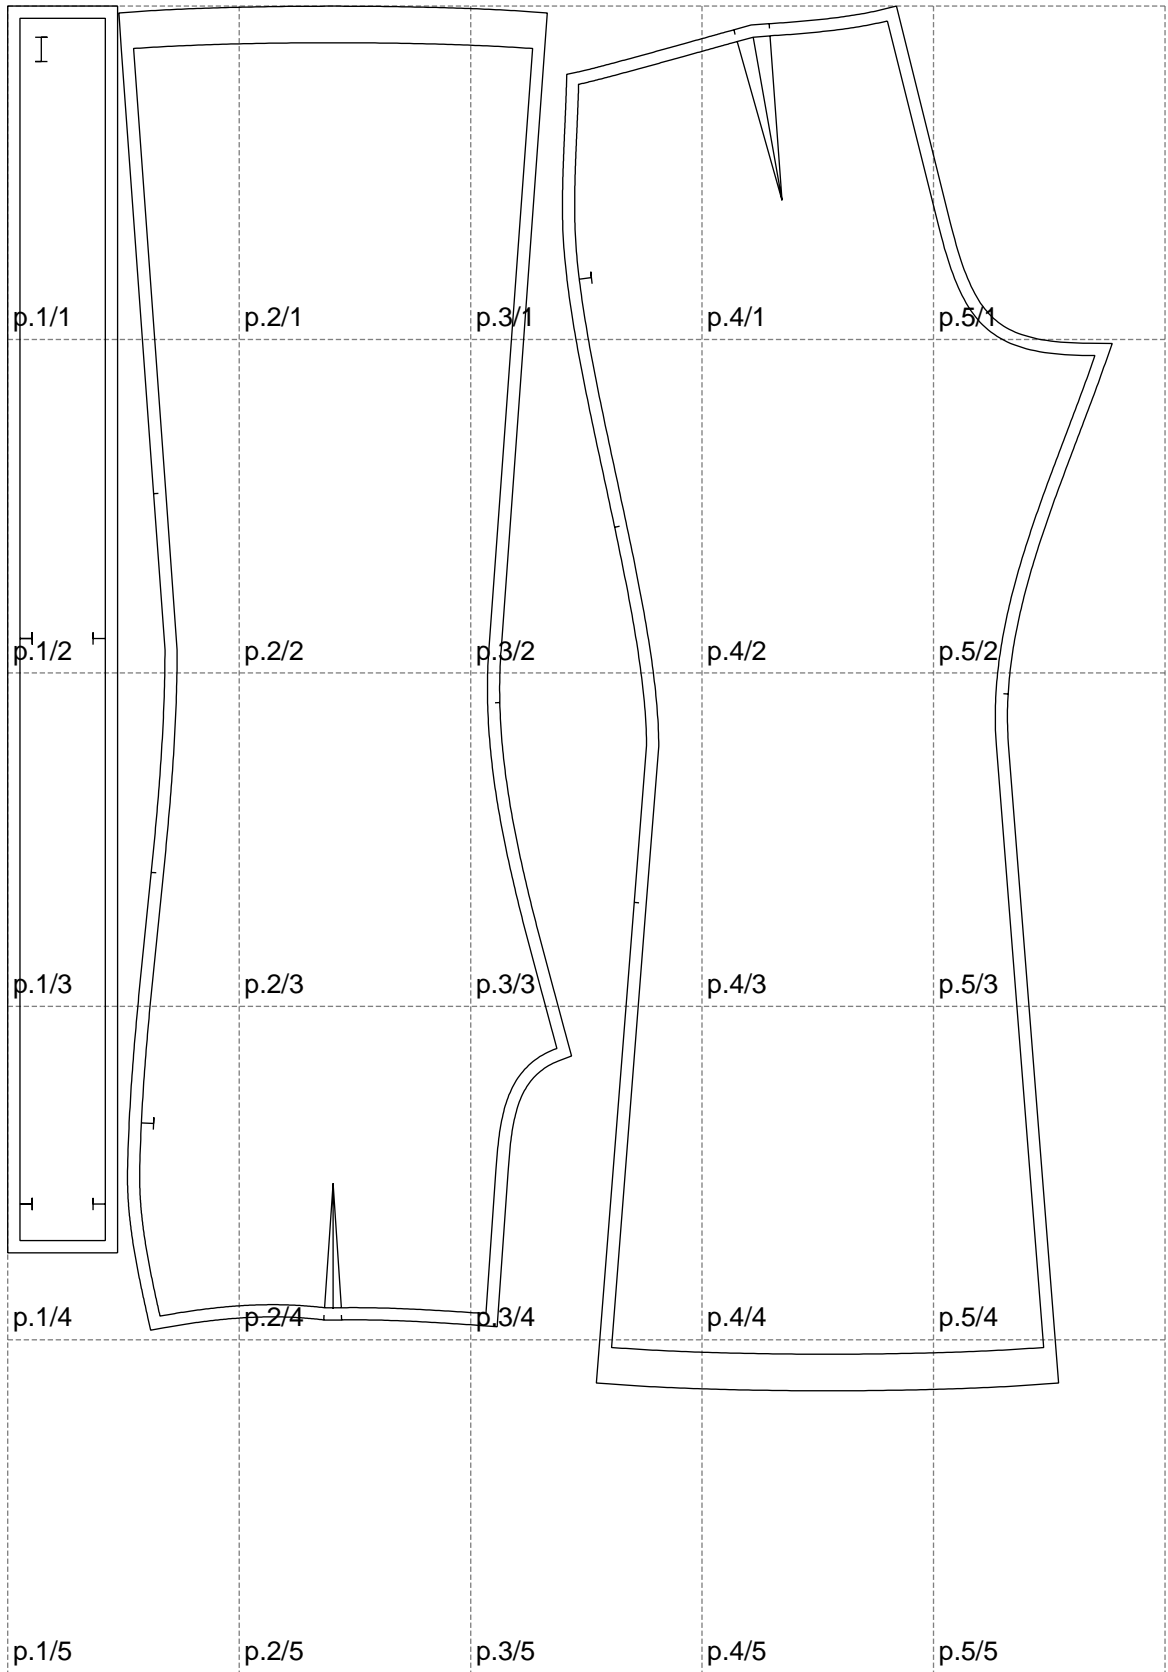

Not for print

Paper size: A4, size:905.61 x1135.31 mm

# Example

size:1368.16 x2168.85 mm

Maneken =1 ver.0

rz\_1=170

rz\_16=108

rz\_17=92.5

rz\_18=89.2

rz\_19=116

rz\_20=113

---

. . . . .  
. . . . .  
. . . . .