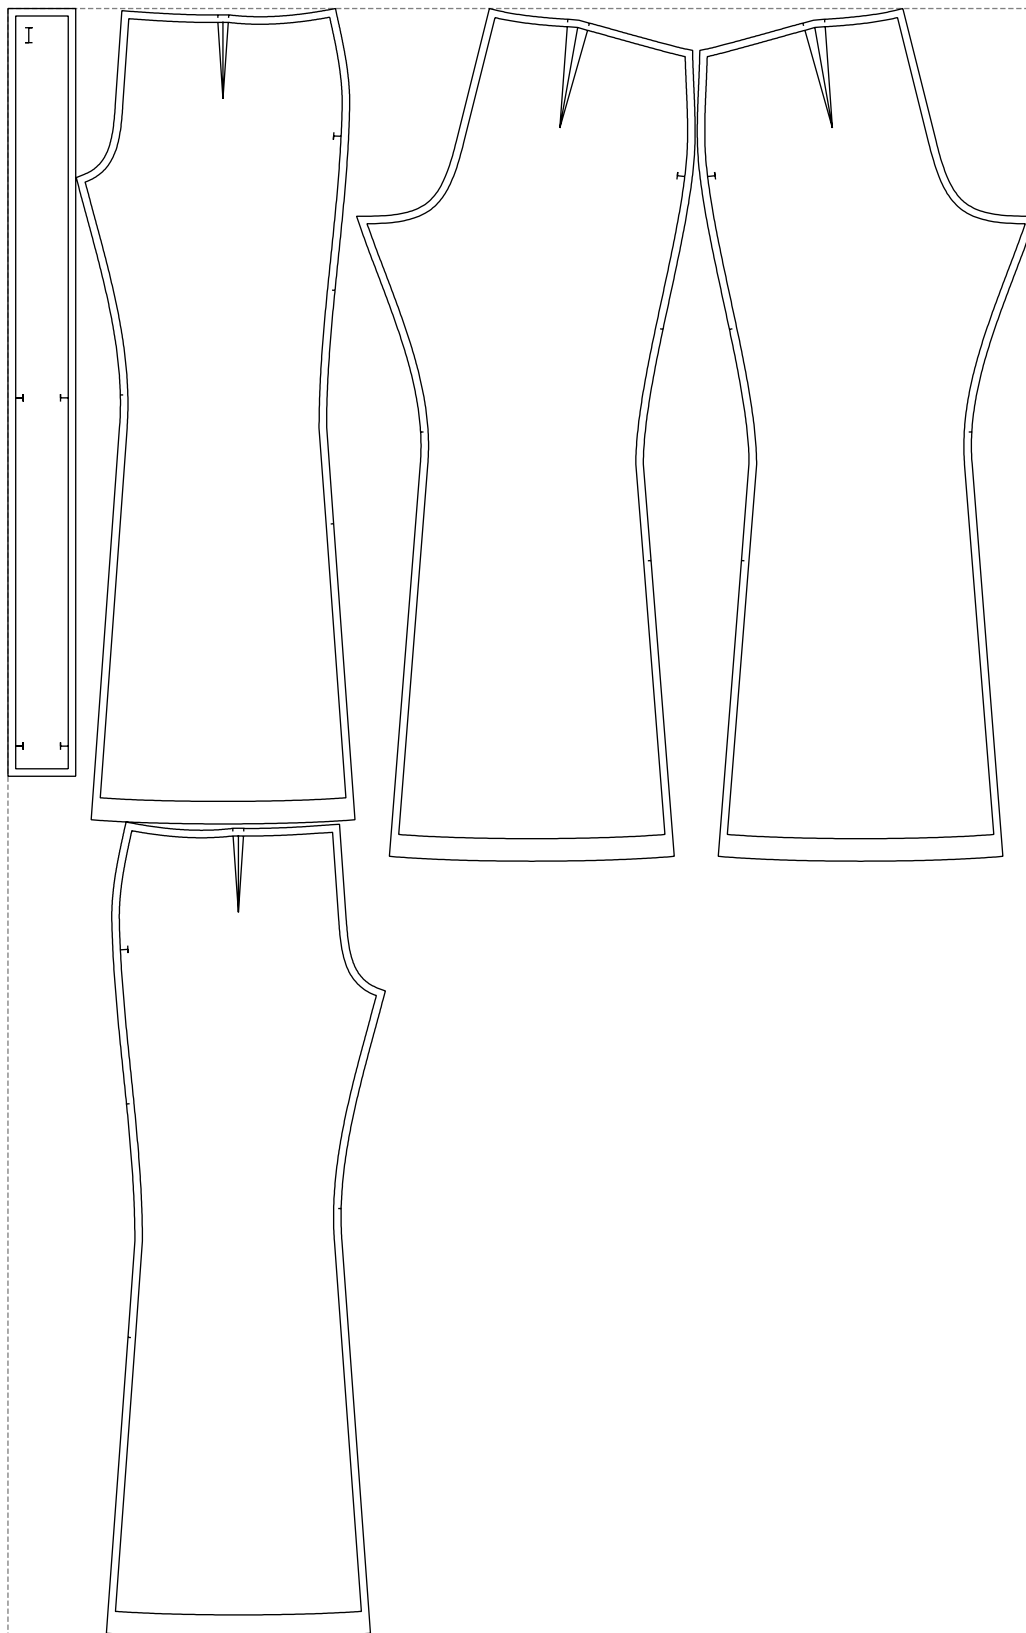

Not for print

Paper size: A4, size:905.61 x1135.31 mm

# Example

size:1368.16 x2168.85 mm

Maneken =1 ver.0

rz\_1=170

rz\_16=108

rz\_17=92.5

rz\_18=89.2

rz\_19=116