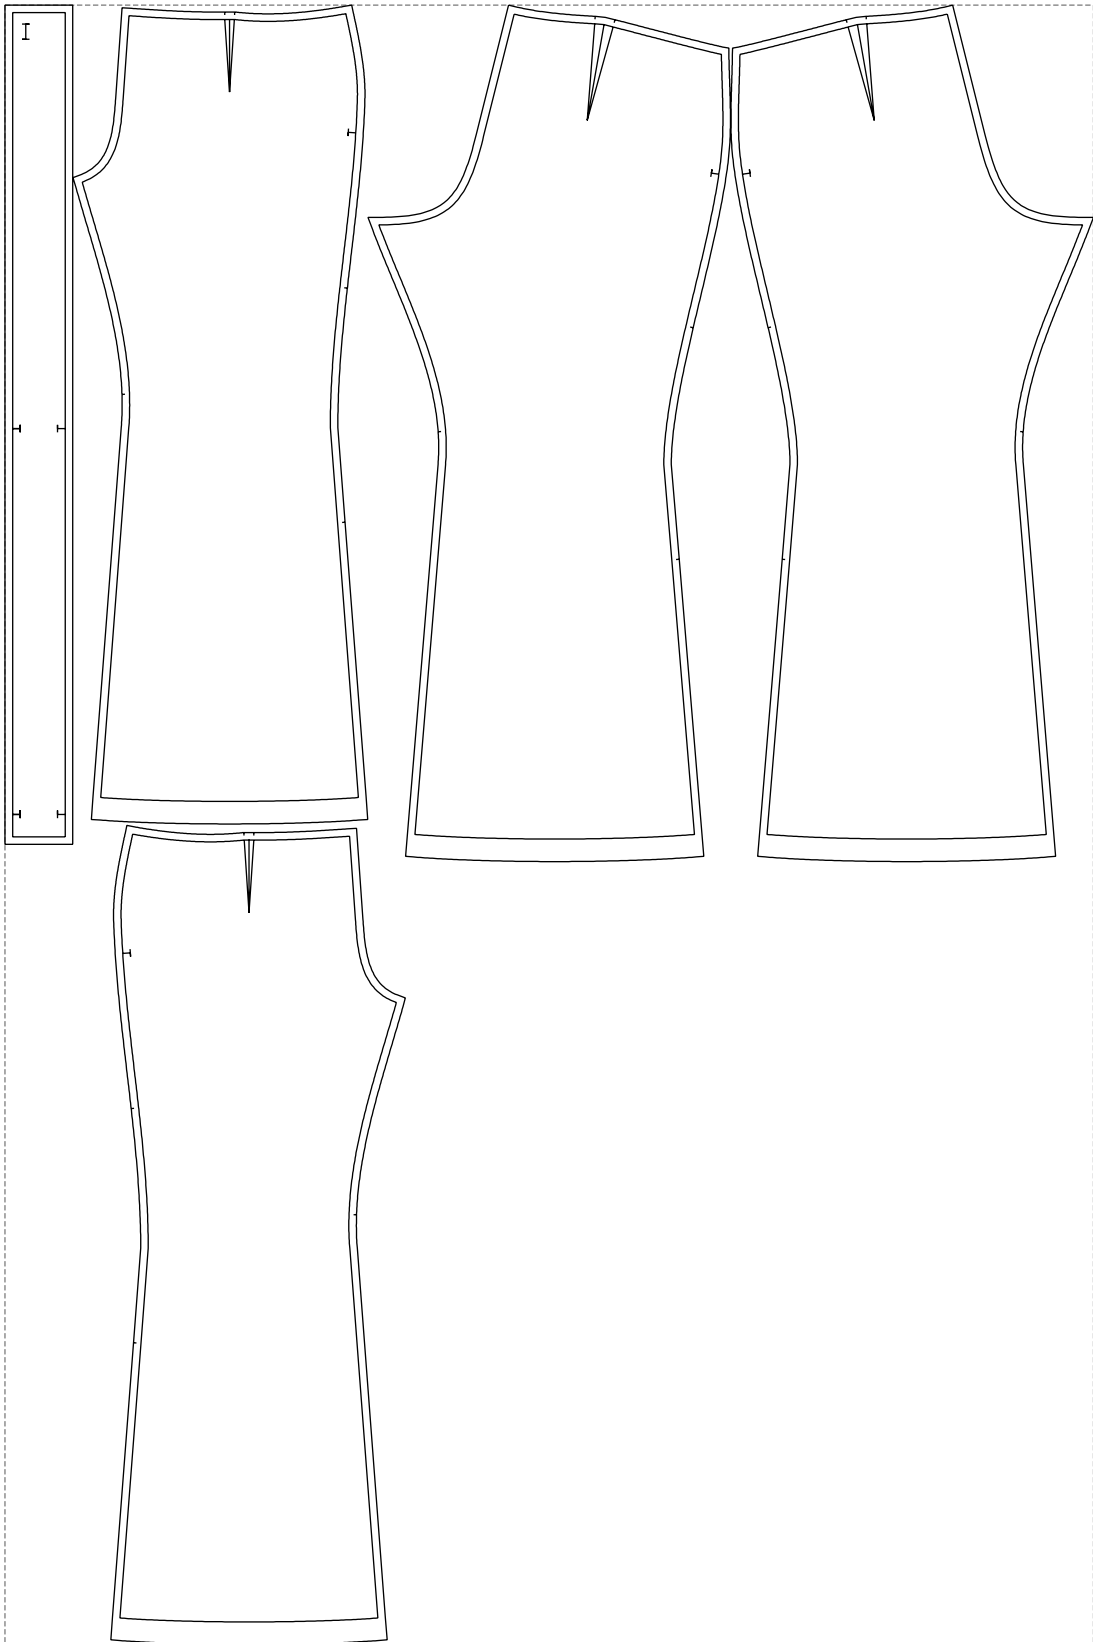

Not for print

Paper size: A4, size:945.88 x1140.46 mm

Example

size:1448.68 x2182.83 mm

Maneken =1 ver.0

rz_1=170

rz_16=116

rz_17=100

rz_18=98.8

rz_19=124

rz_20=121

.
.
.