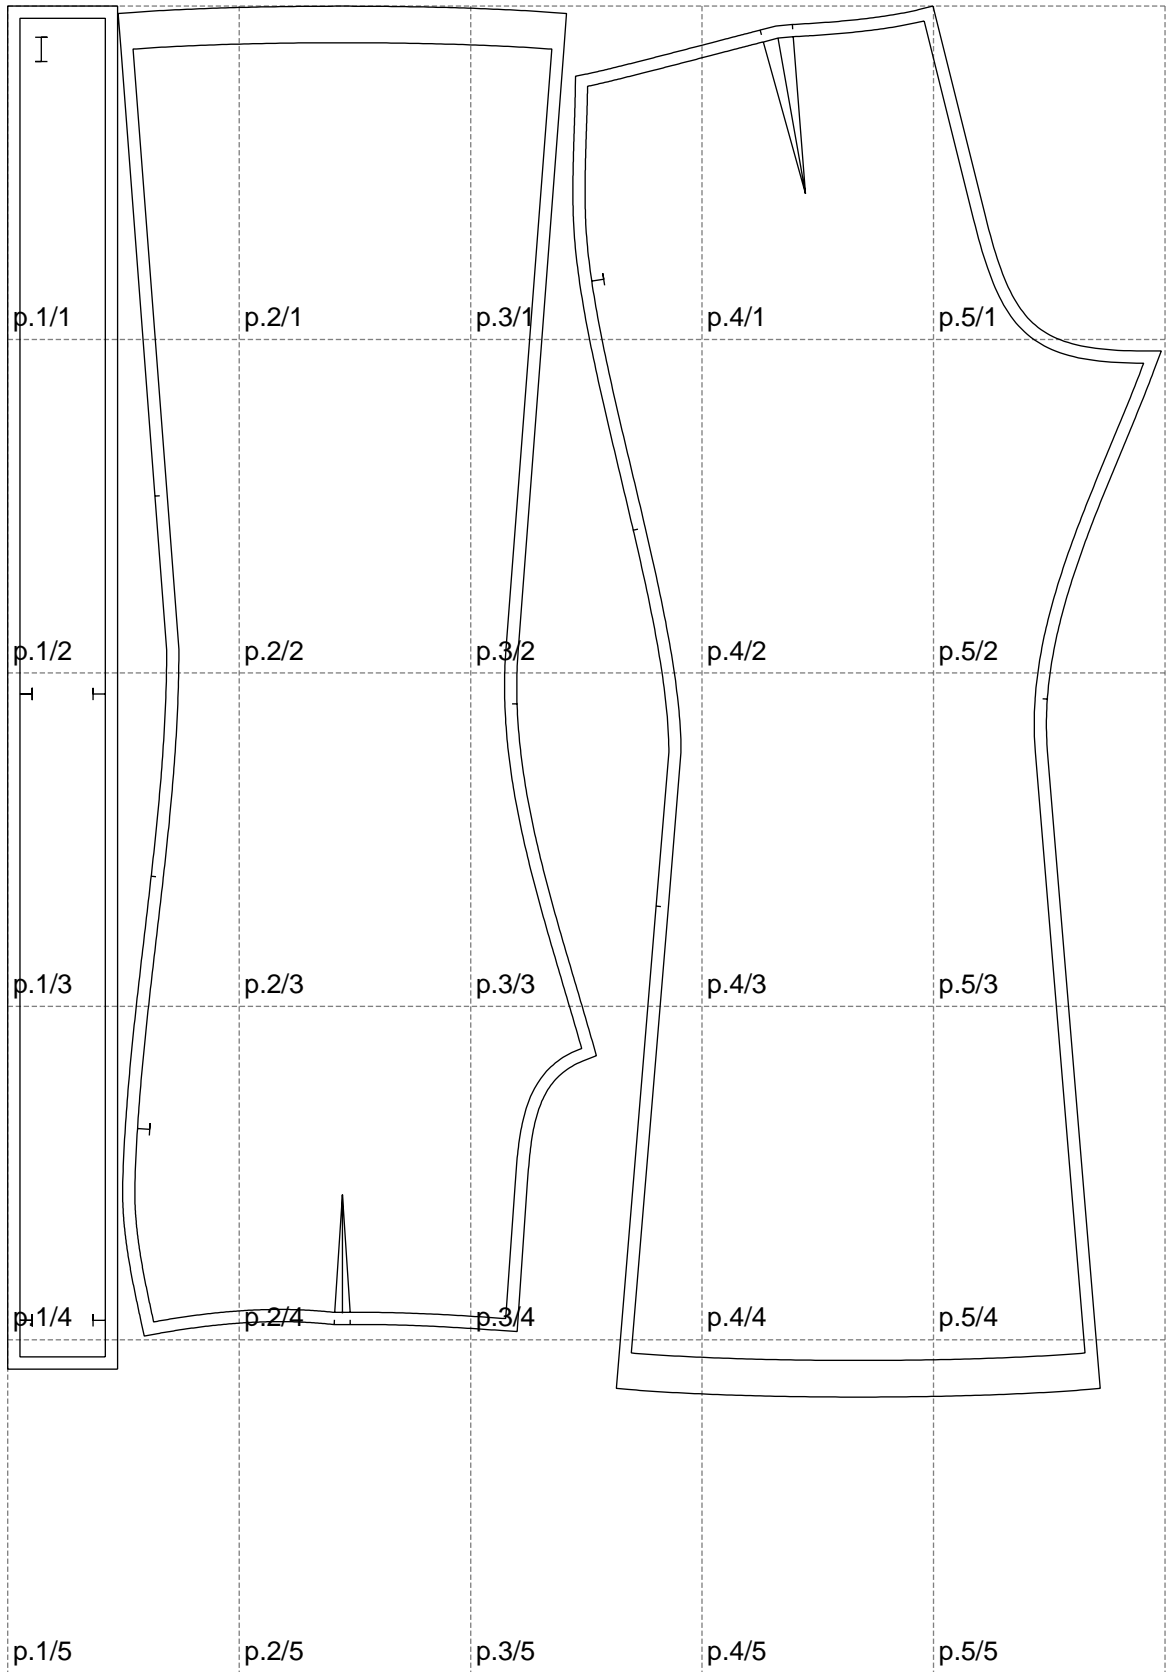

Not for print

Paper size: A4, size:945.88 x1140.46 mm

Example

size:1448.68 x2182.83 mm

Maneken =1 ver.0

rz_1=170

rz_16=116

rz_17=100

rz_18=98.8

rz_19=124

rz_20=121

.
.
.