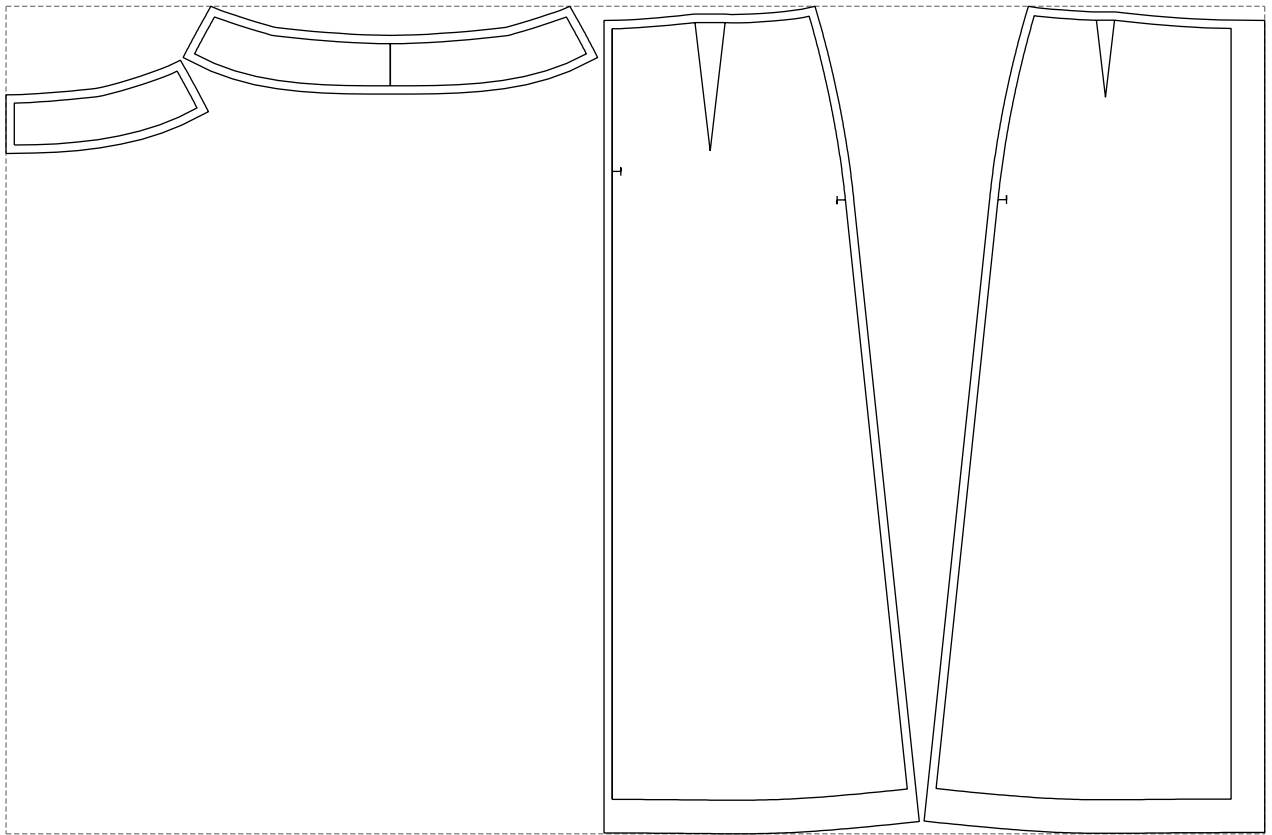

Not for print

Paper size: A4, size:1288.35 x985.68 mm

# Example

size:1499.00 x985.68 mm

Maneken =1 ver.0

rz\_1=170

rz\_16=100

rz\_17=85.4

rz\_18=80.2

rz\_19=108

rz\_20=105.4

---

. . . . .  
. . . . .  
. . . . .