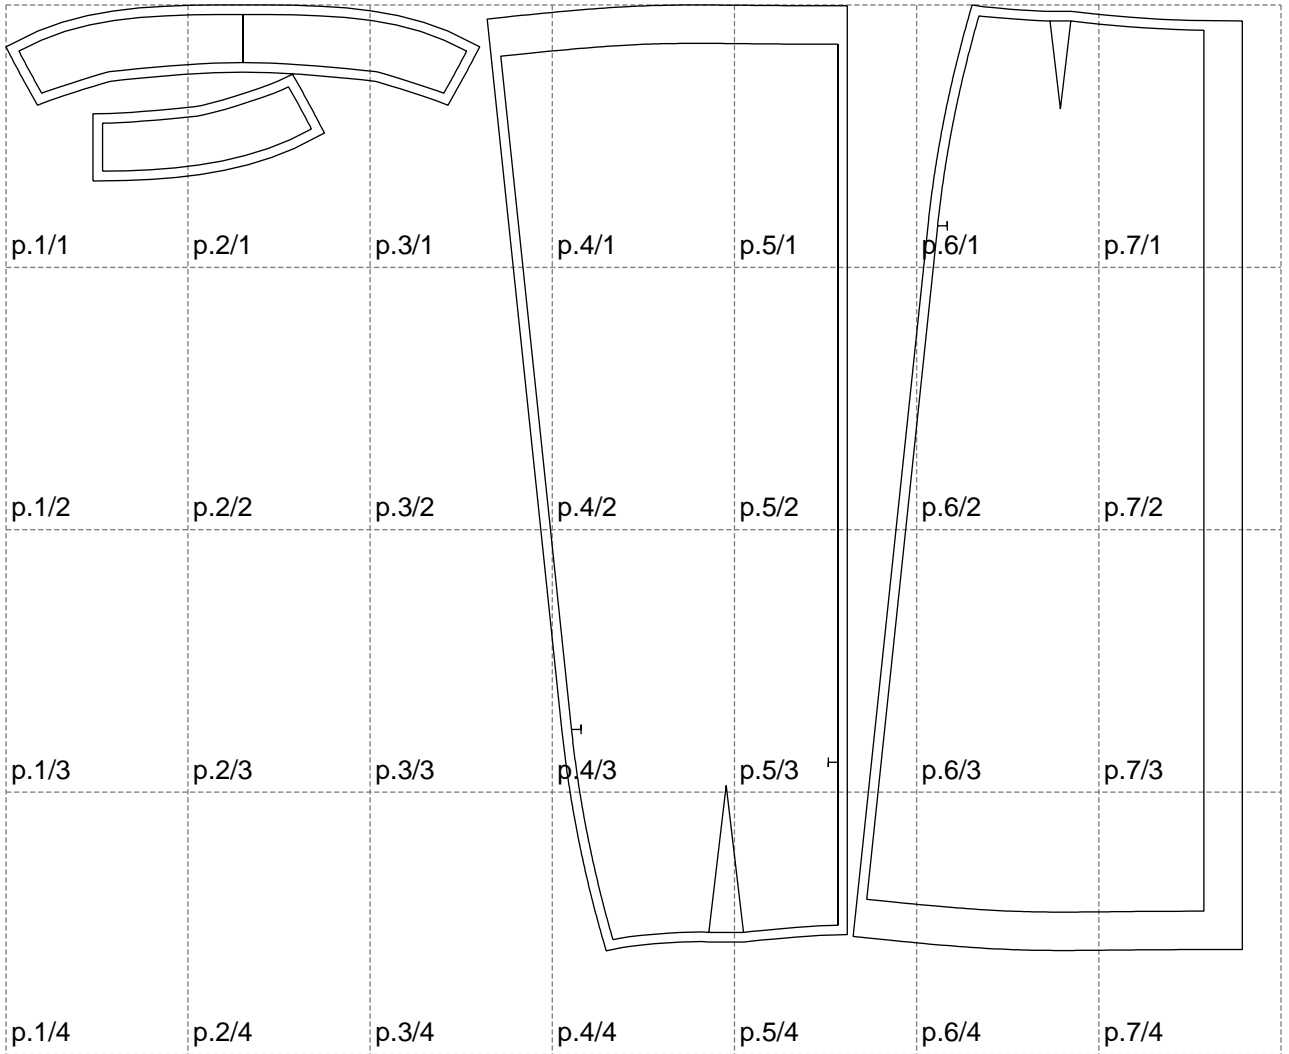

Not for print

Paper size: A4, size:1288.35 x985.68 mm

# Example

size:1499.00 x985.68 mm

Maneken =1 ver.0

rz\_1=170

rz\_16=100

rz\_17=85.4

rz\_18=80.2

rz\_19=108

rz\_20=105.4

---

. . . . .  
. . . . .  
. . . . .