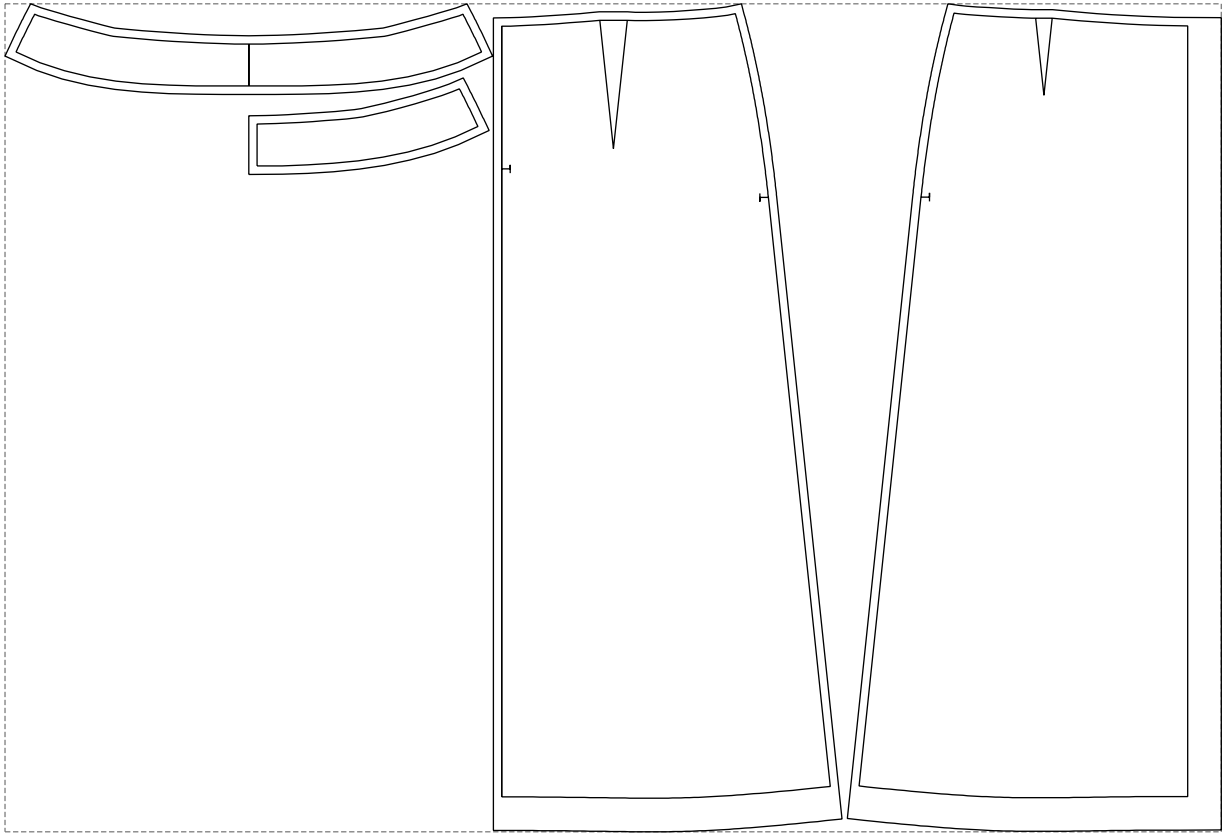

# Example

size:1448.56 x986.18 mm

Maneken =1 ver.0

rz\_1=170

rz\_16=116

rz\_17=100

rz\_18=98.8

rz\_19=124