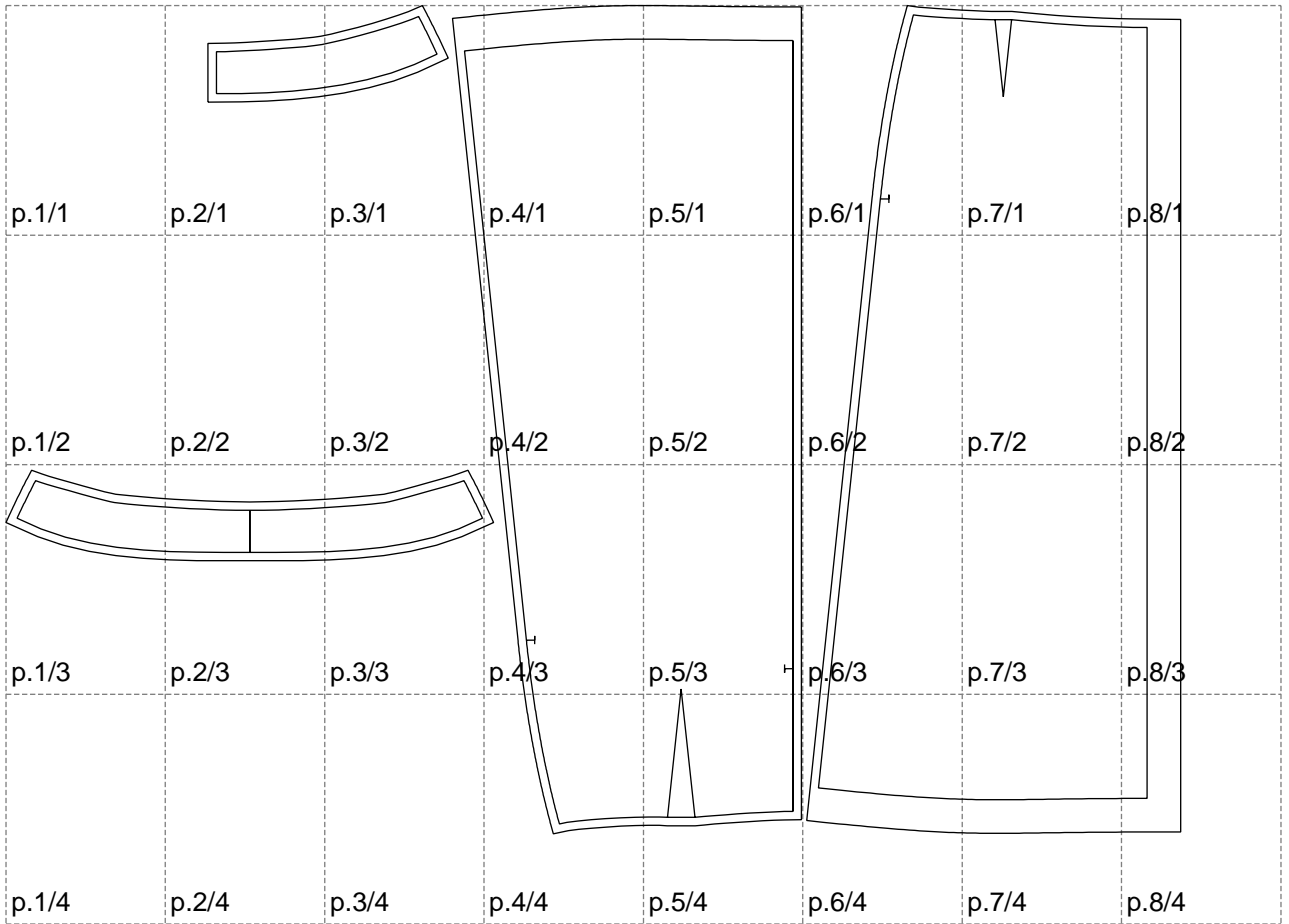

Not for print

Paper size: A4, size:1399.00 x986.18 mm

# Example

size:1448.56 x986.18 mm

Maneken =1 ver.0

rz\_1=170

rz\_16=116

rz\_17=100

rz\_18=98.8

rz\_19=124

rz\_20=121

---

. . . . .  
. . . . .  
. . . . .