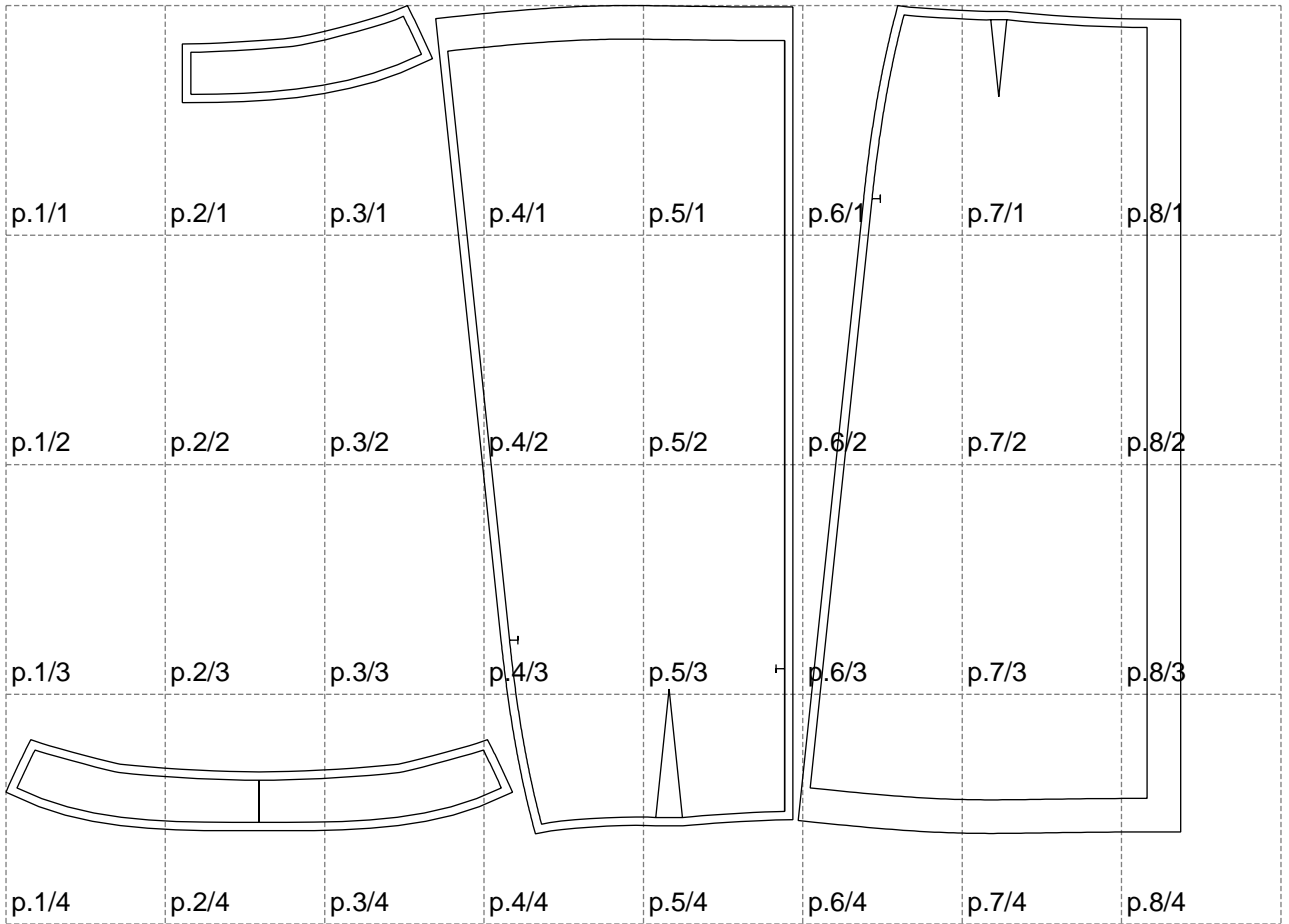

Not for print

Paper size: A4, size:1399.00 x986.32 mm

# Example

size:1499.00 x1034.67 mm

Maneken =1 ver.0

rz\_1=170

rz\_16=120

rz\_17=104

rz\_18=103.6

rz\_19=128

rz\_20=125.1

---

. . . . .  
. . . . .  
. . . . .