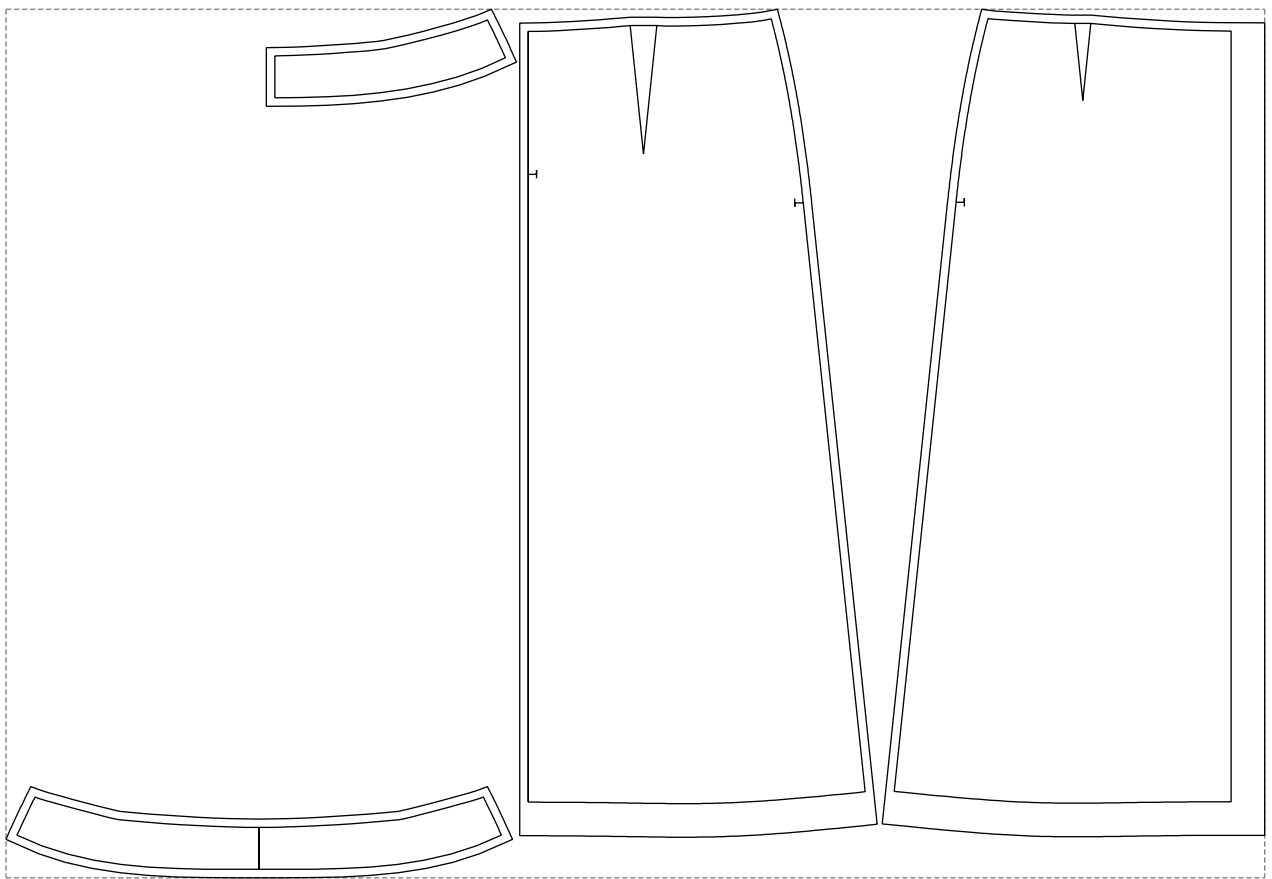

Not for print

Paper size: A4, size:1399.00 x986.32 mm

# Example

size:1499.00 x1034.67 mm

Maneken =1 ver.0

rz\_1=170

rz\_16=120

rz\_17=104

rz\_18=103.6

rz\_19=128

rz\_20=125.1

---

. . . . .  
. . . . .  
. . . . .