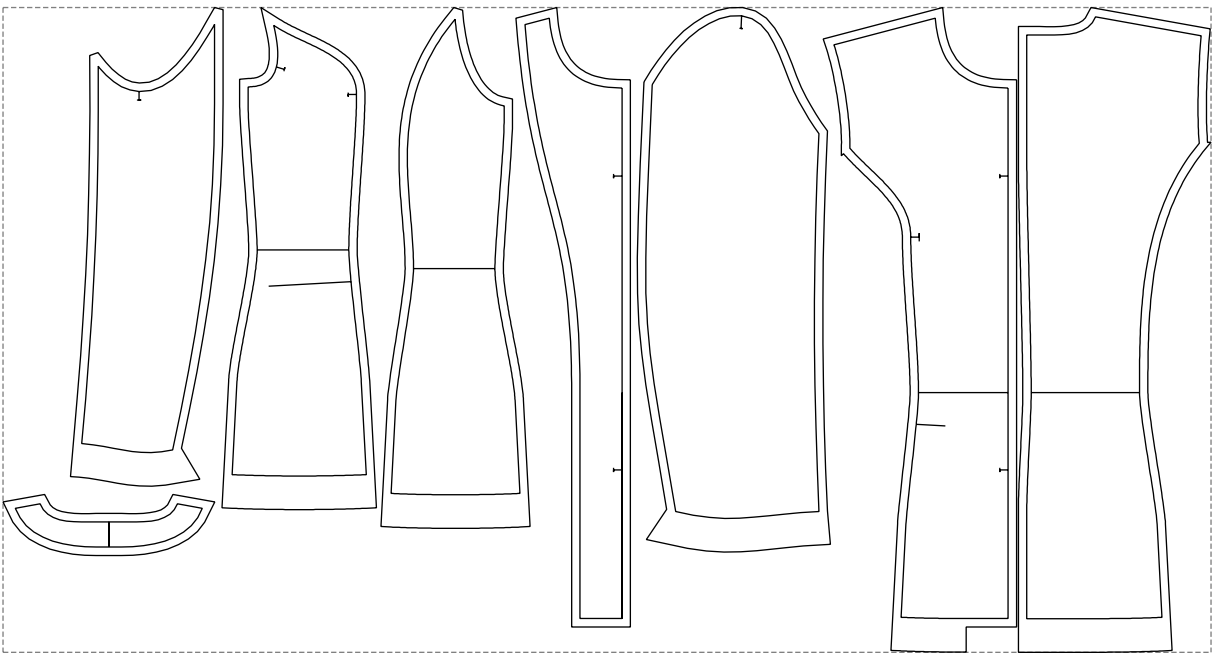

# Example

size:1438.68 x768.05 mm

Maneken =1 ver.0

rz\_1=170

rz\_16=92

rz\_17=78.8

rz\_18=71.8

rz\_19=100