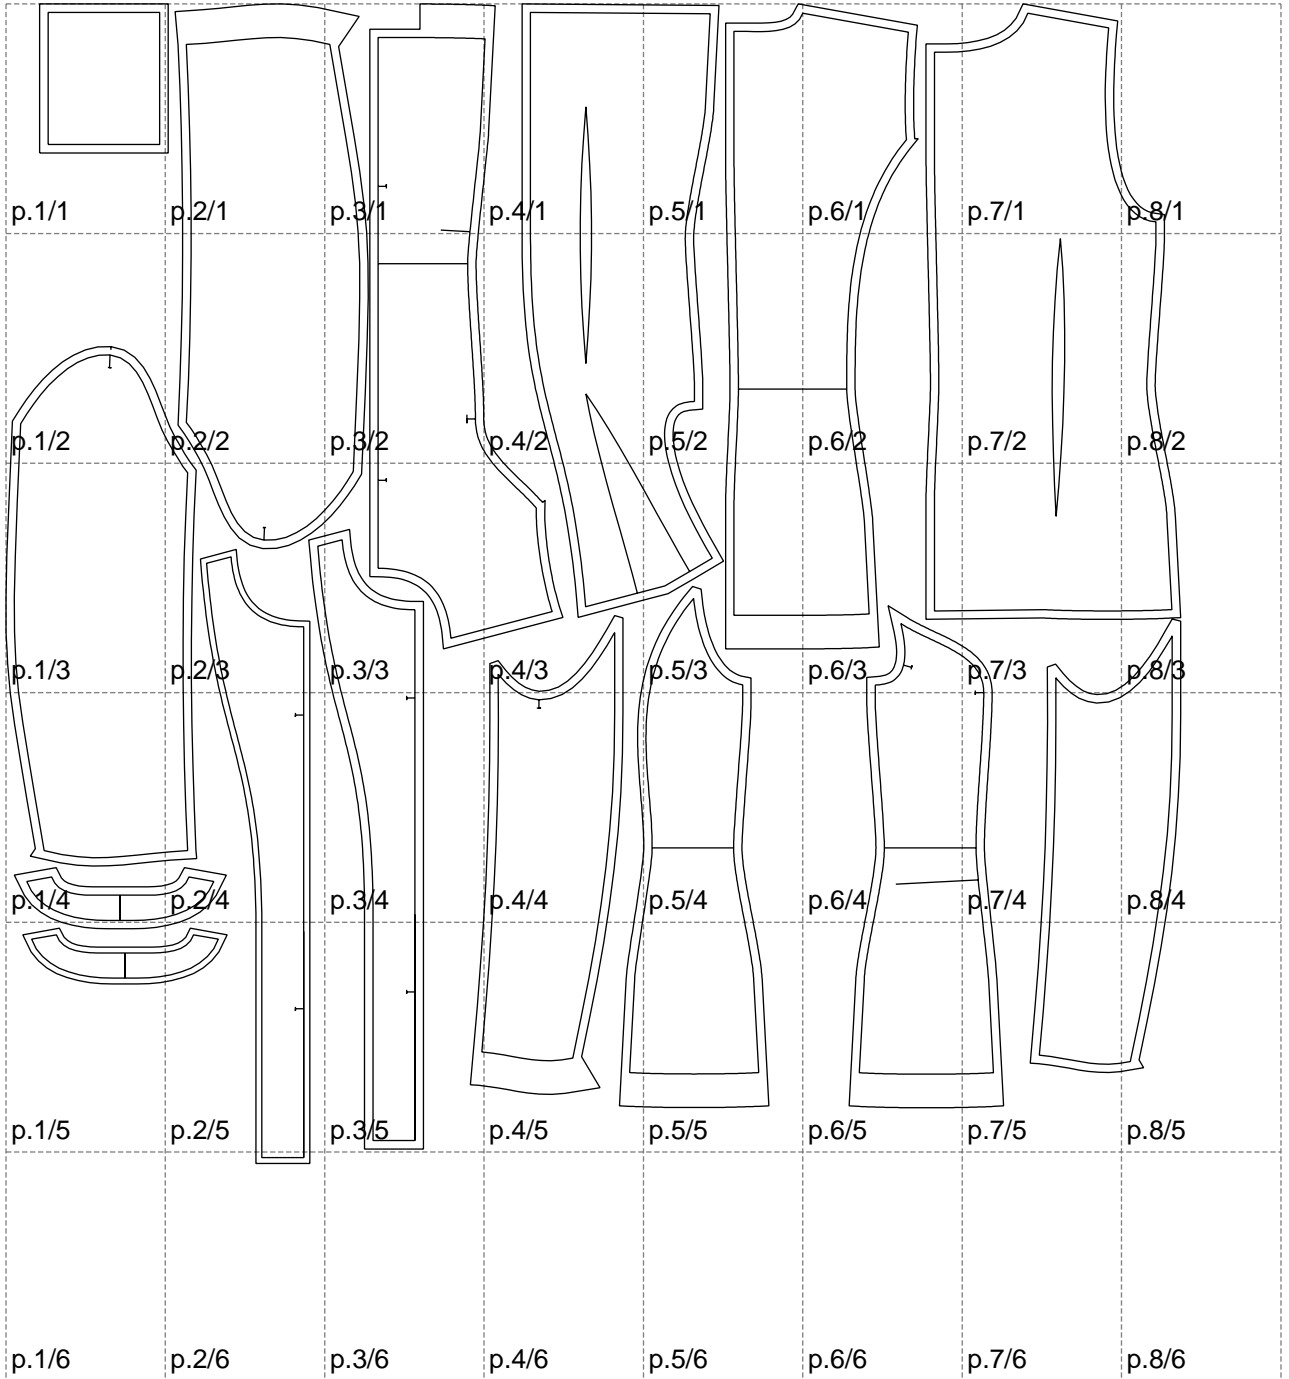

Not for print

Paper size: A4, size:1399.00 x1380.71 mm

# Example

size:1438.68 x768.05 mm

Maneken =1 ver.0

rz\_1=170

rz\_16=92

rz\_17=78.8

rz\_18=71.8

rz\_19=100

rz\_20=98.1

---

. . . . .  
. . . . .  
. . . . .