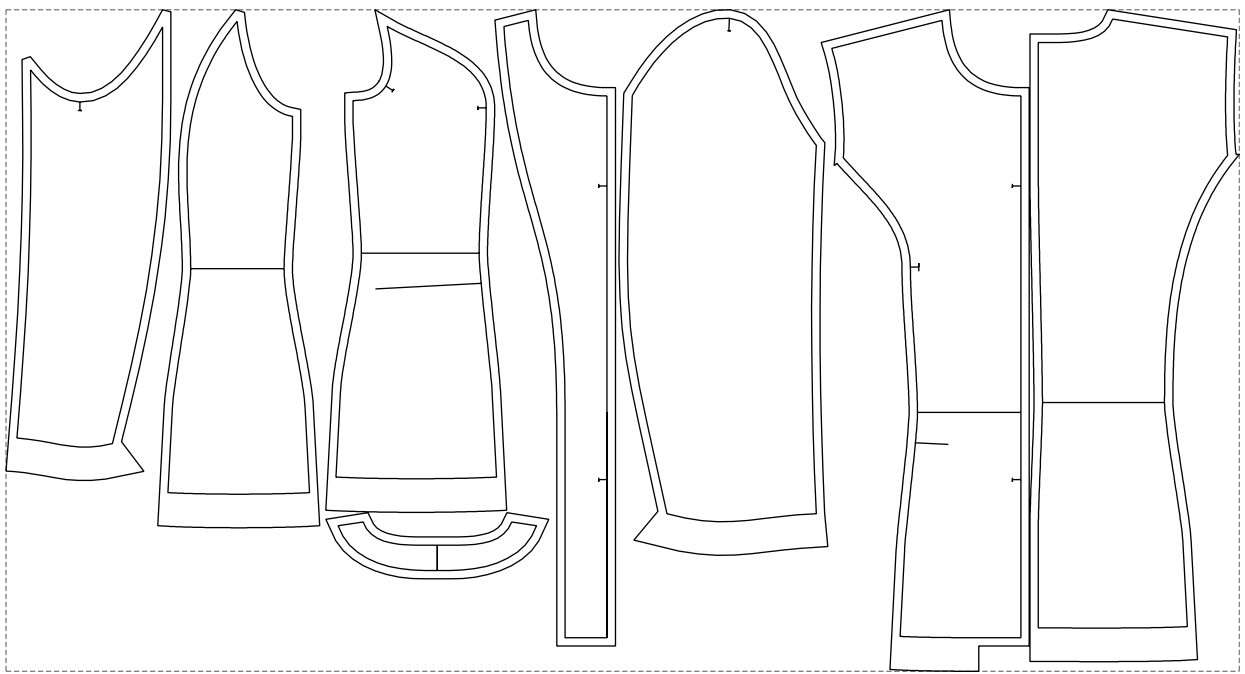

Not for print

Paper size: A4, size:1378.99 x1781.59 mm

# Example

size:1468.94 x787.96 mm

Maneken =1 ver.0

rz\_1=170

rz\_16=108

rz\_17=92.5

rz\_18=89.2

rz\_19=116