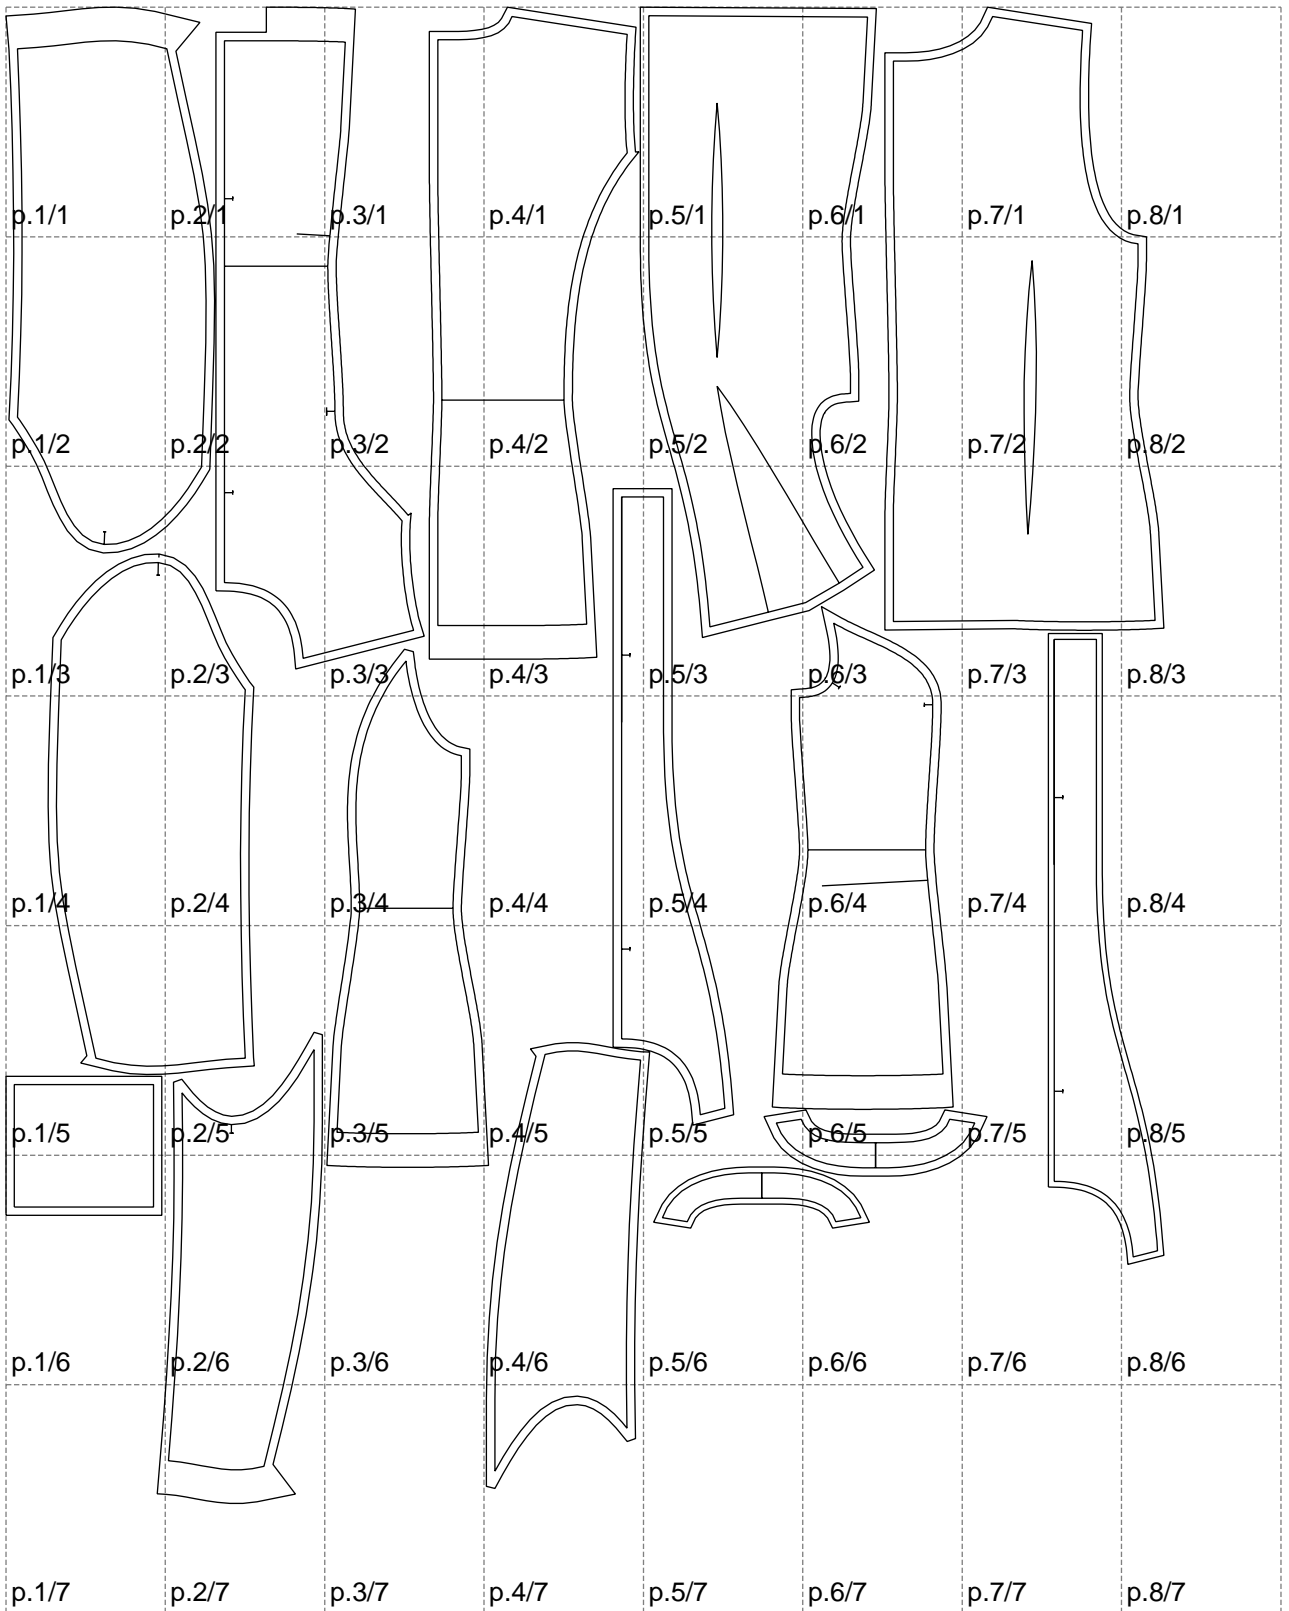

Not for print

Paper size: A4, size:1378.99 x1781.59 mm

# Example

size:1468.94 x787.96 mm

Maneken =1 ver.0

rz\_1=170

rz\_16=108

rz\_17=92.5

rz\_18=89.2

rz\_19=116

rz\_20=113

---

. . . . .  
. . . . .  
. . . . .