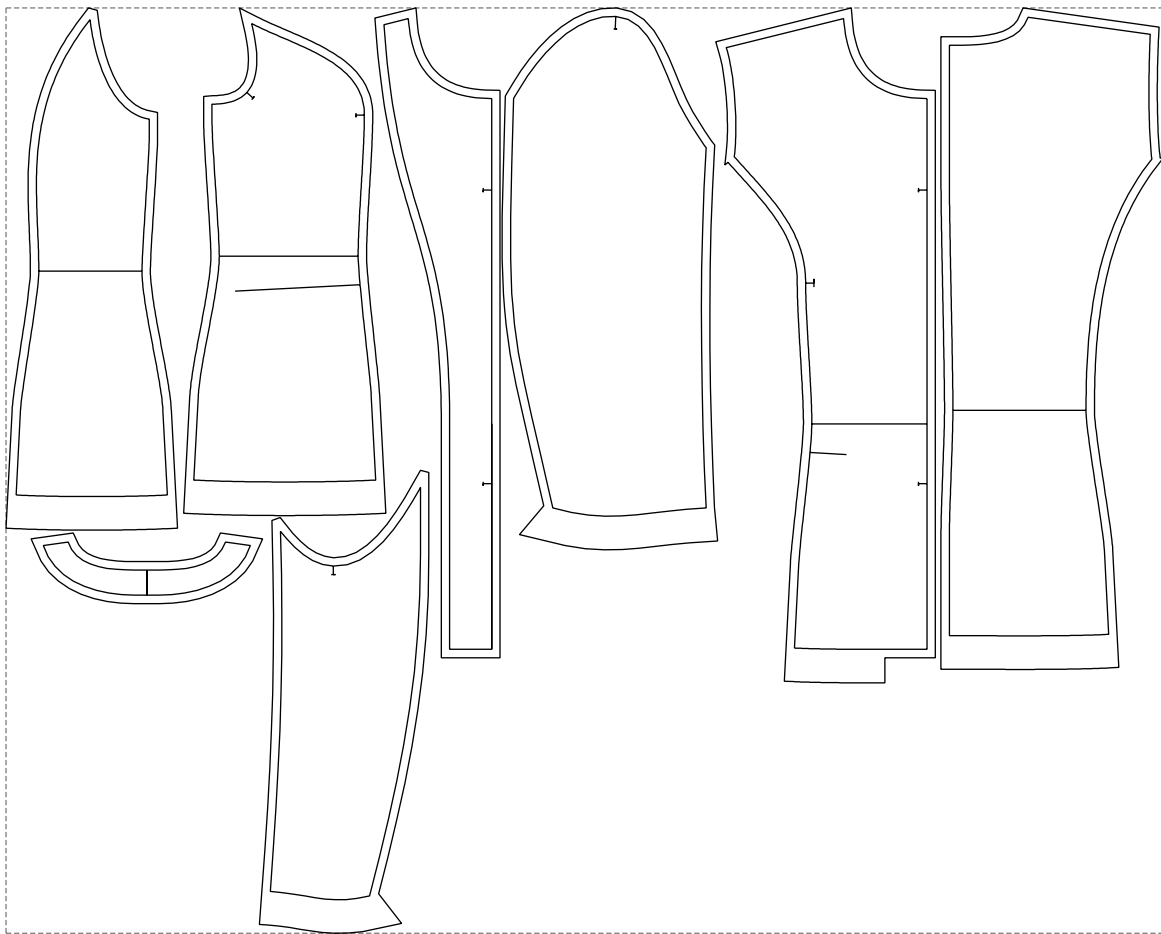

# Example

size:1378.57 x1102.15 mm

Maneken =1 ver.0

rz\_1=170

rz\_16=120

rz\_17=104

rz\_18=103.6

rz\_19=128