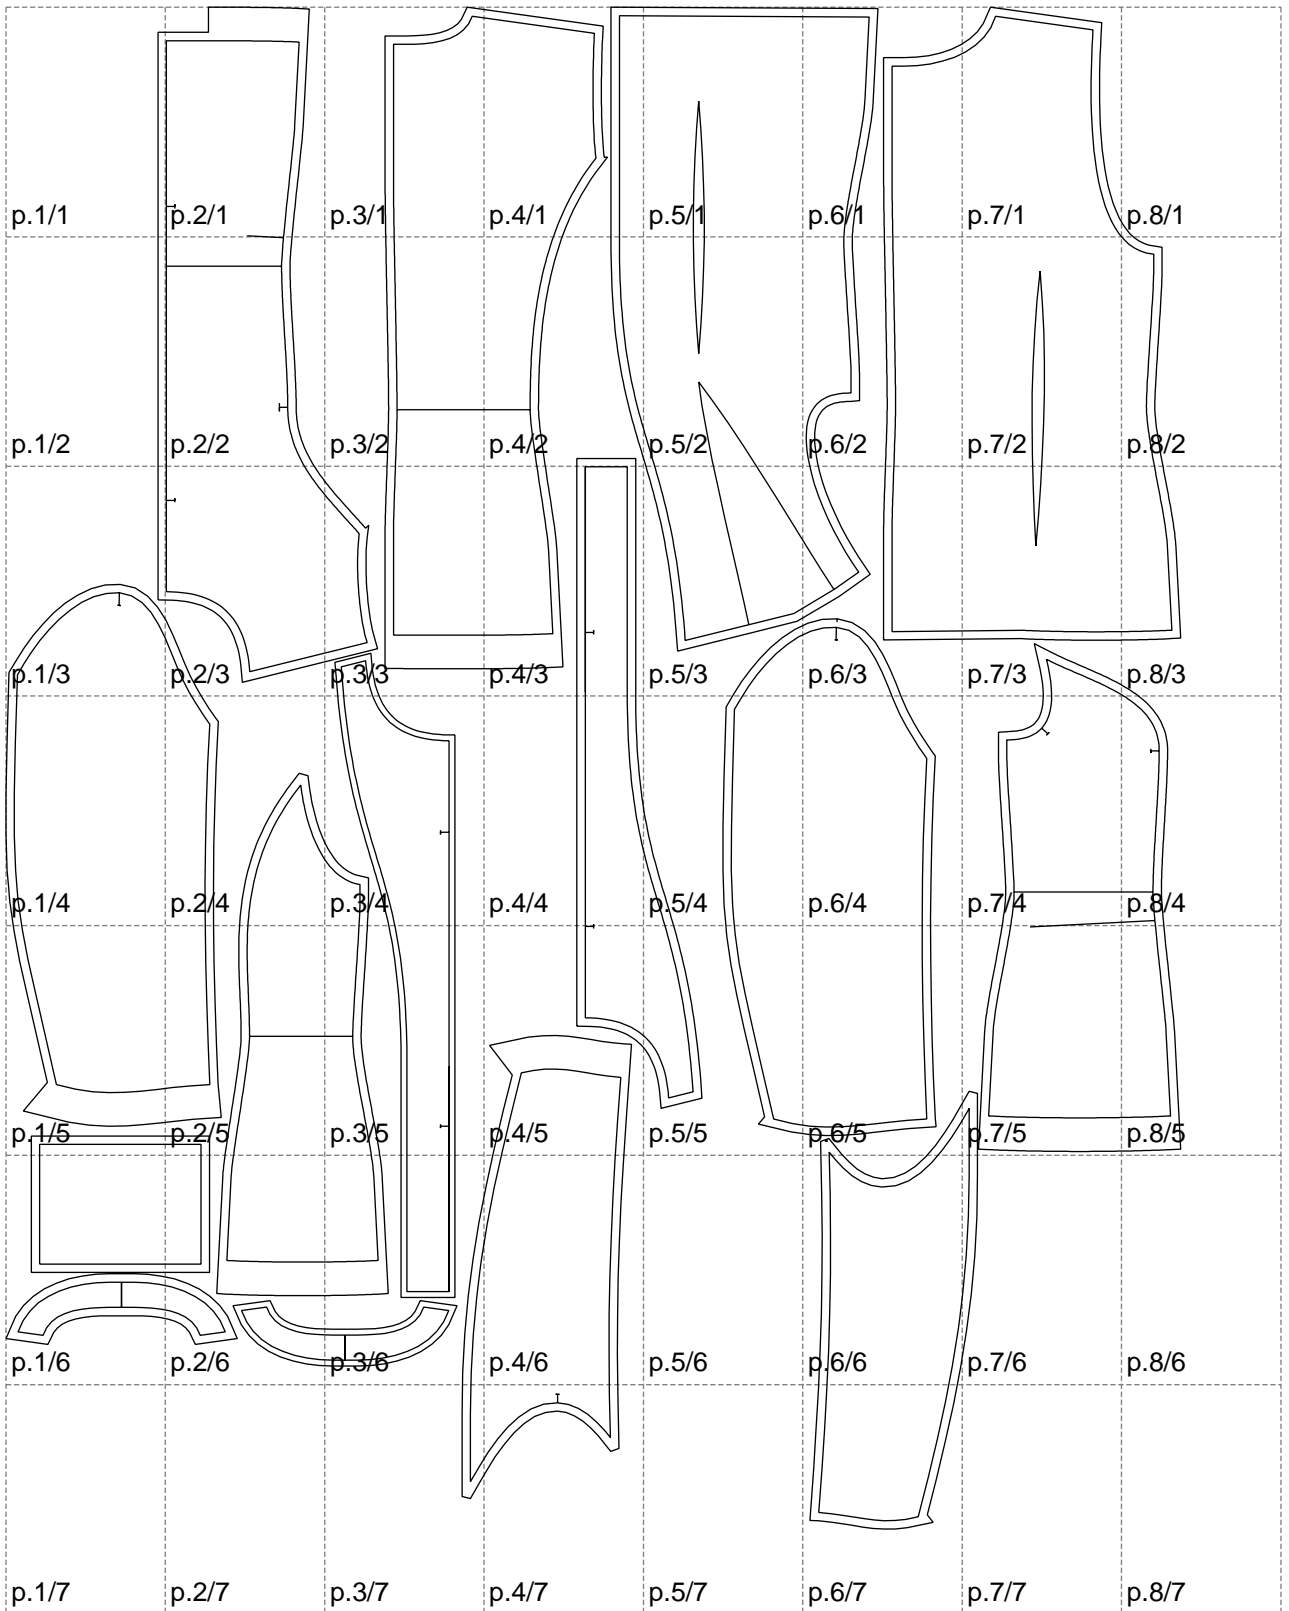

Not for print

Paper size: A4, size:1399.00 x1812.33 mm

# Example

size:1378.57 x1102.15 mm

Maneken =1 ver.0

rz\_1=170

rz\_16=120

rz\_17=104

rz\_18=103.6

rz\_19=128

rz\_20=125.1

---

. . . . .  
. . . . .  
. . . . .