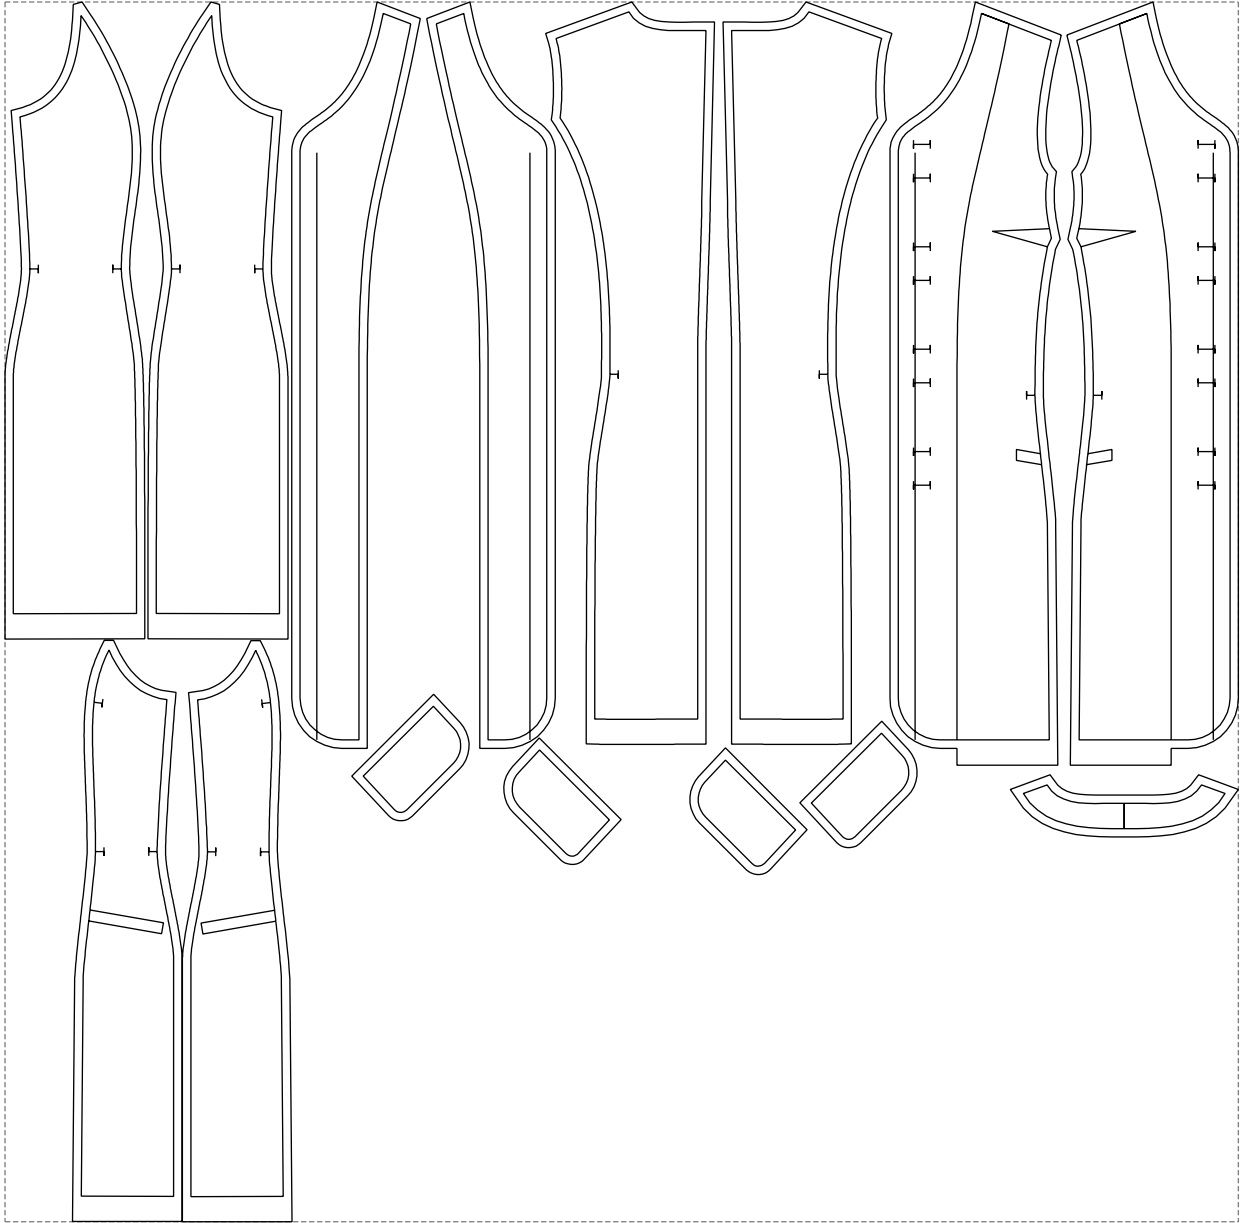

Not for print

Paper size: A4, size:1399.00 x1489.59 mm

# Example

size:1468.95 x1453.05 mm

Maneken =1 ver.0

rz\_1=170

rz\_16=88

rz\_17=75.6

rz\_18=67.6

rz\_19=96

rz\_20=94.6

---

. . . . .  
. . . . .  
. . . . .