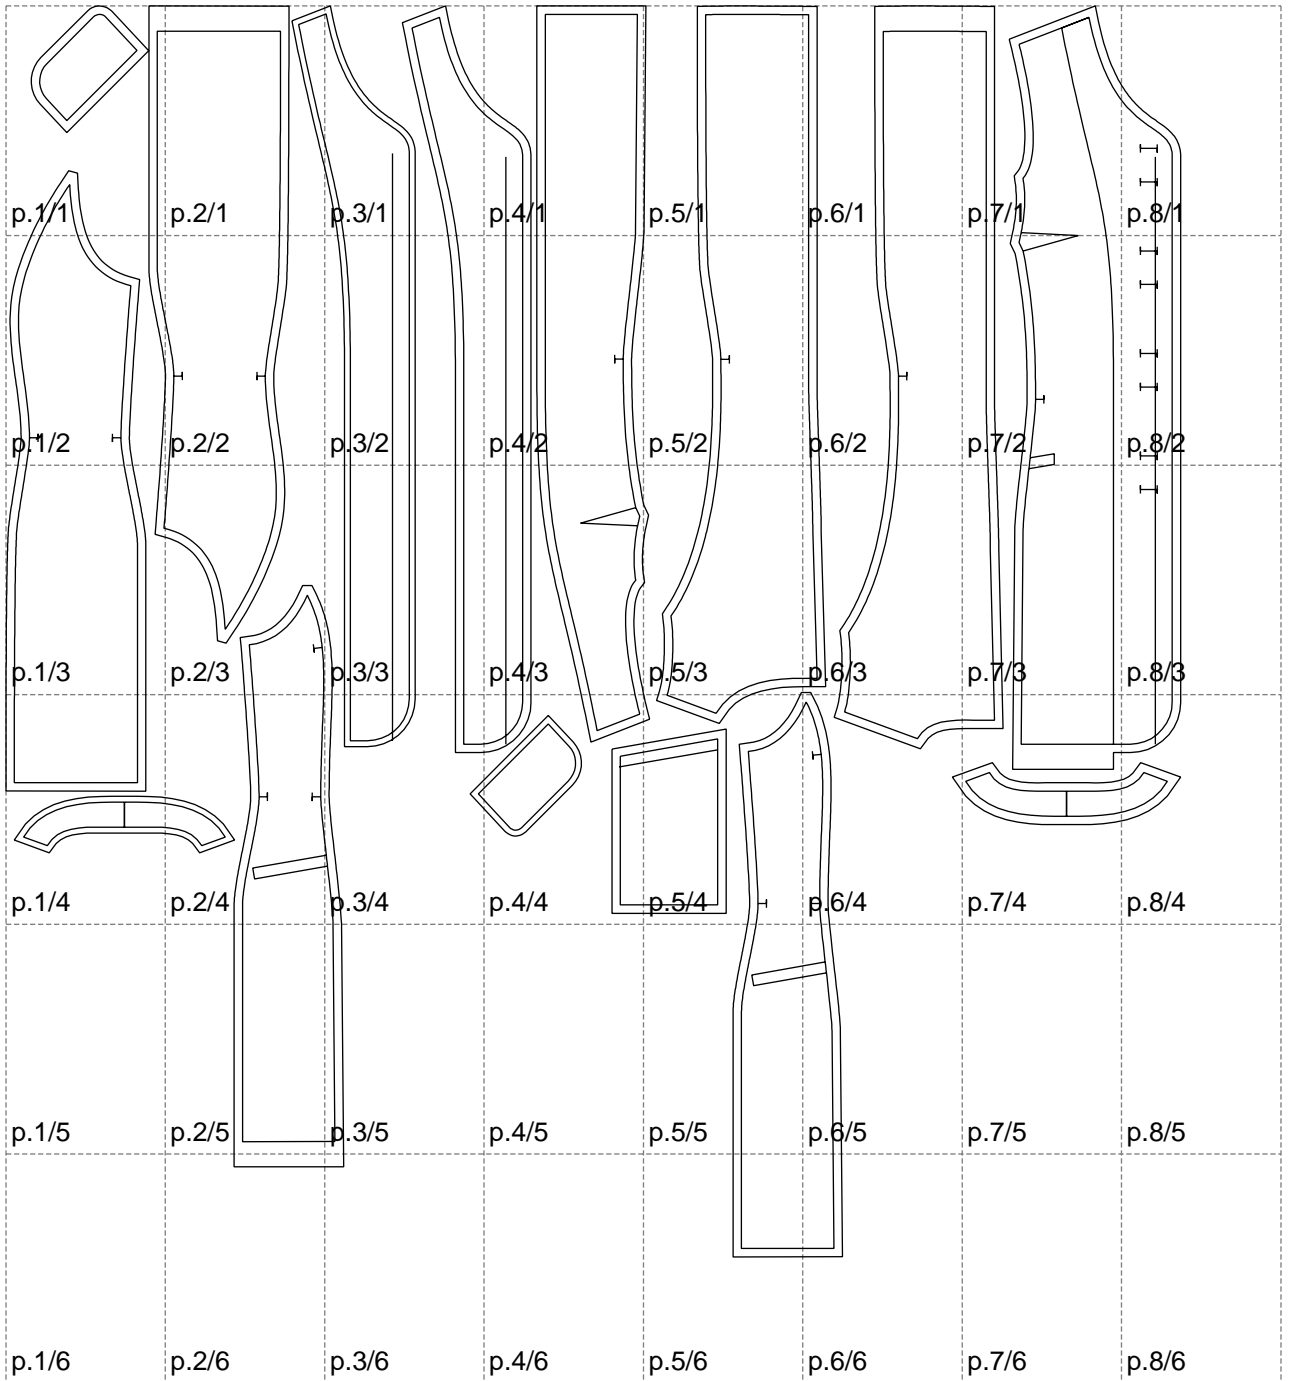

Not for print

Paper size: A4, size:1399.00 x1489.59 mm

# Example

size:1468.95 x1453.05 mm

Maneken =1 ver.0

rz\_1=170

rz\_16=88

rz\_17=75.6

rz\_18=67.6

rz\_19=96

rz\_20=94.6

---

. . . . .  
. . . . .  
. . . . .