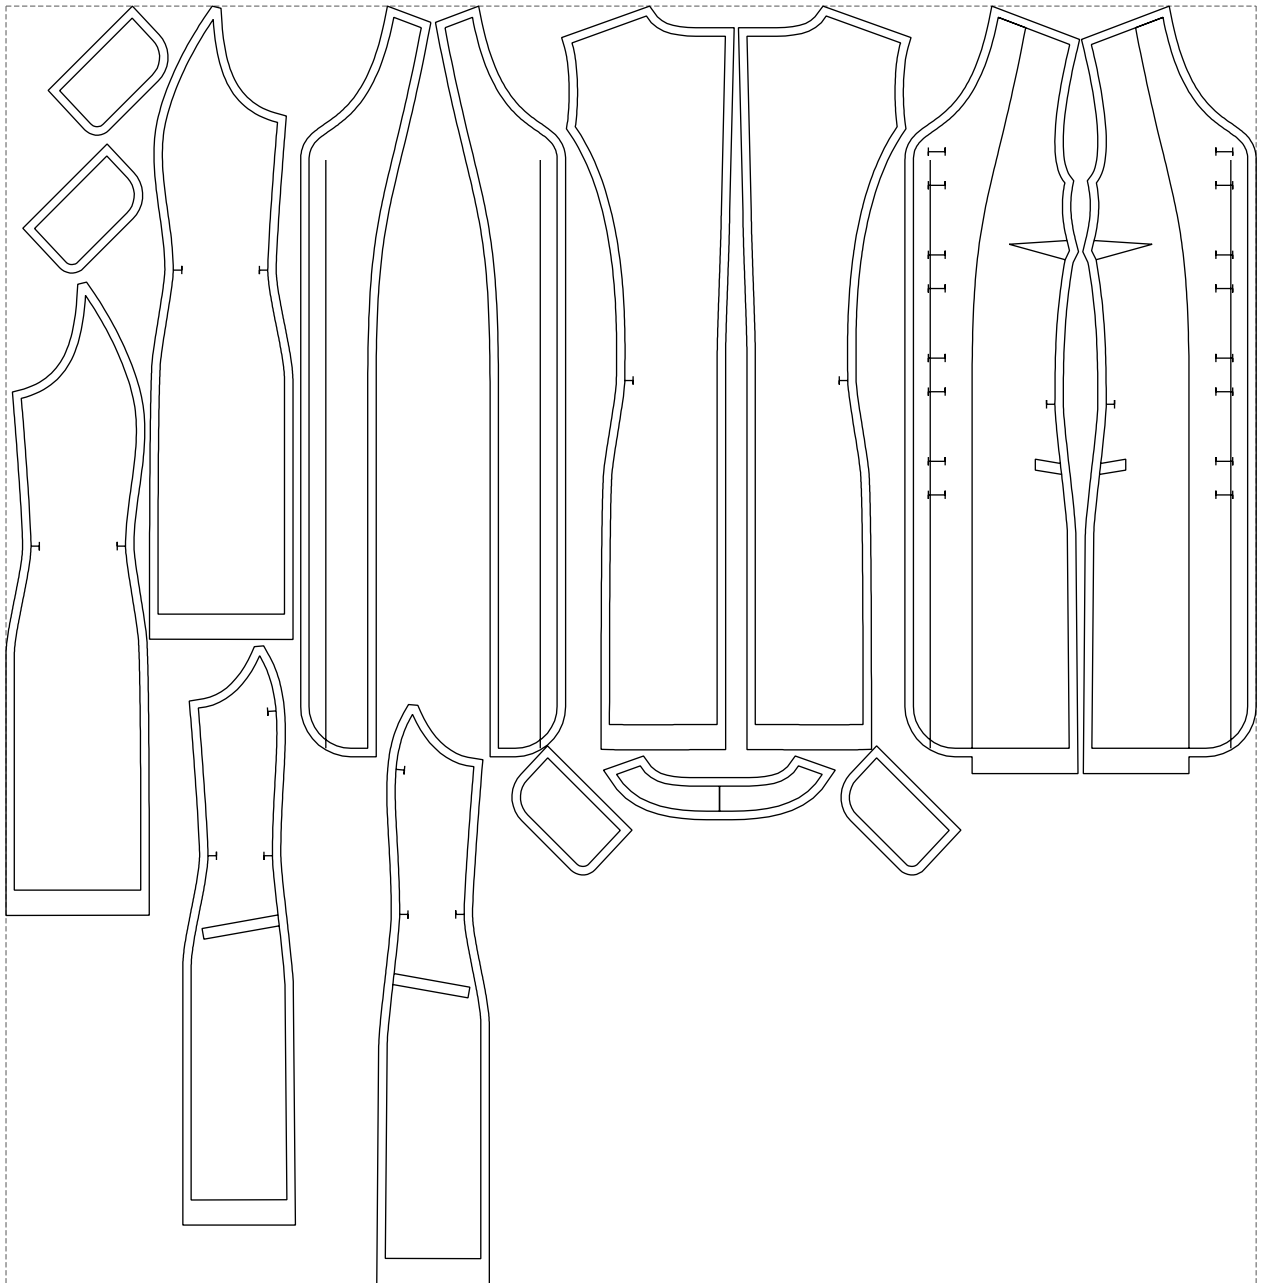

Not for print

Paper size: A4, size:1399.00 x1481.94 mm

# Example

size:1488.94 x1522.06 mm

Maneken =1 ver.0

rz\_1=170

rz\_16=92

rz\_17=78.8

rz\_18=71.8

rz\_19=100