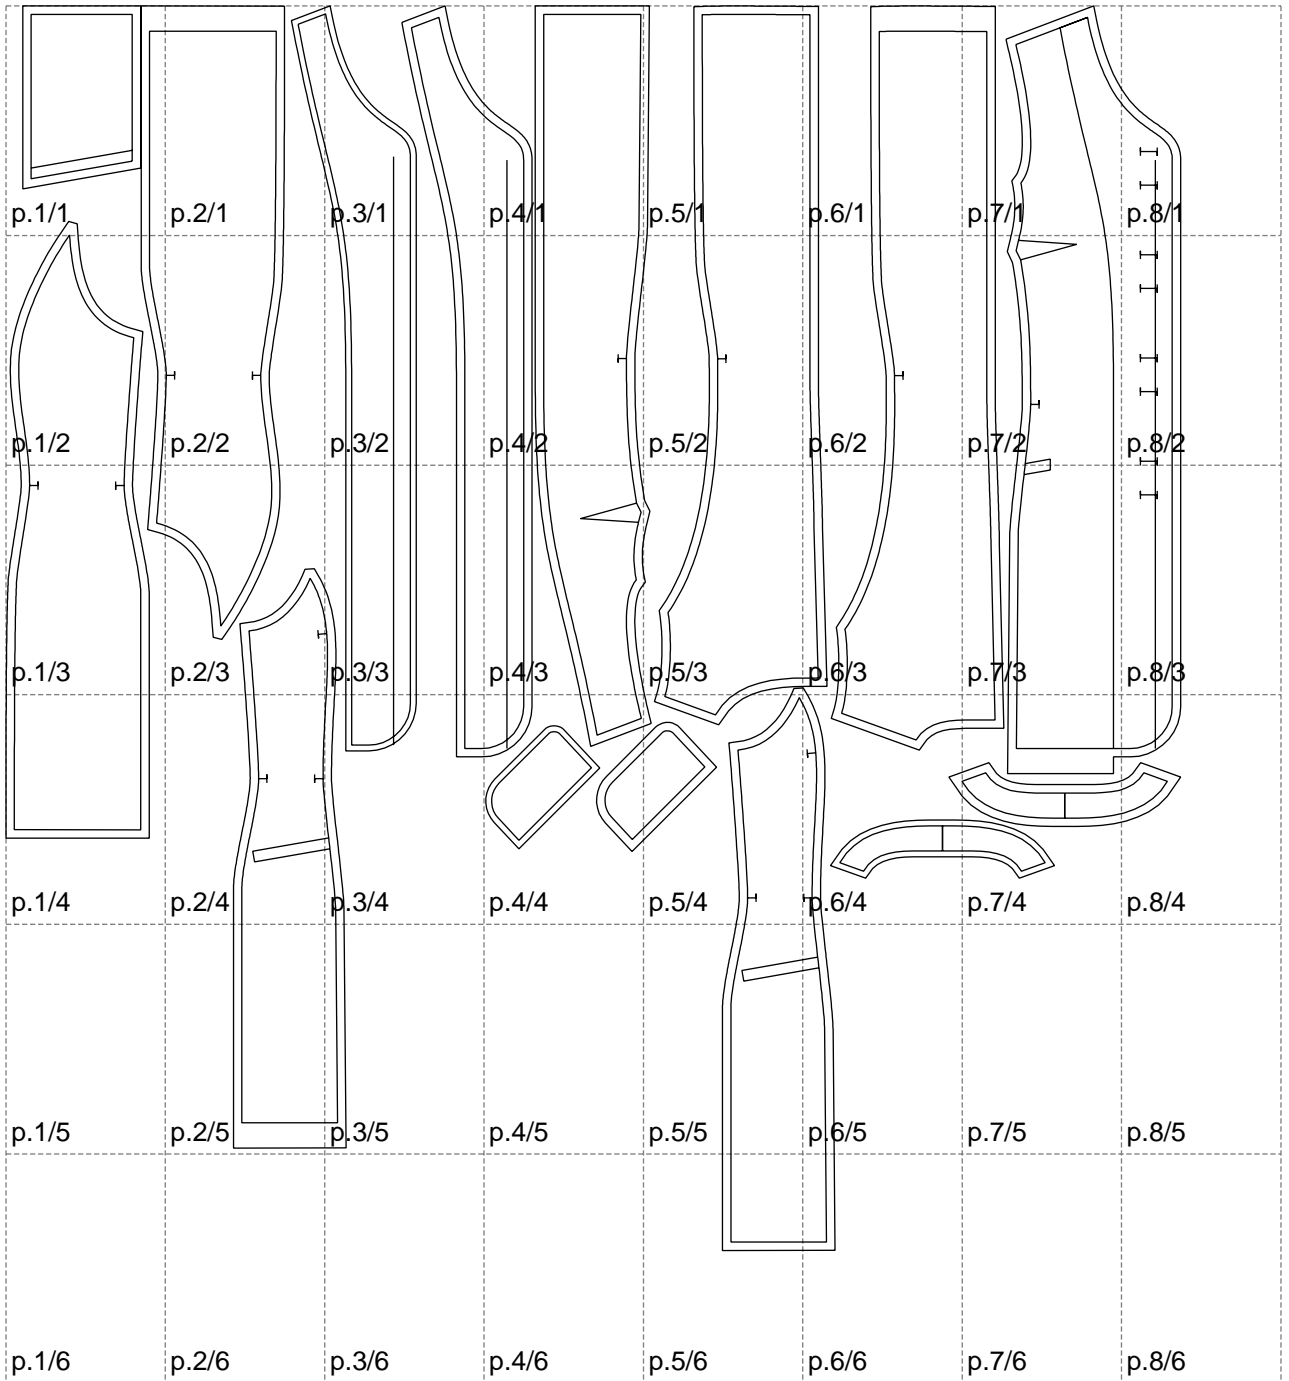

Not for print

Paper size: A4, size:1399.00 x1481.94 mm

# Example

size:1488.94 x1522.06 mm

Maneken =1 ver.0

rz\_1=170

rz\_16=92

rz\_17=78.8

rz\_18=71.8

rz\_19=100

rz\_20=98.1

---

. . . . .  
. . . . .  
. . . . .