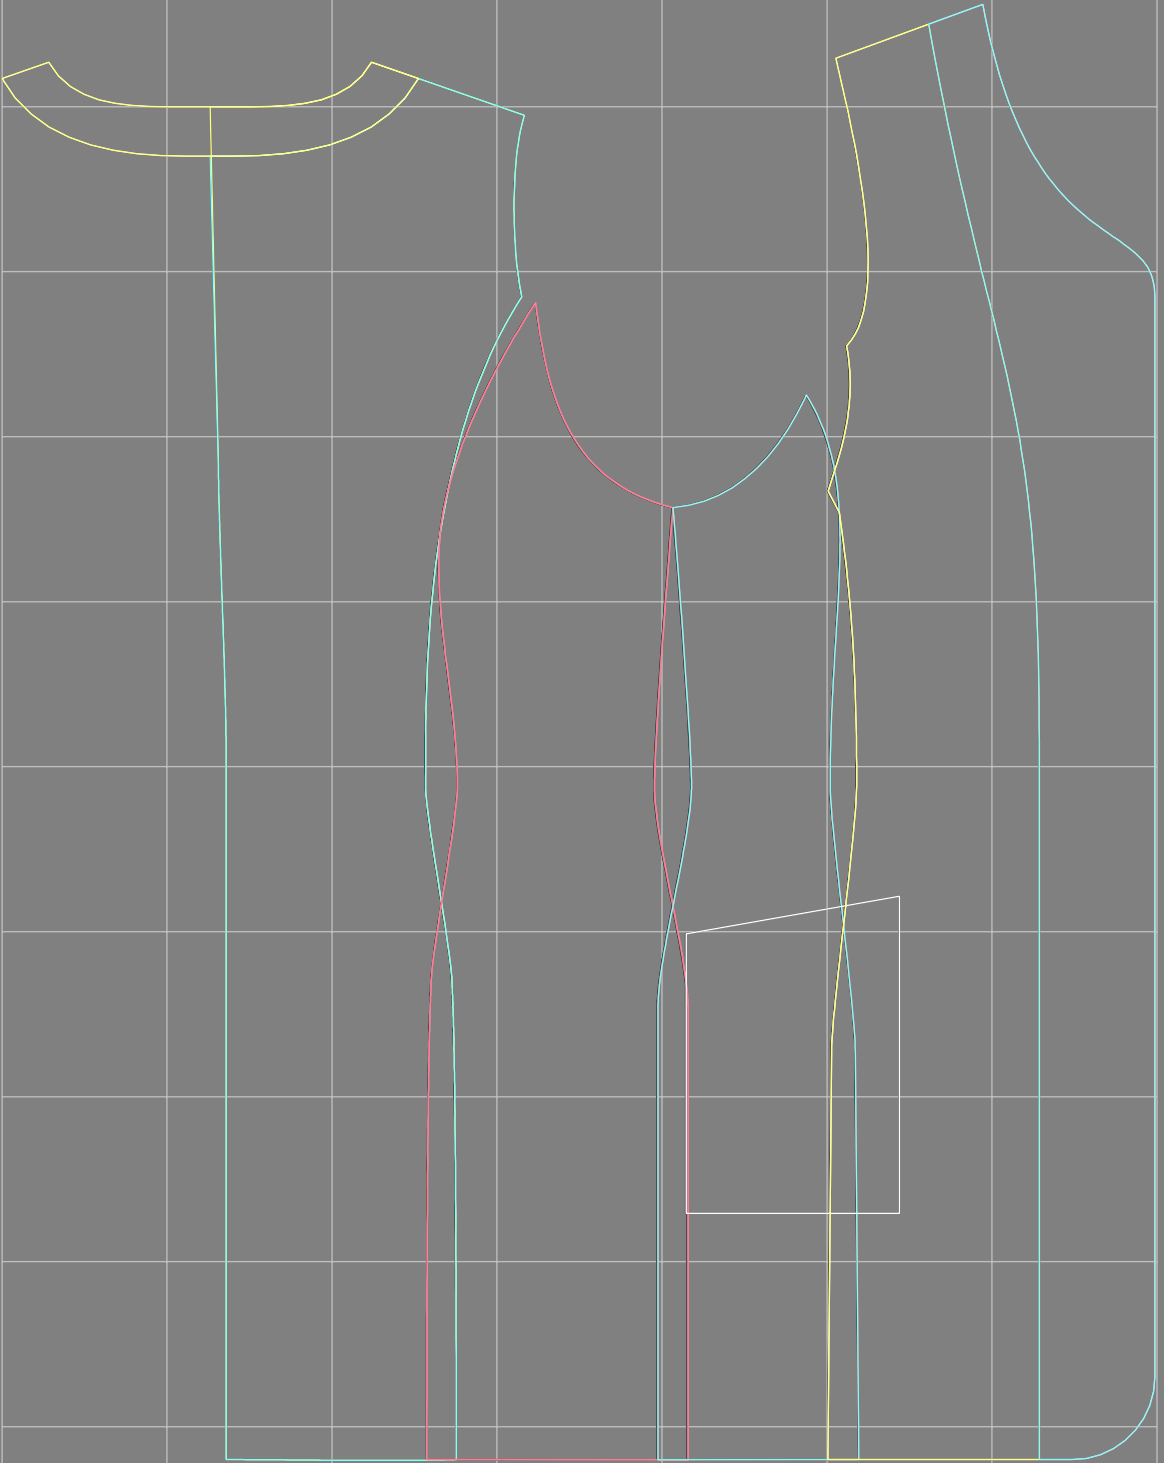

Not for print

Paper size: A4, size:1399.00 x1479.50 mm

# Example

size:1499.00 x1528.56 mm

Maneken =1 ver.0

rz\_1=170

rz\_16=100

rz\_17=85.4

rz\_18=80.2

rz\_19=108

rz\_20=105.4

---

. . . . .  
. . . . .  
. . . . .