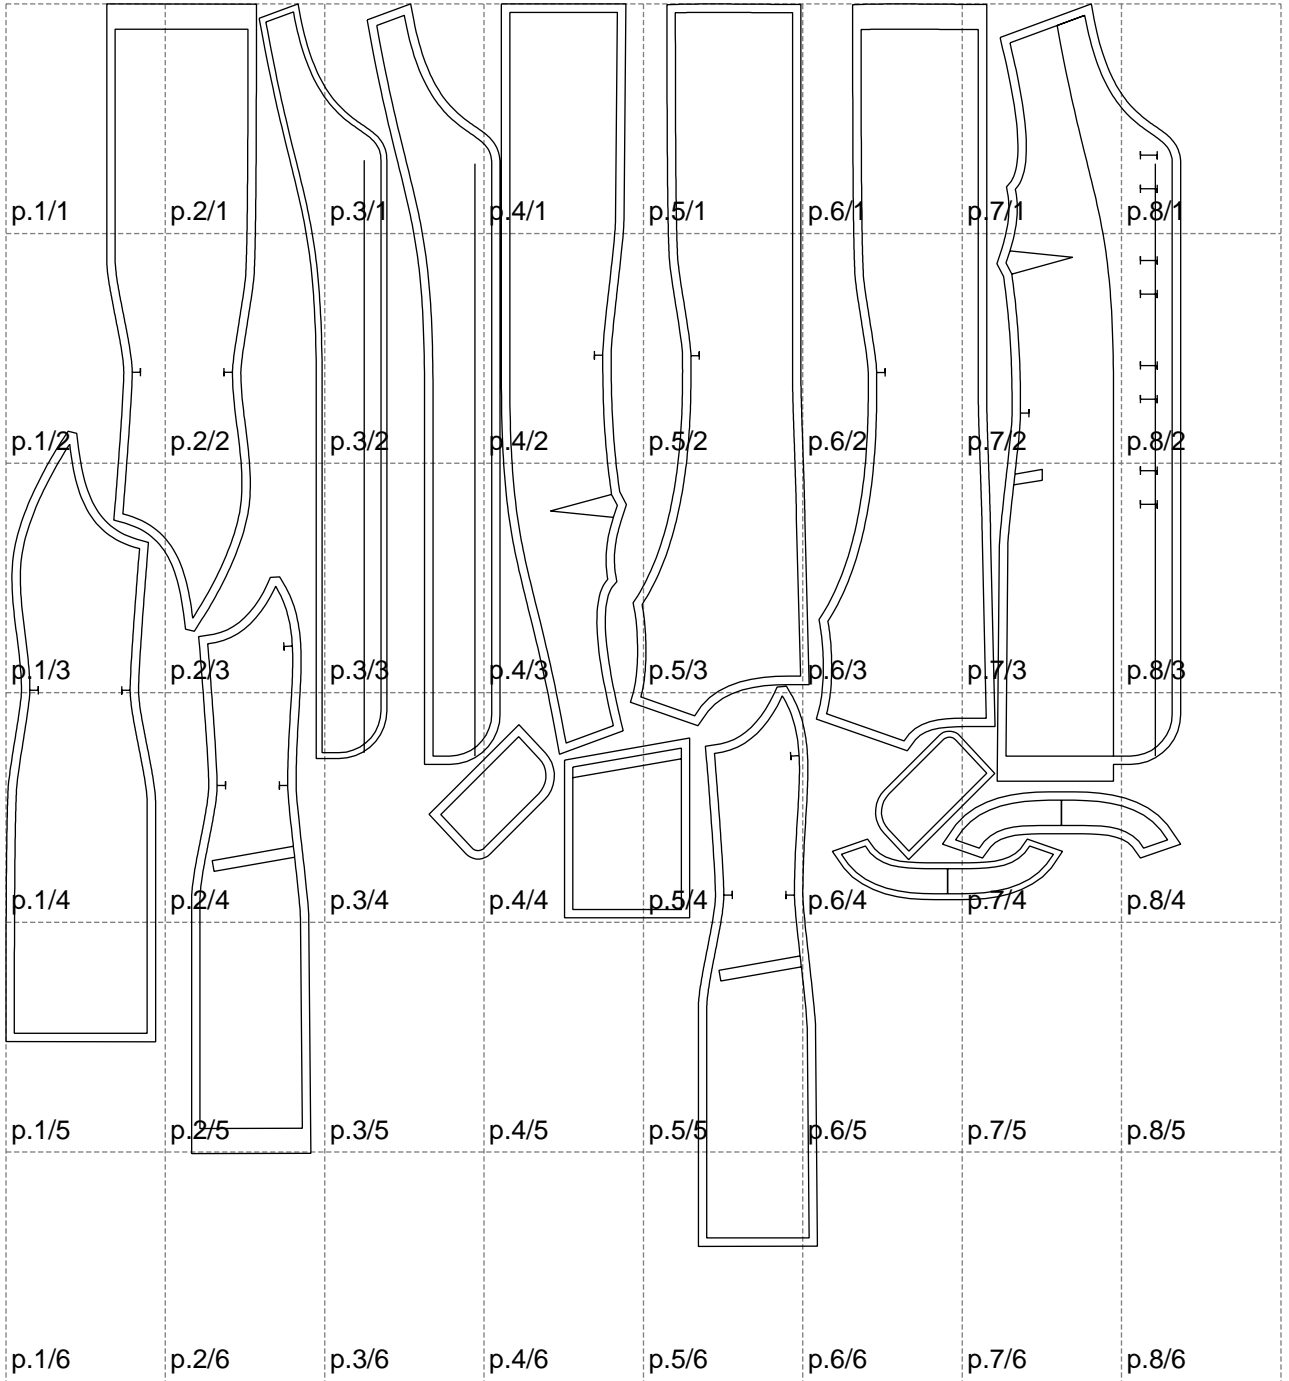

Not for print

Paper size: A4, size:1399.00 x1479.50 mm

# Example

size:1499.00 x1528.56 mm

Maneken =1 ver.0

rz\_1=170

rz\_16=100

rz\_17=85.4

rz\_18=80.2

rz\_19=108

rz\_20=105.4

---

. . . . .  
. . . . .  
. . . . .