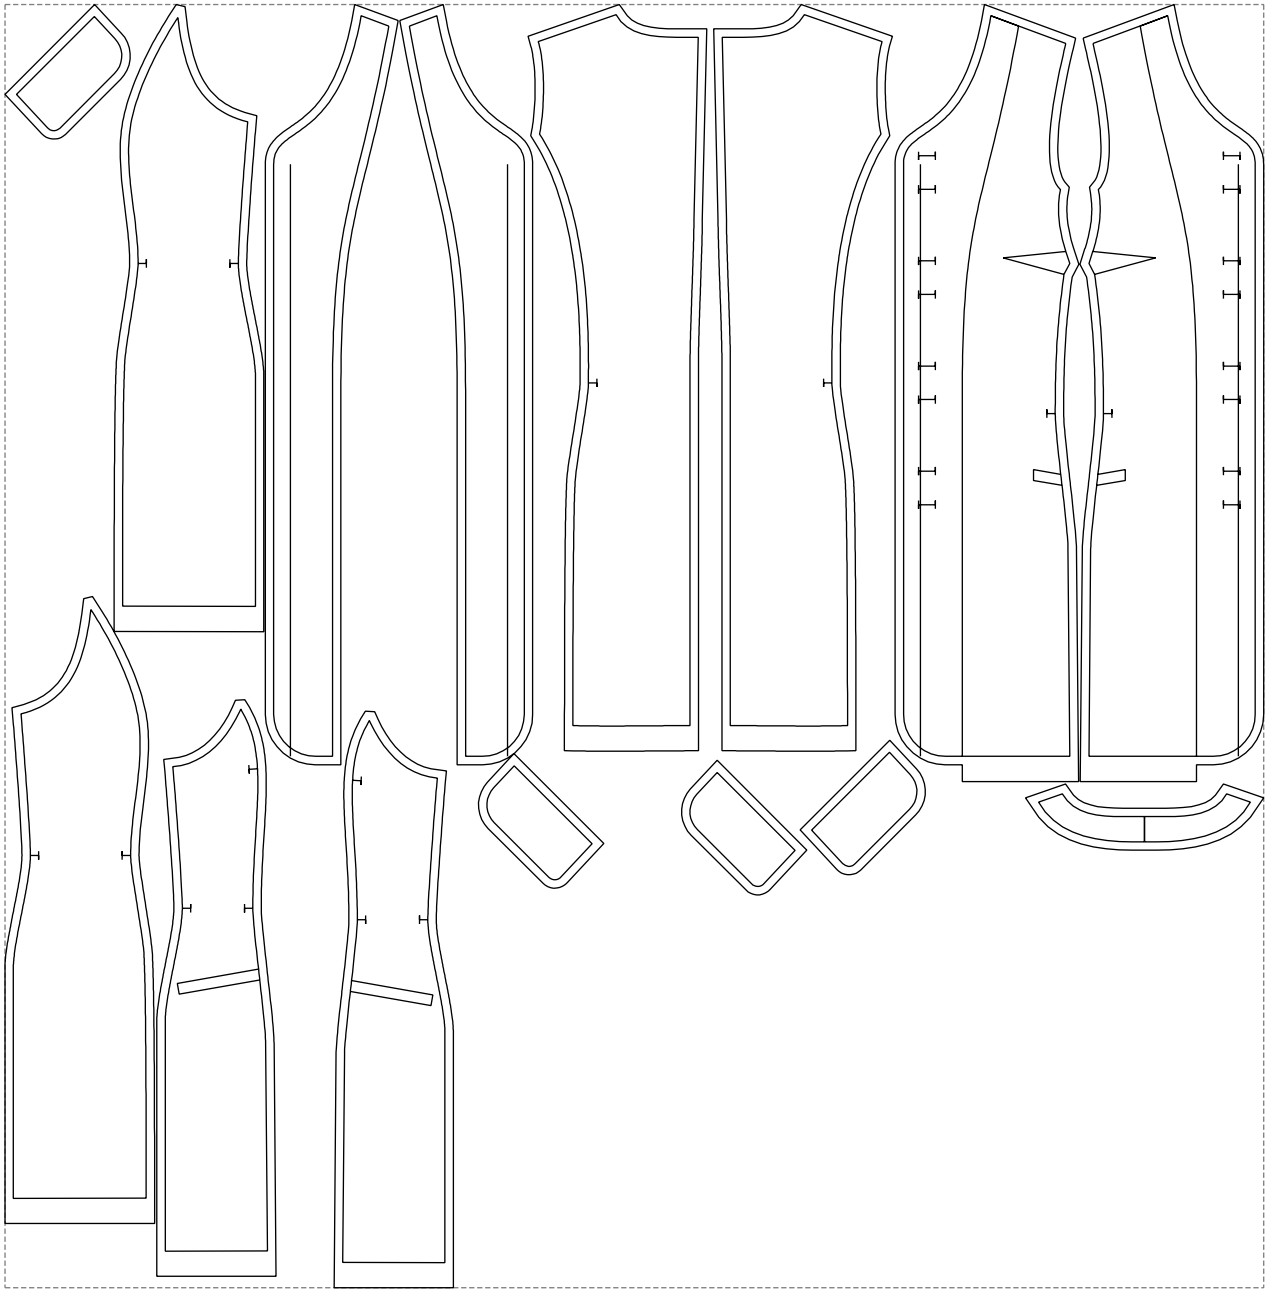

Not for print

Paper size: A4, size:1399.00 x1479.50 mm

# Example

size:1499.00 x1528.56 mm

Maneken =1 ver.0

rz\_1=170

rz\_16=100

rz\_17=85.4

rz\_18=80.2

rz\_19=108

rz\_20=105.4

---

. . . . .  
. . . . .  
. . . . .