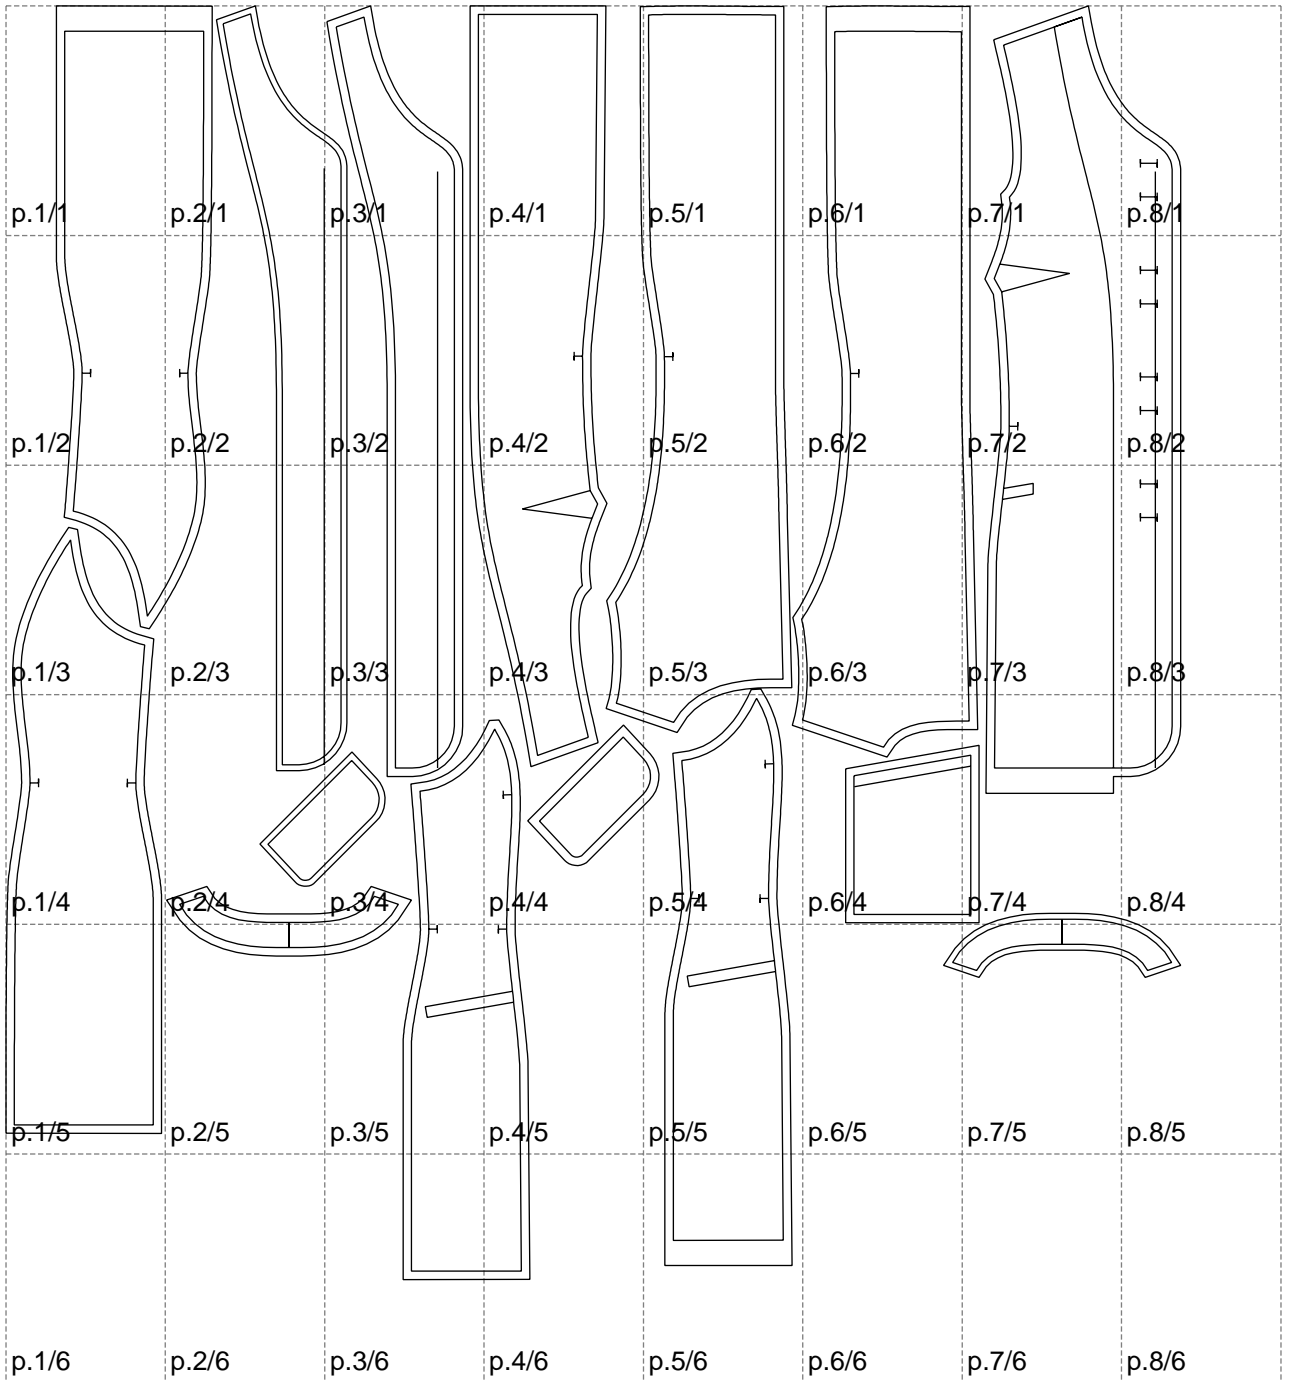

Not for print

Paper size: A4, size:1399.00 x1516.59 mm

# Example

size:1438.83 x1583.99 mm

Maneken =1 ver.0

rz\_1=170

rz\_16=108

rz\_17=92.5

rz\_18=89.2

rz\_19=116

rz\_20=113

---

. . . . .  
. . . . .  
. . . . .