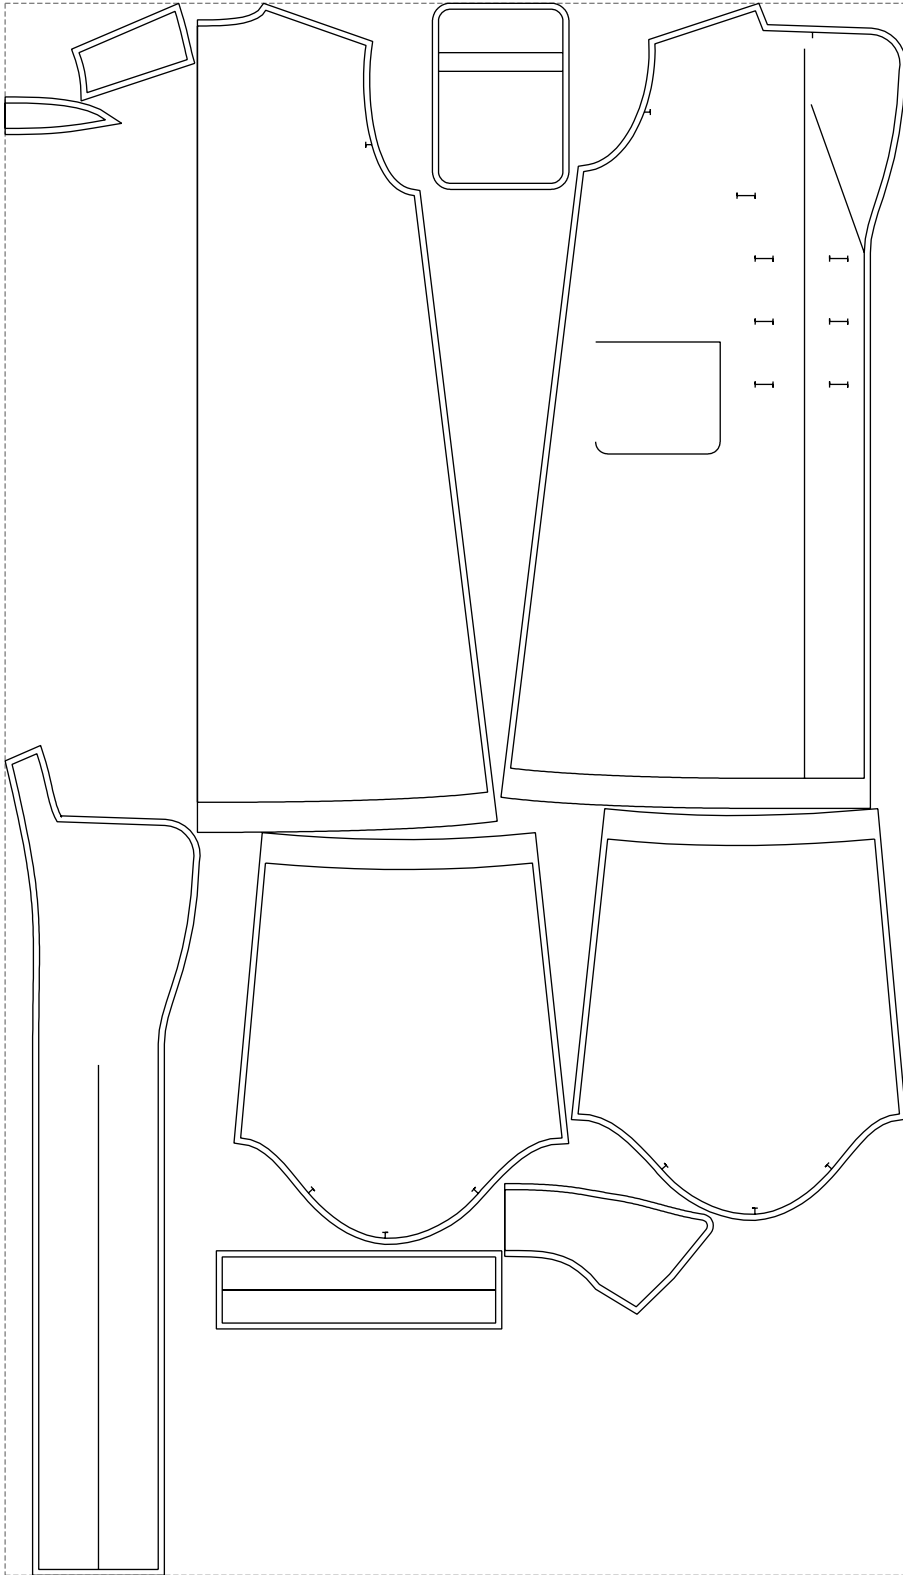

Not for print

Paper size: A4, size:1399.00 x4015.71 mm

# Example

size:1499.00 x2616.72 mm

Maneken =1 ver.0

rz\_1=170

rz\_16=112

rz\_17=96.2

rz\_18=94

rz\_19=120