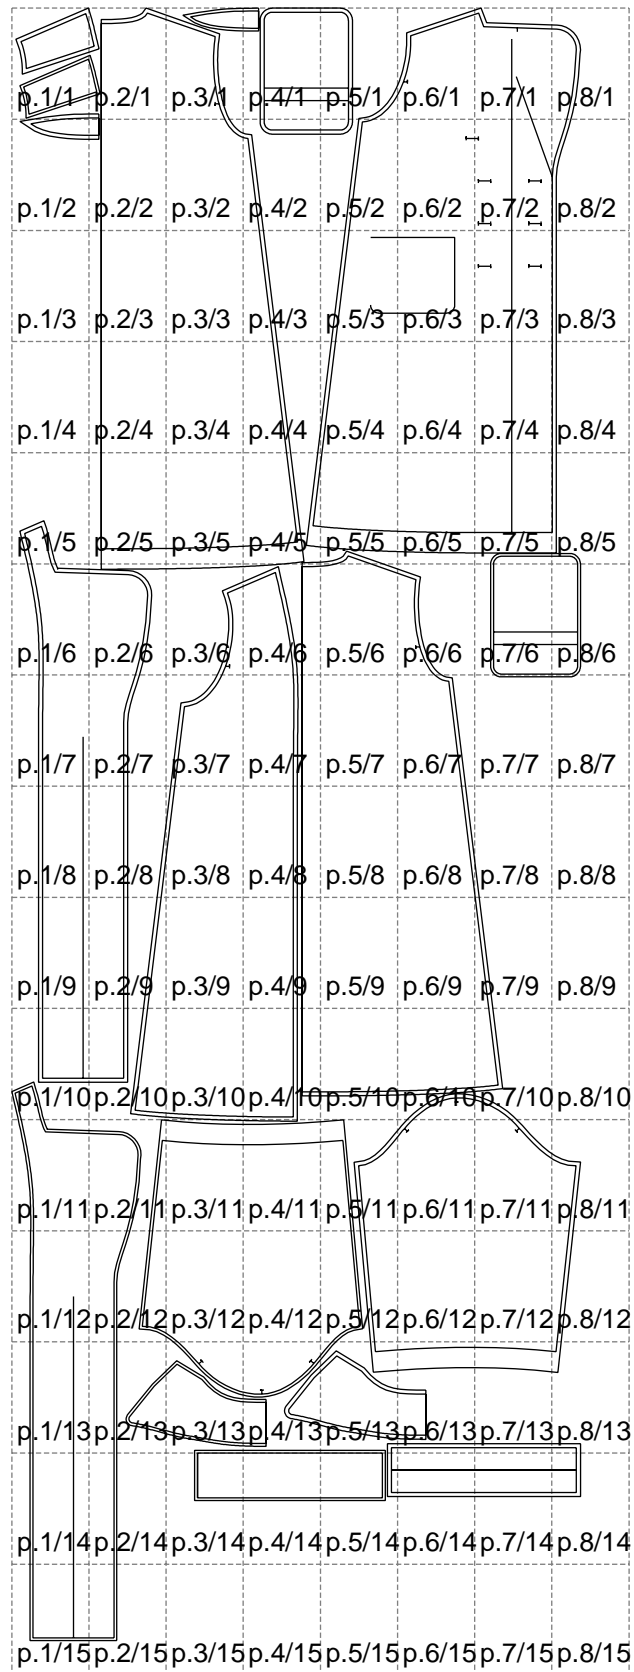

Not for print

Paper size: A4, size:1399.00 x4015.71 mm

# Example

size:1499.00 x2616.72 mm

Maneken =1 ver.0

rz\_1=170

rz\_16=112

rz\_17=96.2

rz\_18=94

rz\_19=120

rz\_20=117

---

. . . . .  
. . . . .  
. . . . .