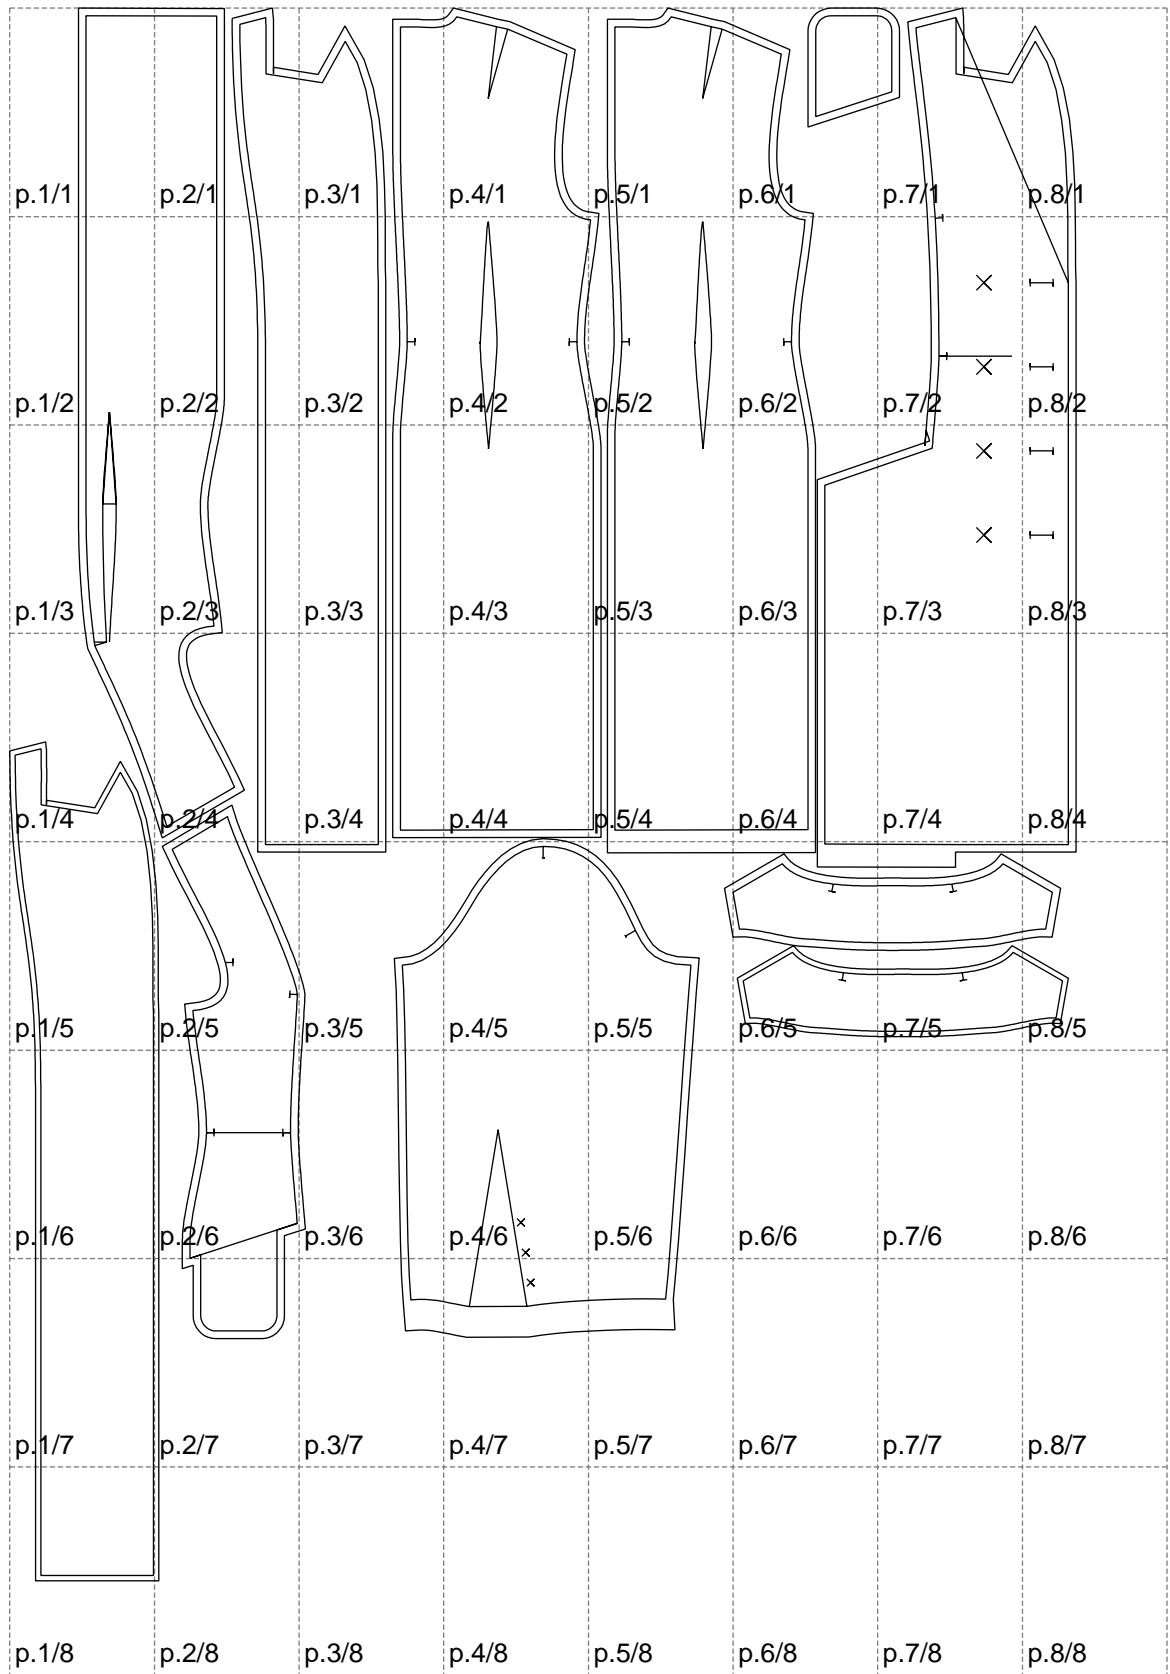

Not for print

Paper size: A4, size:1399.00 x2063.09 mm

Example

size:1499.00 x1349.72 mm

Maneken =1 ver.0

rz_1=170

rz_16=88

rz_17=75.6

rz_18=67.6

rz_19=96

rz_20=94.6

.
.
.