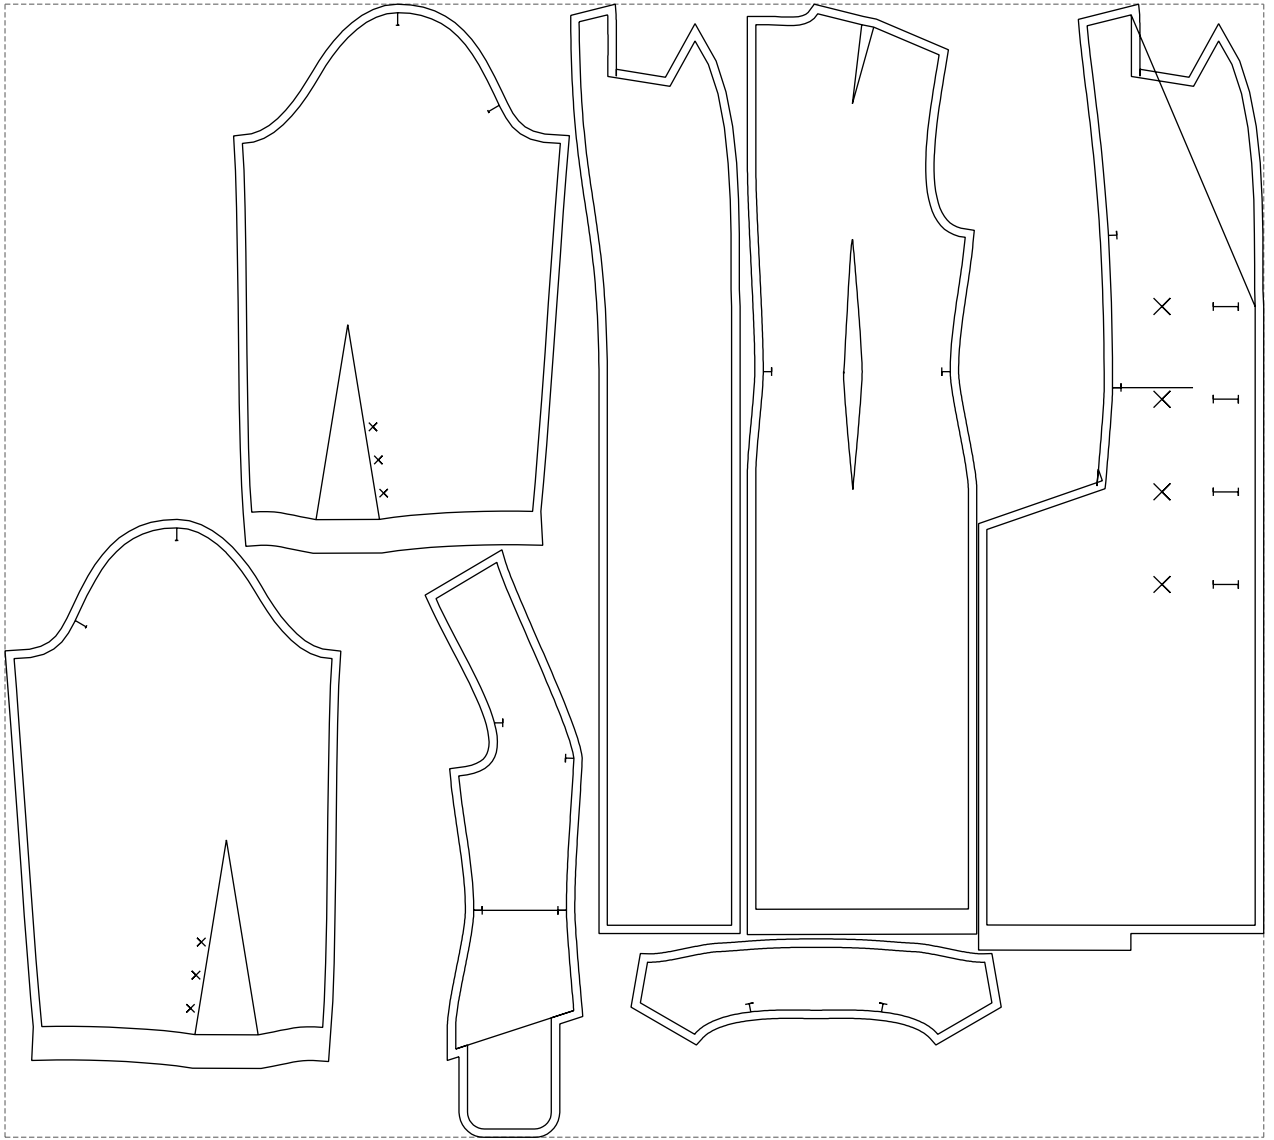

Not for print

Paper size: A4, size:1399.00 x2063.09 mm

Example

size:1499.00 x1349.72 mm

Maneken =1 ver.0

rz_1=170

rz_16=88

rz_17=75.6

rz_18=67.6

rz_19=96

rz_20=94.6

.
.
.