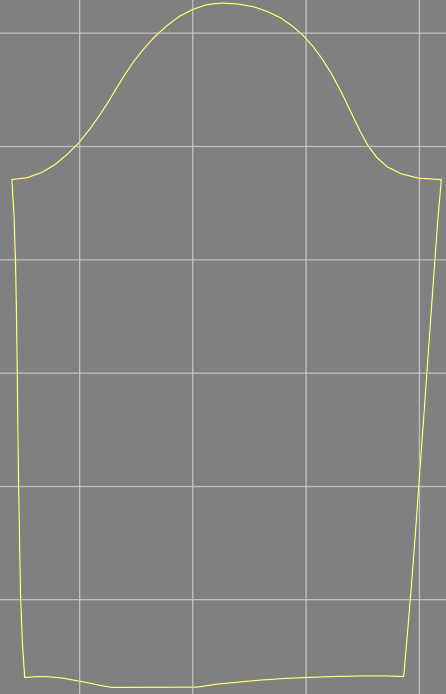

Not for print

Paper size: A4, size:1399.00 x2063.09 mm

Example

size:1499.00 x1349.72 mm

Maneken =1 ver.0

rz_1=170

rz_16=88

rz_17=75.6

rz_18=67.6

rz_19=96

rz_20=94.6

.
.
.