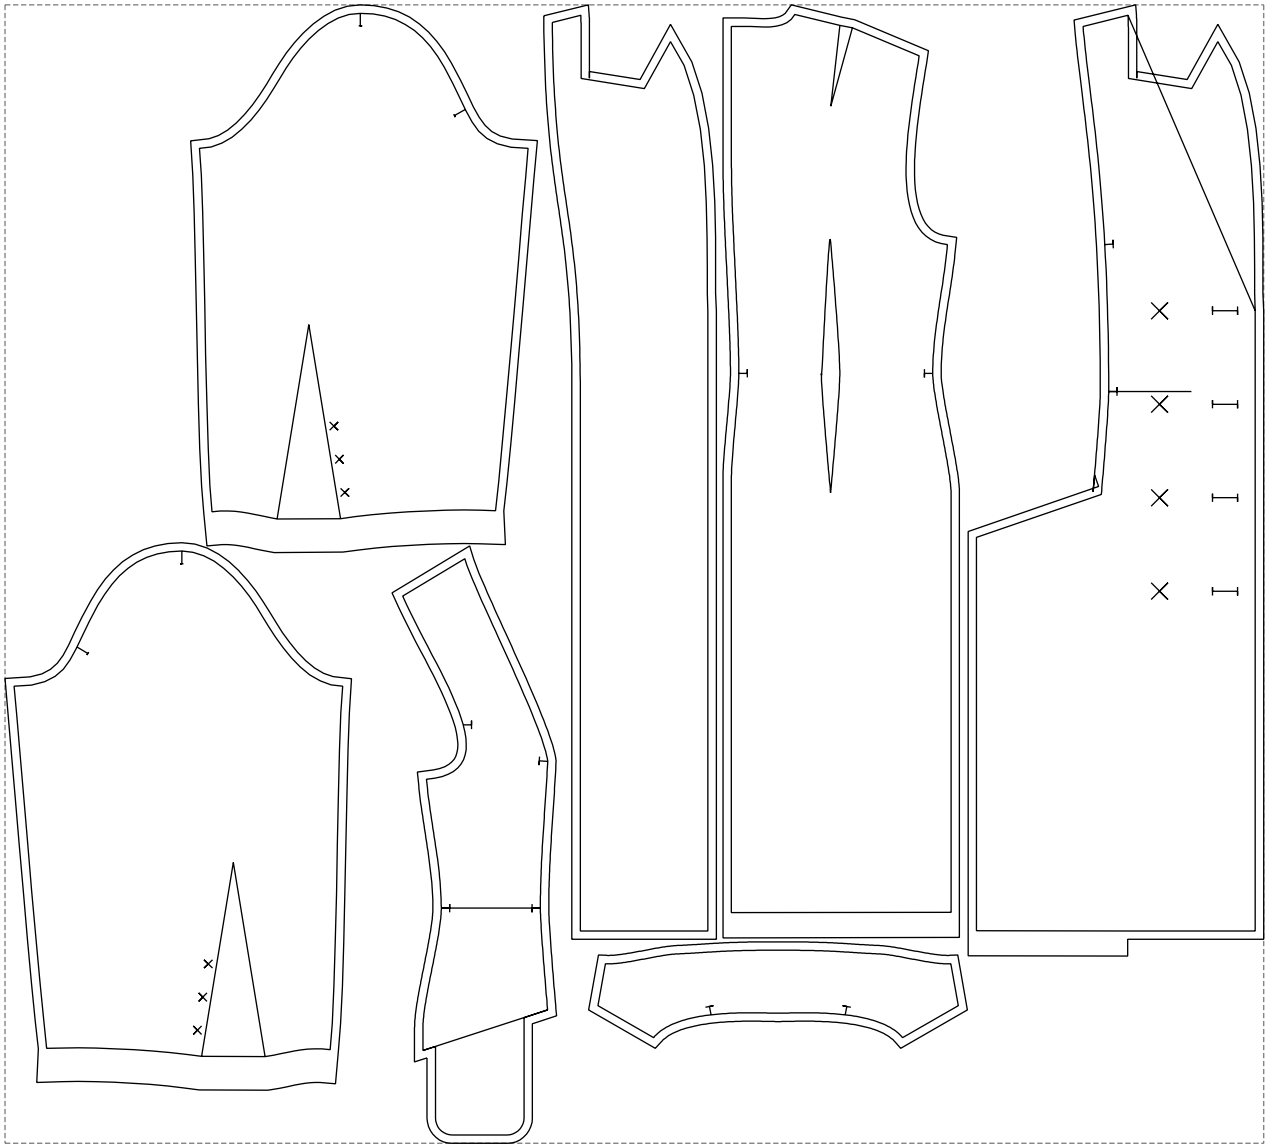

Not for print

Paper size: A4, size:1338.88 x2139.49 mm

# Example

size:1499.00 x1356.10 mm

Maneken =1 ver.0

rz\_1=170

rz\_16=92

rz\_17=78.8

rz\_18=71.8

rz\_19=100

rz\_20=98.1

---

. . . . .  
. . . . .  
. . . . .