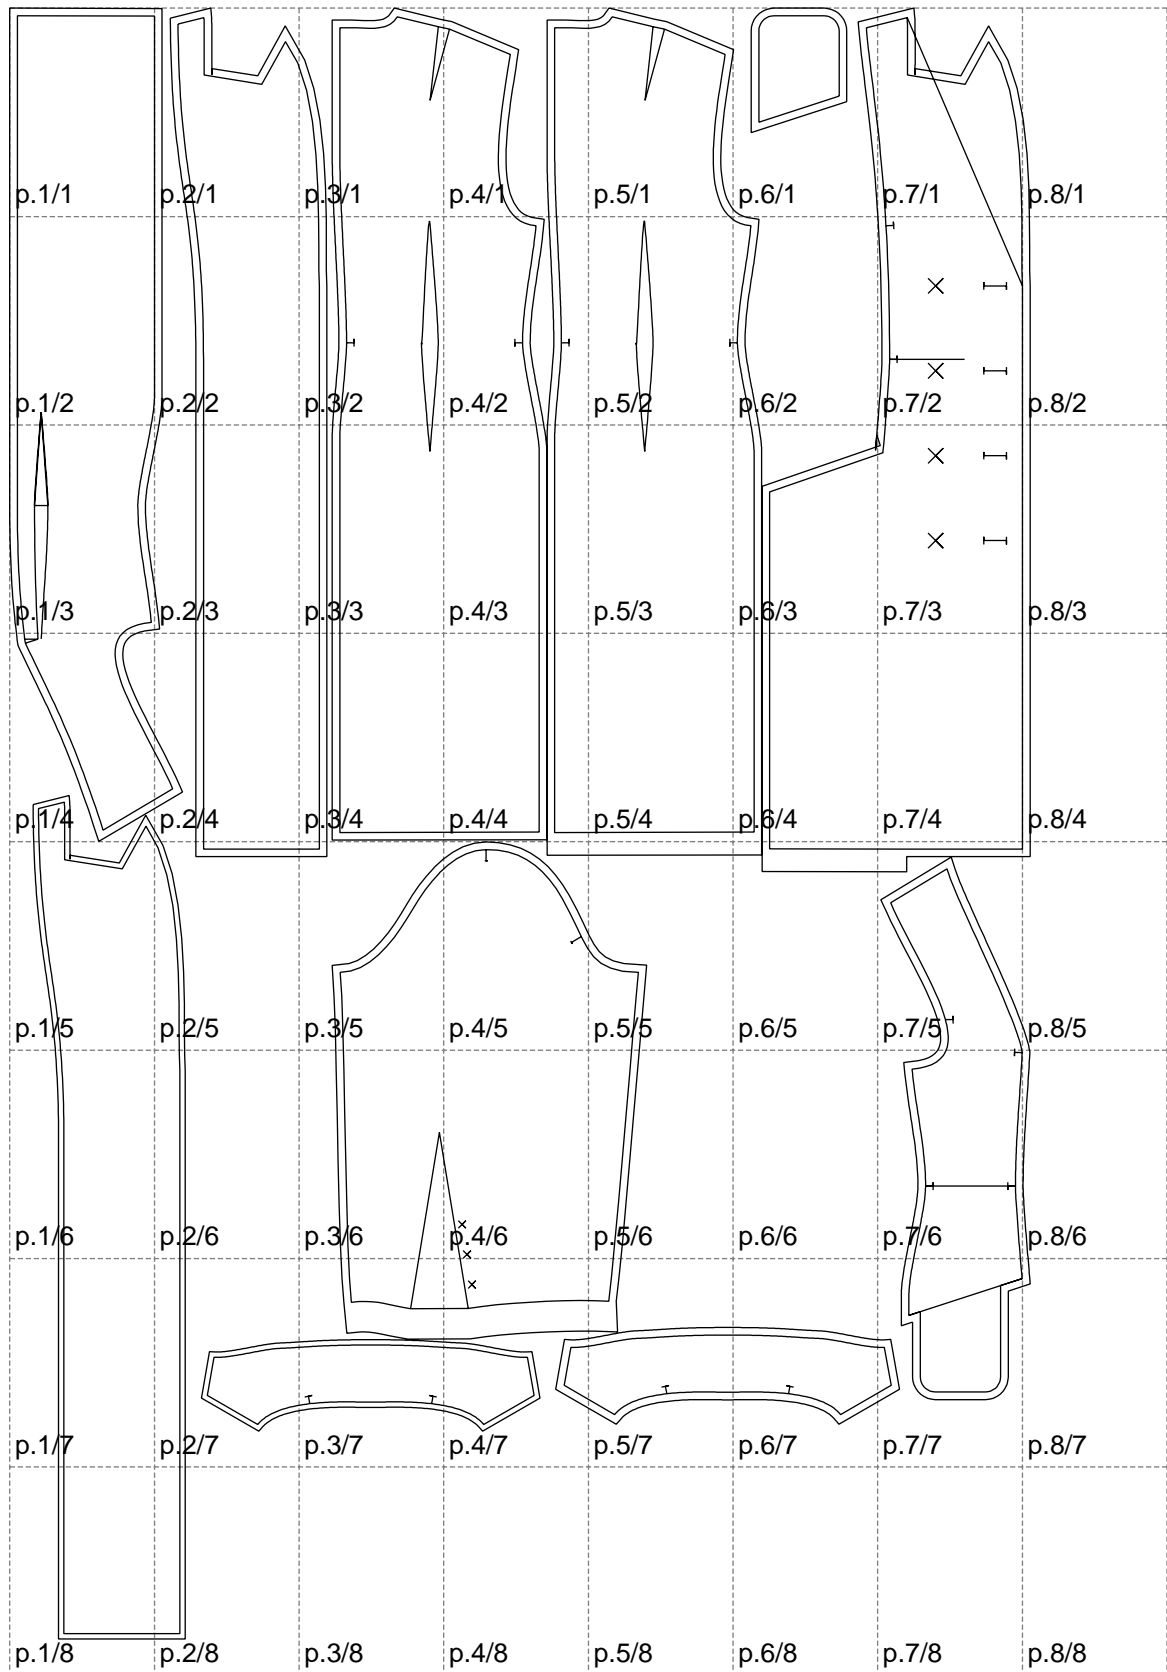

Not for print

Paper size: A4, size:1338.88 x2139.49 mm

# Example

size:1499.00 x1356.10 mm

Maneken =1 ver.0

rz\_1=170

rz\_16=92

rz\_17=78.8

rz\_18=71.8

rz\_19=100

rz\_20=98.1

---

. . . . .  
. . . . .  
. . . . .