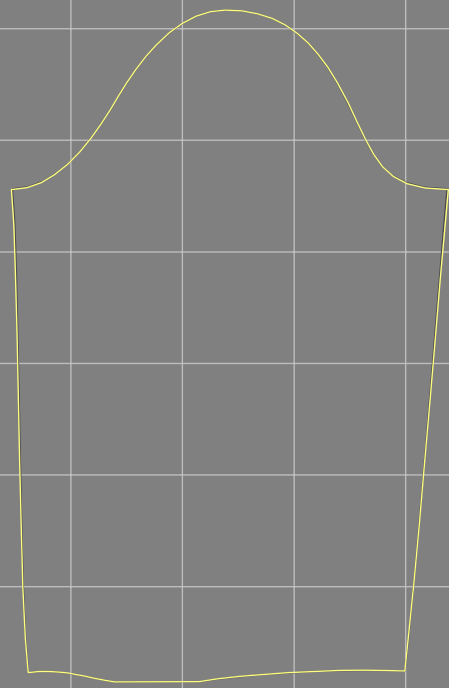

Not for print

Paper size: A4, size:1338.88 x2139.49 mm

# Example

size:1499.00 x1356.10 mm

Maneken =1 ver.0

rz\_1=170

rz\_16=92

rz\_17=78.8

rz\_18=71.8

rz\_19=100

rz\_20=98.1

---

. . . . .  
. . . . .  
. . . . .