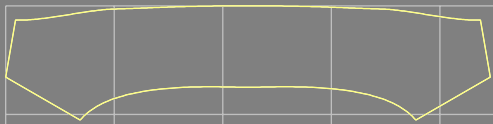

Not for print

Paper size: A4, size:1399.00 x2229.75 mm

Example

size:1499.00 x1565.98 mm

Maneken =1 ver.0

rz_1=170

rz_16=100

rz_17=85.4

rz_18=80.2

rz_19=108

rz_20=105.4

.
.
.