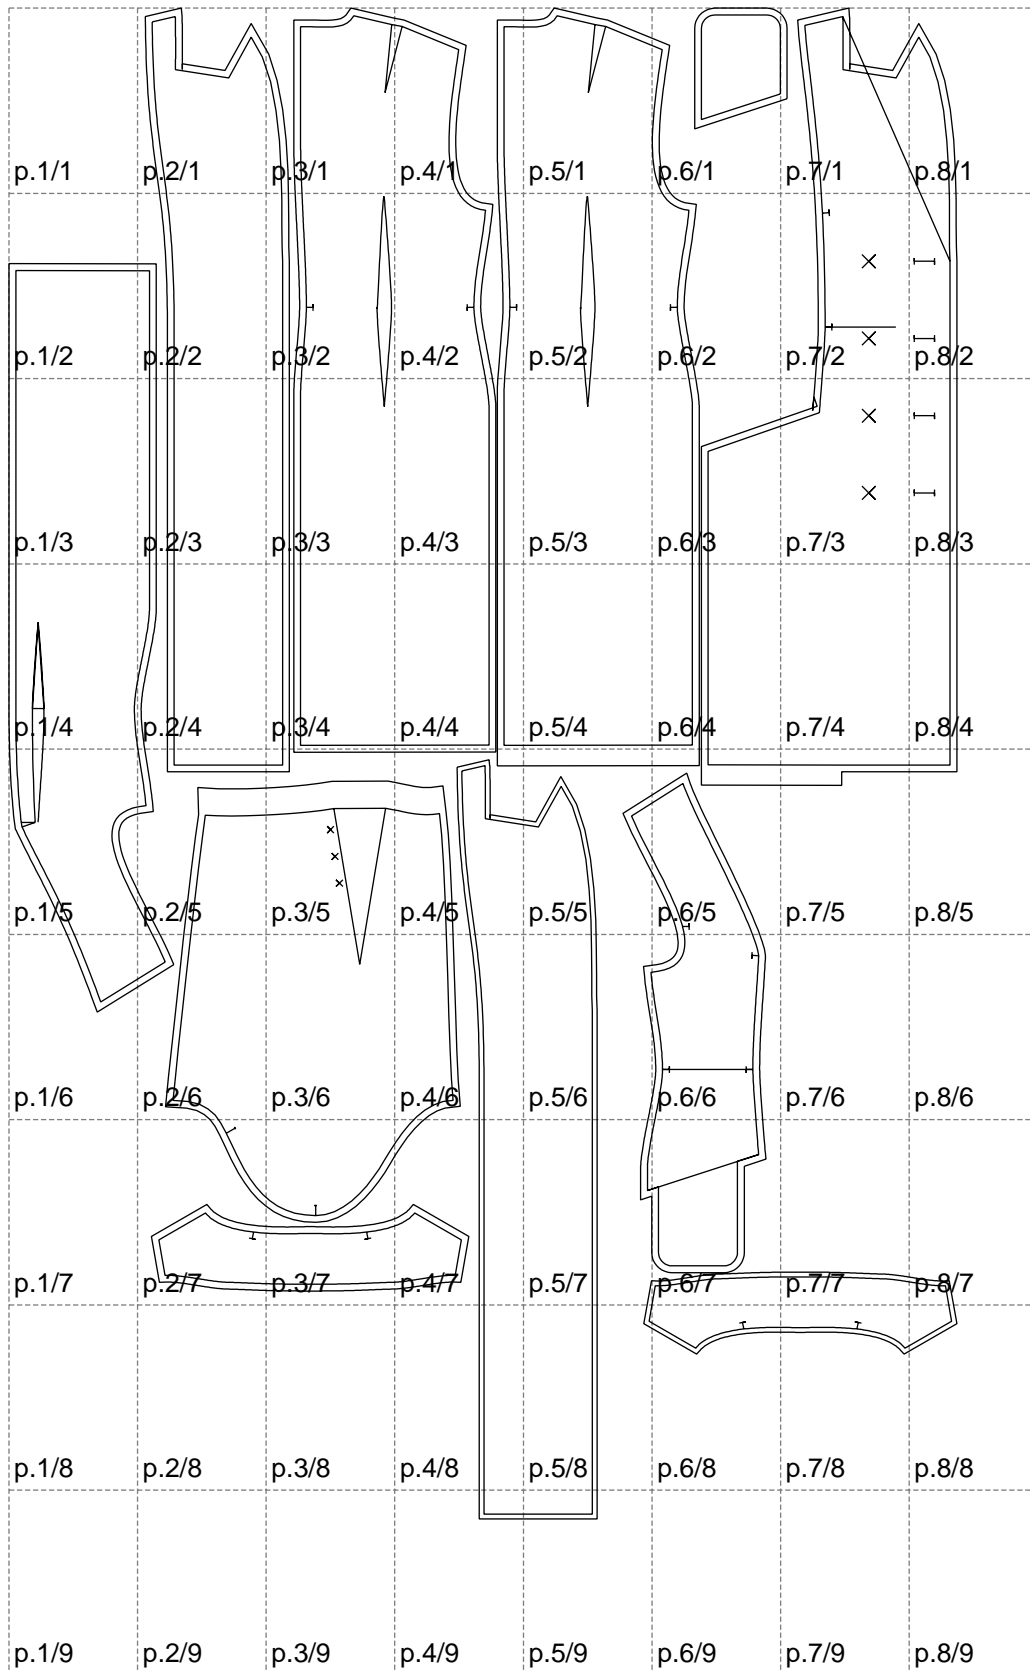

Not for print

Paper size: A4, size:1399.00 x2229.75 mm

Example

size:1499.00 x1565.98 mm

Maneken =1 ver.0

rz_1=170

rz_16=100

rz_17=85.4

rz_18=80.2

rz_19=108

rz_20=105.4

.
.
.