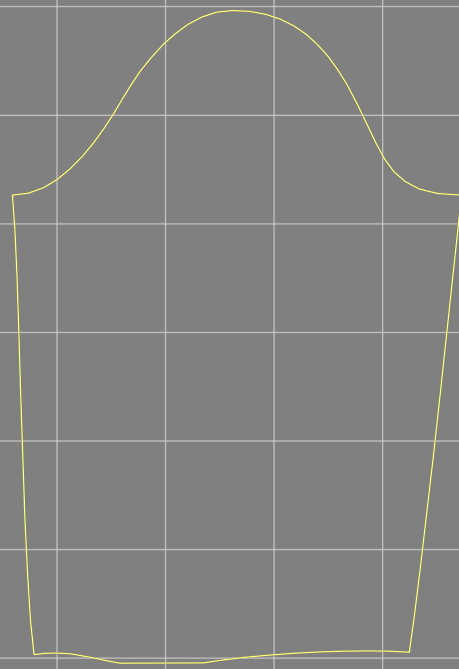

Not for print

Paper size: A4, size:1399.00 x2229.75 mm

Example

size:1499.00 x1565.98 mm

Maneken =1 ver.0

rz_1=170

rz_16=100

rz_17=85.4

rz_18=80.2

rz_19=108

rz_20=105.4

.
.
.