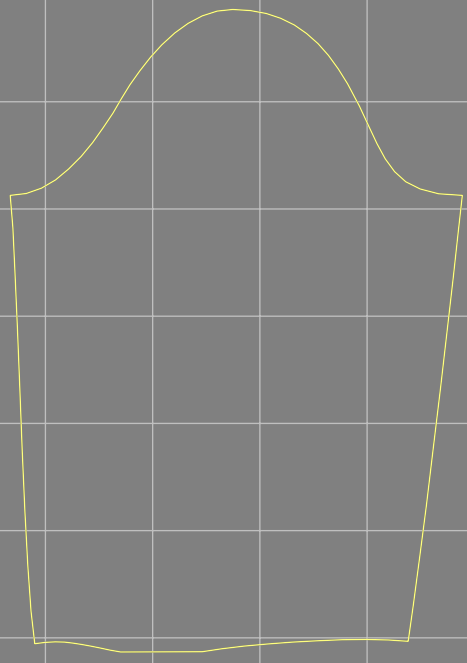

Not for print

Paper size: A4, size:1399.00 x2209.53 mm

Example

size:1499.00 x1865.13 mm

Maneken =1 ver.0

rz_1=170

rz_16=104

rz_17=88.9

rz_18=84.4

rz_19=112

rz_20=109.3

.
.
.