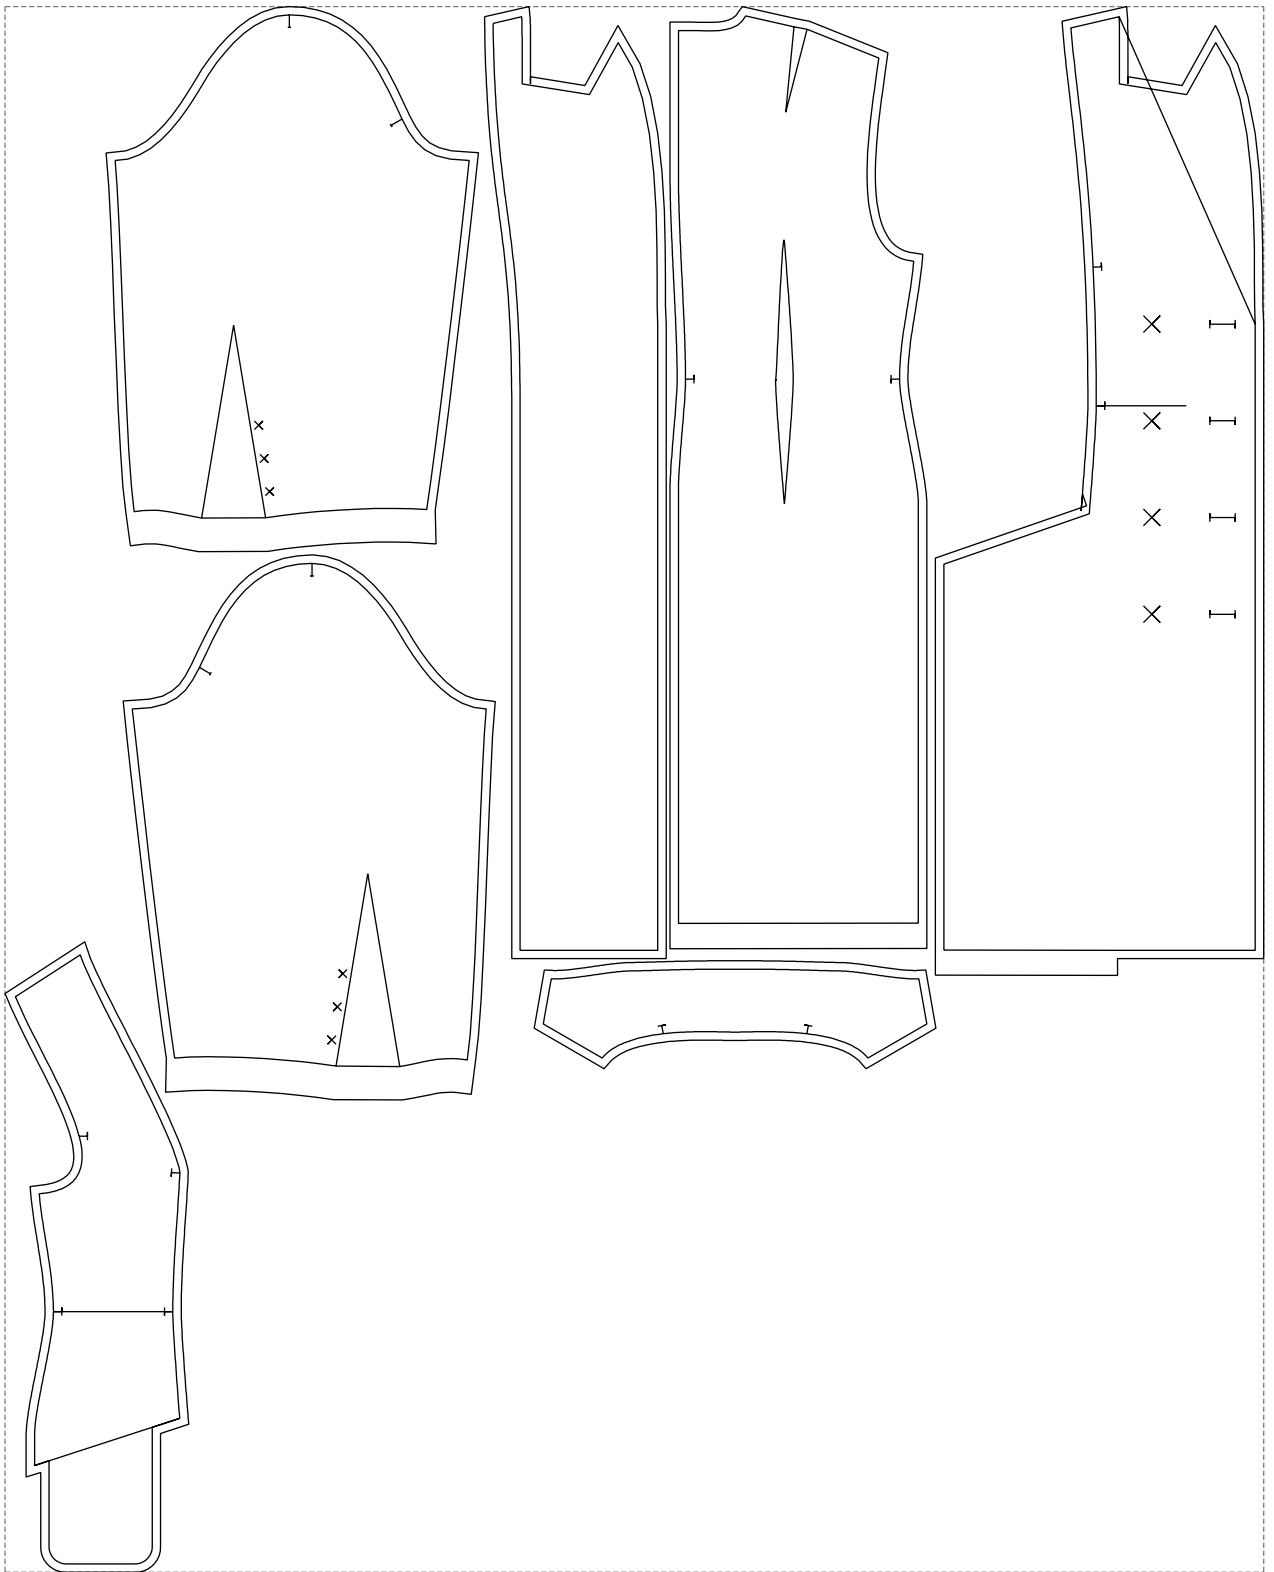

Not for print

Paper size: A4, size:1399.00 x2209.53 mm

Example

size:1499.00 x1865.13 mm

Maneken =1 ver.0

rz_1=170

rz_16=104

rz_17=88.9

rz_18=84.4

rz_19=112

rz_20=109.3

.
.
.