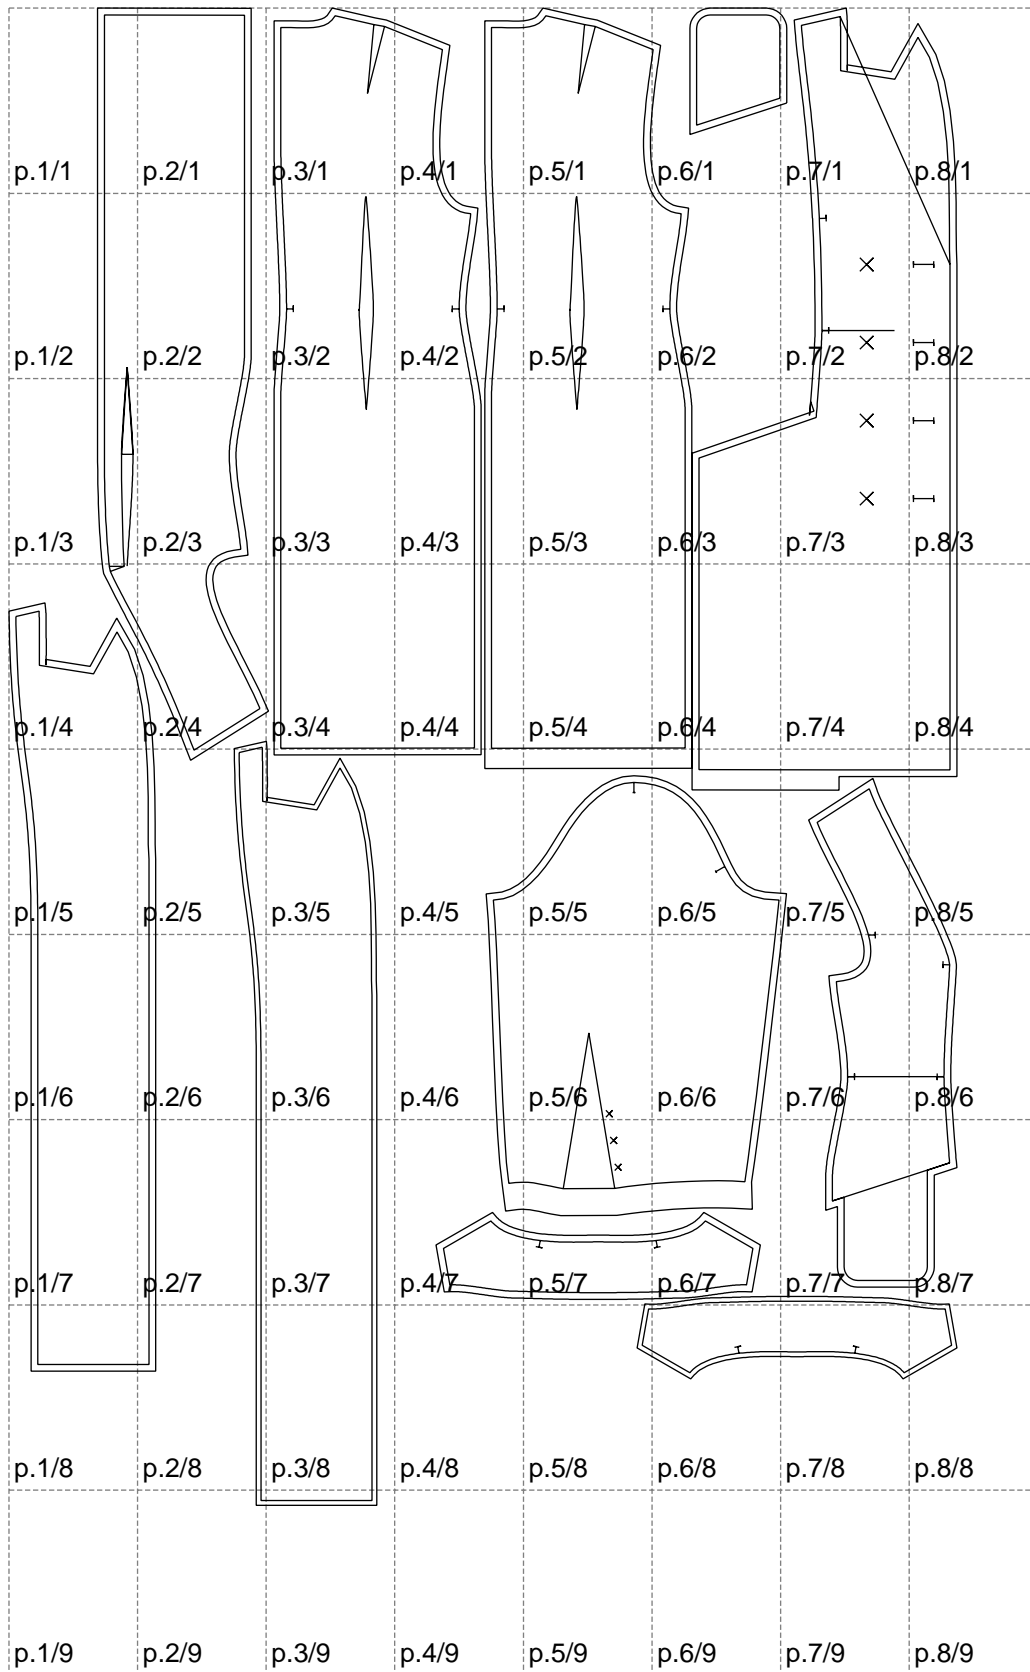

Not for print

Paper size: A4, size:1399.00 x2209.53 mm

Example

size:1499.00 x1865.13 mm

Maneken =1 ver.0

rz_1=170

rz_16=104

rz_17=88.9

rz_18=84.4

rz_19=112

rz_20=109.3

.
.
.