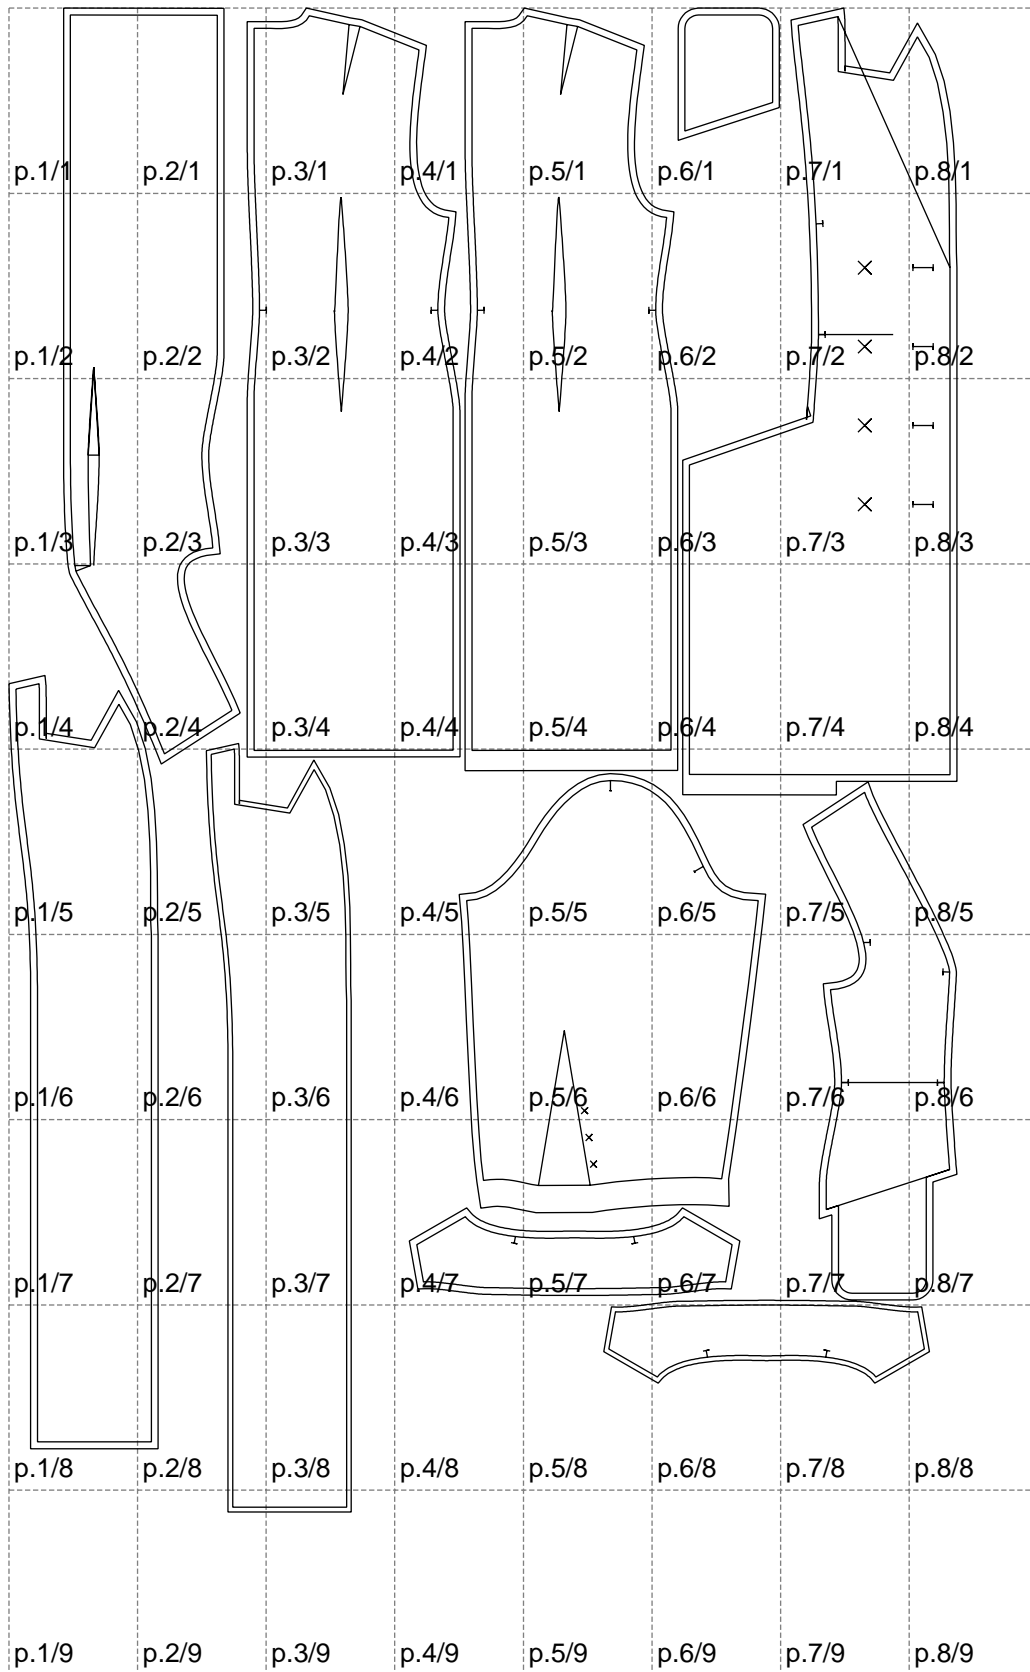

Not for print

Paper size: A4, size:1399.00 x2219.60 mm

Example

size:1408.43 x1893.26 mm

Maneken =1 ver.0

rz_1=170

rz_16=108

rz_17=92.5

rz_18=89.2

rz_19=116

rz_20=113

.
.
.