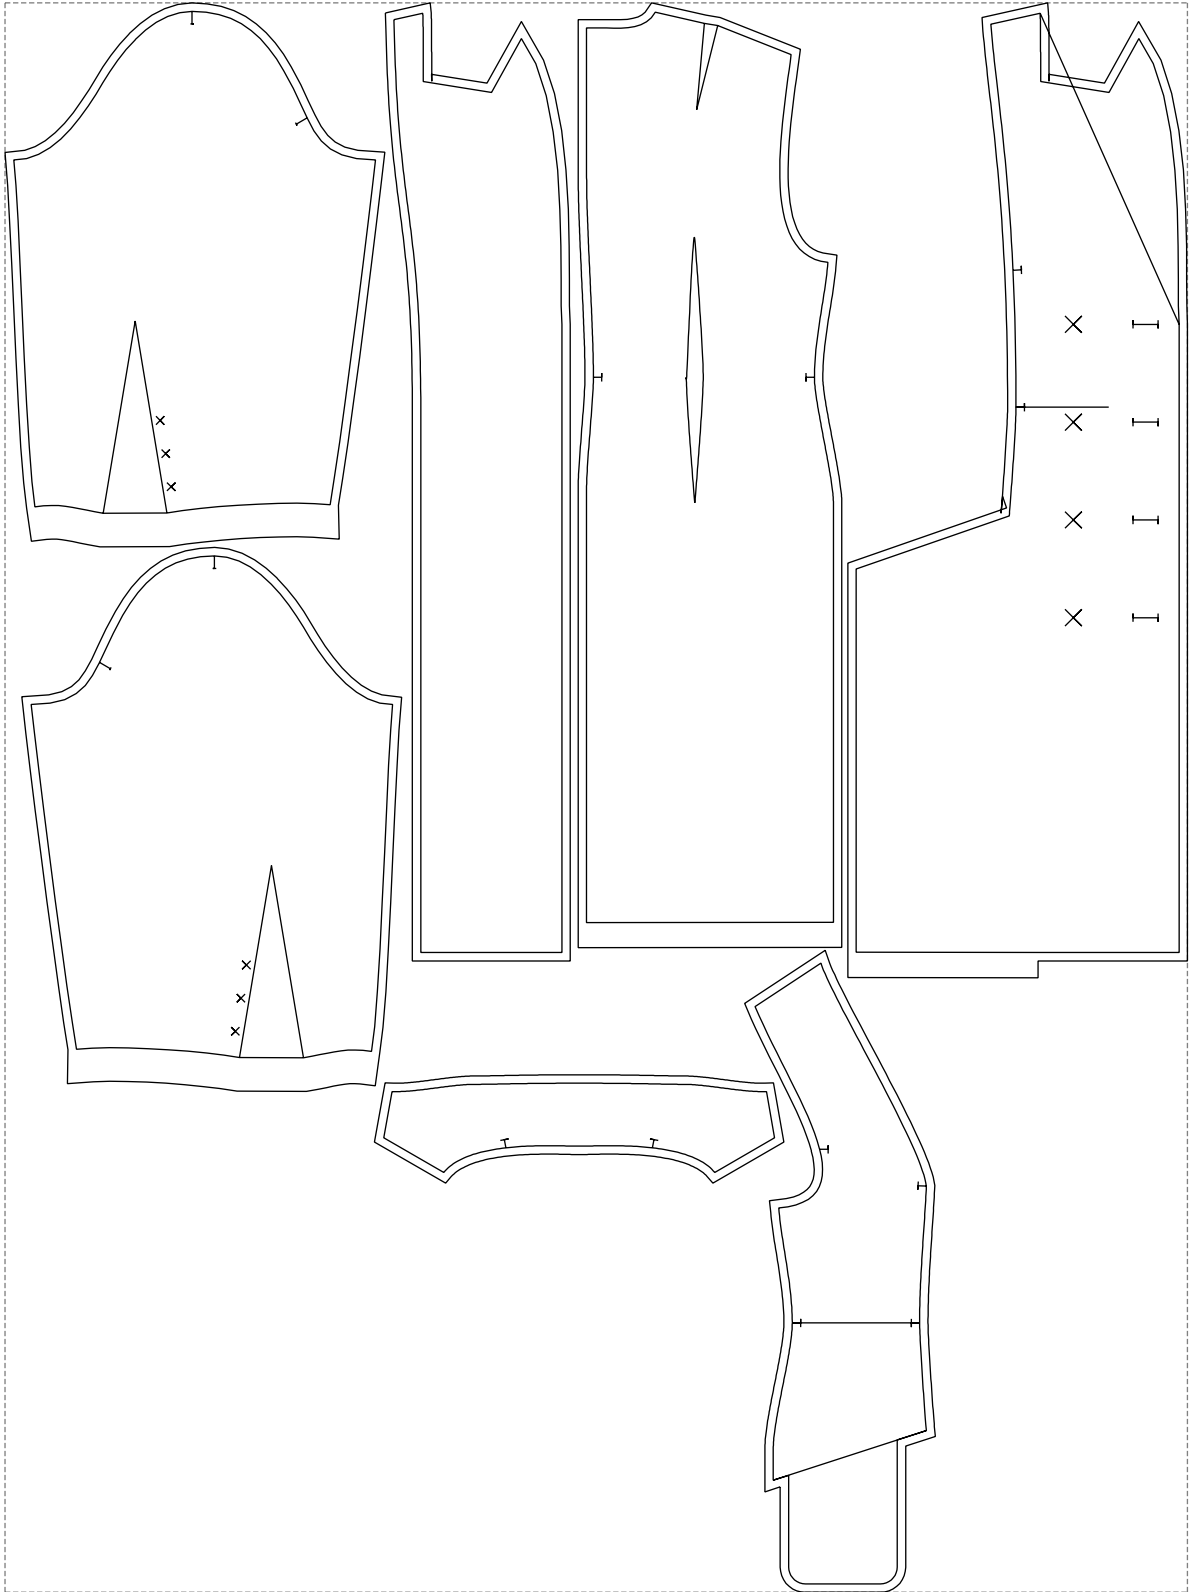

Not for print

Paper size: A4, size:1399.00 x2219.60 mm

Example

size:1408.43 x1893.26 mm

Maneken =1 ver.0

rz_1=170

rz_16=108

rz_17=92.5

rz_18=89.2

rz_19=116

rz_20=113

.
.
.