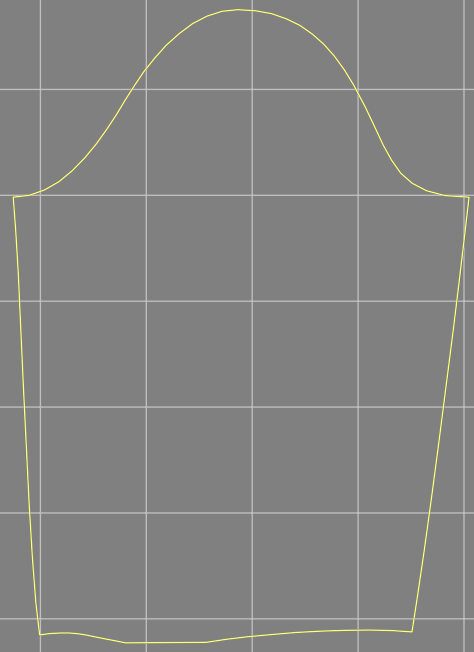

Not for print

Paper size: A4, size:1399.00 x2219.60 mm

Example

size:1408.43 x1893.26 mm

Maneken =1 ver.0

rz_1=170

rz_16=108

rz_17=92.5

rz_18=89.2

rz_19=116

rz_20=113

.
.
.