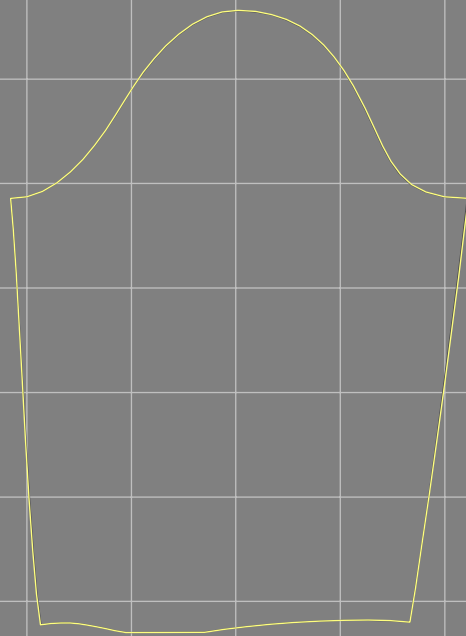

Not for print

Paper size: A4, size:1399.00 x2229.50 mm

Example

size:1438.47 x1915.80 mm

Maneken =1 ver.0

rz_1=170

rz_16=112

rz_17=96.2

rz_18=94

rz_19=120

rz_20=117

.
.
.