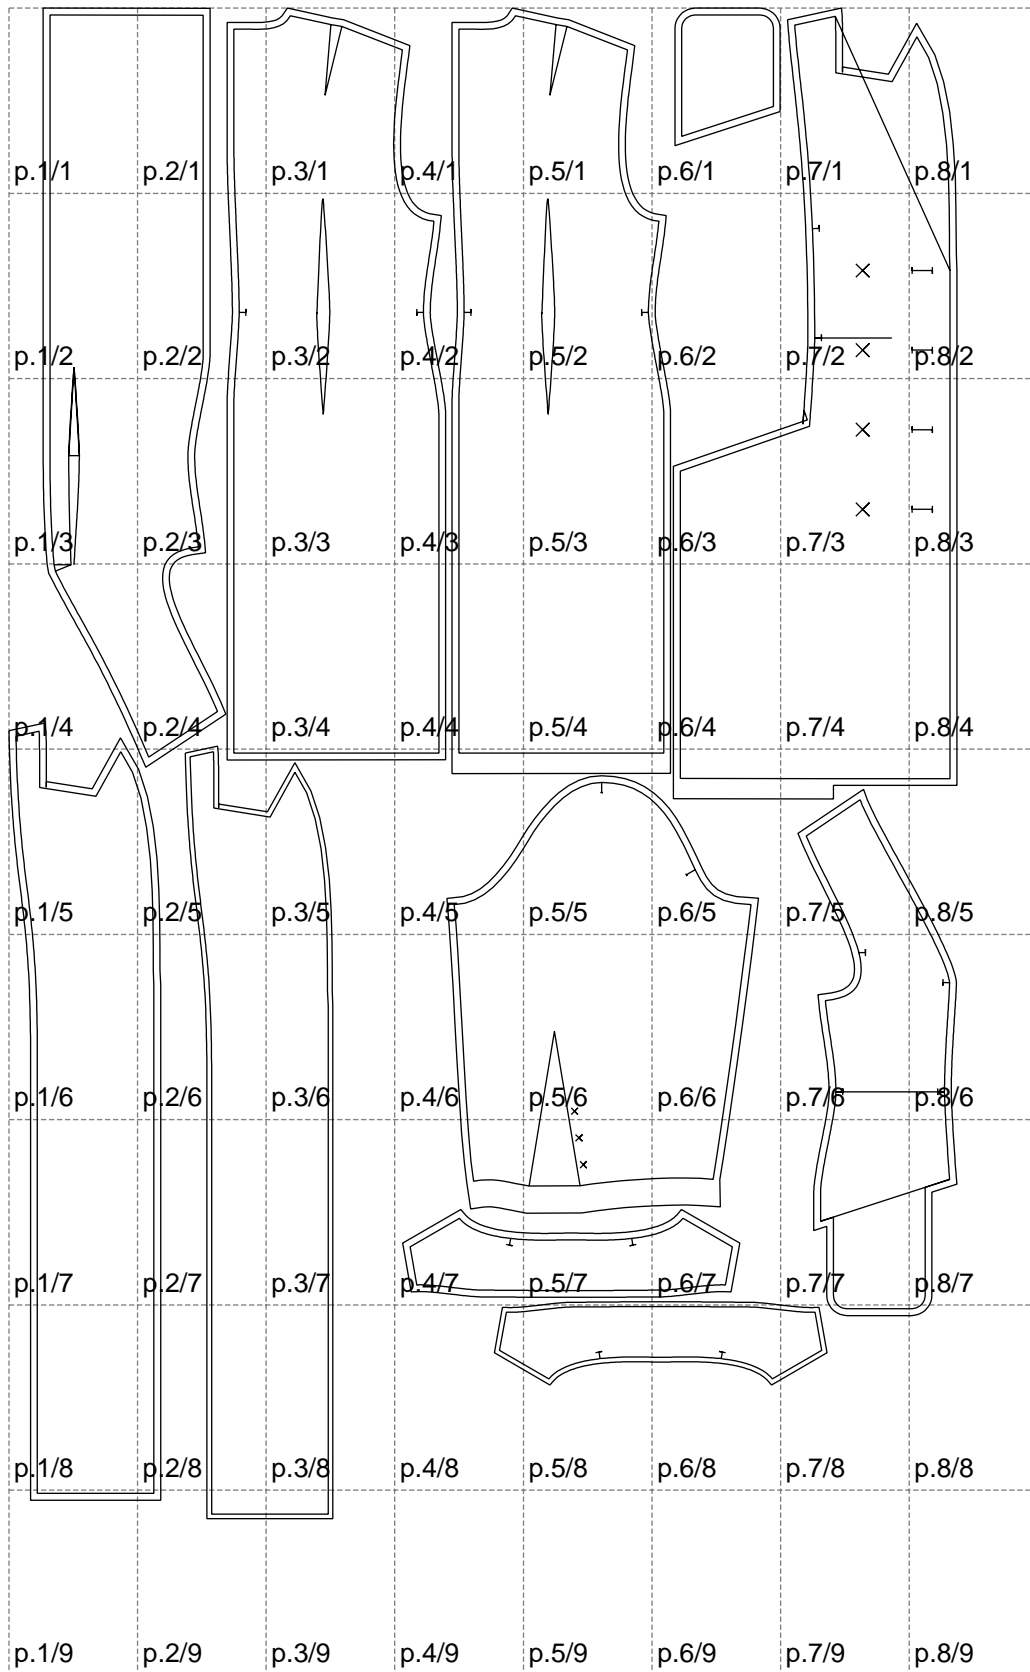

Not for print

Paper size: A4, size:1399.00 x2229.50 mm

Example

size:1438.47 x1915.80 mm

Maneken =1 ver.0

rz_1=170

rz_16=112

rz_17=96.2

rz_18=94

rz_19=120

rz_20=117

.
.
.