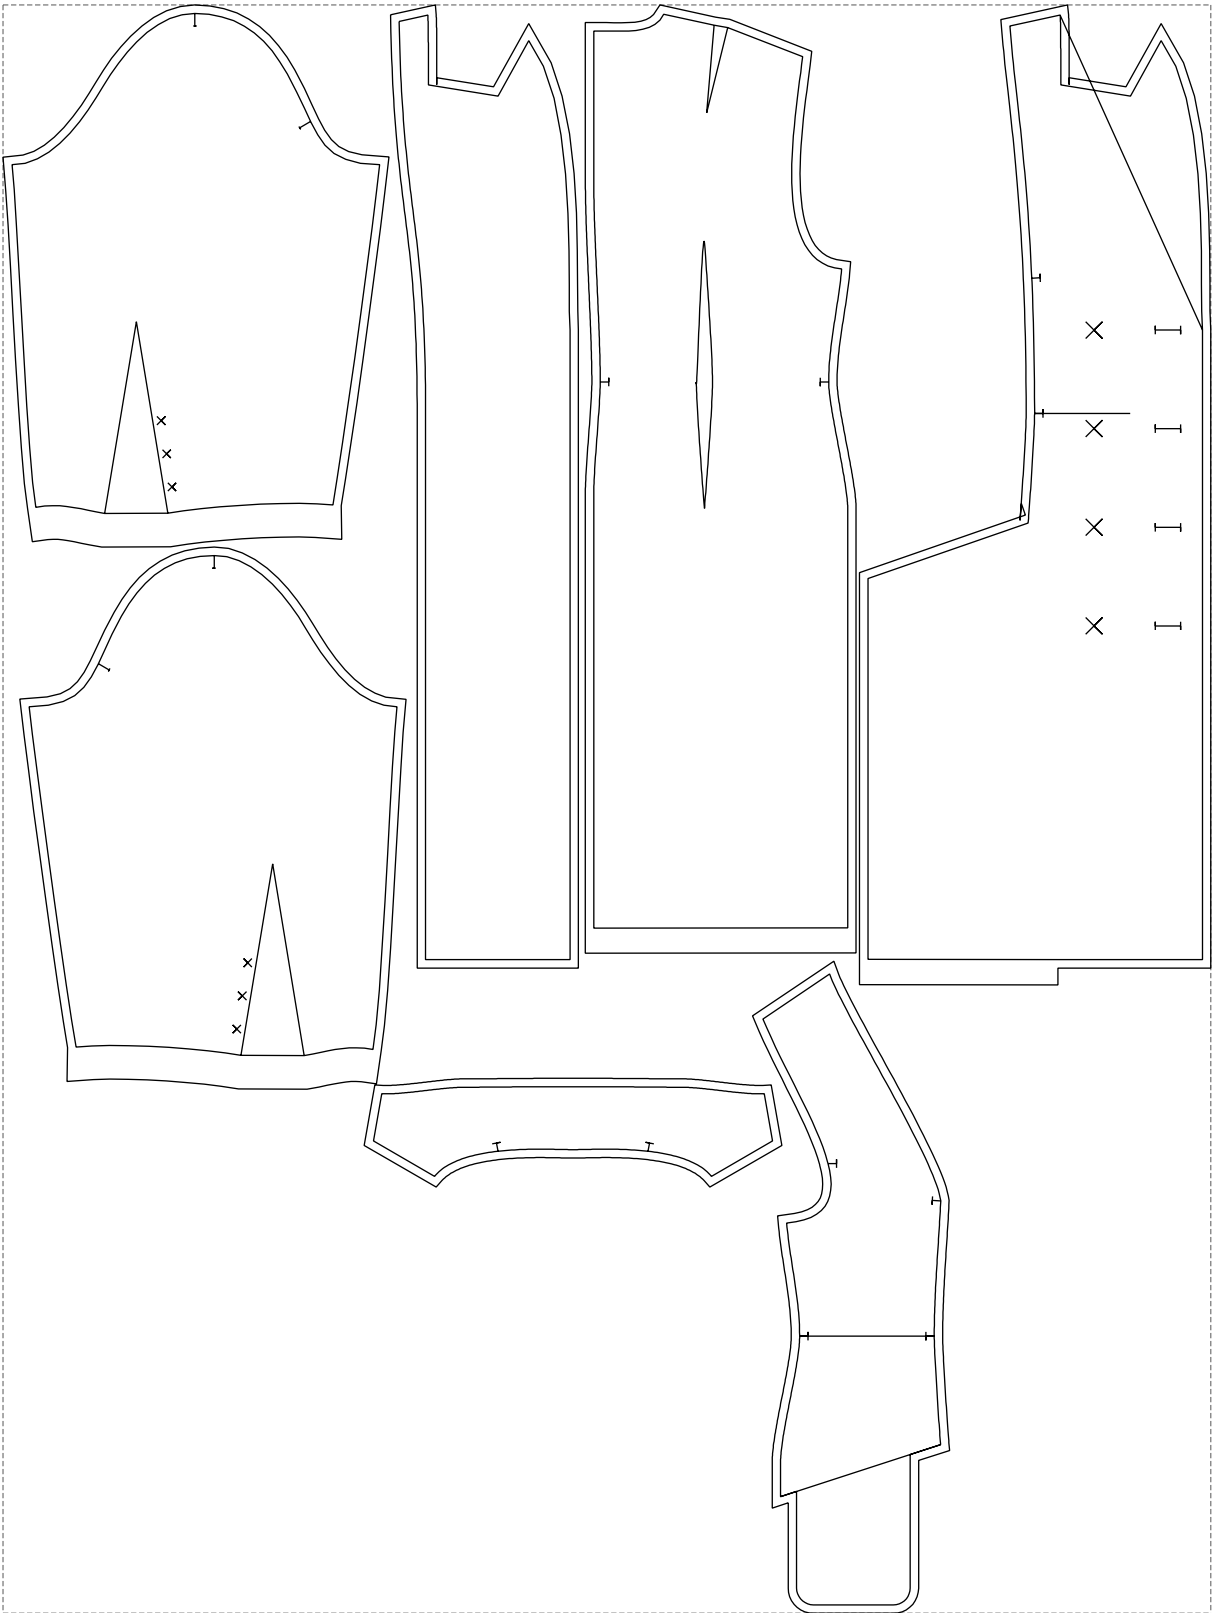

Not for print

Paper size: A4, size:1399.00 x2229.50 mm

Example

size:1438.47 x1915.80 mm

Maneken =1 ver.0

rz_1=170

rz_16=112

rz_17=96.2

rz_18=94

rz_19=120

rz_20=117

.
.
.