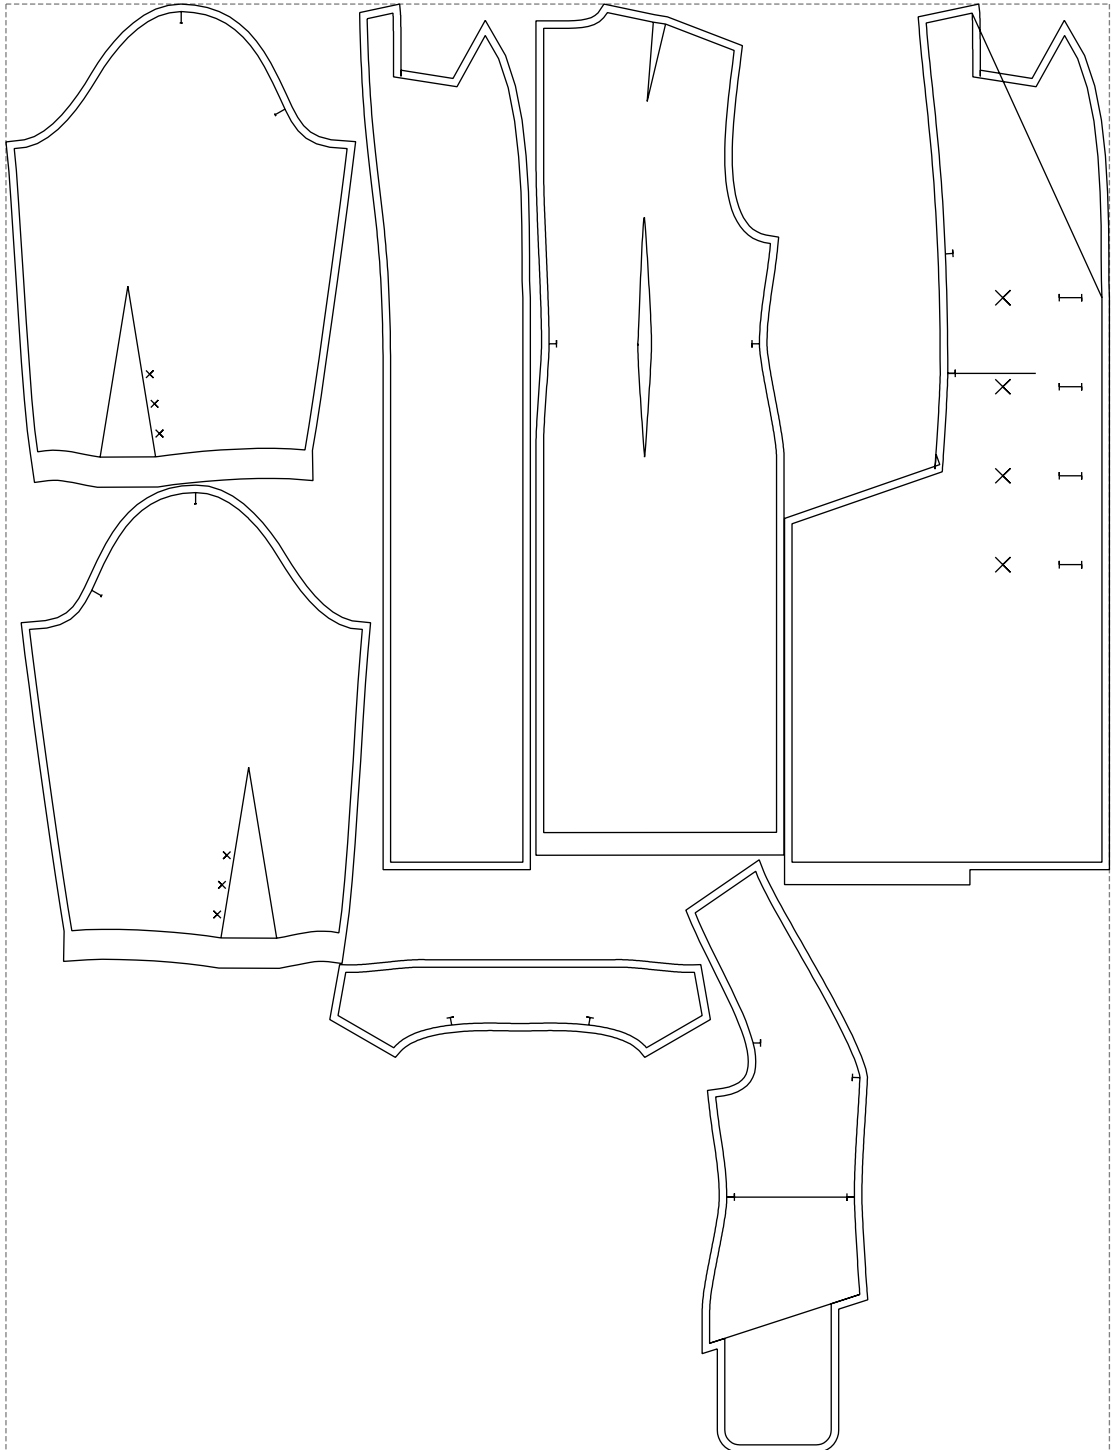

Not for print

Paper size: A4, size:1378.99 x2270.65 mm

# Example

size:1468.89 x1928.43 mm

Maneken =1 ver.0

rz\_1=170

rz\_16=116

rz\_17=100

rz\_18=98.8

rz\_19=124