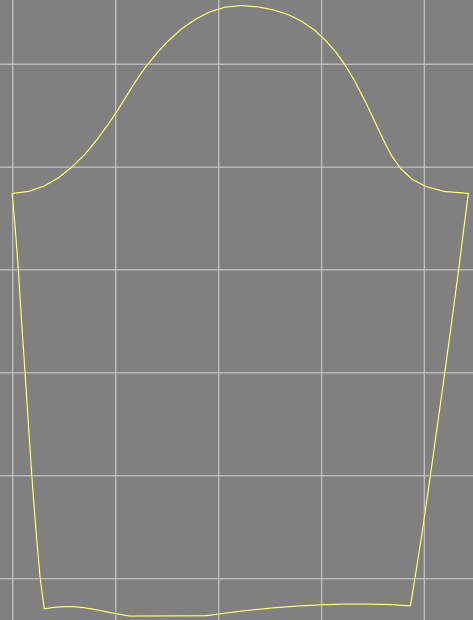

Not for print

Paper size: A4, size:1378.99 x2270.65 mm

# Example

size:1468.89 x1928.43 mm

Maneken =1 ver.0

rz\_1=170

rz\_16=116

rz\_17=100

rz\_18=98.8

rz\_19=124