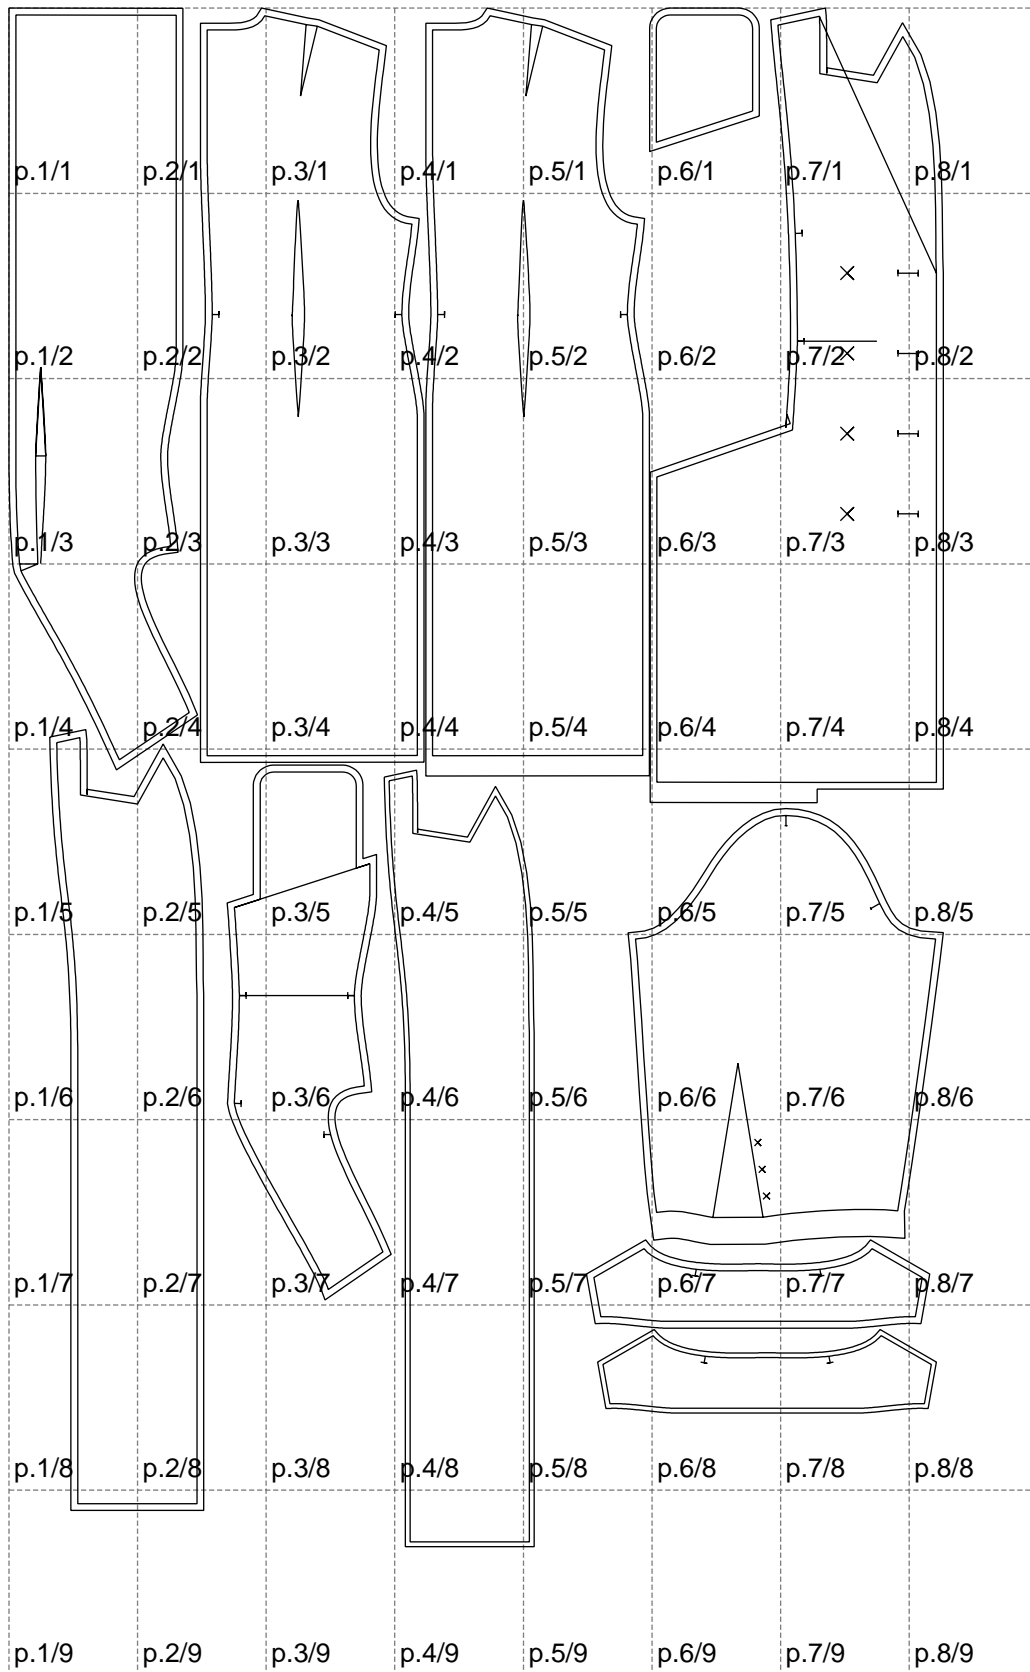

Not for print

Paper size: A4, size:1378.99 x2270.65 mm

# Example

size:1468.89 x1928.43 mm

Maneken =1 ver.0

rz\_1=170

rz\_16=116

rz\_17=100

rz\_18=98.8

rz\_19=124

rz\_20=121

---

. . . . .  
. . . . .  
. . . . .