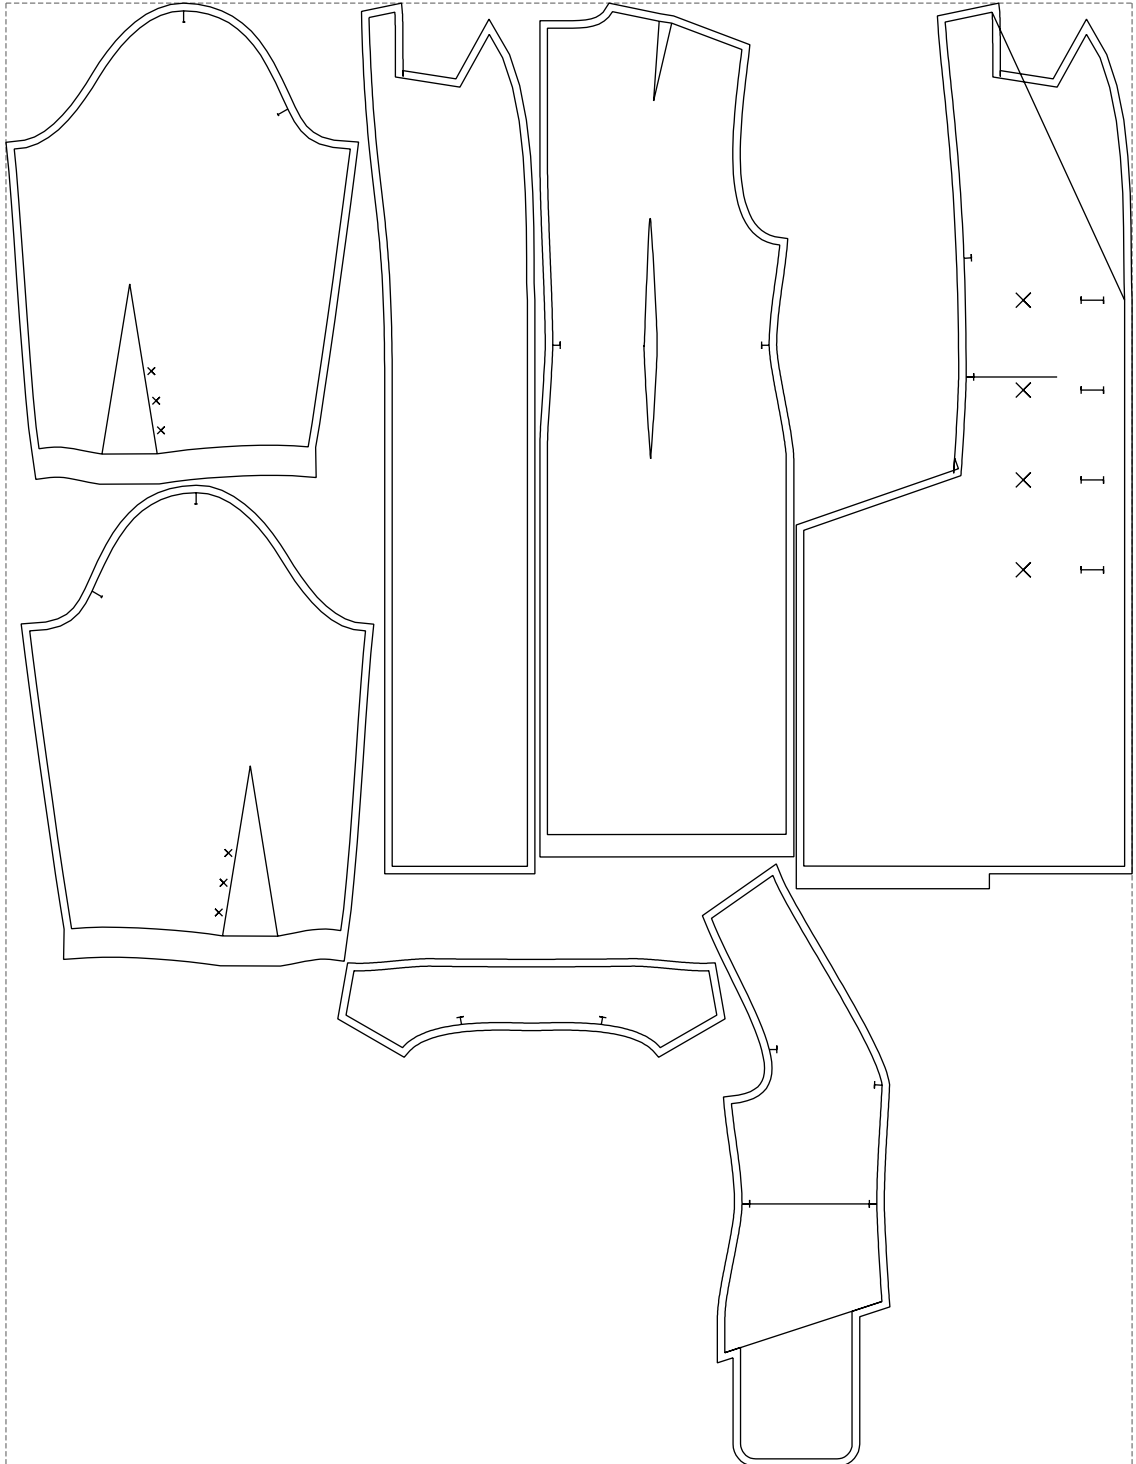

Not for print

Paper size: A4, size:1399.00 x2281.12 mm

# Example

size:1499.00 x1948.22 mm

Maneken =1 ver.0

rz\_1=170

rz\_16=120

rz\_17=104

rz\_18=103.6

rz\_19=128

rz\_20=125.1

---

. . . . .  
. . . . .  
. . . . .