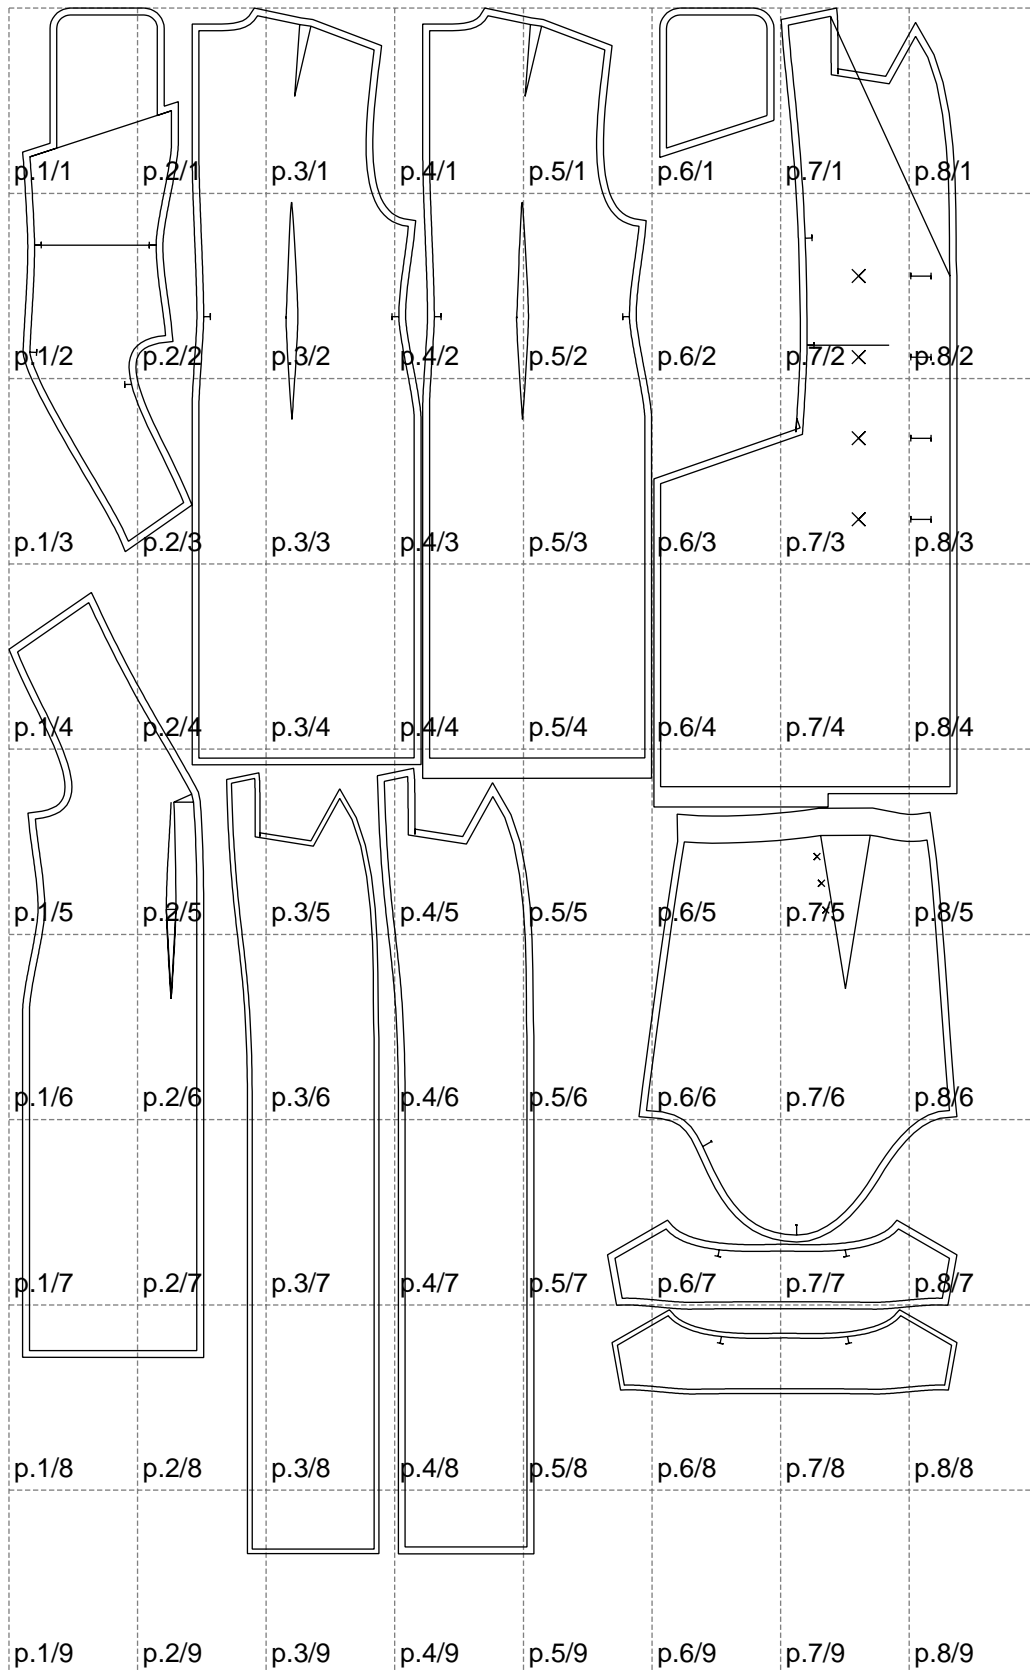

Not for print

Paper size: A4, size:1399.00 x2281.12 mm

# Example

size:1499.00 x1948.22 mm

Maneken =1 ver.0

rz\_1=170

rz\_16=120

rz\_17=104

rz\_18=103.6

rz\_19=128

rz\_20=125.1

---

. . . . .  
. . . . .  
. . . . .