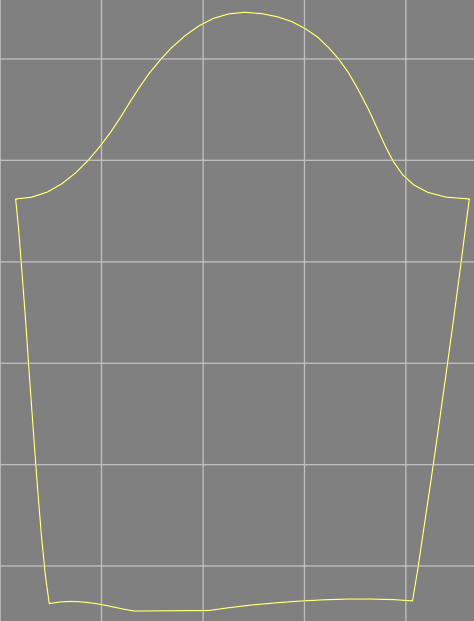

Not for print

Paper size: A4, size:1399.00 x2281.12 mm

# Example

size:1499.00 x1948.22 mm

Maneken =1 ver.0

rz\_1=170

rz\_16=120

rz\_17=104

rz\_18=103.6

rz\_19=128

rz\_20=125.1

---

. . . . .  
. . . . .  
. . . . .