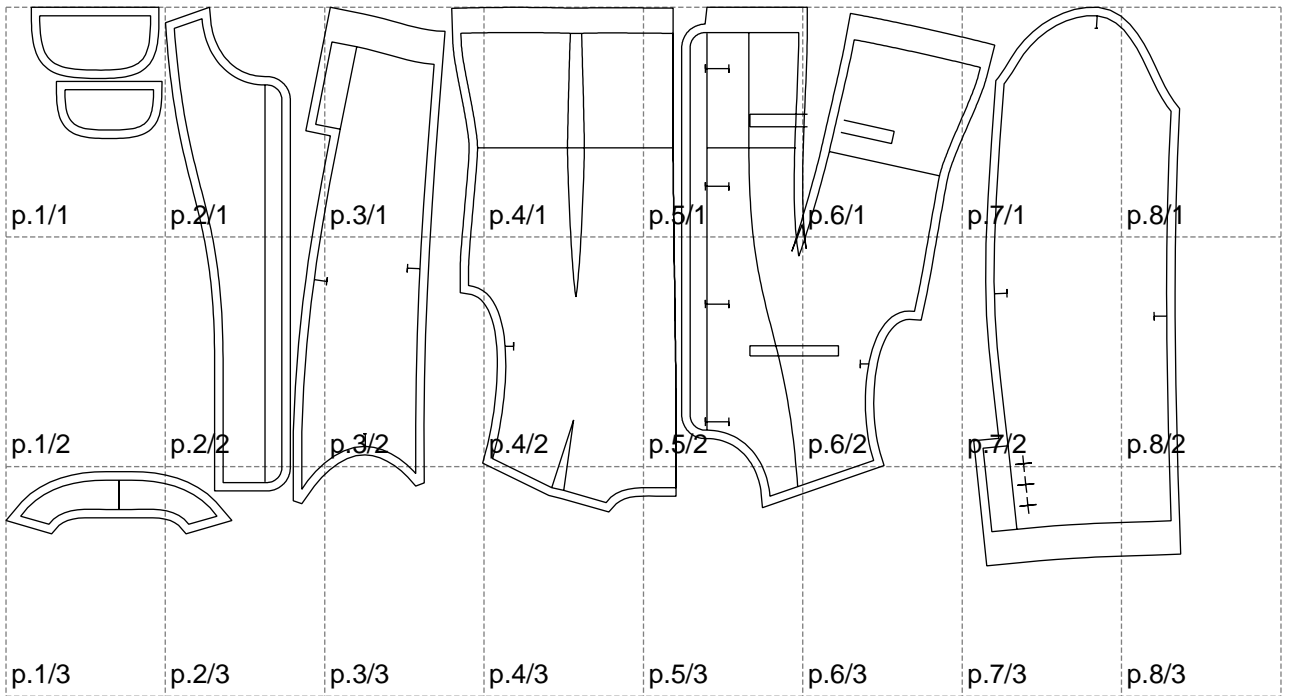

Not for print

Paper size: A4, size:1399.00 x665.10 mm

# Example

size:1499.00 x1230.01 mm

Maneken =1 ver.0

rz\_1=170

rz\_16=88

rz\_17=75.6

rz\_18=67.6

rz\_19=96

rz\_20=94.6

---

. . . . .  
. . . . .  
. . . . .