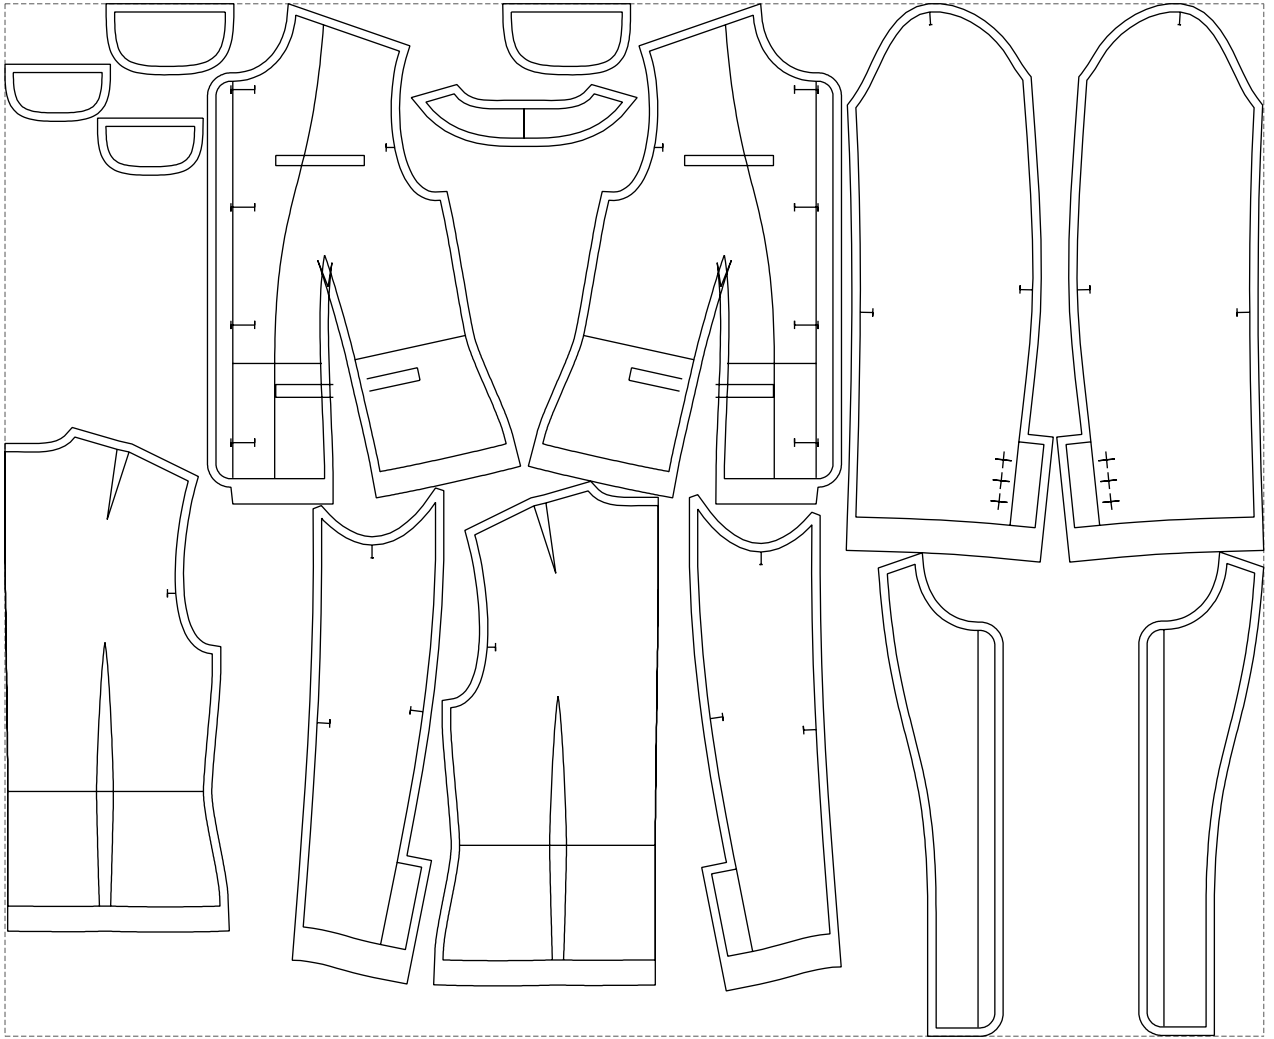

# Example

size:1499.00 x1230.01 mm

Maneken =1 ver.0

rz\_1=170

rz\_16=88

rz\_17=75.6

rz\_18=67.6

rz\_19=96

rz\_20=94.6

---

. . . . .  
. . . . .  
. . . . .