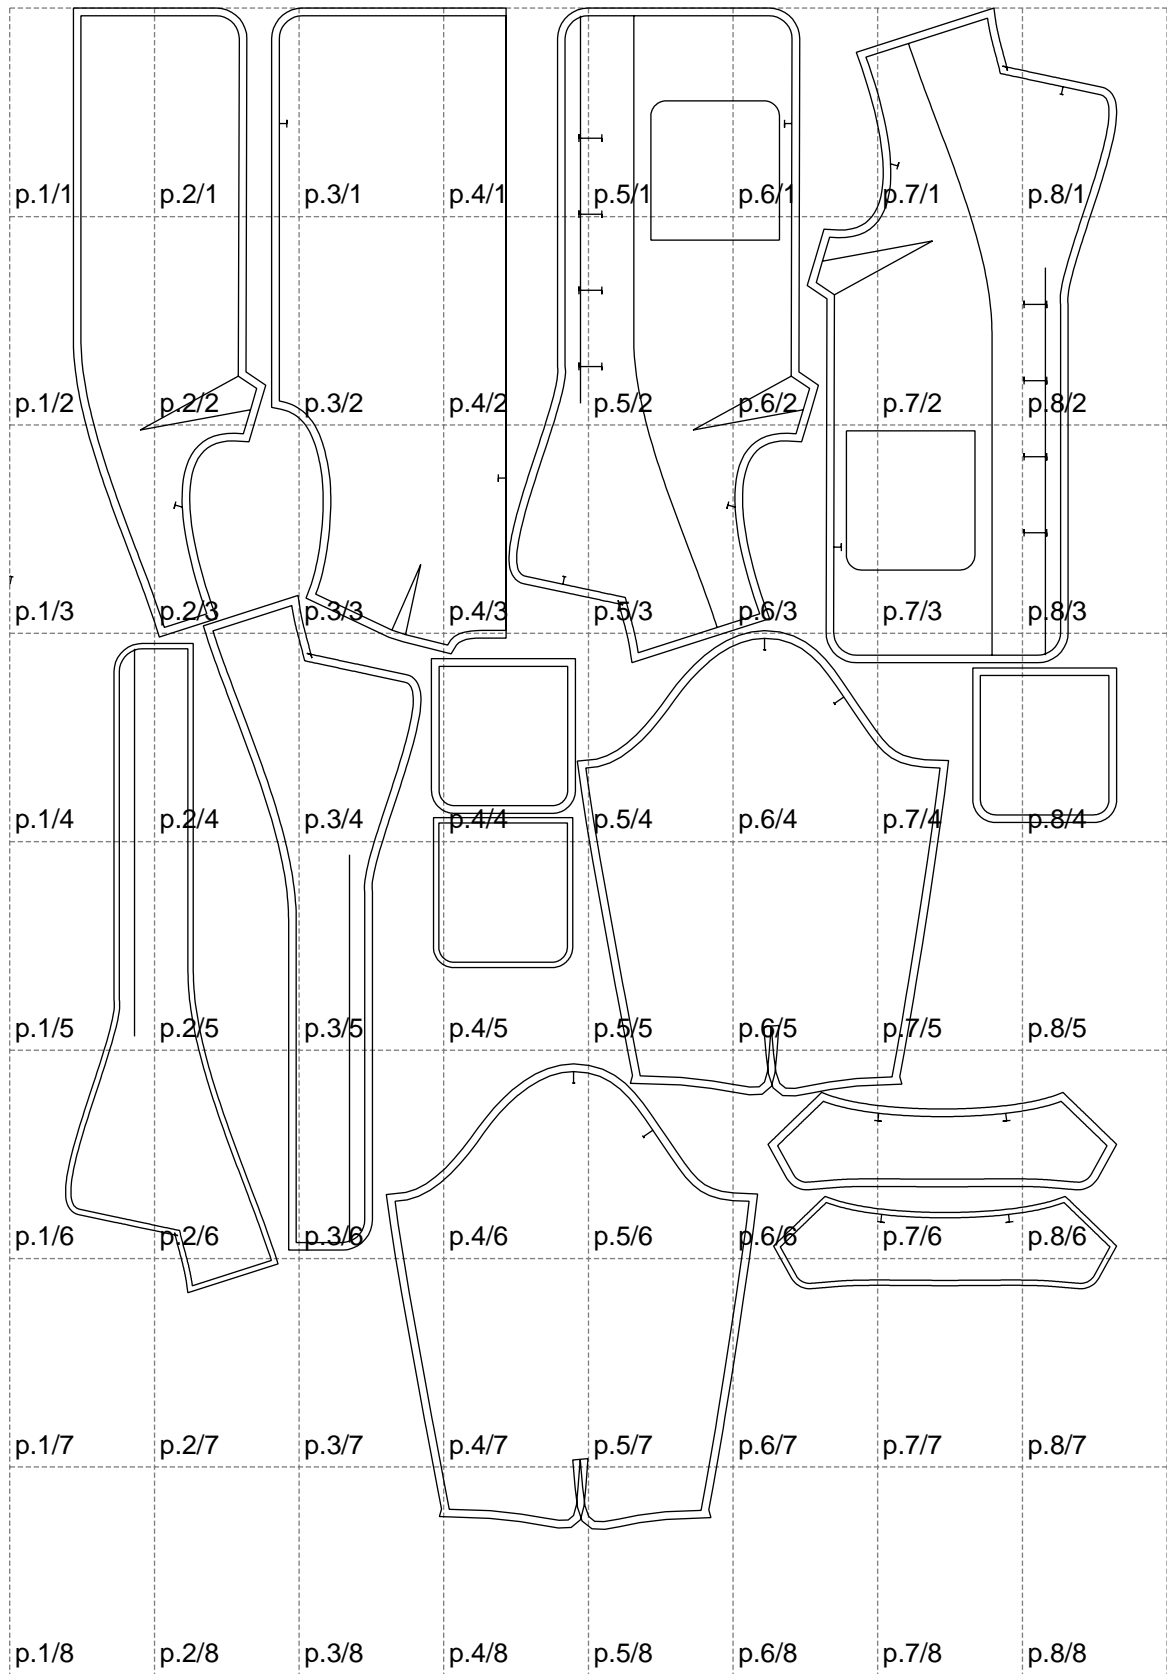

Not for print

Paper size: A4, size:1452.26 x1995.57 mm

# Example

size:307.33 x846.92 mm

Maneken =1 ver.0

rz\_1=170

rz\_16=92

rz\_17=78.8

rz\_18=71.8

rz\_19=100

rz\_20=98.1

---

. . . . .  
. . . . .  
. . . . .