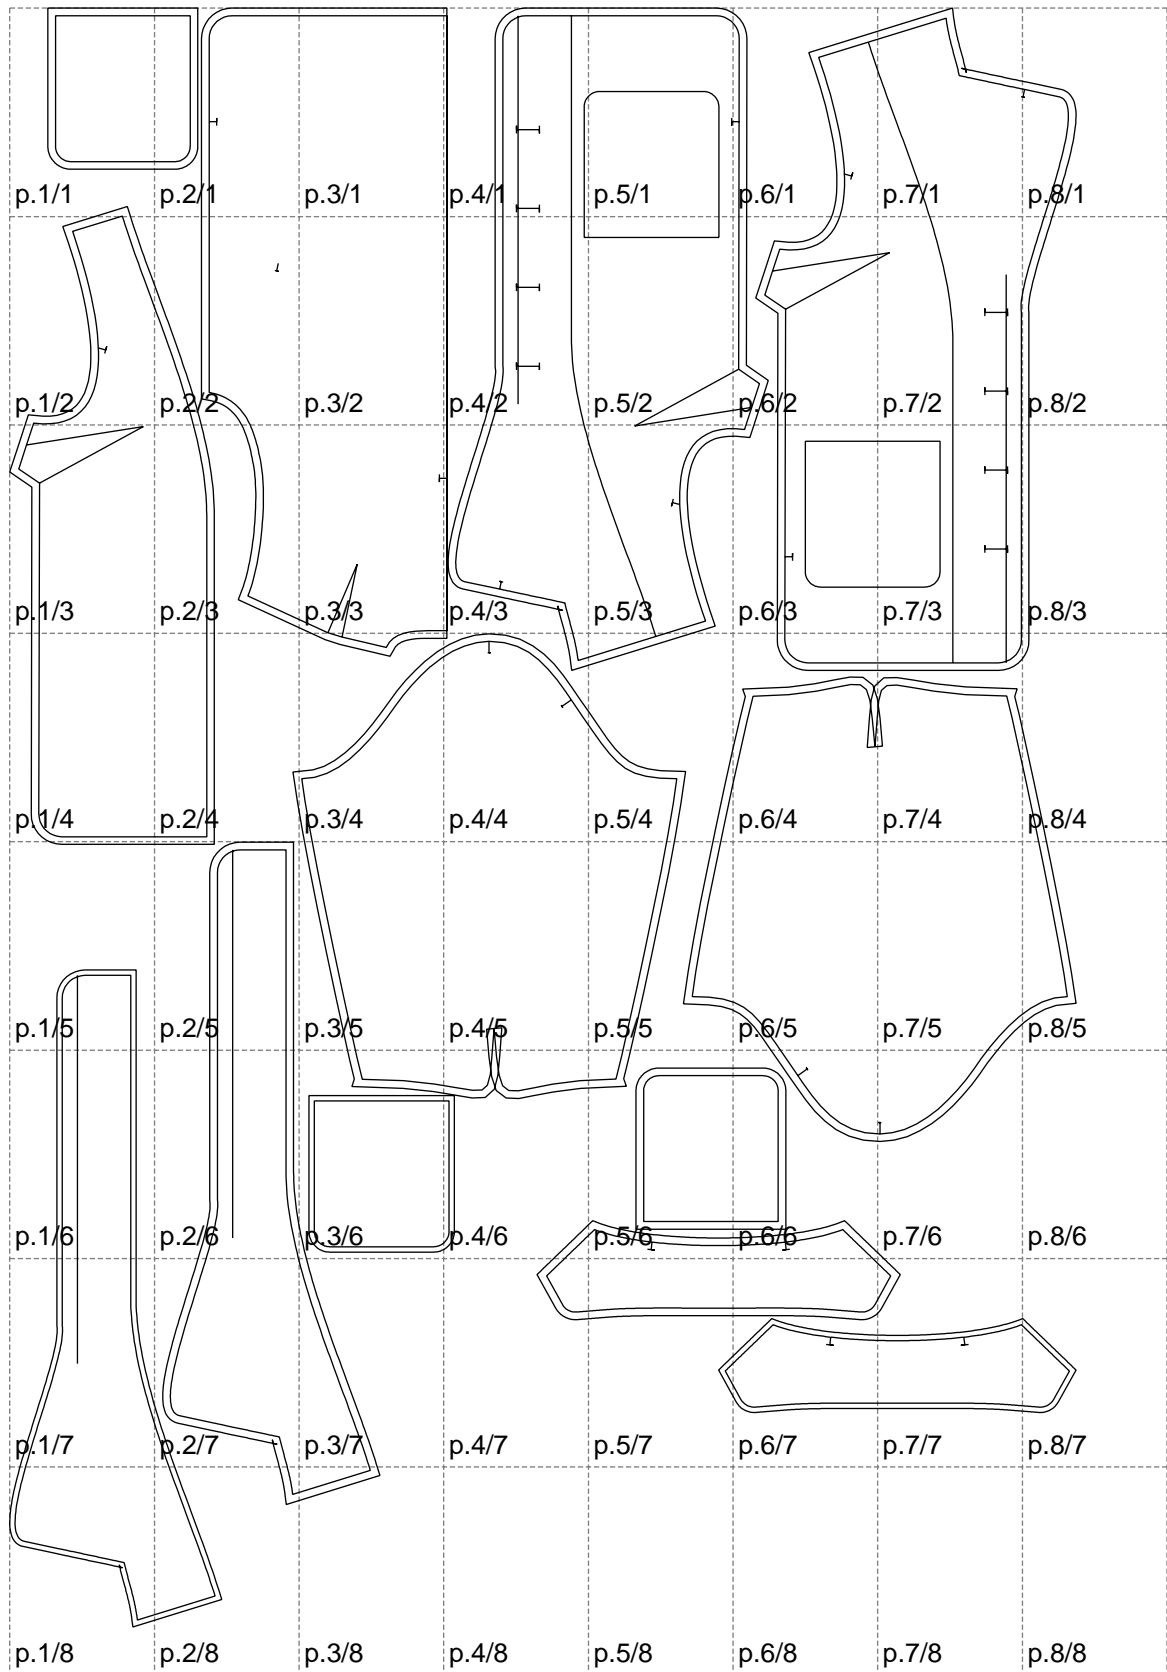

Not for print

Paper size: A4, size:1399.00 x2123.84 mm

# Example

size:321.92 x850.12 mm

Maneken =1 ver.0

rz\_1=170

rz\_16=100

rz\_17=85.4

rz\_18=80.2

rz\_19=108

rz\_20=105.4

---

. . . . .  
. . . . .  
. . . . .