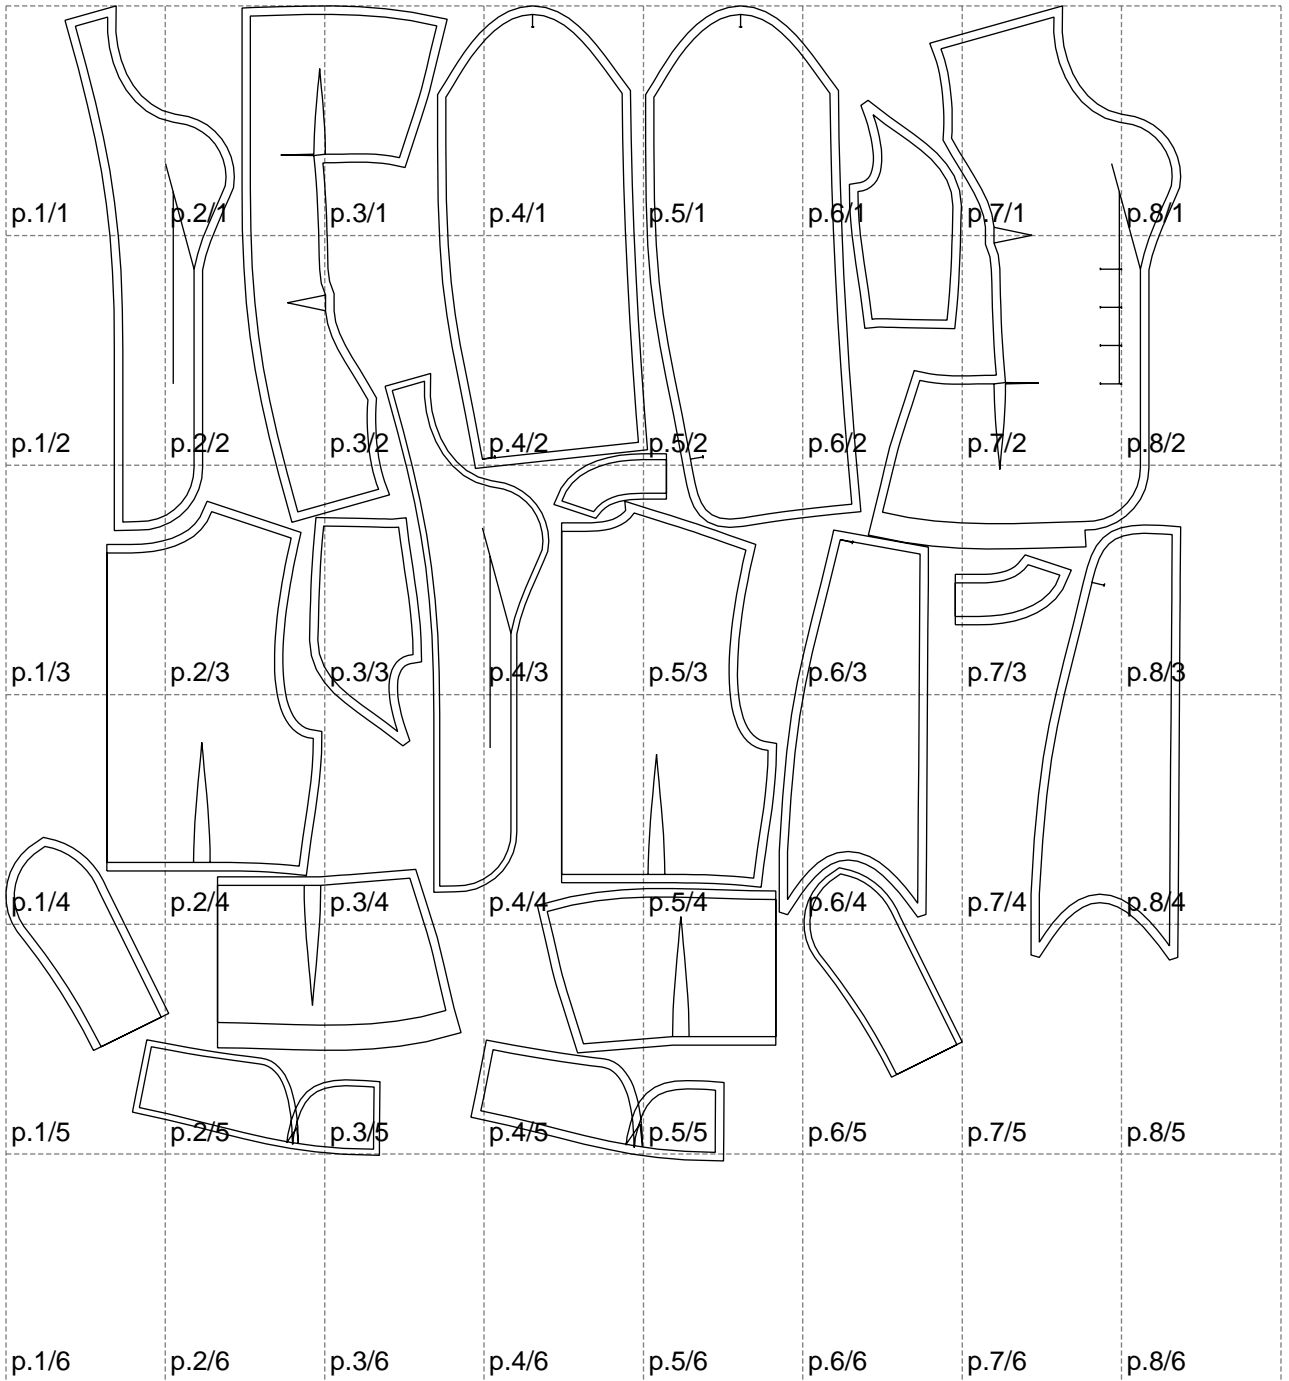

Not for print

Paper size: A4, size:1399.00 x1375.46 mm

# Example

size:1499.00 x673.29 mm

Maneken =1 ver.0

rz\_1=170

rz\_16=92

rz\_17=78.8

rz\_18=71.8

rz\_19=100

rz\_20=98.1

---

. . . . .  
. . . . .  
. . . . .