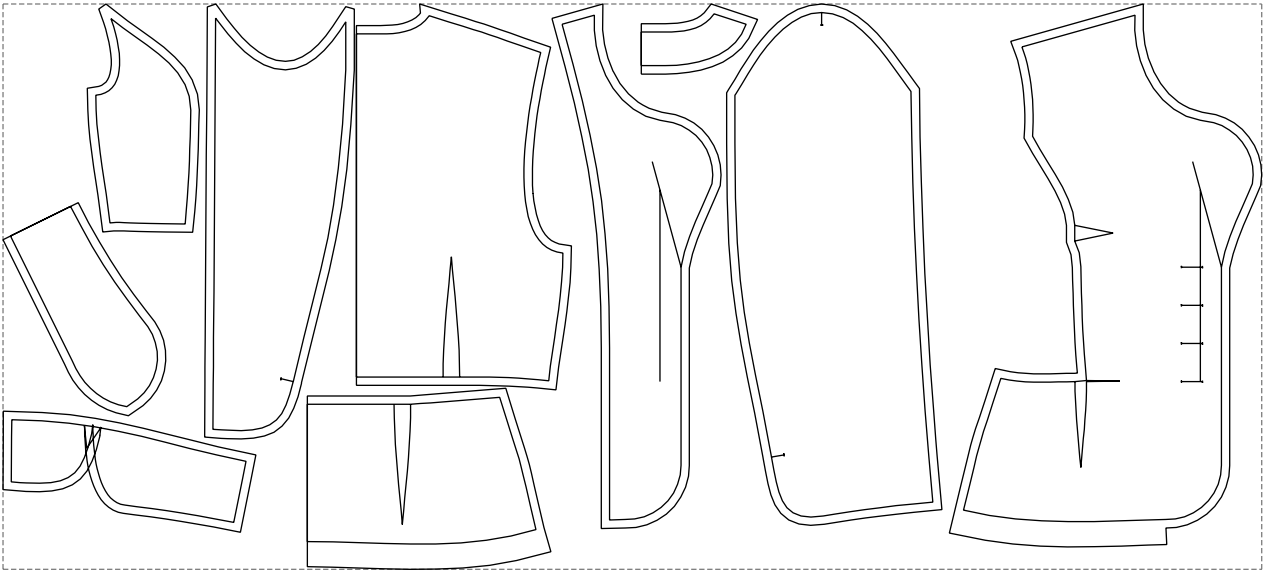

# Example

size:1499.00 x673.29 mm

Maneken =1 ver.0

rz\_1=170

rz\_16=92

rz\_17=78.8

rz\_18=71.8

rz\_19=100