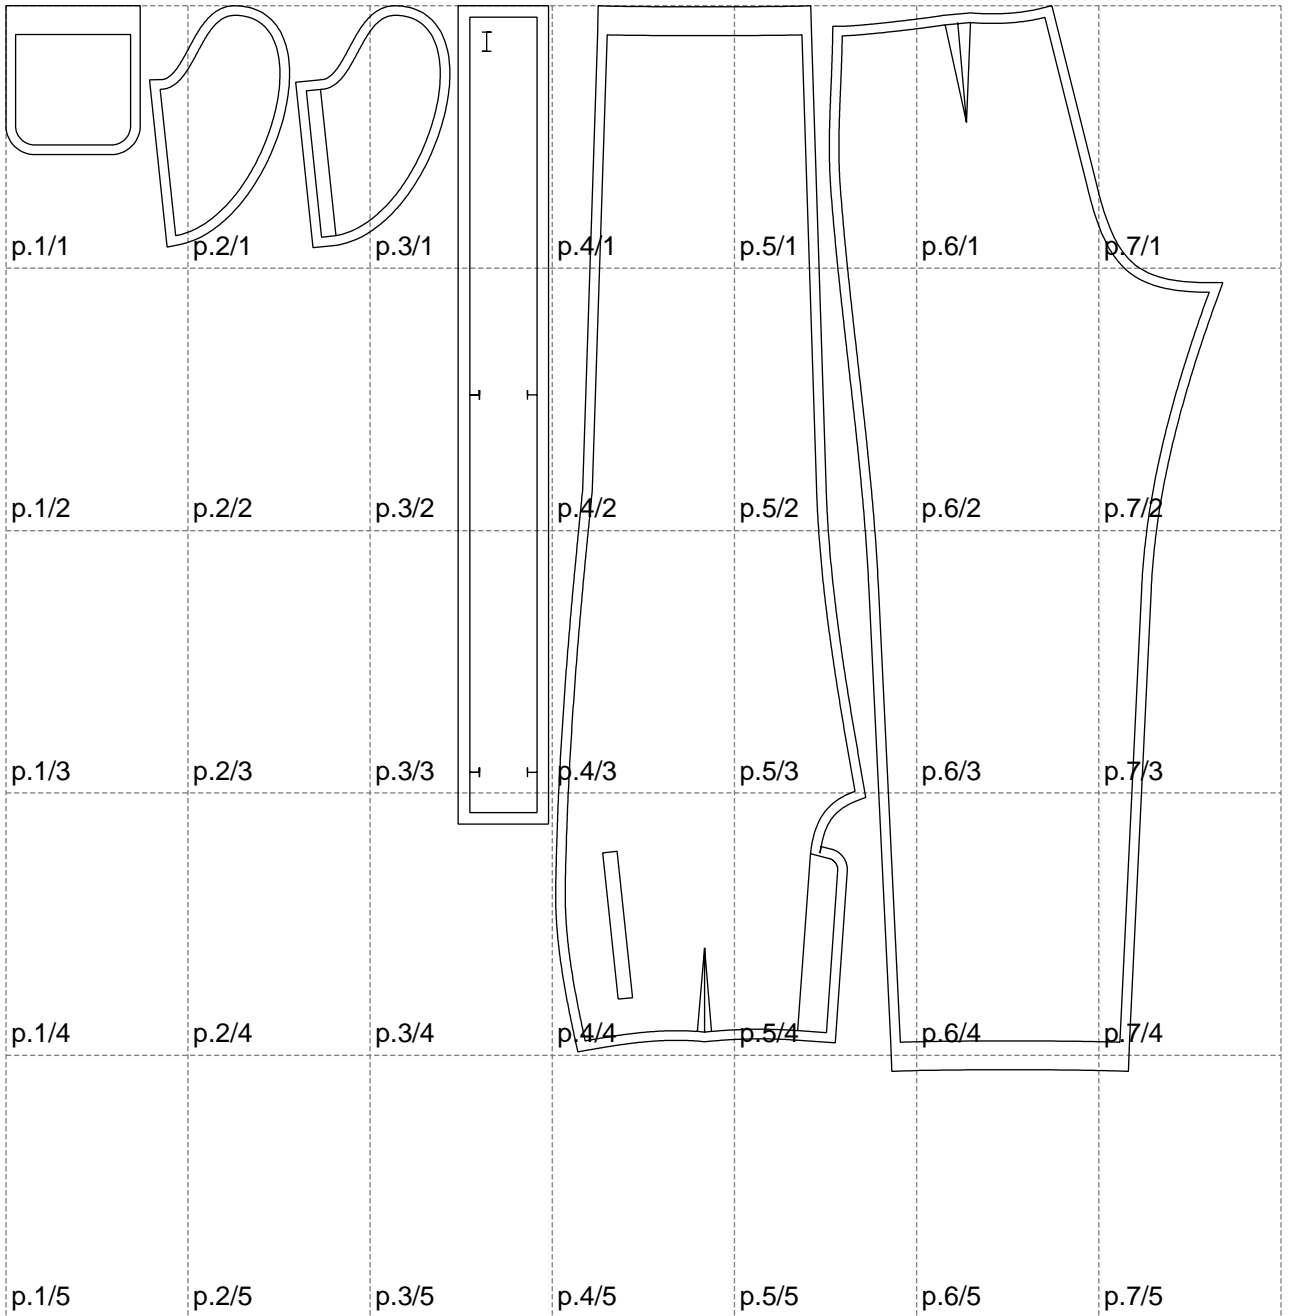

Not for print

Paper size: A4, size:1268.06 x1110.39 mm

Example

size:653.40 x1110.39 mm

Maneken =1 ver.0

rz_1=170

rz_16=92

rz_17=78.8

rz_18=71.8

rz_19=100

rz_20=98.1

.
.
.