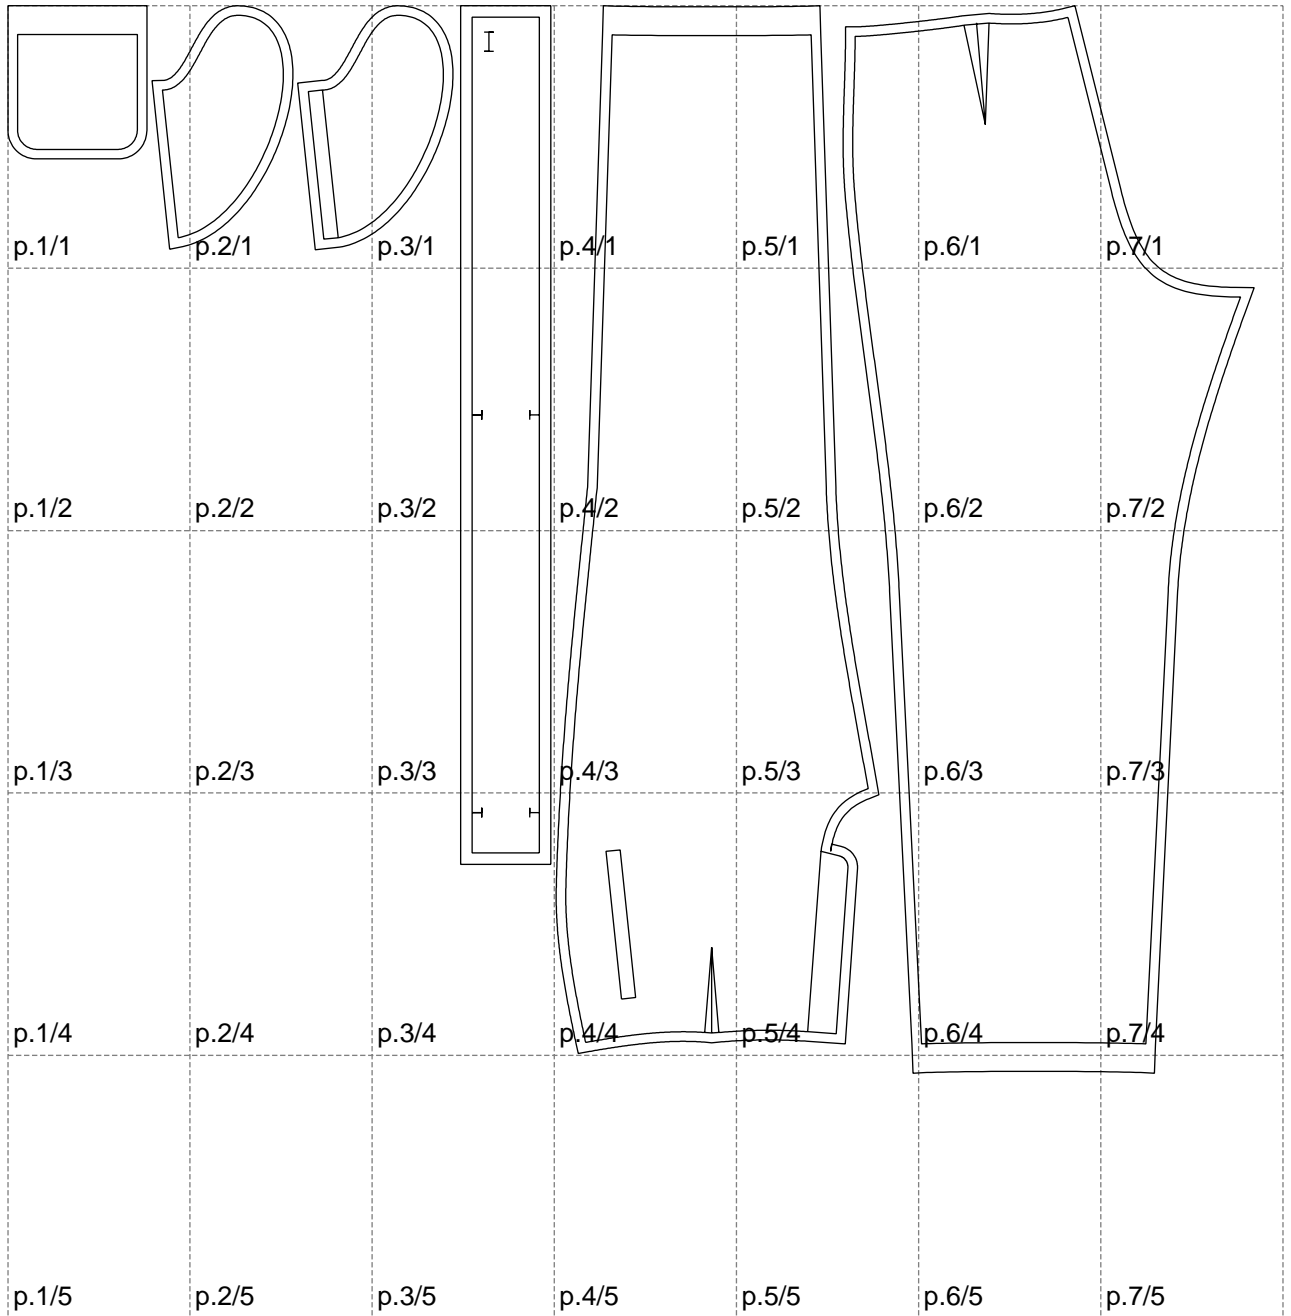

Not for print

Paper size: A4, size:1298.66 x1112.12 mm

# Example

size:676.45 x1112.12 mm

Maneken =1 ver.0

rz\_1=170

rz\_16=96

rz\_17=82

rz\_18=76

rz\_19=104

rz\_20=101.8

---

. . . . .  
. . . . .  
. . . . .