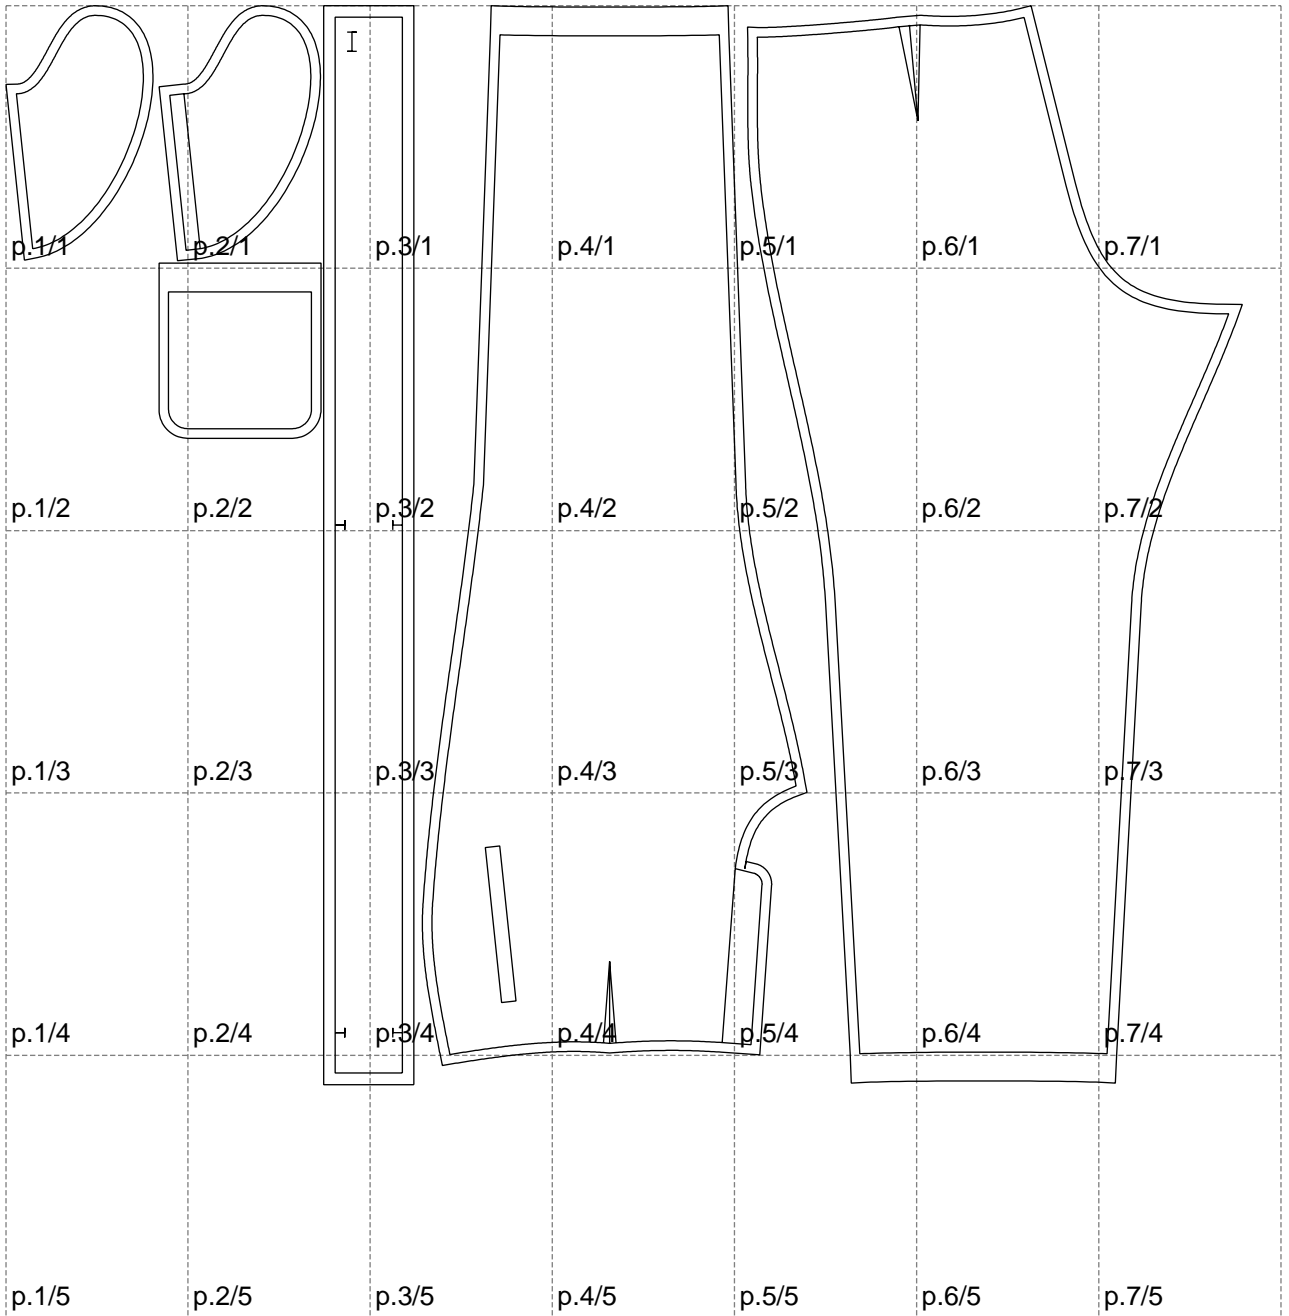

Not for print

Paper size: A4, size:1288.49 x1124.10 mm

# Example

size:615.86 x1124.10 mm

Maneken =1 ver.0

rz\_1=170

rz\_16=116

rz\_17=100

rz\_18=98.8

rz\_19=124

rz\_20=121

---

. . . . .  
. . . . .  
. . . . .