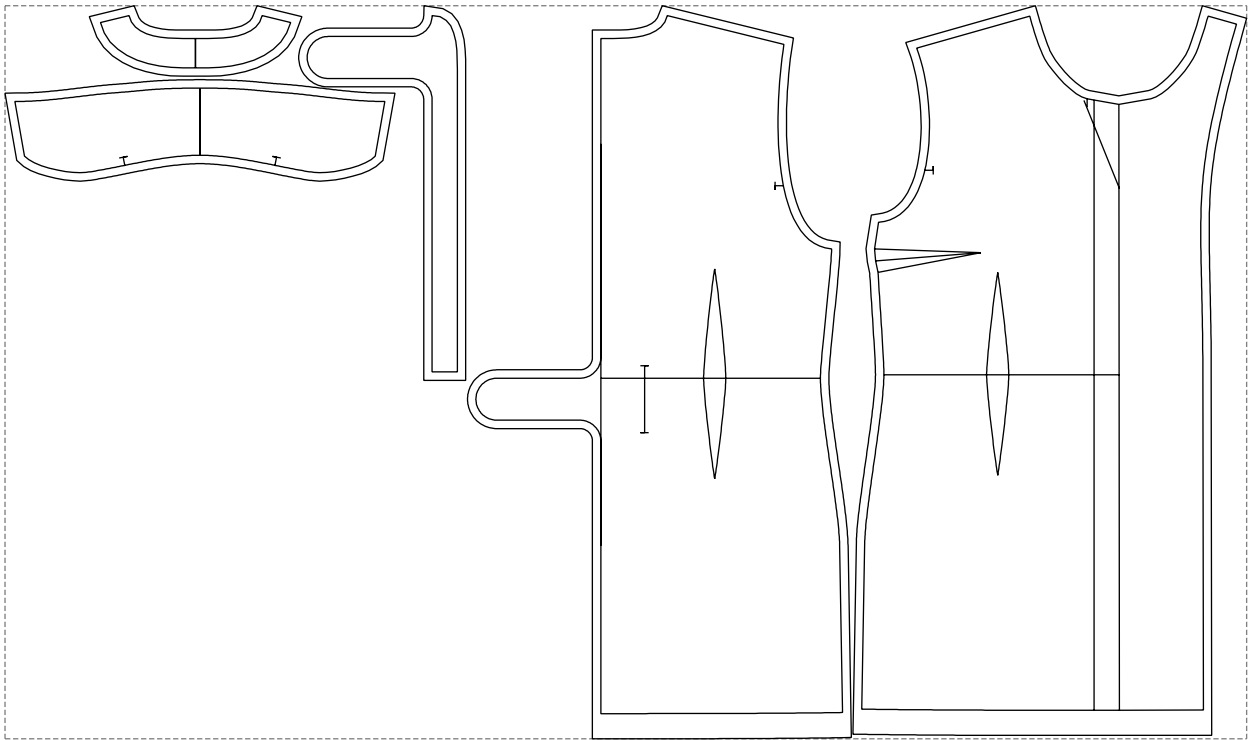

Not for print

Paper size: A4, size:1389.00 x1351.16 mm

# Example

size:1478.91 x873.19 mm

Maneken =1 ver.0

rz\_1=170

rz\_16=92

rz\_17=78.8

rz\_18=71.8

rz\_19=100

rz\_20=98.1

---

. . . . .  
. . . . .  
. . . . .