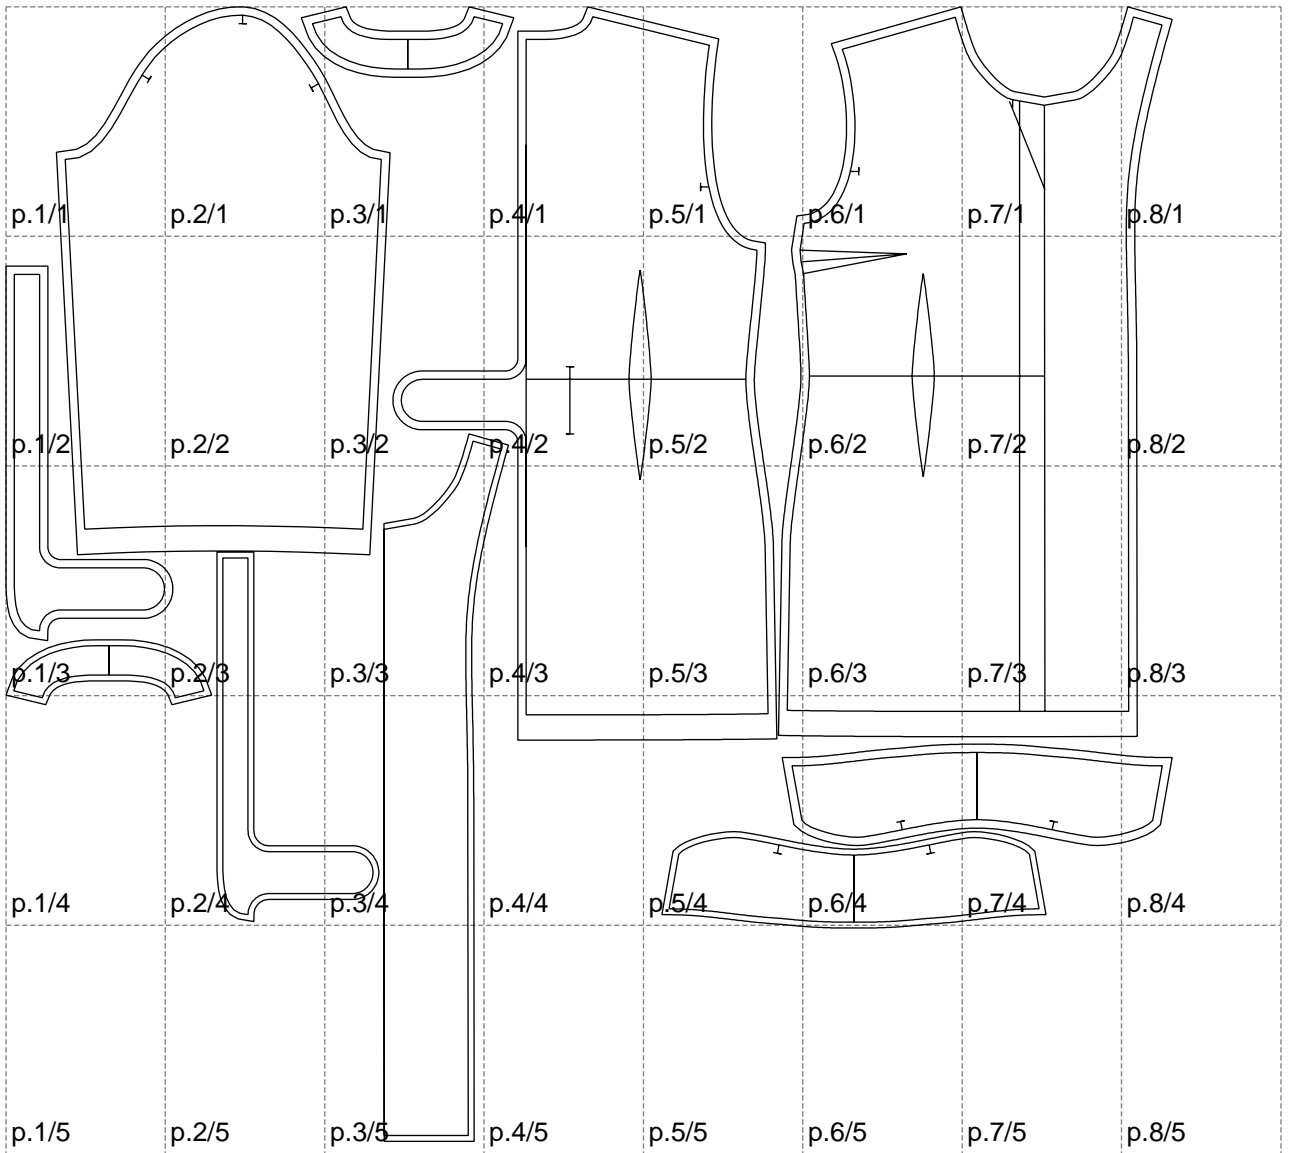

Not for print

Paper size: A4, size:1389.00 x1351.16 mm

# Example

size:1478.91 x873.19 mm

Maneken =1 ver.0

rz\_1=170

rz\_16=92

rz\_17=78.8

rz\_18=71.8

rz\_19=100

rz\_20=98.1

---

. . . . .  
. . . . .  
. . . . .