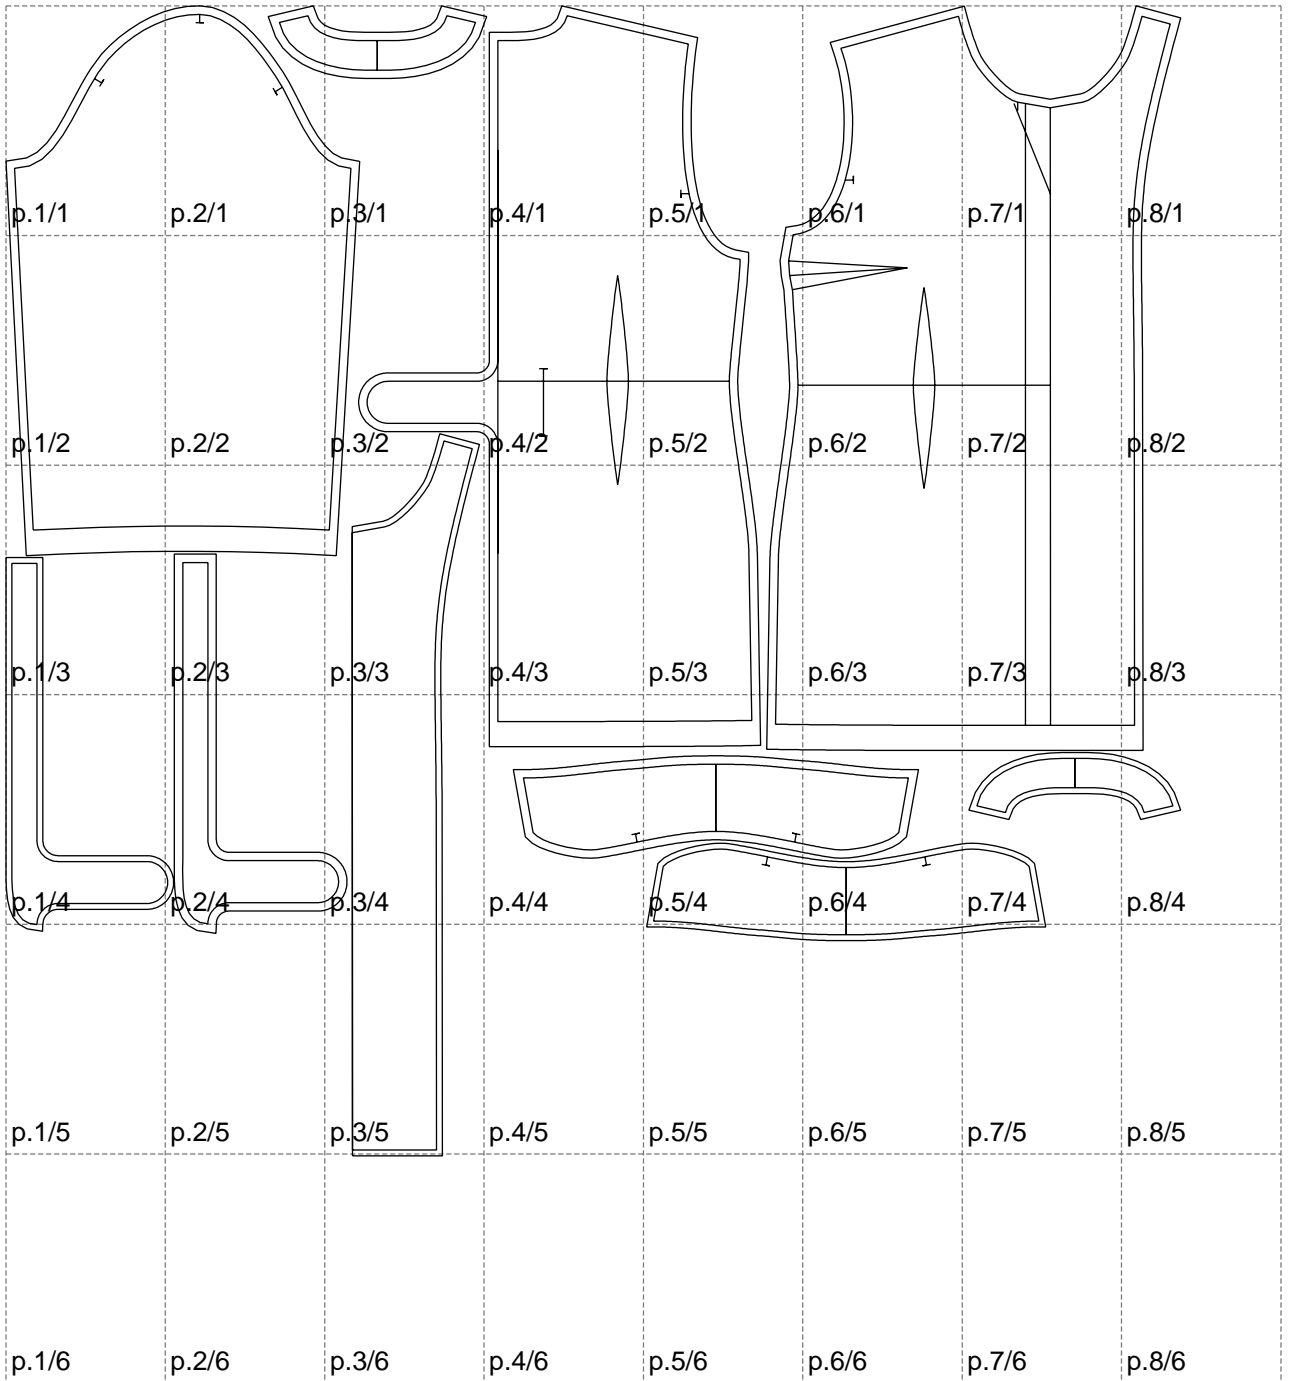

Not for print

Paper size: A4, size:1399.00 x1369.43 mm

# Example

size:1468.80 x886.61 mm

Maneken =1 ver.0

rz\_1=170

rz\_16=100

rz\_17=85.4

rz\_18=80.2

rz\_19=108

rz\_20=105.4

---

. . . . .  
. . . . .  
. . . . .