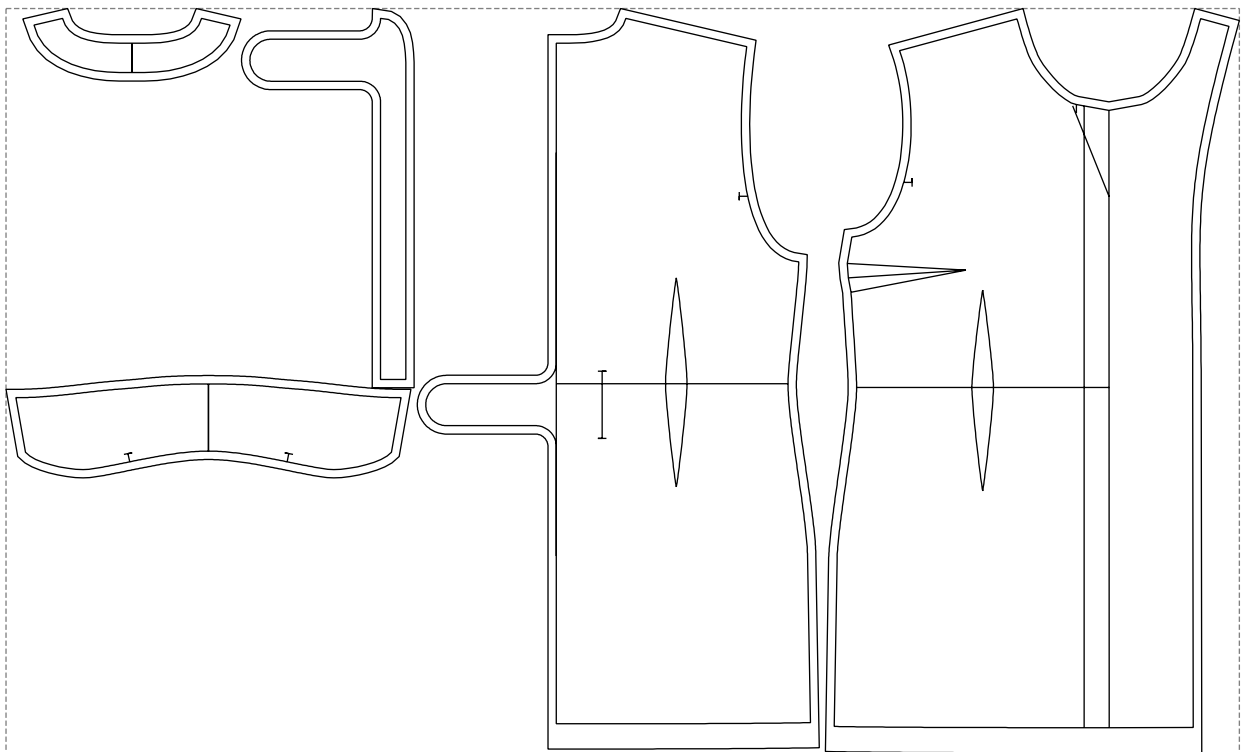

Not for print

Paper size: A4, size:1399.00 x1369.43 mm

# Example

size:1468.80 x886.61 mm

Maneken =1 ver.0

rz\_1=170

rz\_16=100

rz\_17=85.4

rz\_18=80.2

rz\_19=108

rz\_20=105.4

---

. . . . .  
. . . . .  
. . . . .