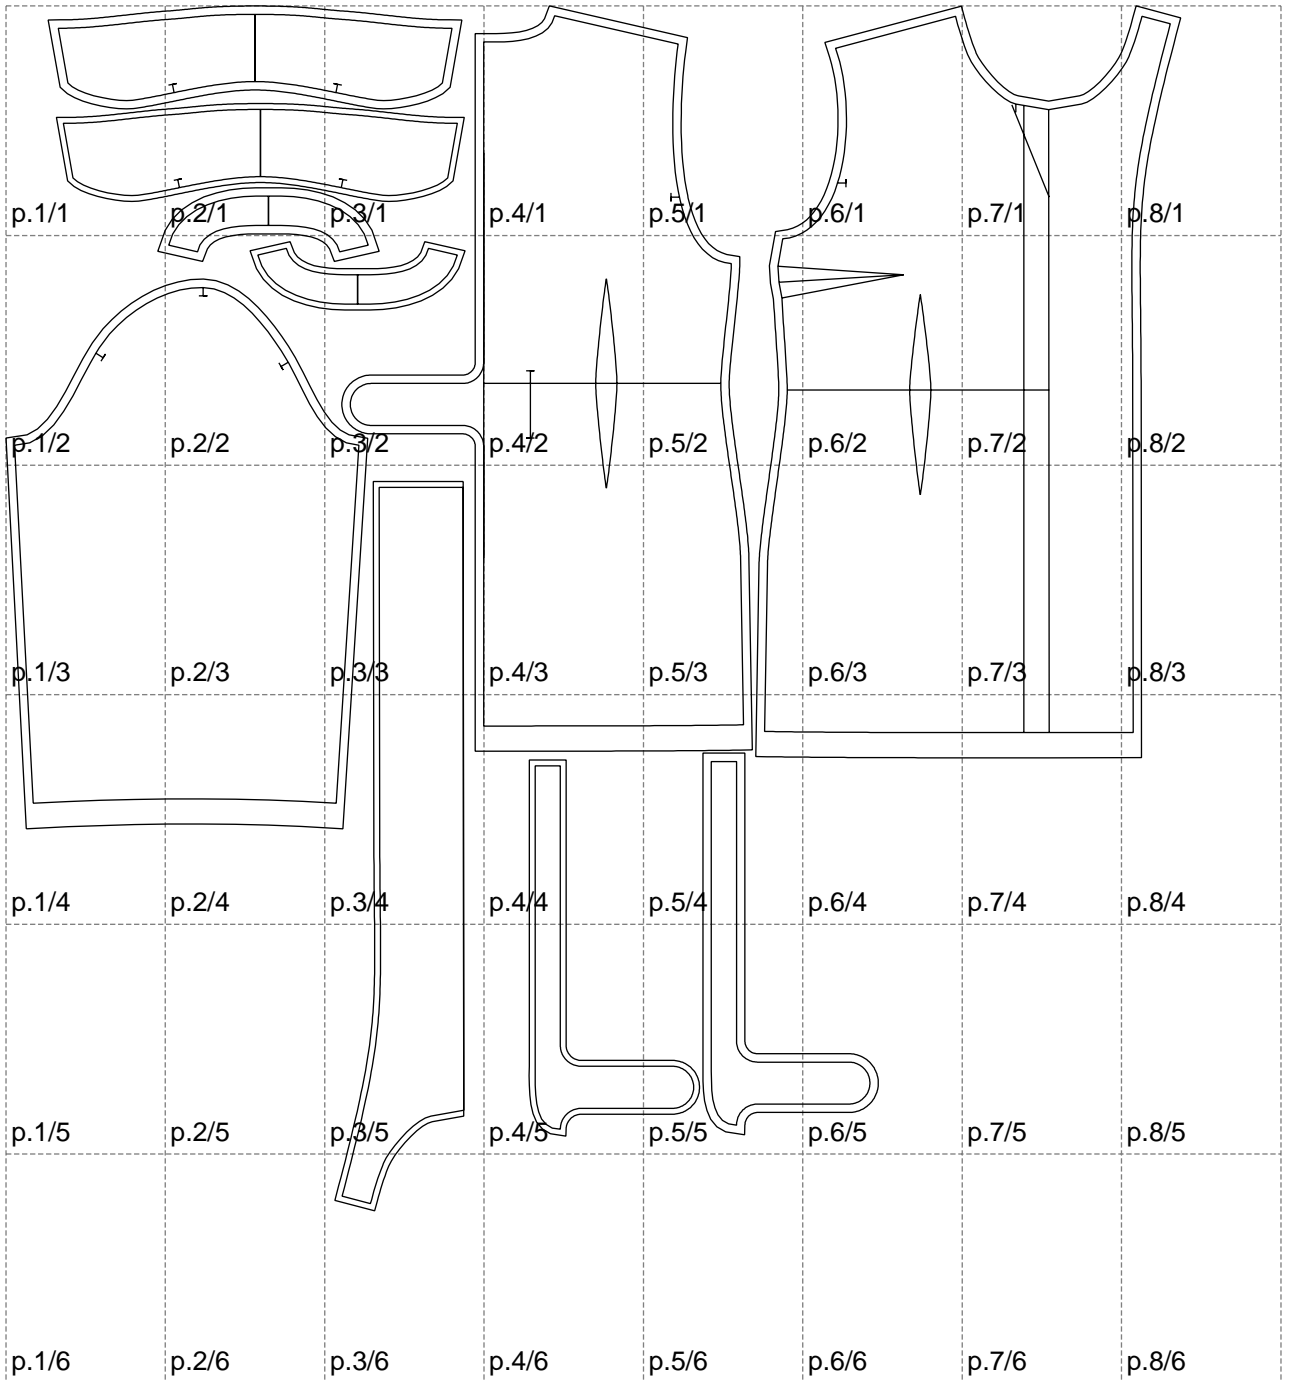

Not for print

Paper size: A4, size:1399.00 x1434.79 mm

# Example

size:1499.00 x895.25 mm

Maneken =1 ver.0

rz\_1=170

rz\_16=104

rz\_17=88.9

rz\_18=84.4

rz\_19=112

rz\_20=109.3

---

. . . . .  
. . . . .  
. . . . .