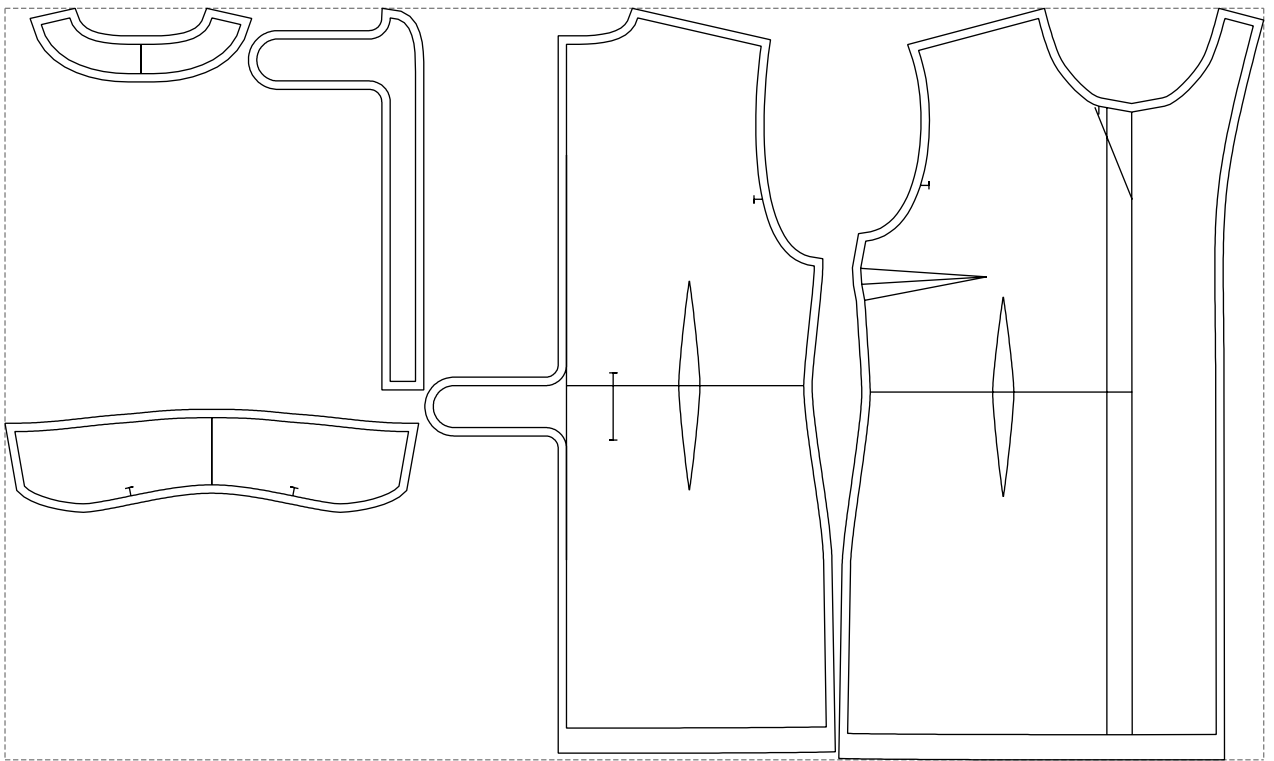

Not for print

Paper size: A4, size:1399.00 x1434.79 mm

# Example

size:1499.00 x895.25 mm

Maneken =1 ver.0

rz\_1=170

rz\_16=104

rz\_17=88.9

rz\_18=84.4

rz\_19=112

rz\_20=109.3

---

. . . . .  
. . . . .  
. . . . .