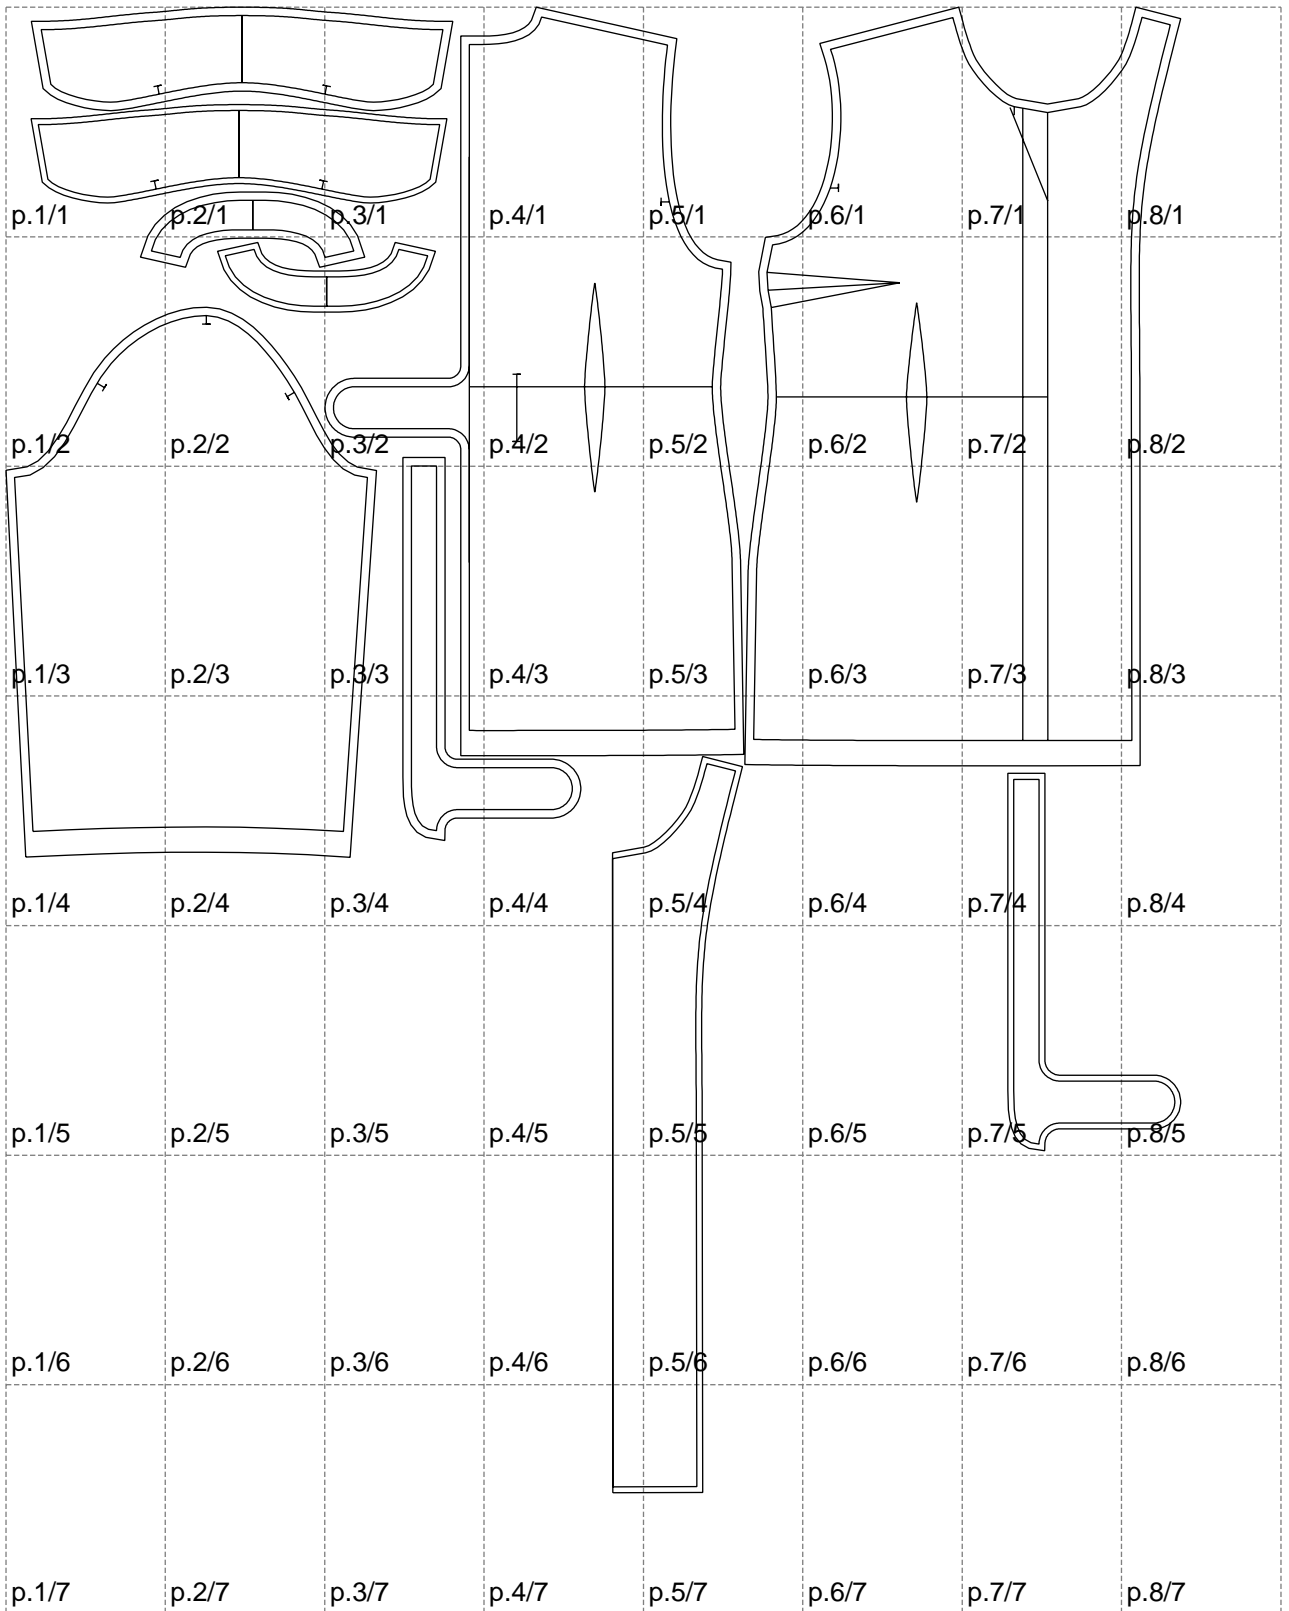

Not for print

Paper size: A4, size:1399.00 x1768.87 mm

# Example

size:1499.00 x903.33 mm

Maneken =1 ver.0

rz\_1=170

rz\_16=108

rz\_17=92.5

rz\_18=89.2

rz\_19=116

rz\_20=113

---

. . . . .  
. . . . .  
. . . . .