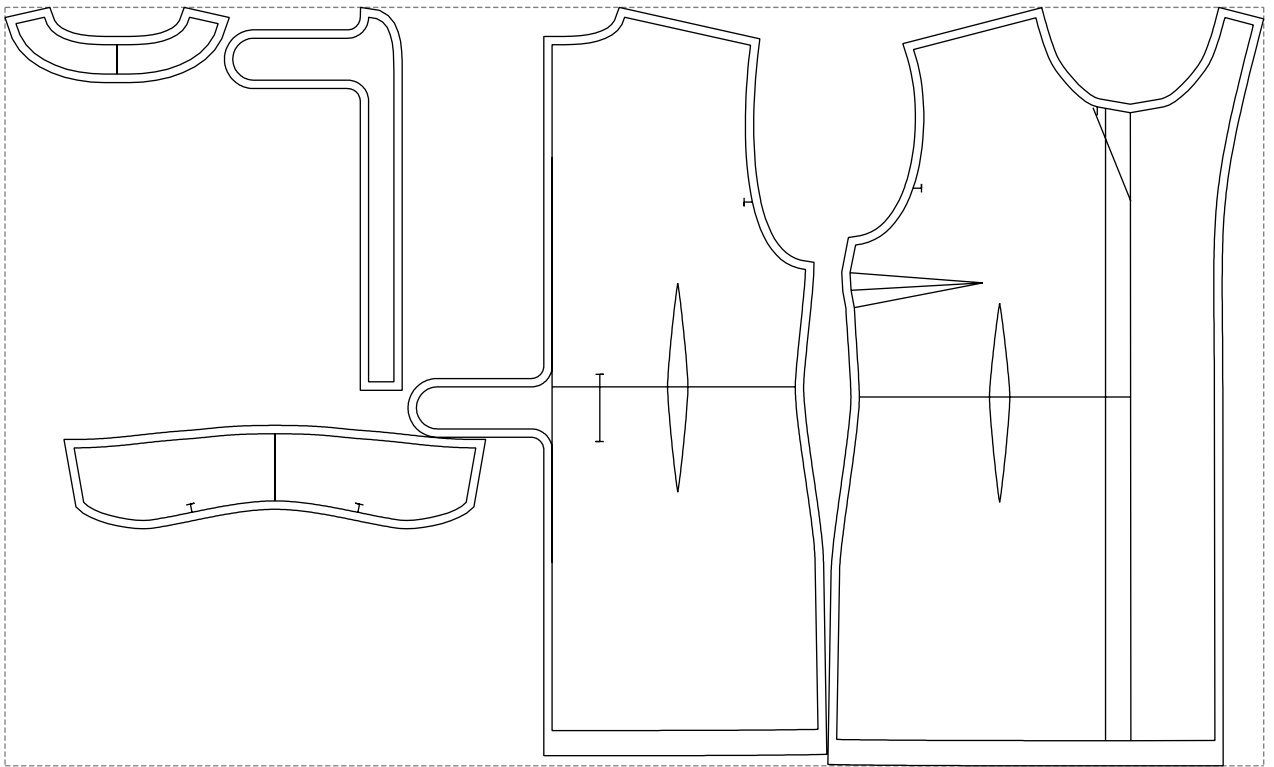

Not for print

Paper size: A4, size:1399.00 x1768.87 mm

# Example

size:1499.00 x903.33 mm

Maneken =1 ver.0

rz\_1=170

rz\_16=108

rz\_17=92.5

rz\_18=89.2

rz\_19=116