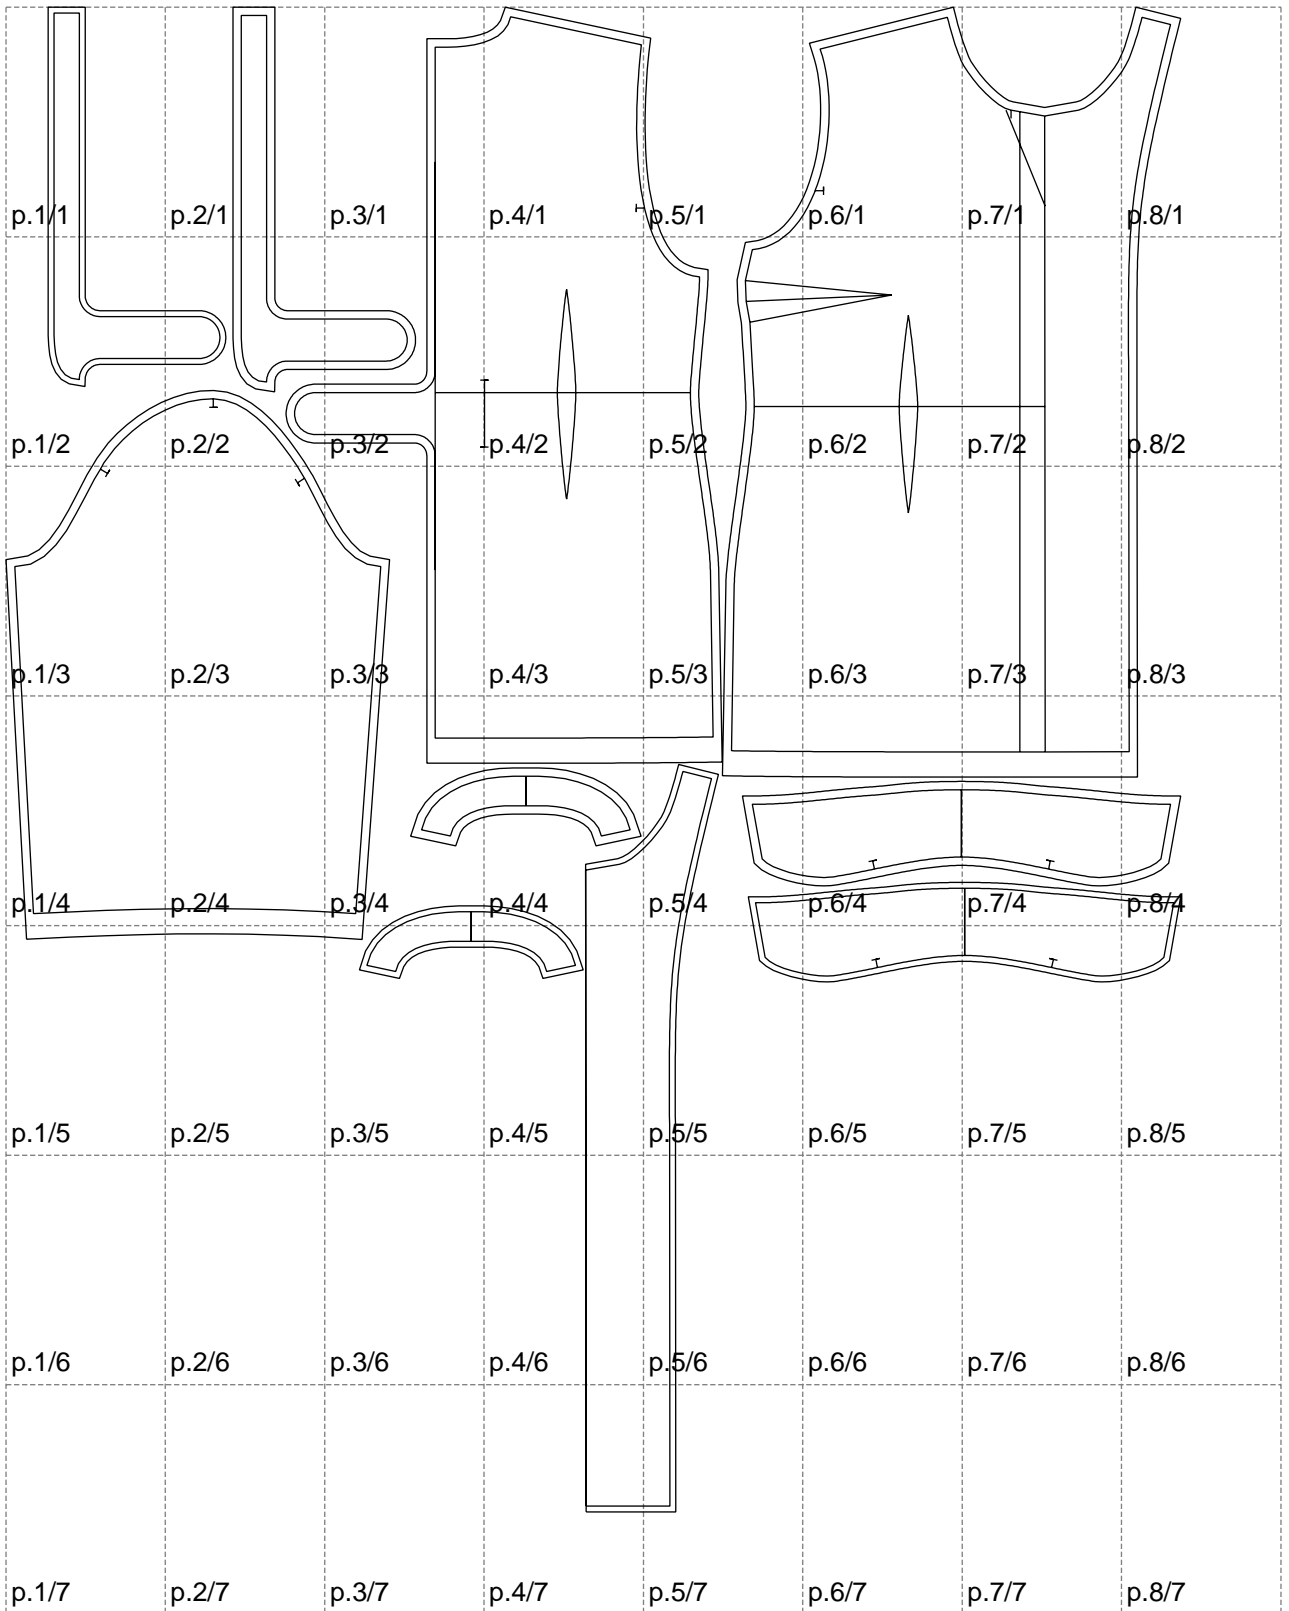

Not for print

Paper size: A4, size:1399.00 x1791.84 mm

# Example

size:1499.00 x916.80 mm

Maneken =1 ver.0

rz\_1=170

rz\_16=116

rz\_17=100

rz\_18=98.8

rz\_19=124

rz\_20=121

---

. . . . .  
. . . . .  
. . . . .