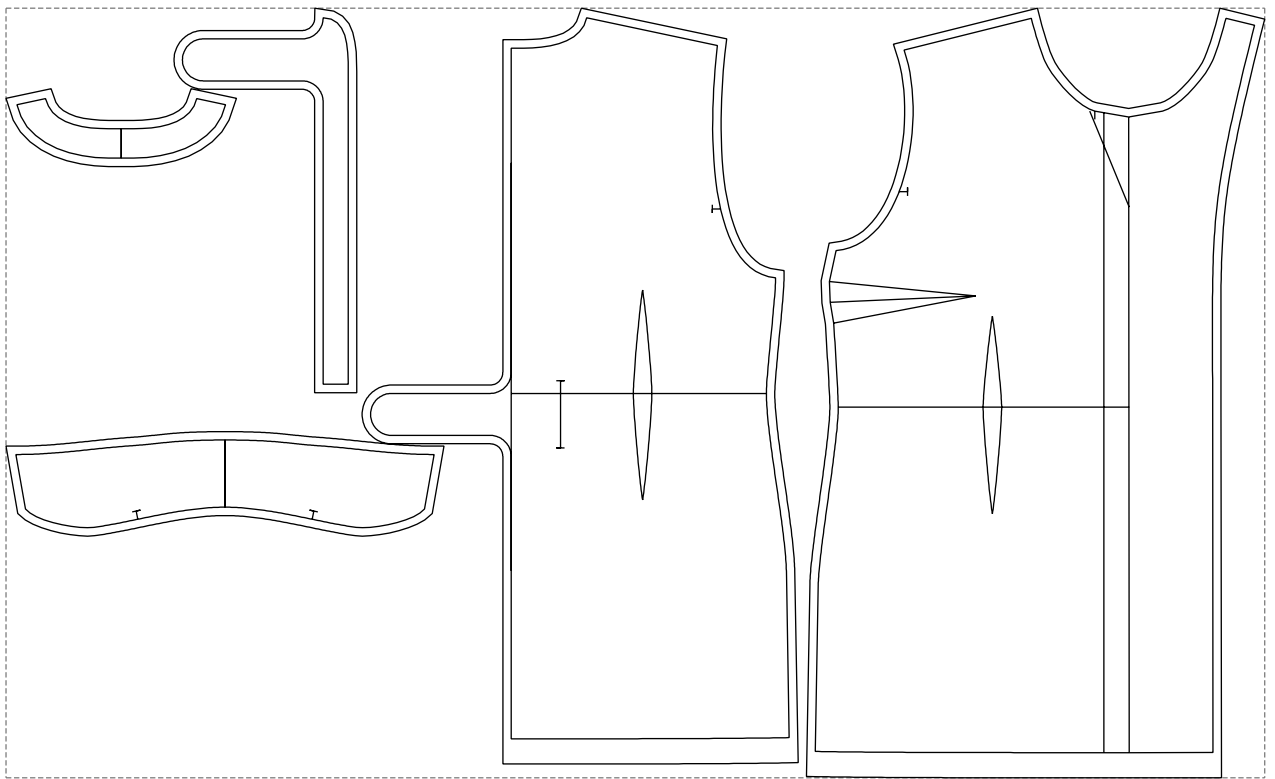

Not for print

Paper size: A4, size:1399.00 x1791.84 mm

# Example

size:1499.00 x916.80 mm

Maneken =1 ver.0

rz\_1=170

rz\_16=116

rz\_17=100

rz\_18=98.8

rz\_19=124

rz\_20=121

---

. . . . .  
. . . . .  
. . . . .