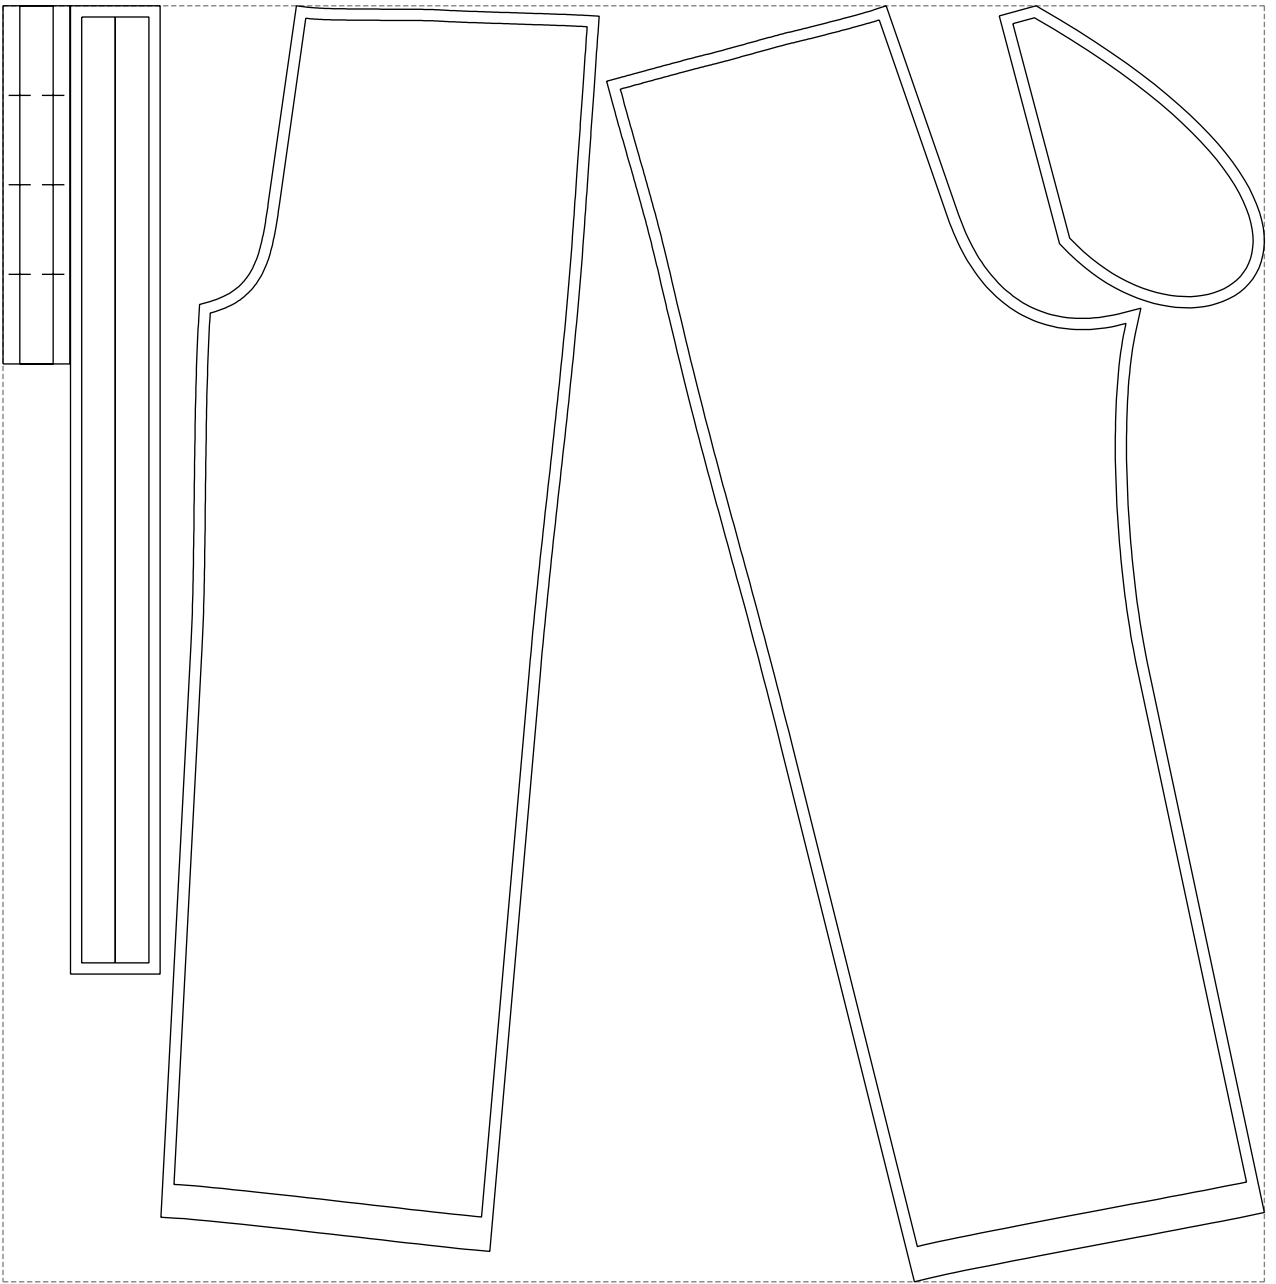

Not for print

Paper size: A4, size:1066.73 x1140.00 mm

Example

size:1126.67 x1140.00 mm

Maneken =1 ver.0

rz_1=170

rz_16=88

rz_17=75.6

rz_18=67.6

rz_19=96

rz_20=94.6

.
.
.