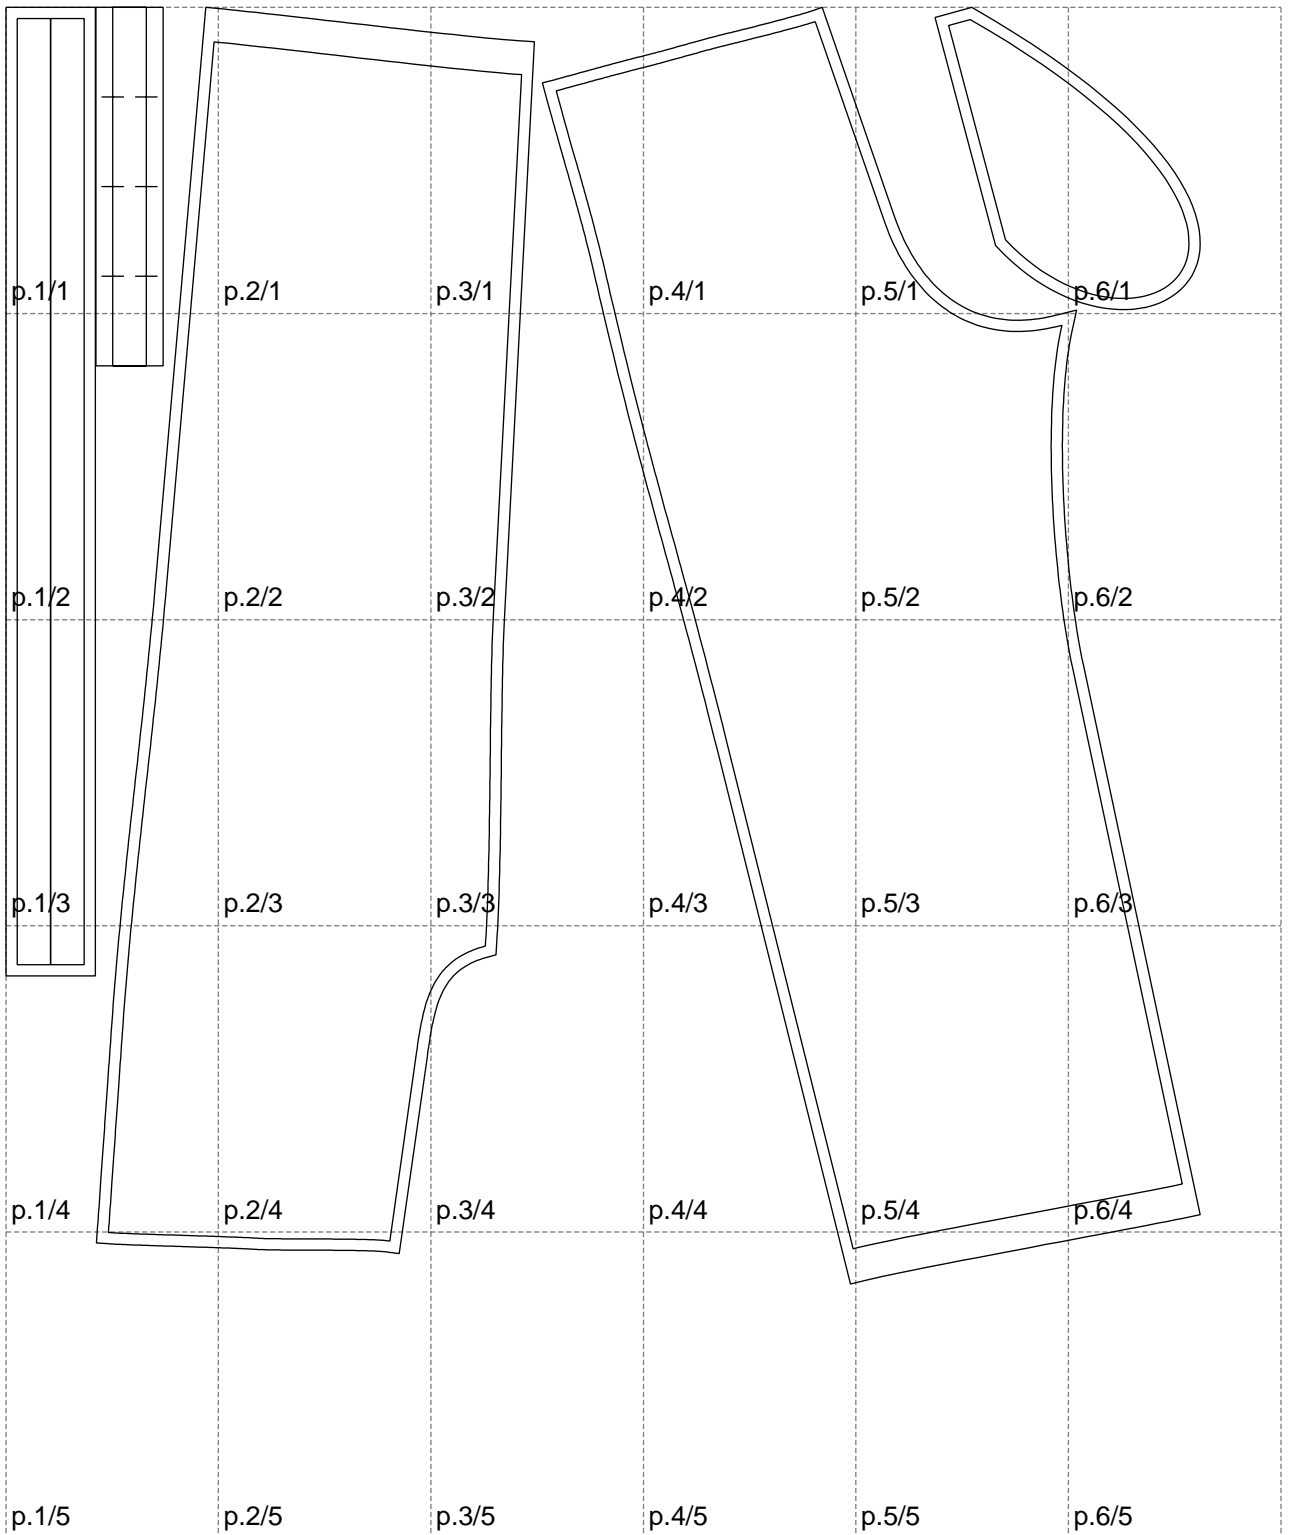

Not for print

Paper size: A4, size:1066.73 x1140.00 mm

Example

size:1126.67 x1140.00 mm

Maneken =1 ver.0

rz_1=170

rz_16=88

rz_17=75.6

rz_18=67.6

rz_19=96

rz_20=94.6

.
.
.