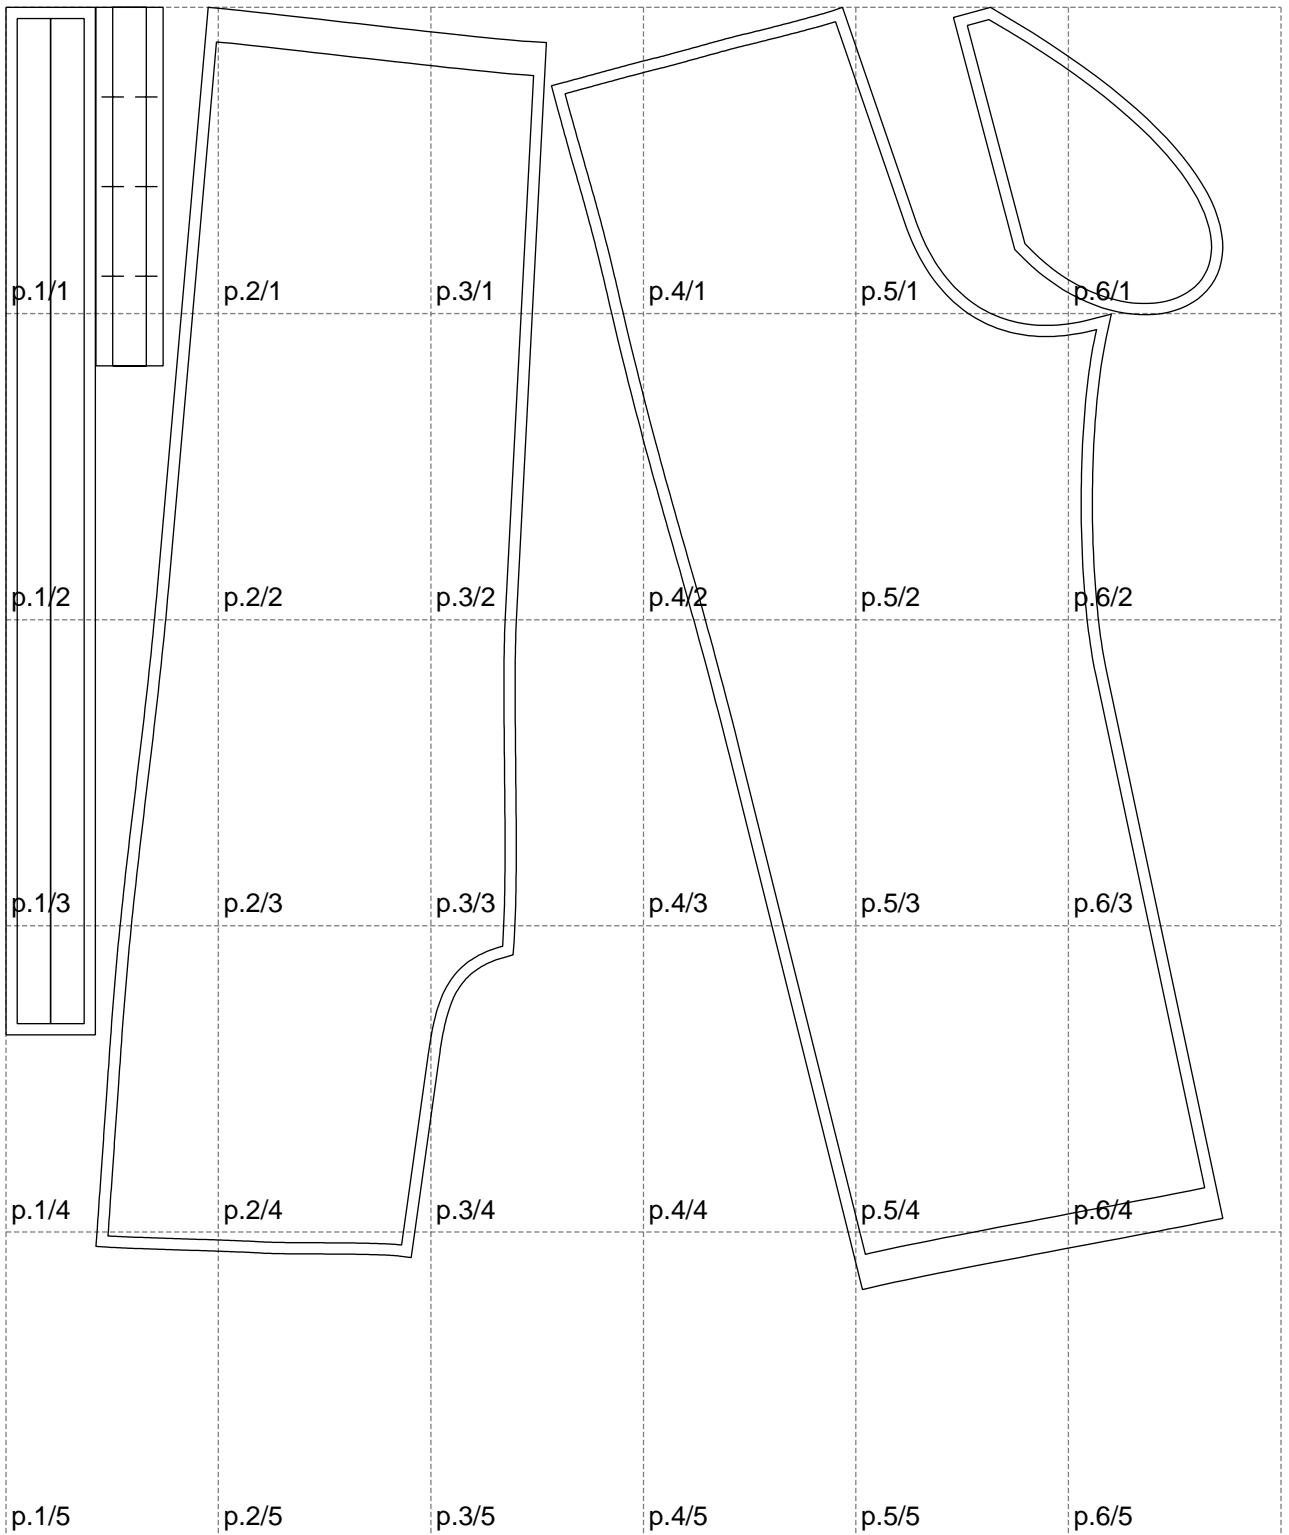

Not for print

Paper size: A4, size:1086.87 x1145.14 mm

# Example

size:1146.80 x1145.14 mm

Maneken =1 ver.0

rz\_1=170

rz\_16=92

rz\_17=78.8

rz\_18=71.8

rz\_19=100

rz\_20=98.1

---

. . . . .  
. . . . .  
. . . . .