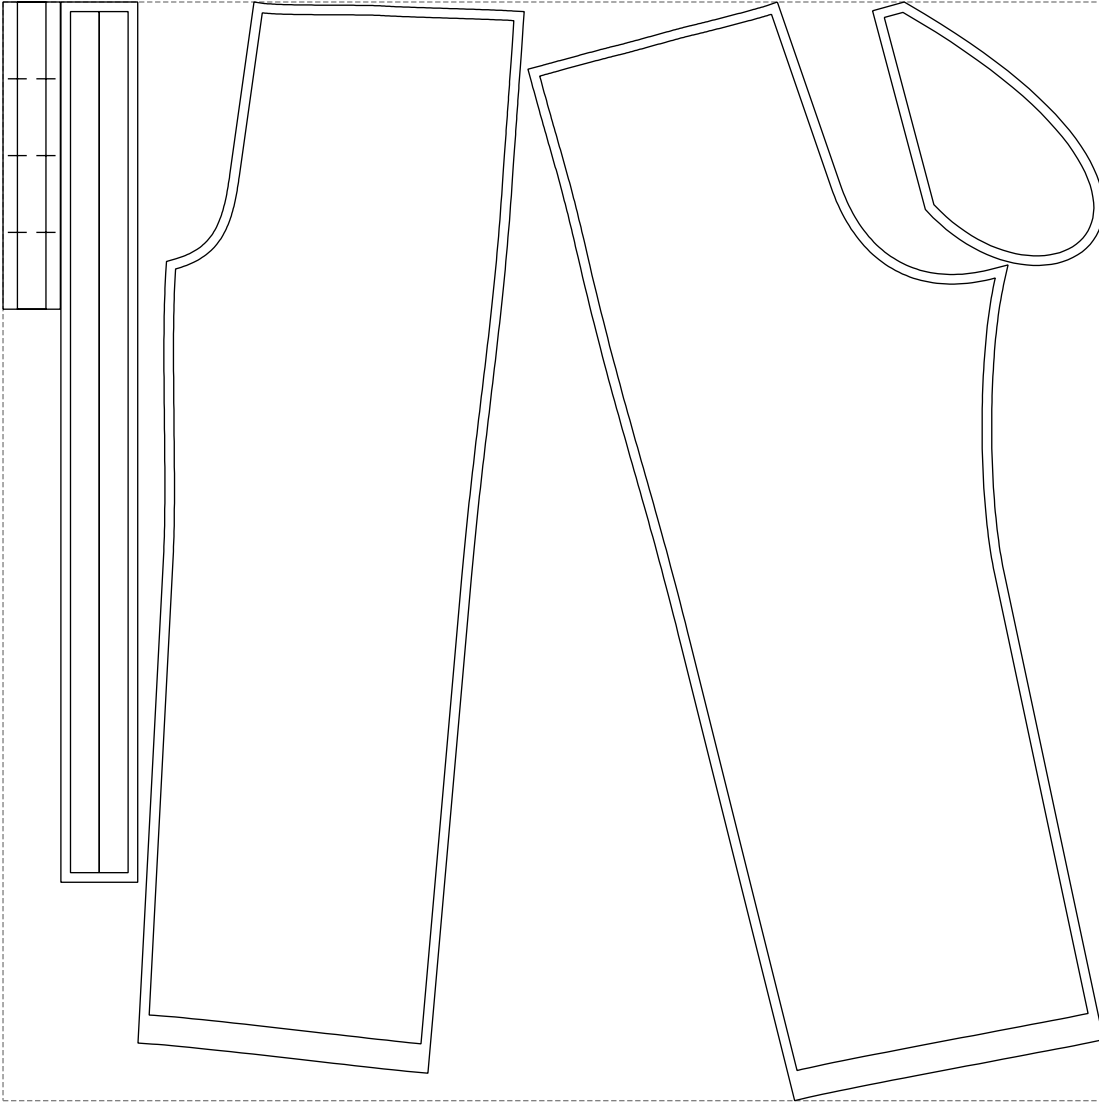

Not for print

Paper size: A4, size:1086.87 x1145.14 mm

# Example

size:1146.80 x1145.14 mm

Maneken =1 ver.0

rz\_1=170

rz\_16=92

rz\_17=78.8

rz\_18=71.8

rz\_19=100