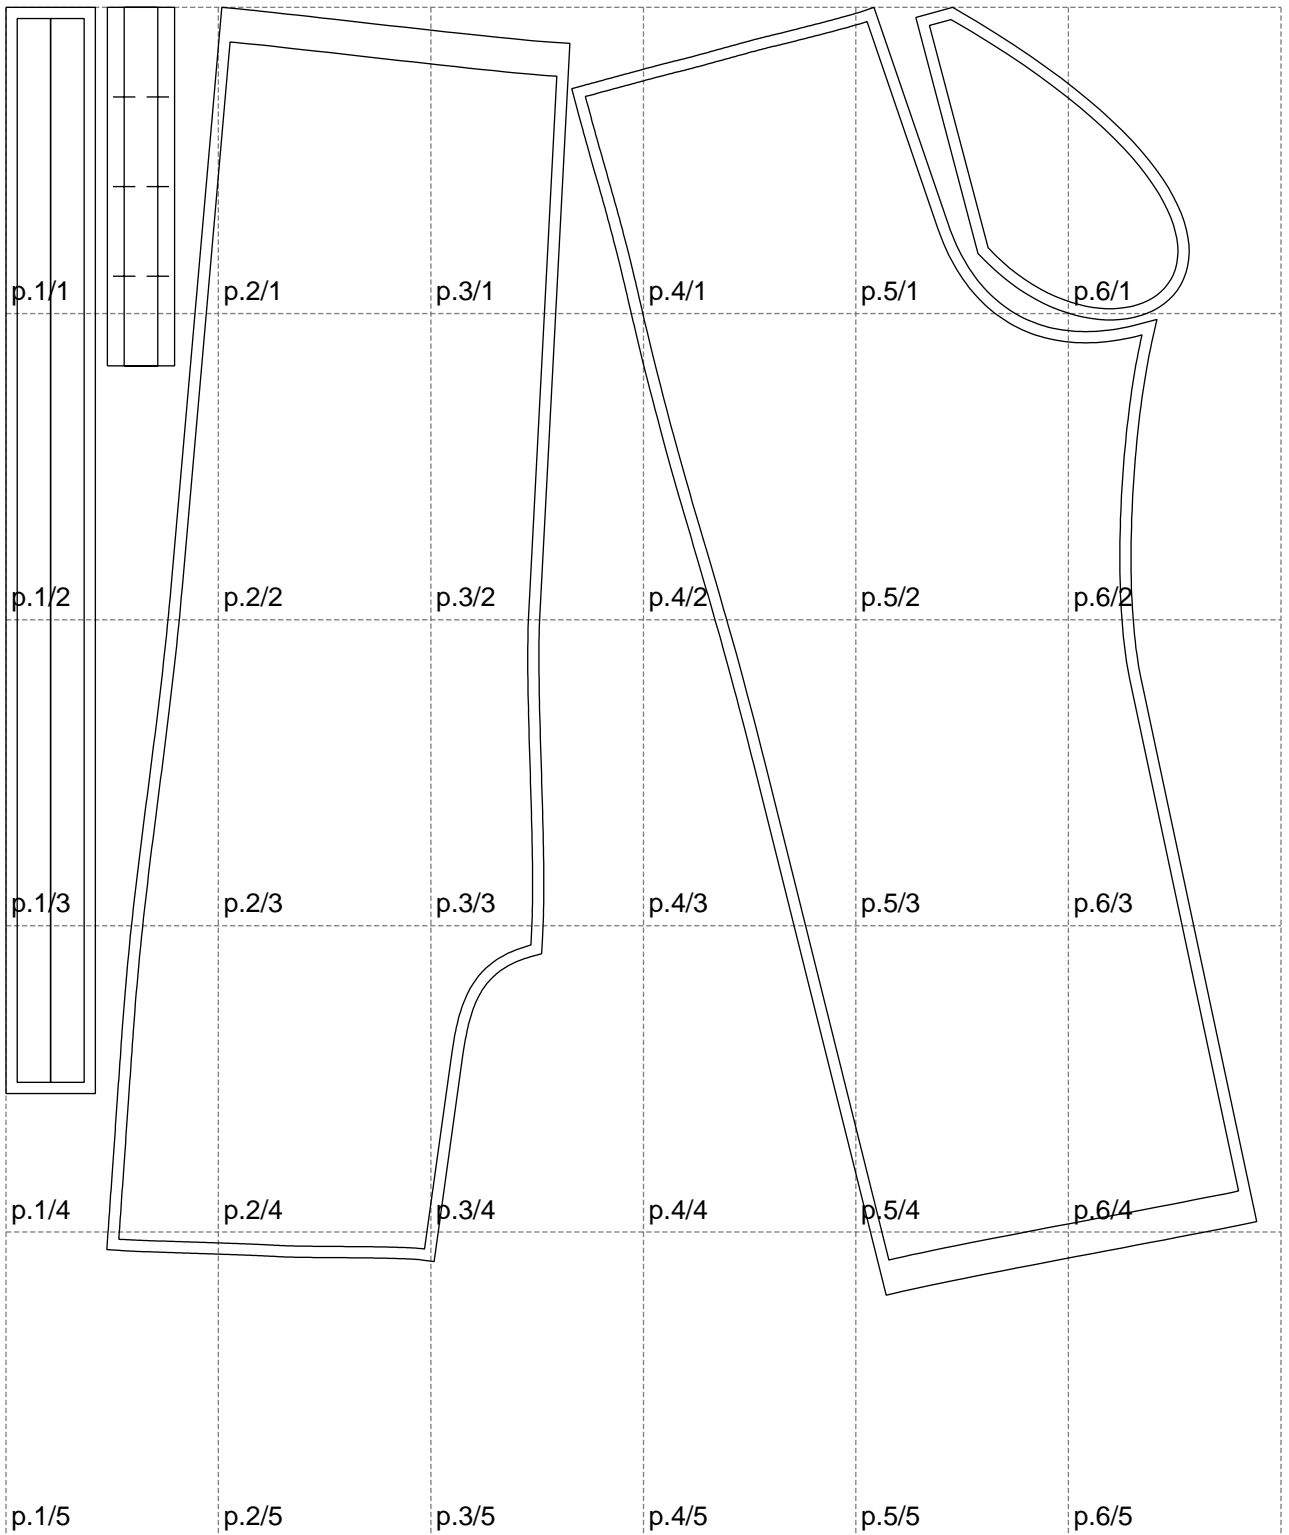

Not for print

Paper size: A4, size:1117.08 x1150.19 mm

# Example

size:1176.99 x1150.19 mm

Maneken =1 ver.0

rz\_1=170

rz\_16=96

rz\_17=82

rz\_18=76

rz\_19=104

rz\_20=101.8

---

. . . . .  
. . . . .  
. . . . .