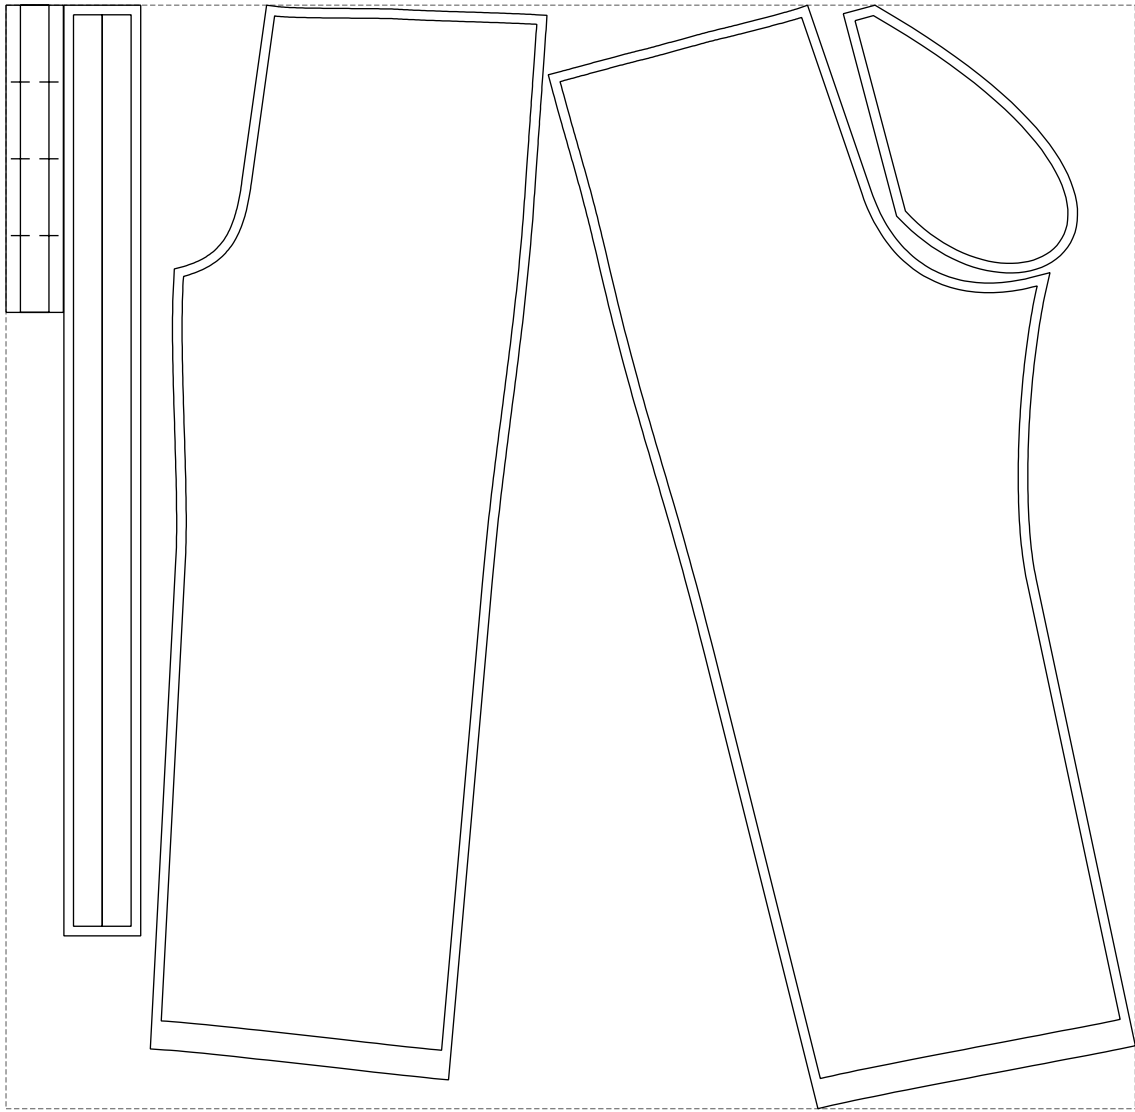

Not for print

Paper size: A4, size:1117.08 x1150.19 mm

# Example

size:1176.99 x1150.19 mm

Maneken =1 ver.0

rz\_1=170

rz\_16=96

rz\_17=82

rz\_18=76

rz\_19=104

rz\_20=101.8

---

. . . . .  
. . . . .  
. . . . .