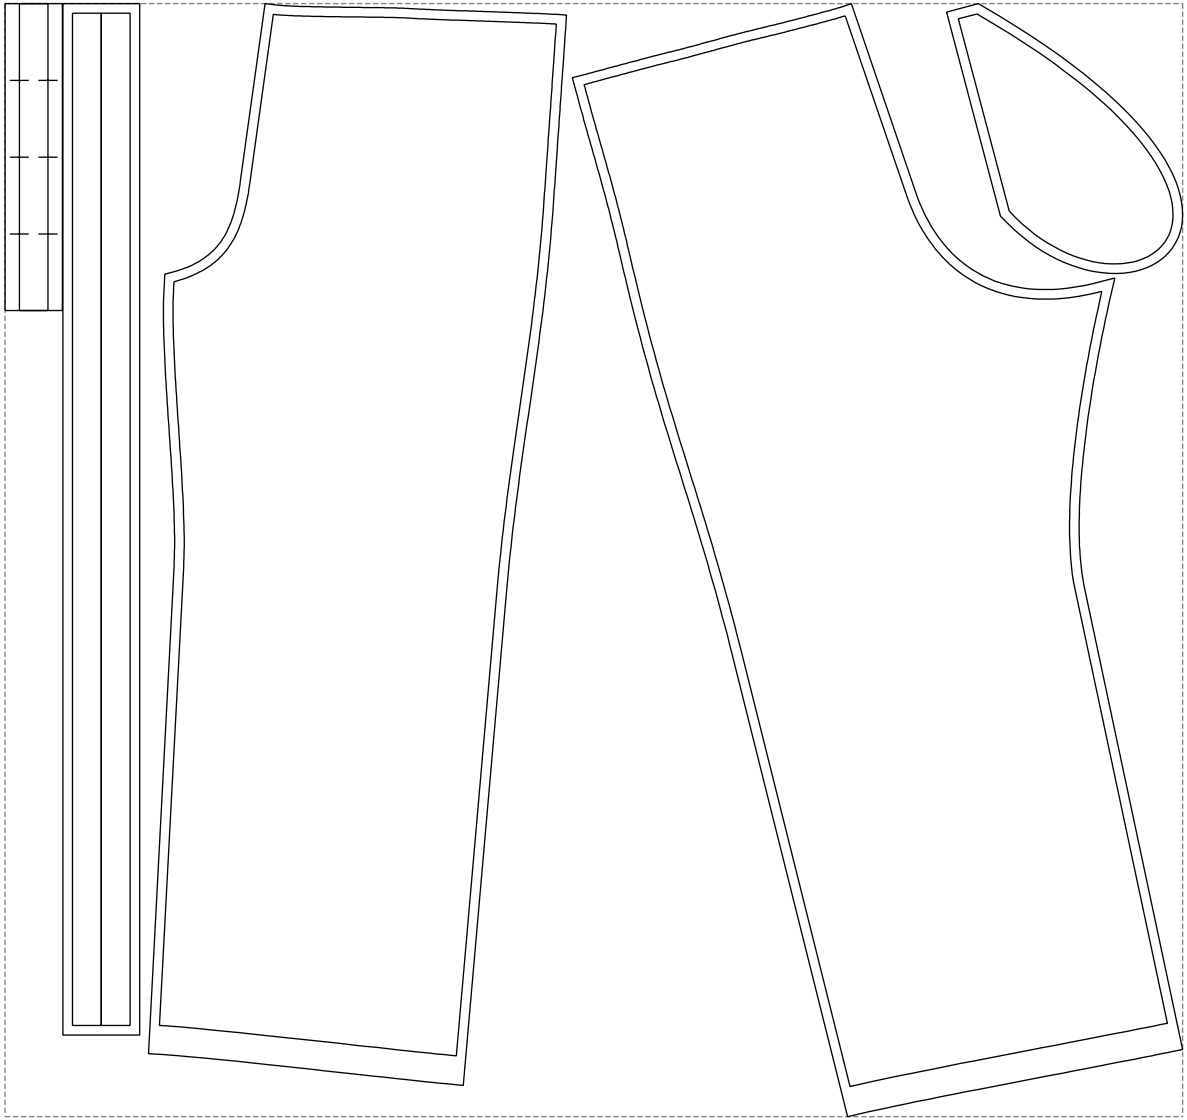

Not for print

Paper size: A4, size:1167.42 x1160.24 mm

Example

size:1227.30 x1160.24 mm

Maneken =1 ver.0

rz_1=170

rz_16=104

rz_17=88.9

rz_18=84.4

rz_19=112

rz_20=109.3

.
.
.