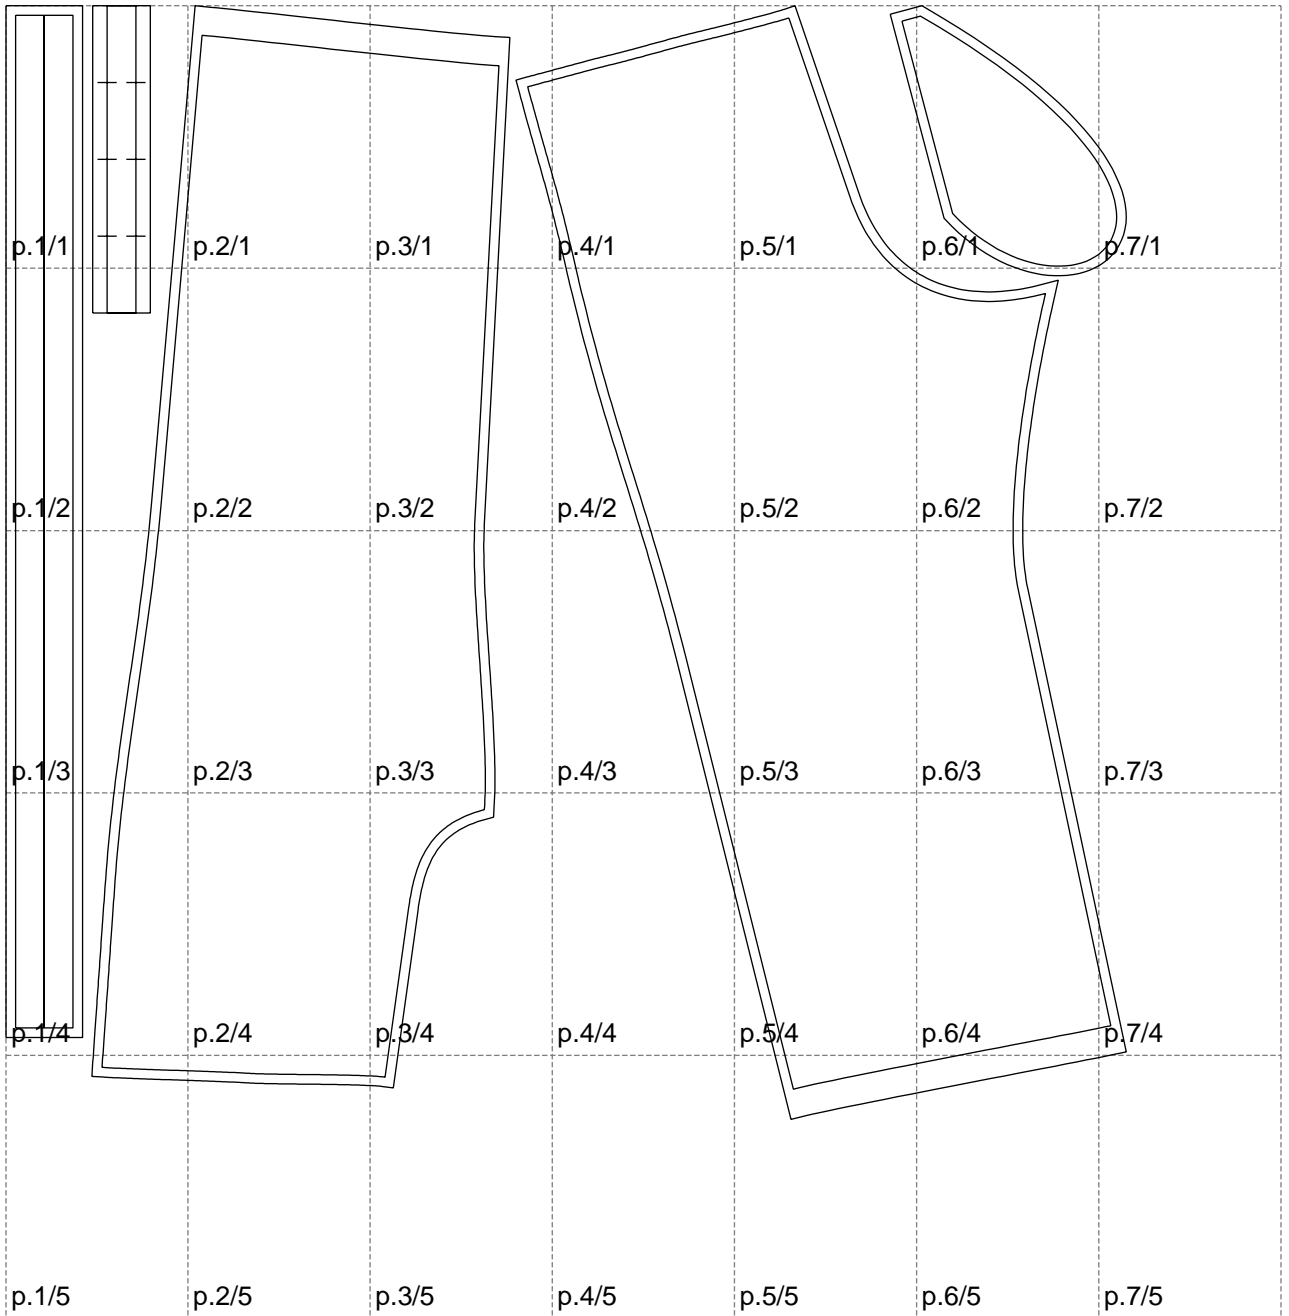

Not for print

Paper size: A4, size:1167.42 x1160.24 mm

Example

size:1227.30 x1160.24 mm

Maneken =1 ver.0

rz_1=170

rz_16=104

rz_17=88.9

rz_18=84.4

rz_19=112

rz_20=109.3

.
.
.