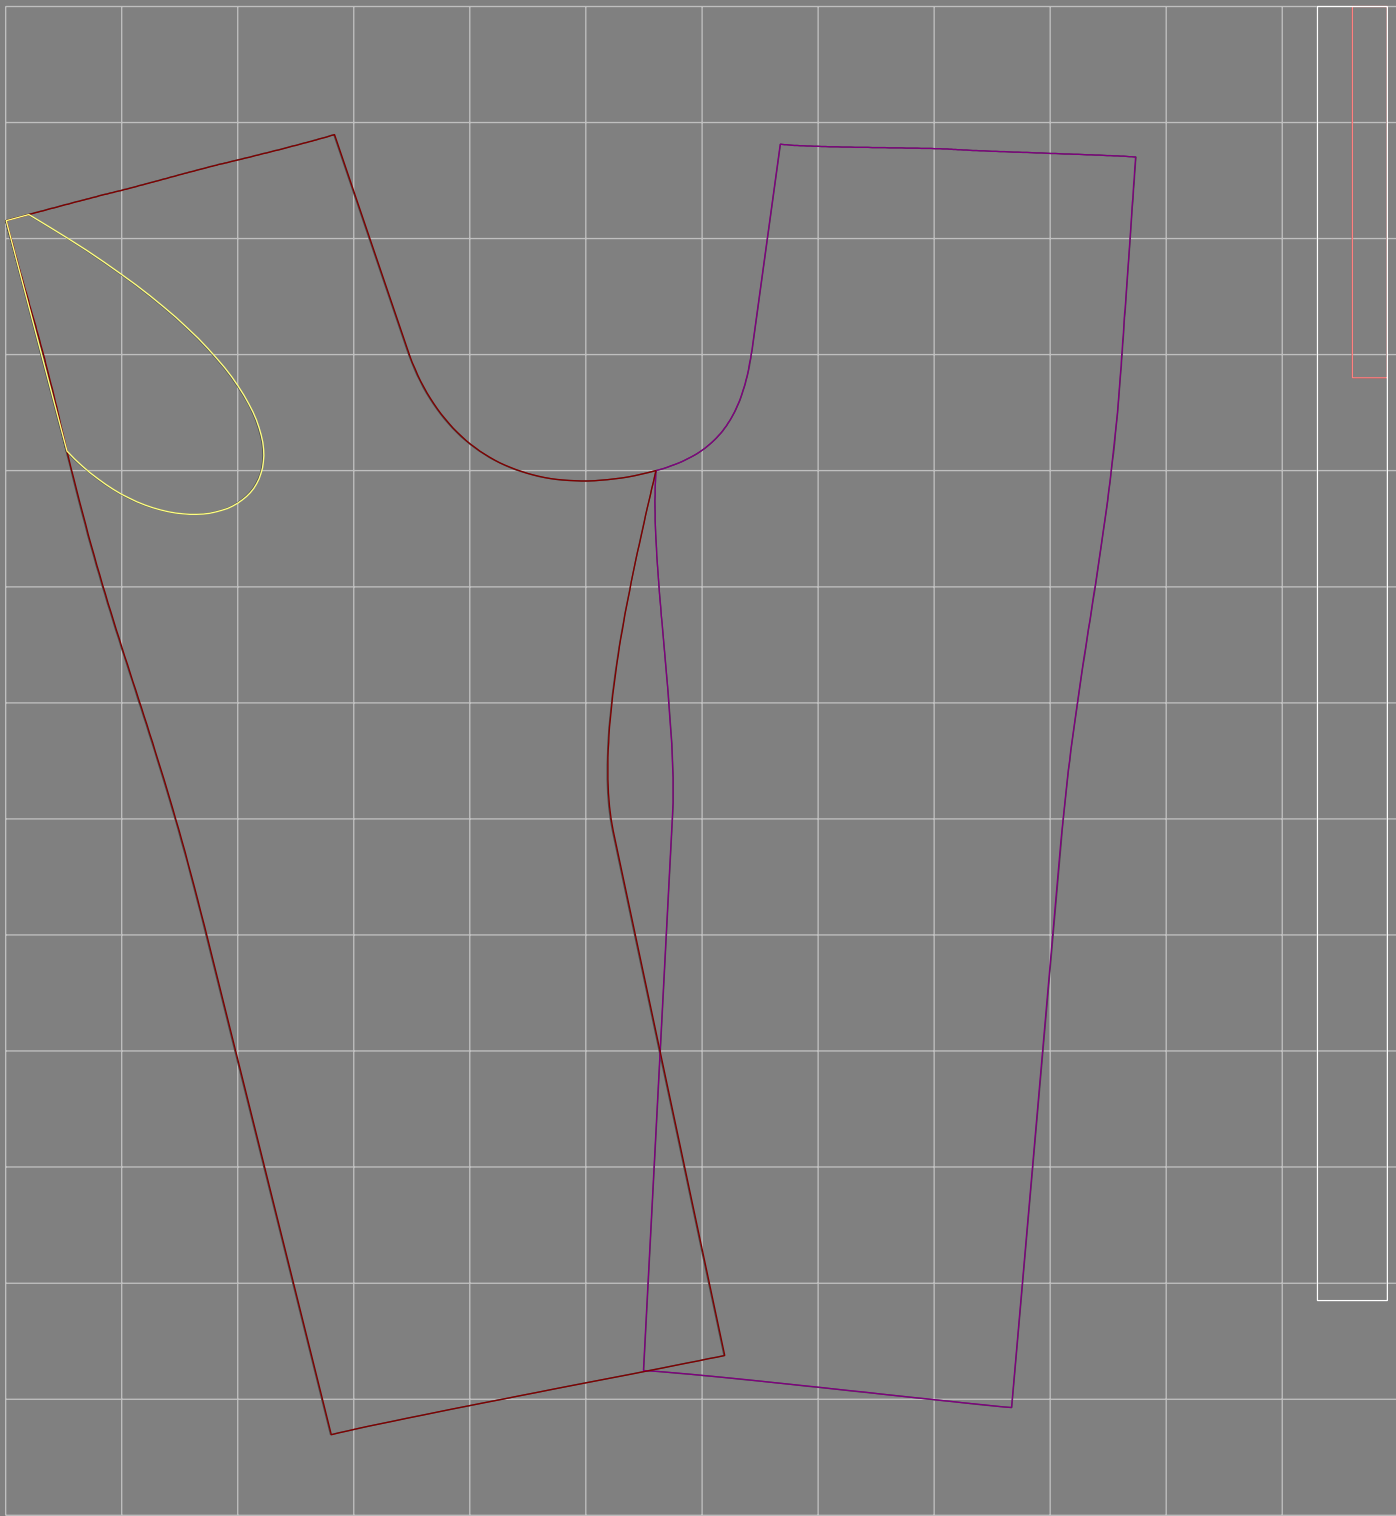

Not for print

Paper size: A4, size:1187.56 x1164.31 mm

# Example

size:1247.43 x1164.31 mm

Maneken =1 ver.0

rz\_1=170

rz\_16=108

rz\_17=92.5

rz\_18=89.2

rz\_19=116

rz\_20=113

---

. . . . .  
. . . . .  
. . . . .