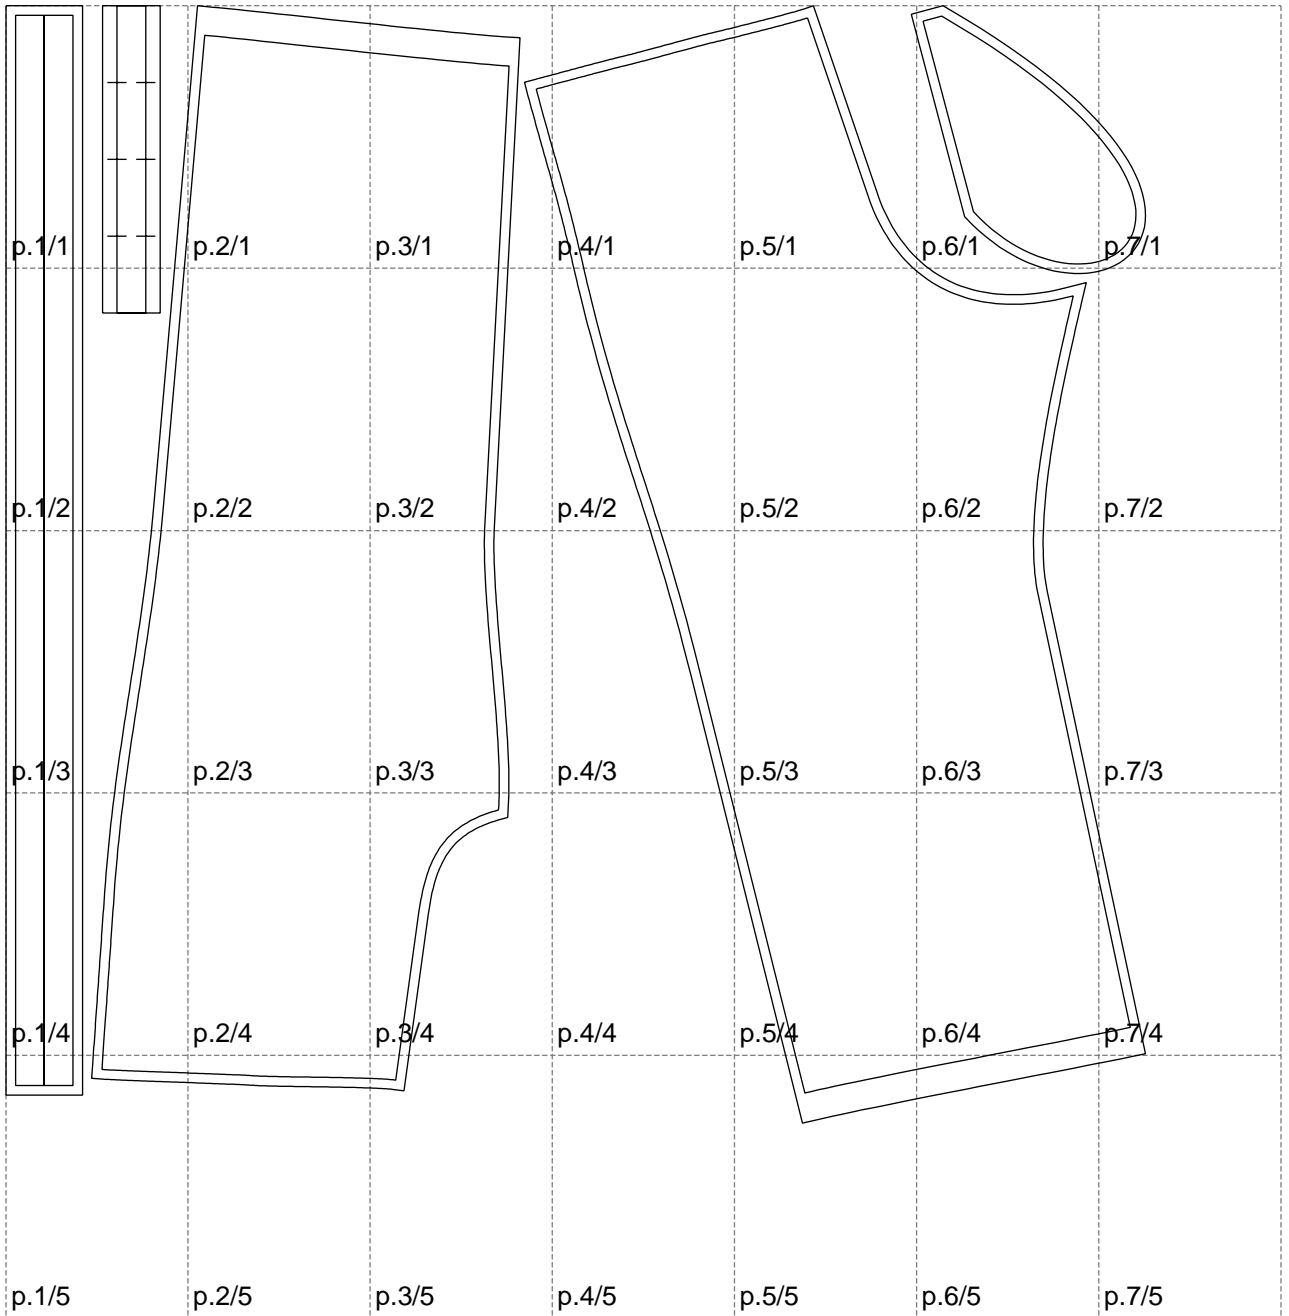

Not for print

Paper size: A4, size:1187.56 x1164.31 mm

# Example

size:1247.43 x1164.31 mm

Maneken =1 ver.0

rz\_1=170

rz\_16=108

rz\_17=92.5

rz\_18=89.2

rz\_19=116

rz\_20=113

---

. . . . .  
. . . . .  
. . . . .