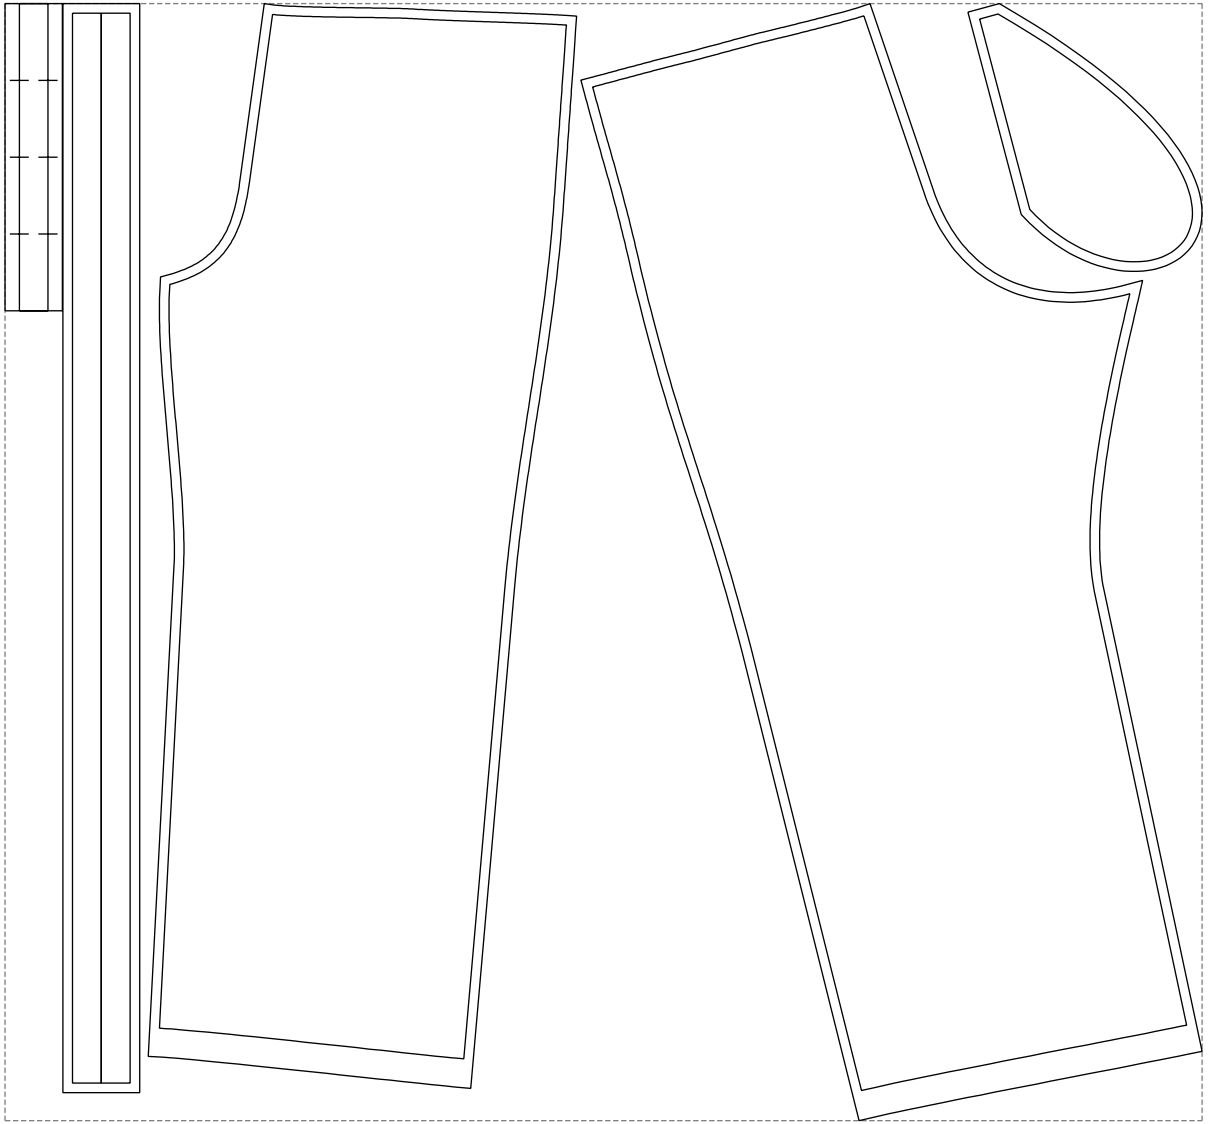

Not for print

Paper size: A4, size:1187.56 x1164.31 mm

# Example

size:1247.43 x1164.31 mm

Maneken =1 ver.0

rz\_1=170

rz\_16=108

rz\_17=92.5

rz\_18=89.2

rz\_19=116