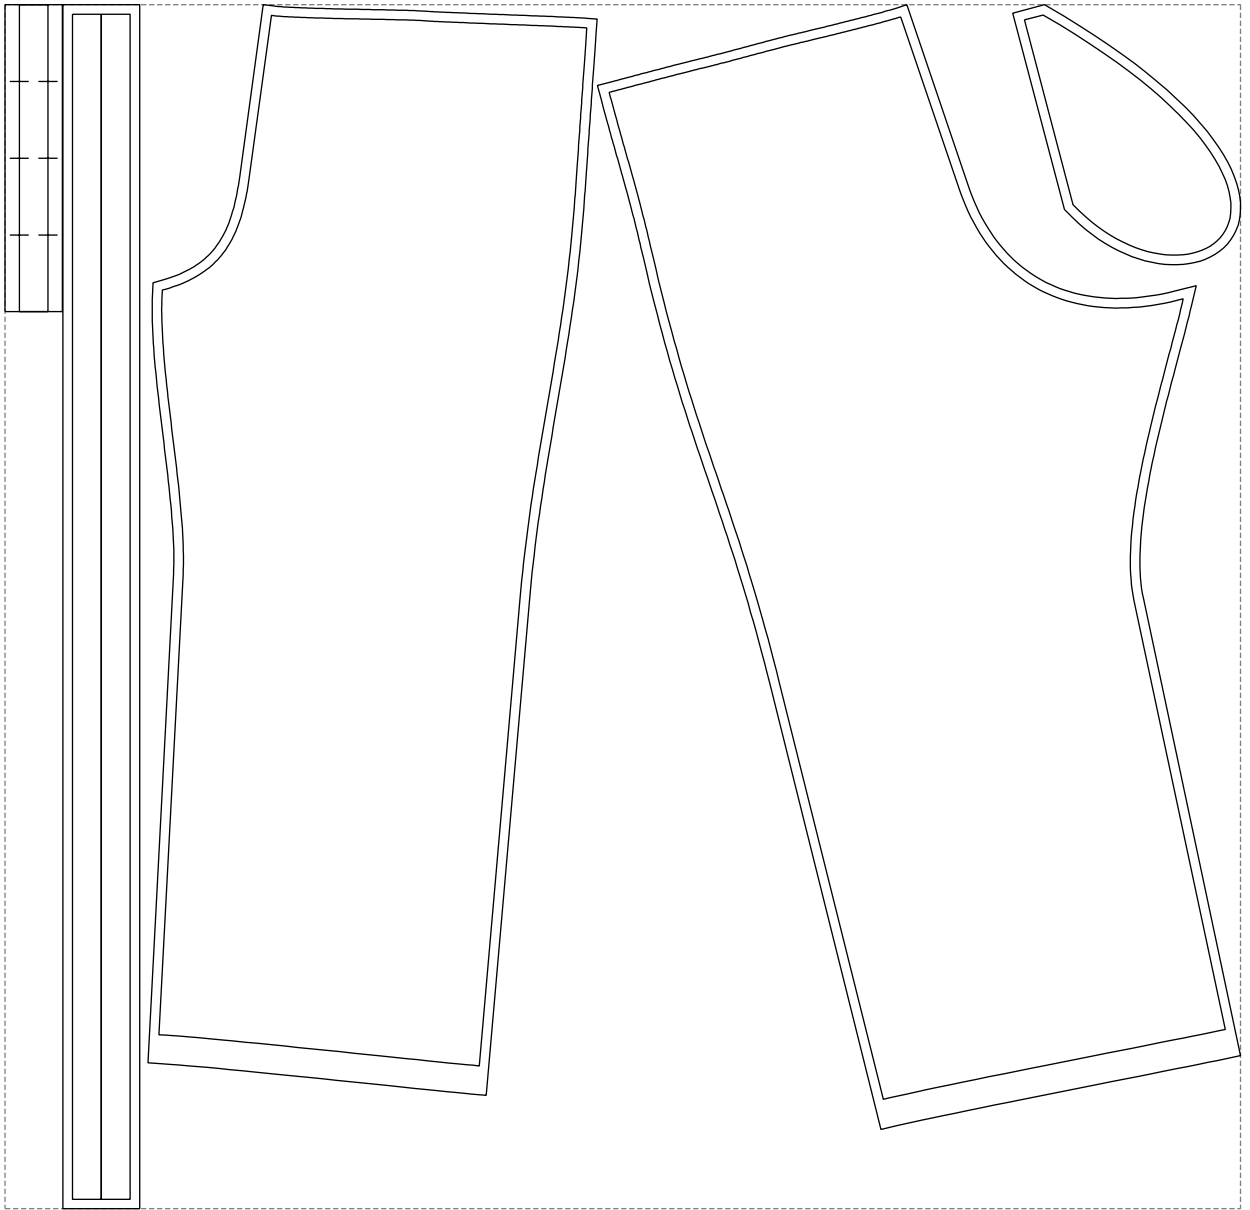

Not for print

Paper size: A4, size:1227.83 x1255.00 mm

Example

size:1287.68 x1255.00 mm

Maneken =1 ver.0

rz_1=170

rz_16=116

rz_17=100

rz_18=98.8

rz_19=124

rz_20=121

.
.
.