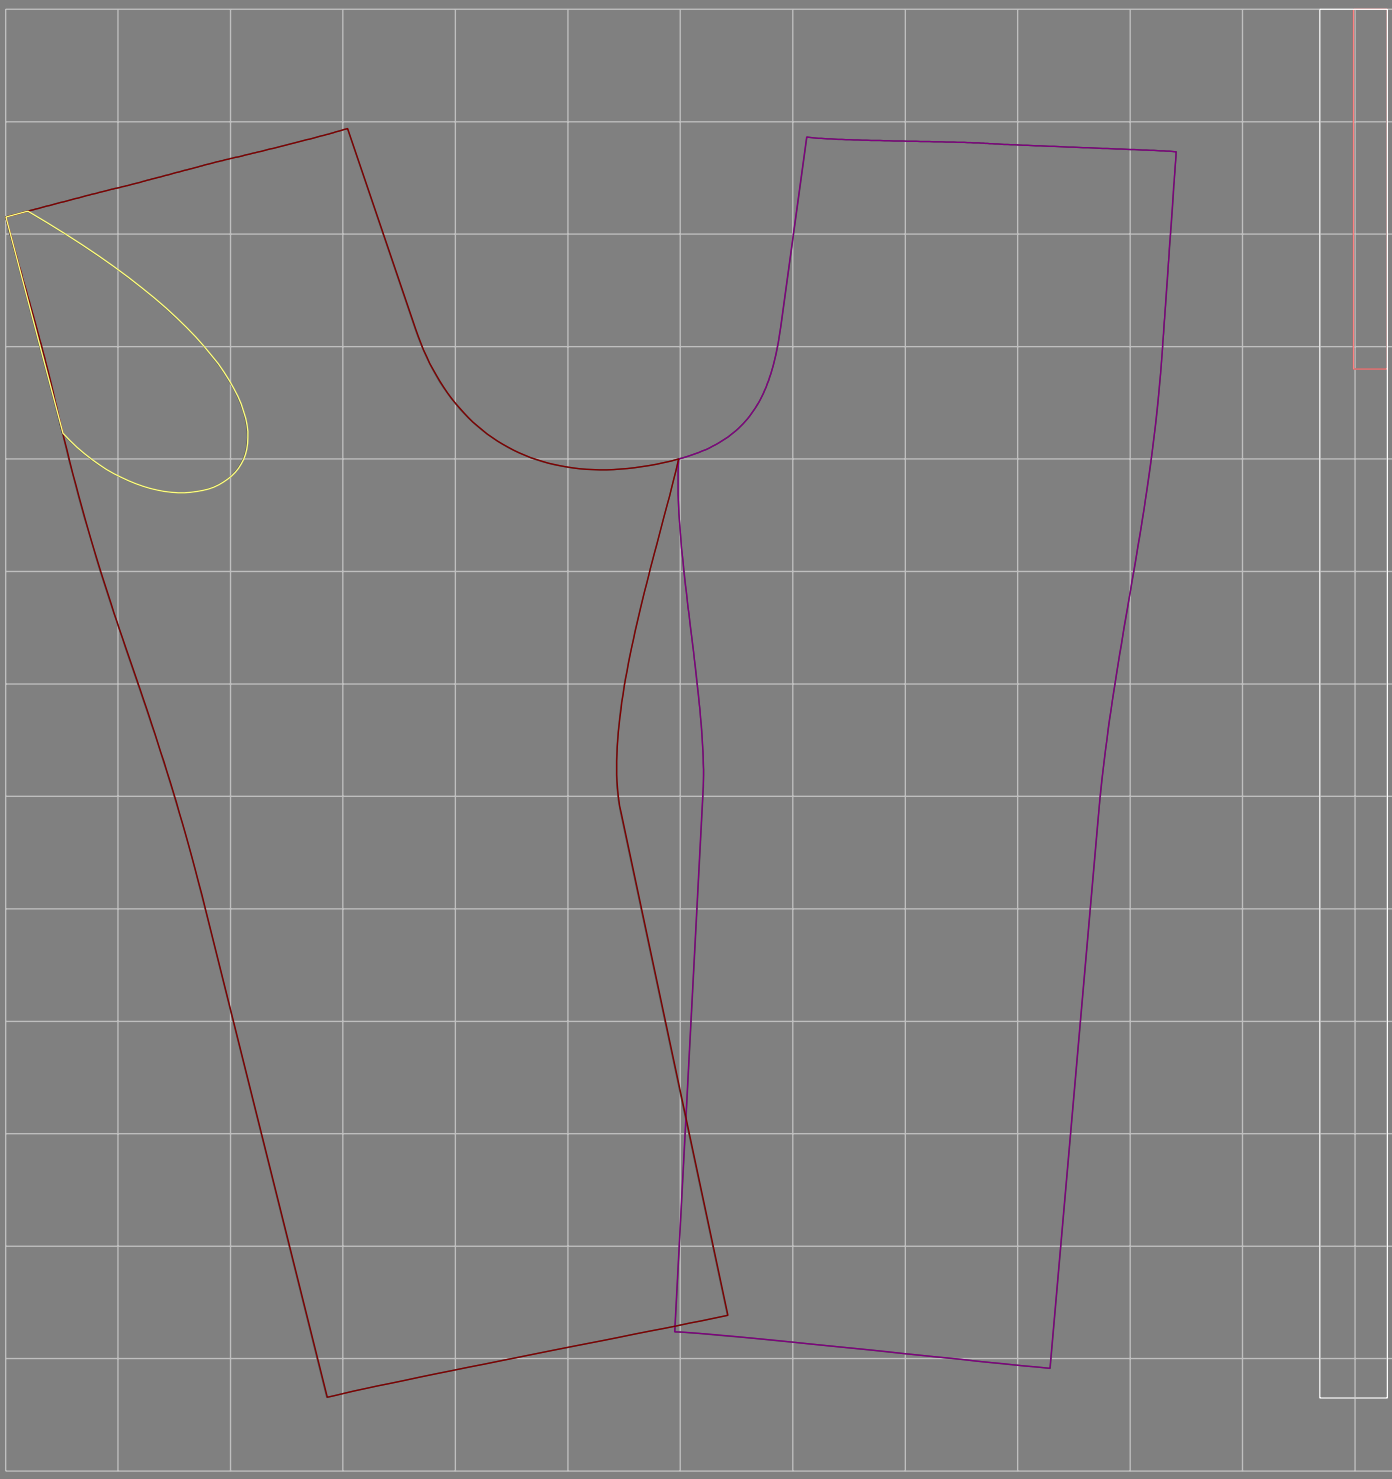

Not for print

Paper size: A4, size:1227.83 x1255.00 mm

Example

size:1287.68 x1255.00 mm

Maneken =1 ver.0

rz_1=170

rz_16=116

rz_17=100

rz_18=98.8

rz_19=124

rz_20=121

.
.
.