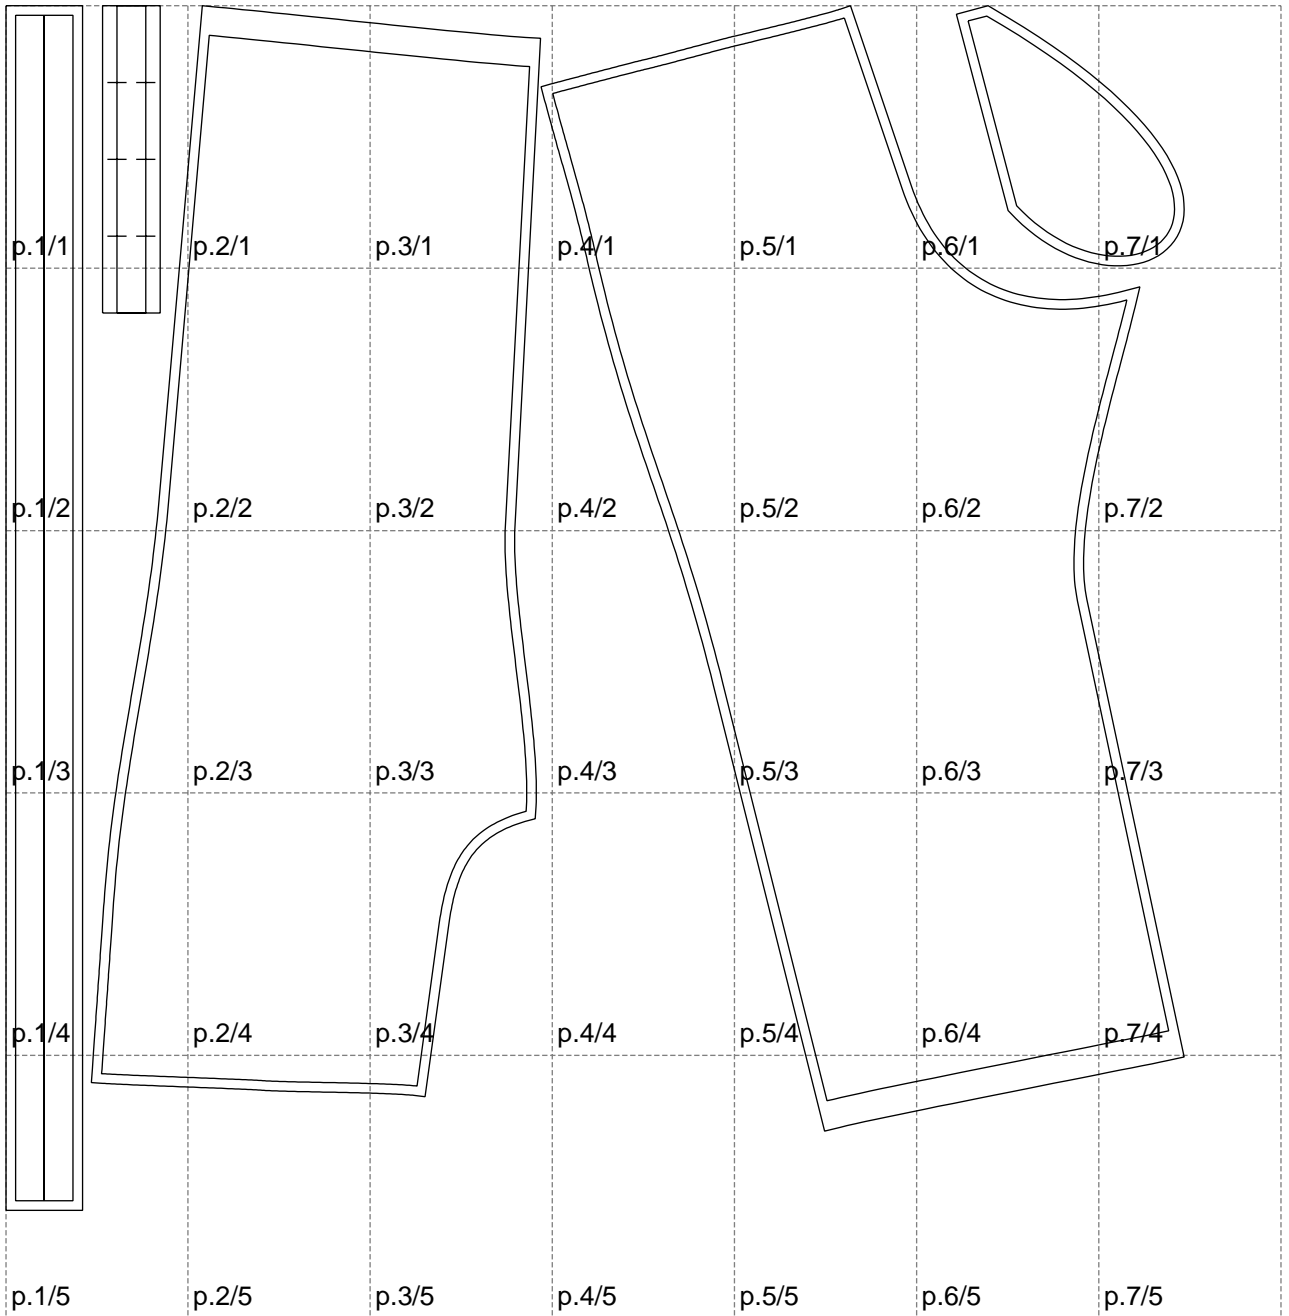

Not for print

Paper size: A4, size:1227.83 x1255.00 mm

Example

size:1287.68 x1255.00 mm

Maneken =1 ver.0

rz_1=170

rz_16=116

rz_17=100

rz_18=98.8

rz_19=124

rz_20=121

.
.
.