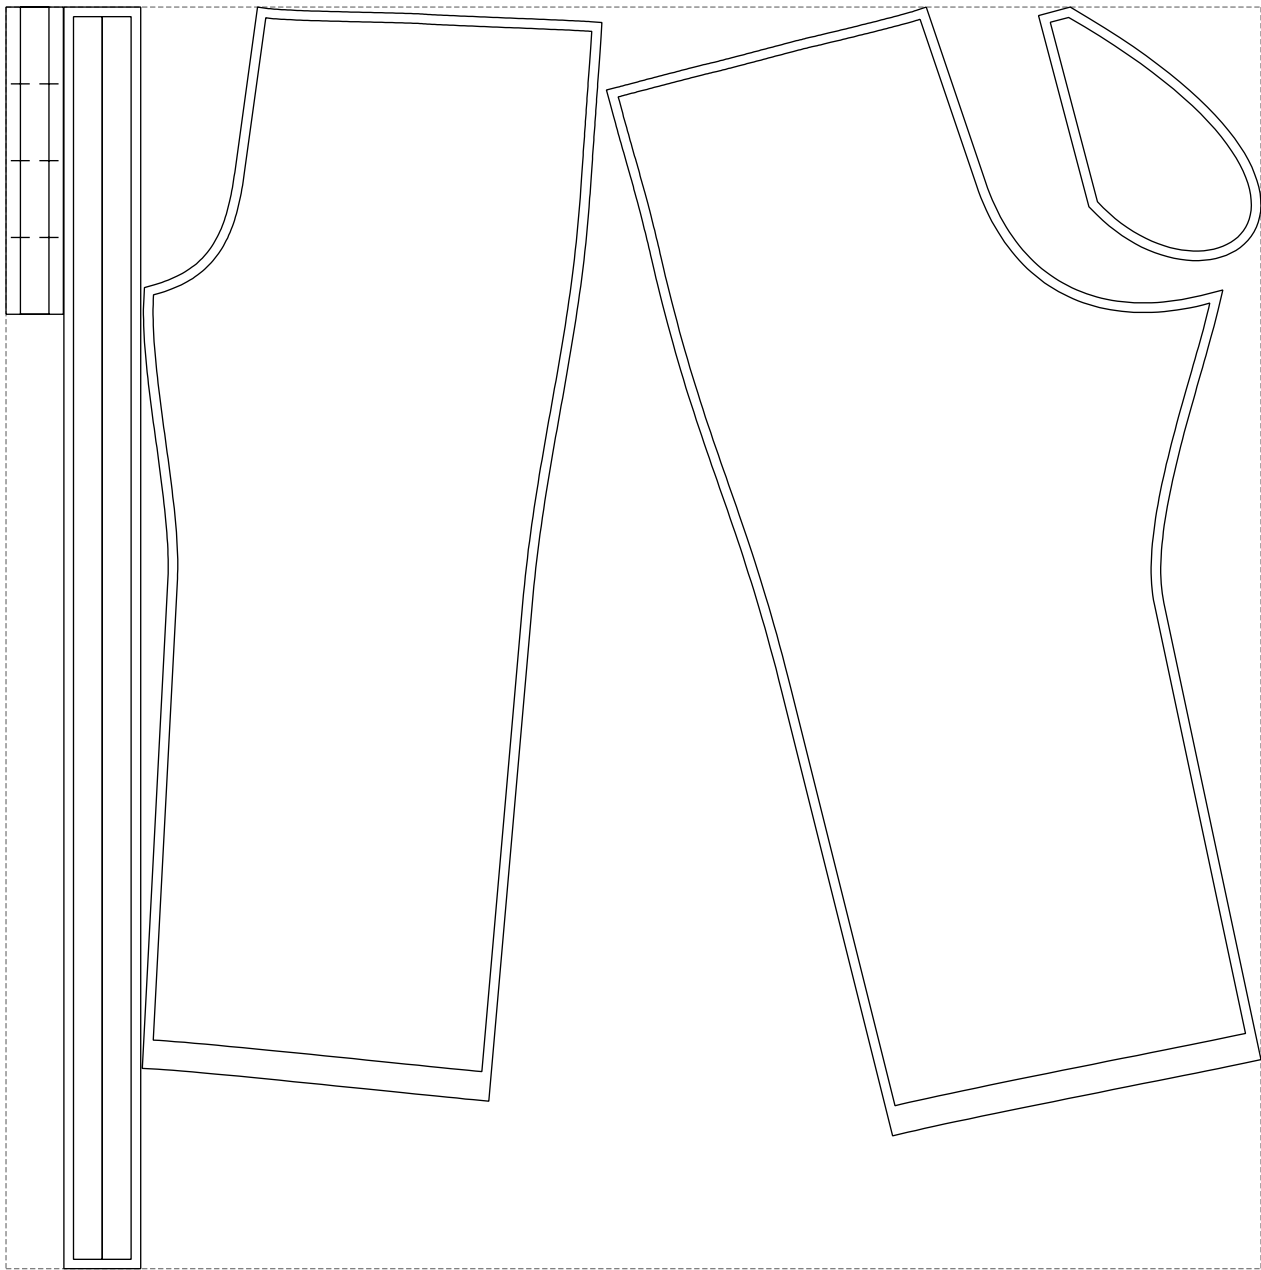

Not for print

Paper size: A4, size:1247.97 x1315.00 mm

Example

size:1307.80 x1315.00 mm

Maneken =1 ver.0

rz_1=170

rz_16=120

rz_17=104

rz_18=103.6

rz_19=128

rz_20=125.1

.
.
.