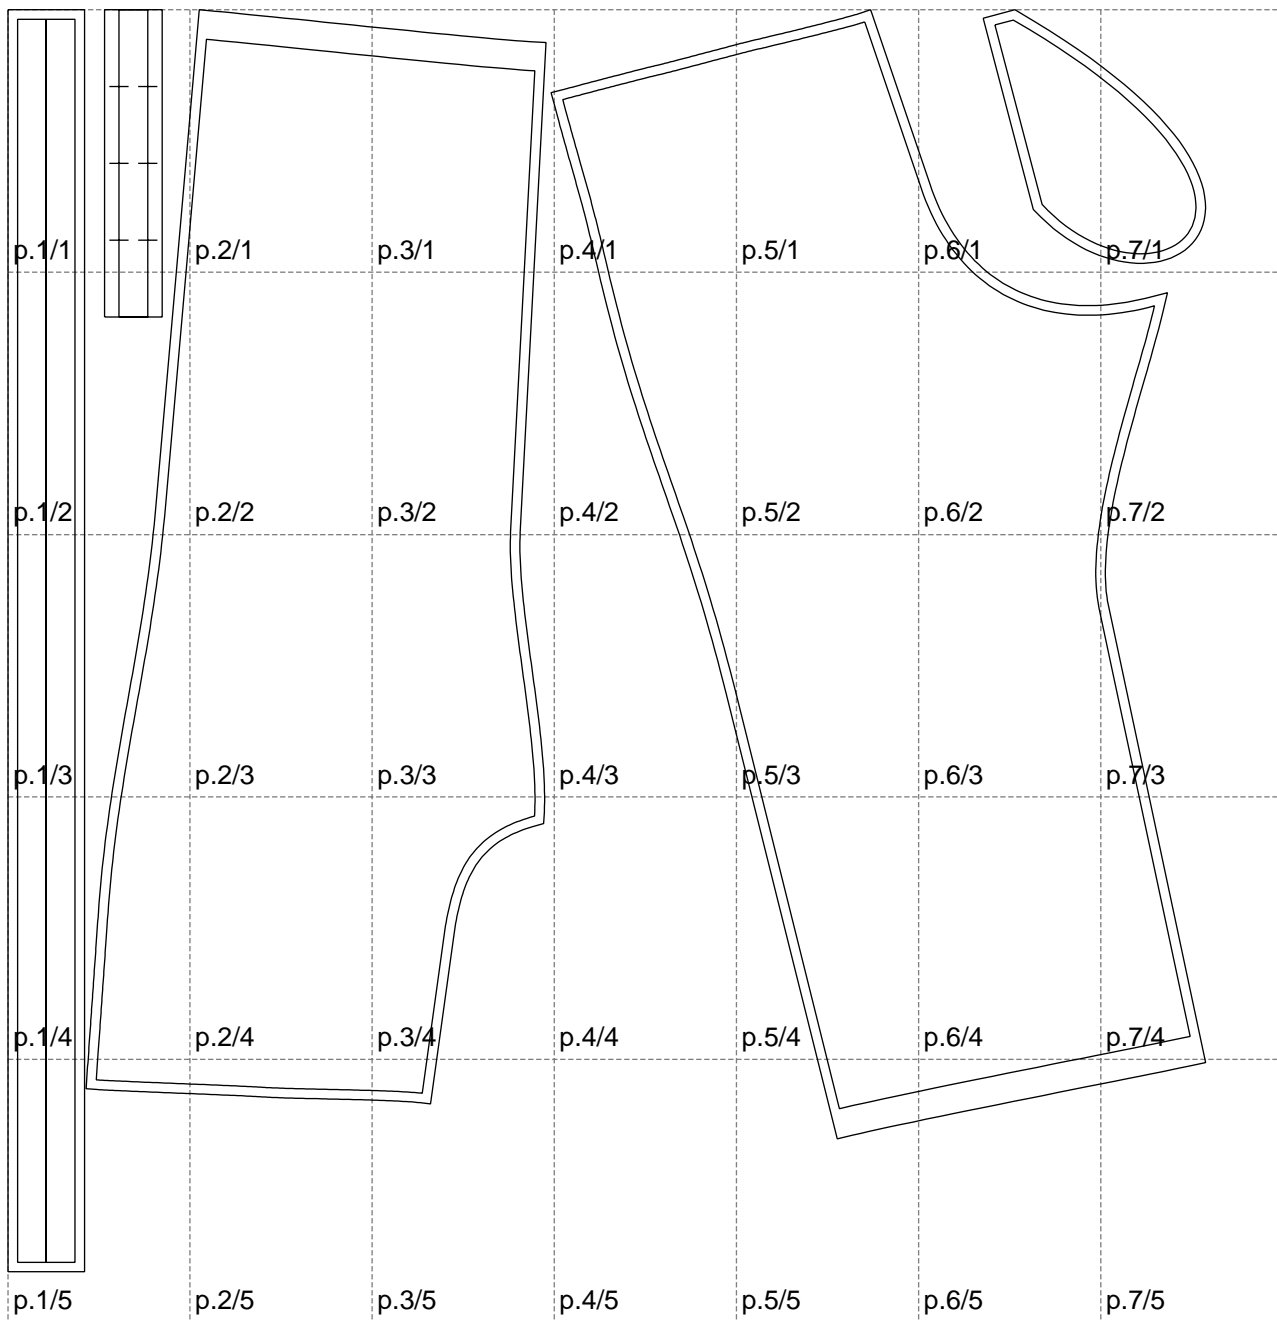

Not for print

Paper size: A4, size:1247.97 x1315.00 mm

Example

size:1307.80 x1315.00 mm

Maneken =1 ver.0

rz_1=170

rz_16=120

rz_17=104

rz_18=103.6

rz_19=128

rz_20=125.1

.
.
.