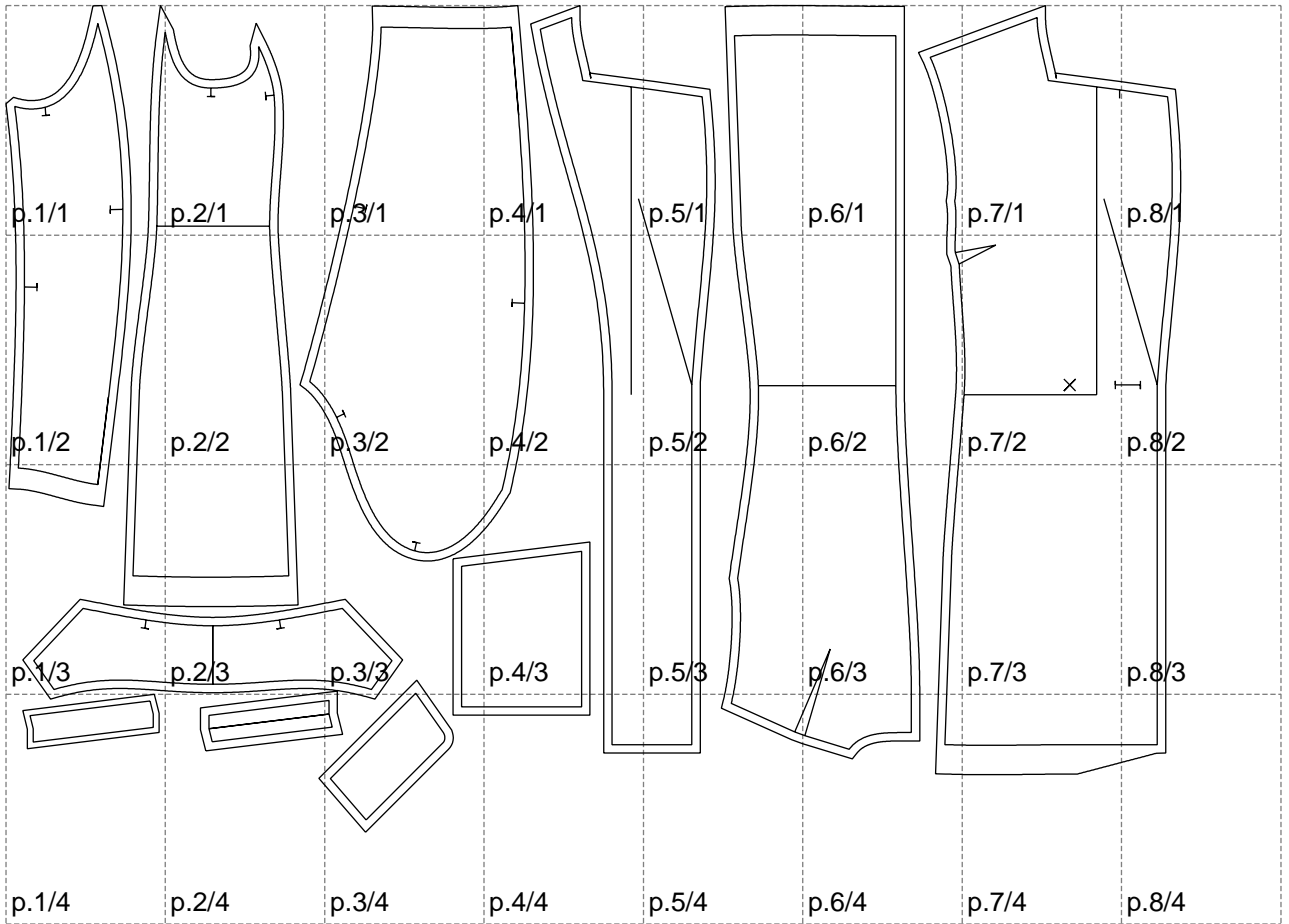

Not for print

Paper size: A4, size:1399.00 x984.33 mm

# Example

size:1499.00 x1764.85 mm

Maneken =1 ver.0

rz\_1=170

rz\_16=88

rz\_17=75.6

rz\_18=67.6

rz\_19=96

rz\_20=94.6

---

. . . . .  
. . . . .  
. . . . .