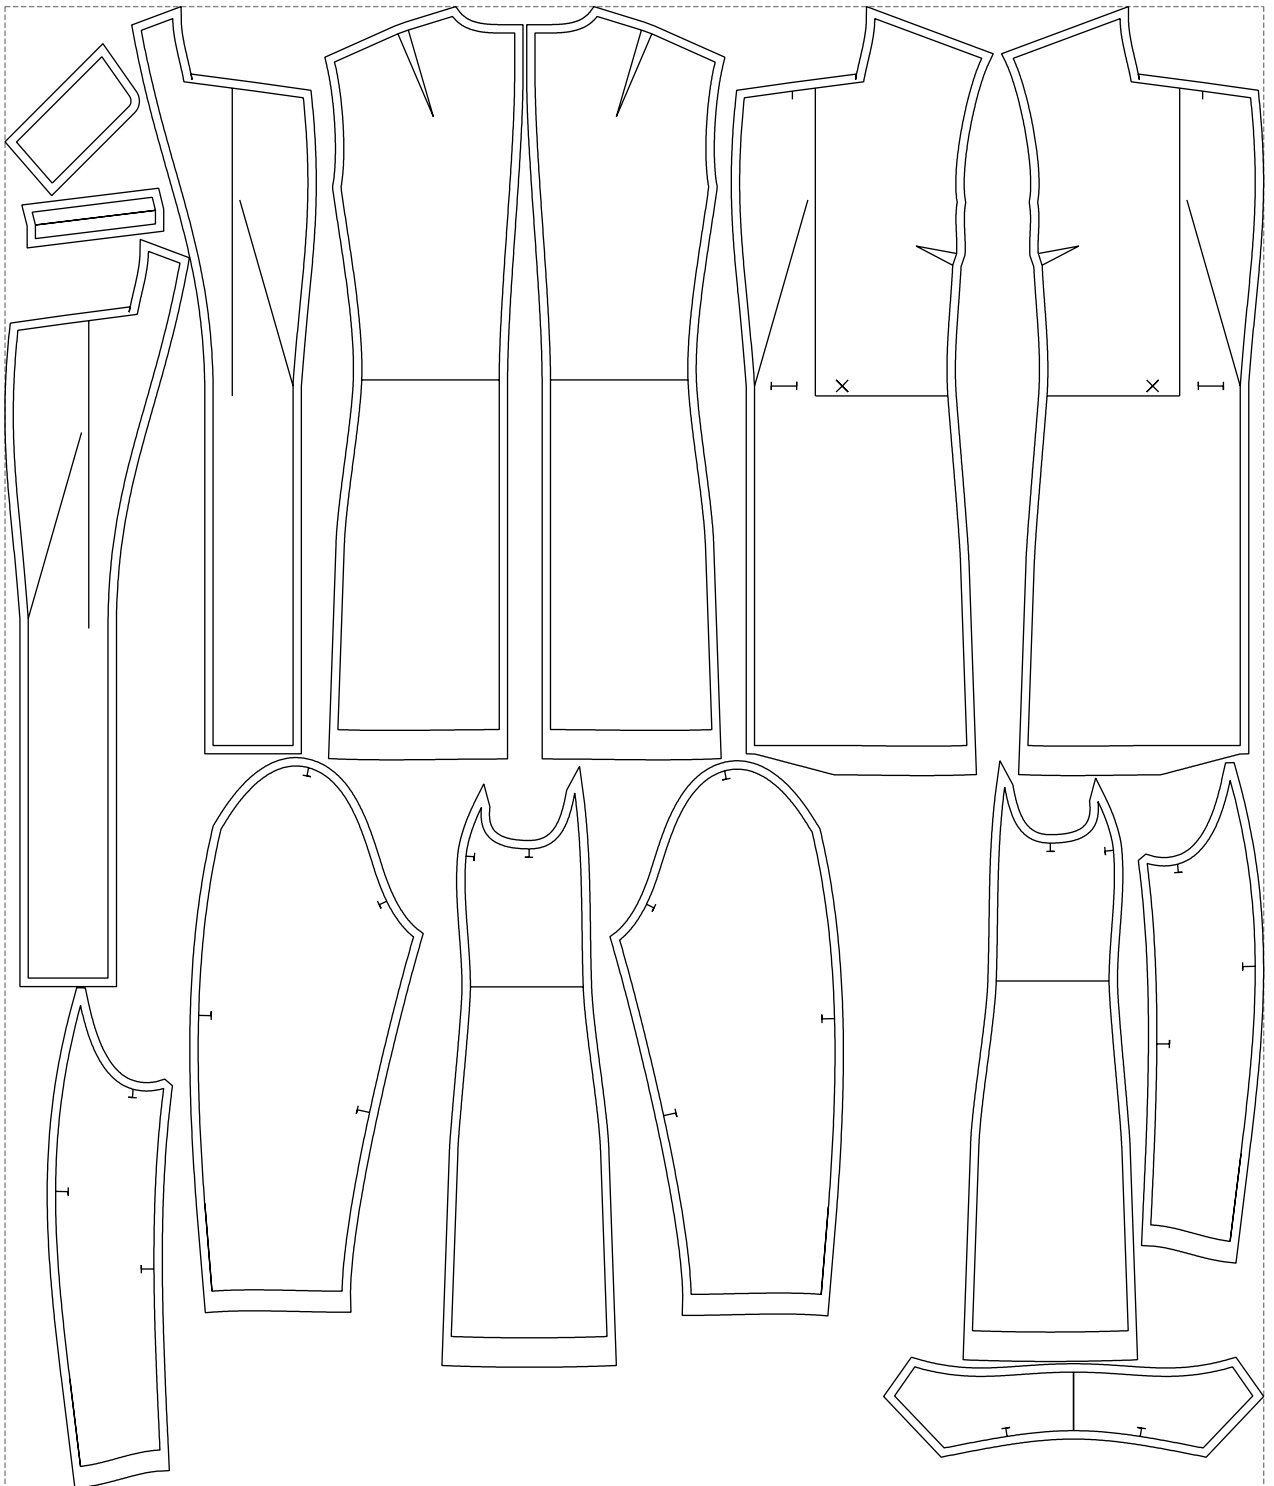

Not for print

Paper size: A4, size:1399.00 x984.33 mm

# Example

size:1499.00 x1764.85 mm

Maneken =1 ver.0

rz\_1=170

rz\_16=88

rz\_17=75.6

rz\_18=67.6

rz\_19=96