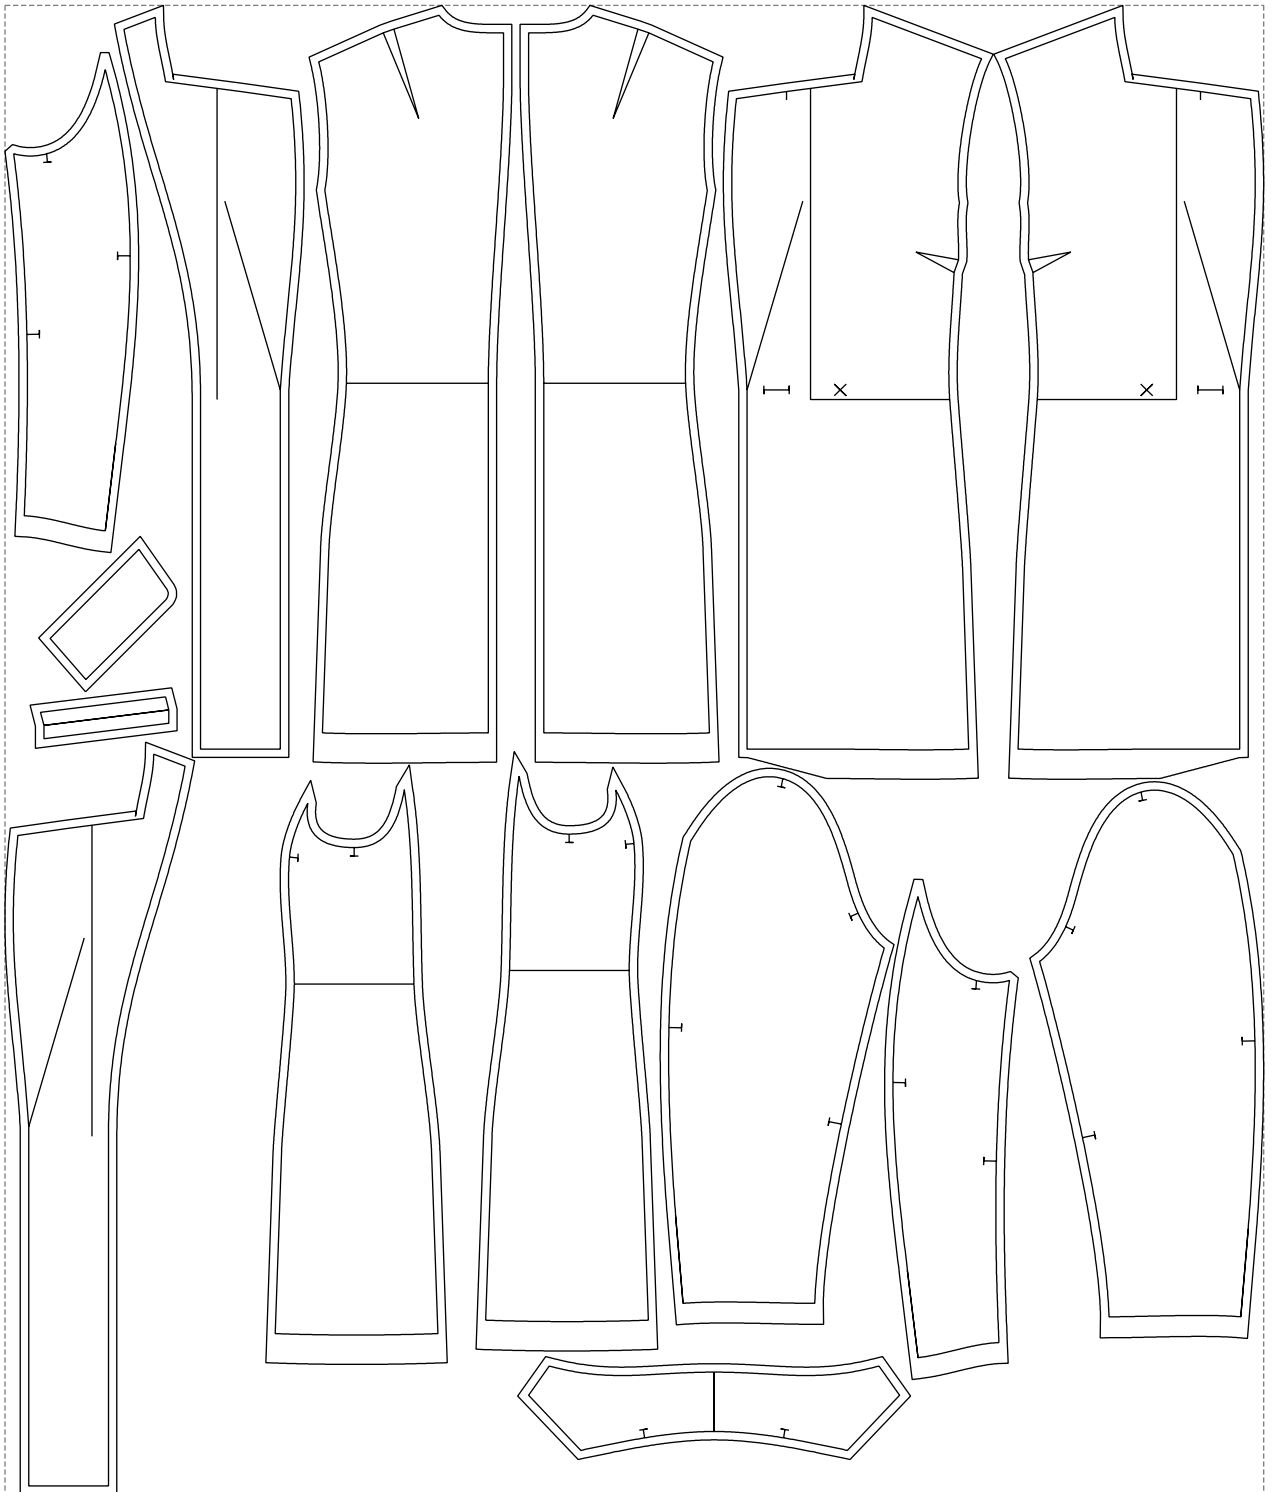

Not for print

Paper size: A4, size:1399.00 x1056.70 mm

# Example

size:1499.00 x1773.52 mm

Maneken =1 ver.0

rz\_1=170

rz\_16=92

rz\_17=78.8

rz\_18=71.8

rz\_19=100