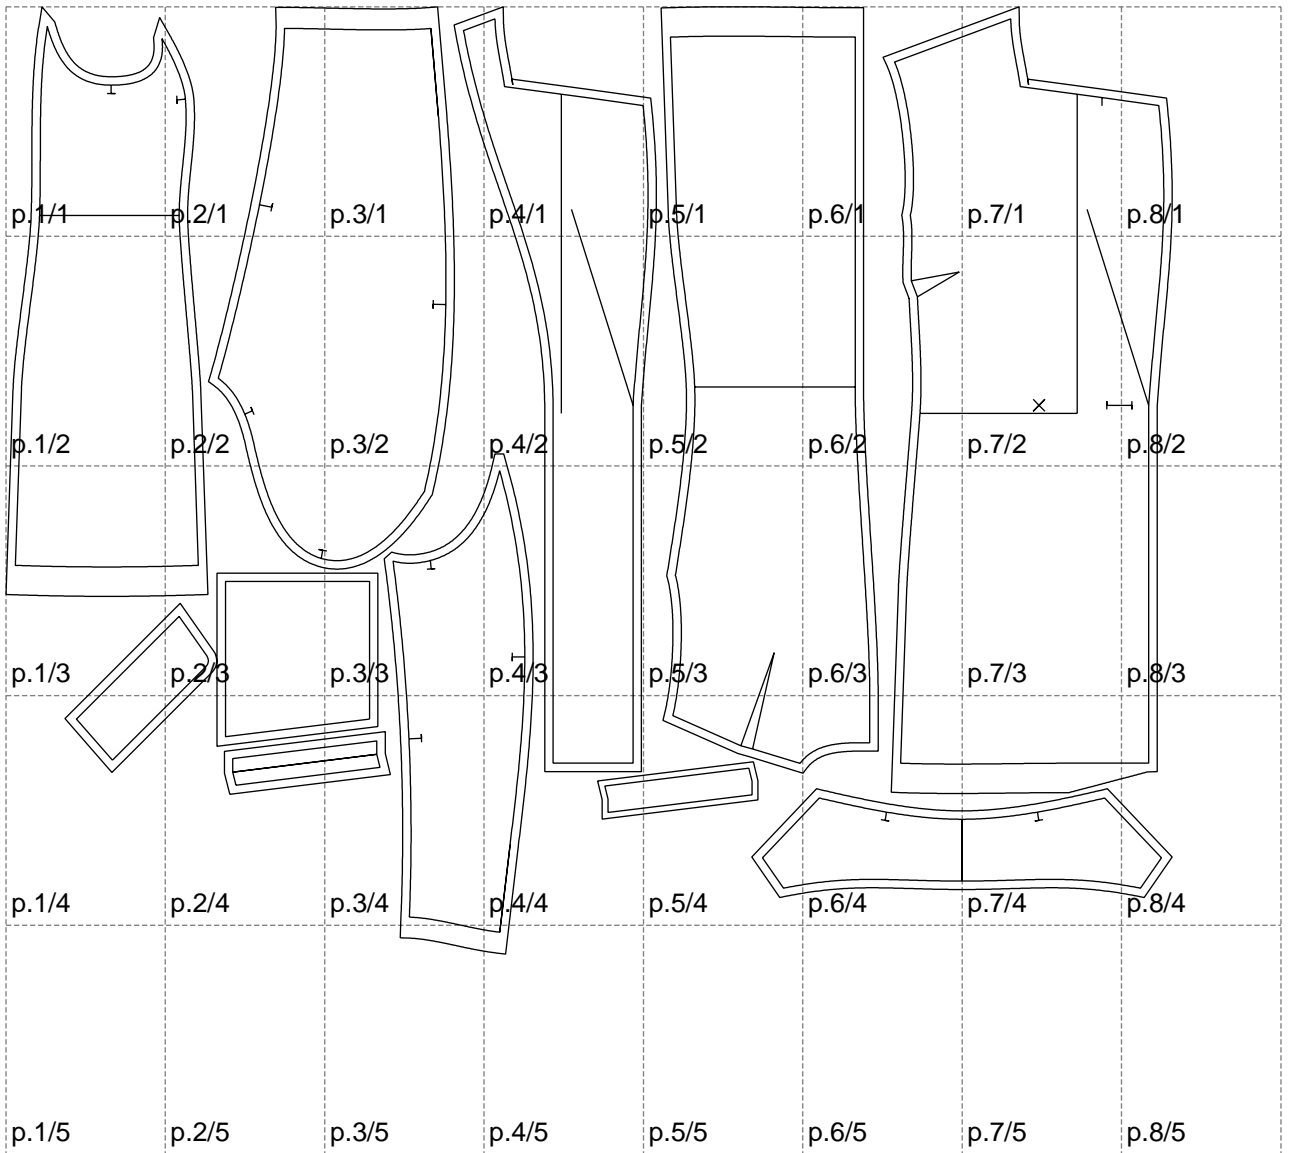

Not for print

Paper size: A4, size:1388.93 x1127.92 mm

# Example

size:1468.81 x2179.47 mm

Maneken =1 ver.0

rz\_1=170

rz\_16=104

rz\_17=88.9

rz\_18=84.4

rz\_19=112

rz\_20=109.3

---

. . . . .  
. . . . .  
. . . . .