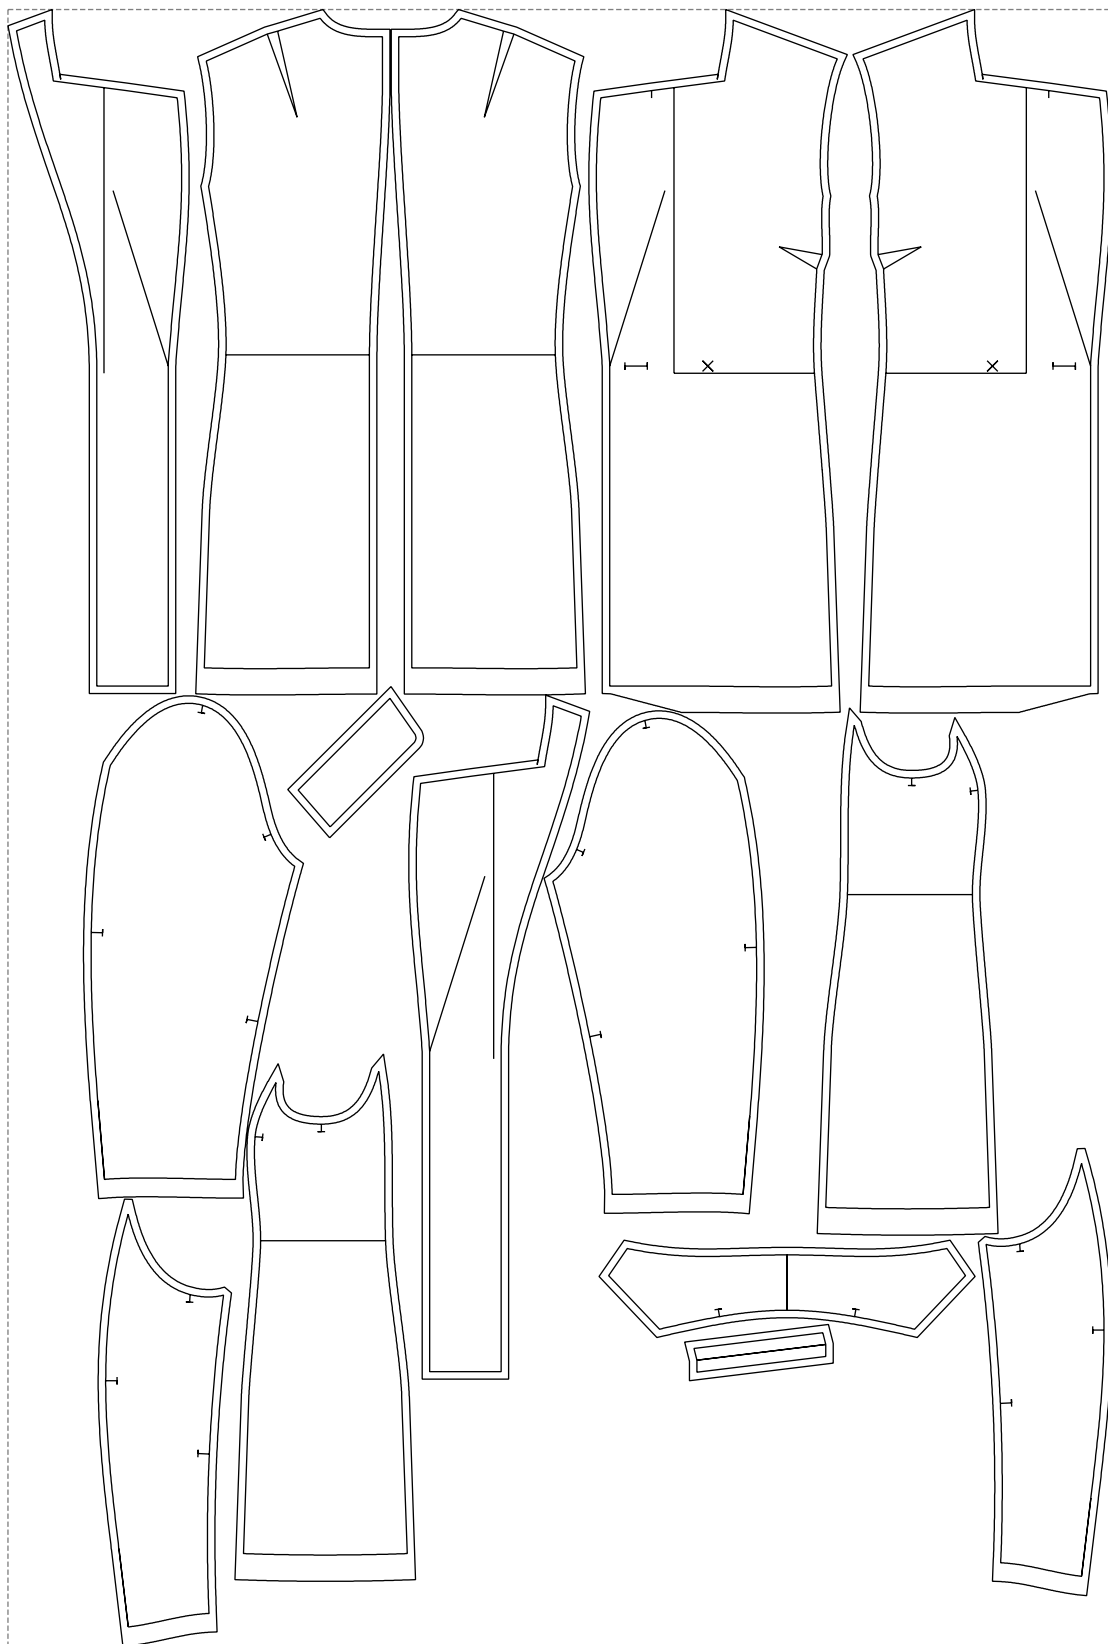

Not for print

Paper size: A4, size:1388.93 x1127.92 mm

# Example

size:1468.81 x2179.47 mm

Maneken =1 ver.0

rz\_1=170

rz\_16=104

rz\_17=88.9

rz\_18=84.4

rz\_19=112