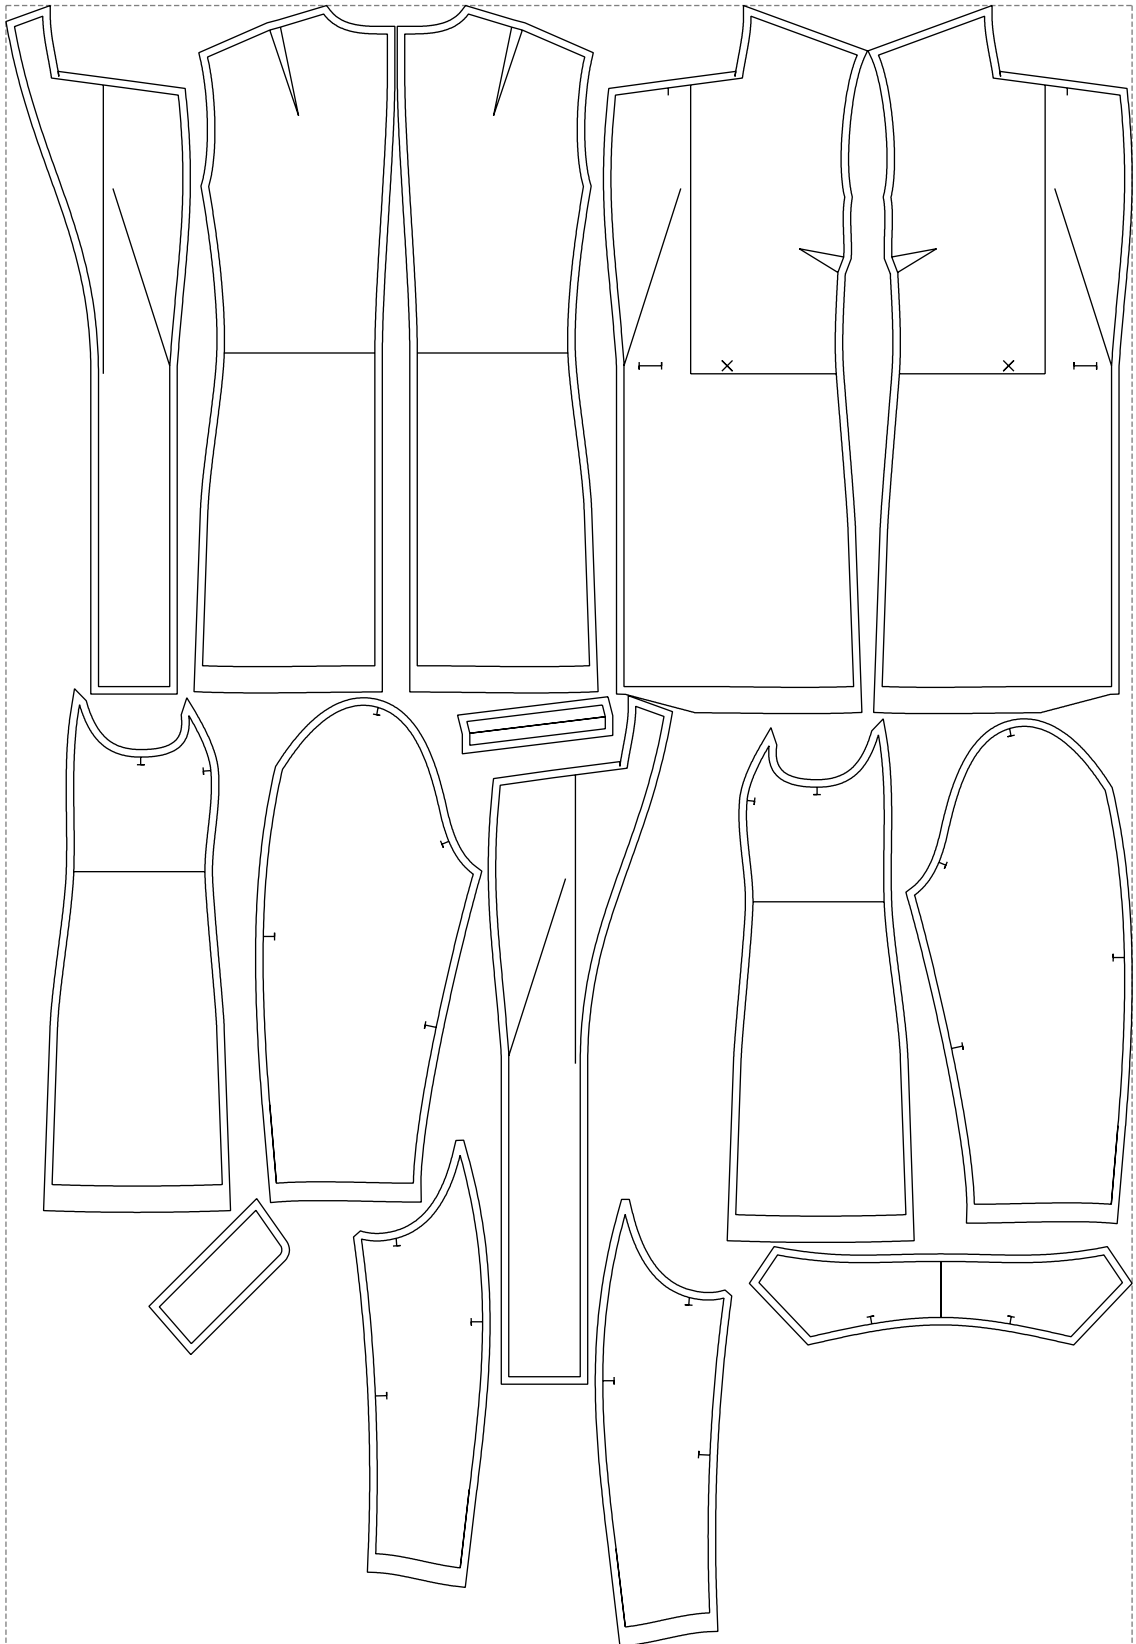

Not for print

Paper size: A4, size:1399.00 x1124.35 mm

# Example

size:1499.00 x2184.89 mm

Maneken =1 ver.0

rz\_1=170

rz\_16=108

rz\_17=92.5

rz\_18=89.2

rz\_19=116