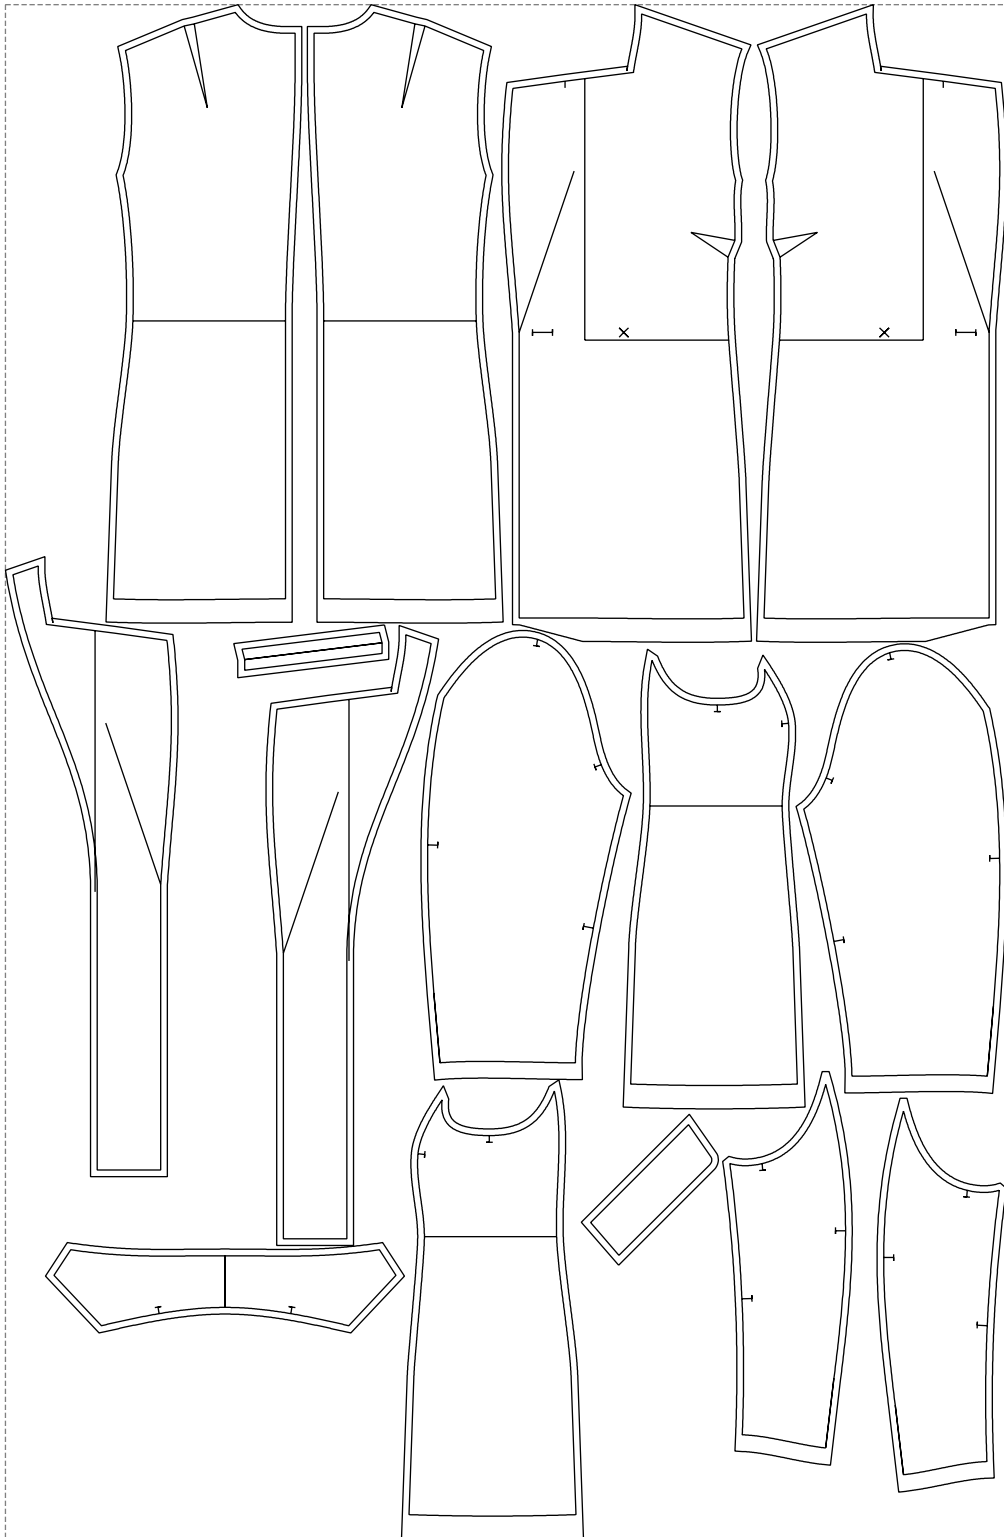

Not for print

Paper size: A4, size:1399.00 x1282.52 mm

# Example

size:1499.00 x2298.98 mm

Maneken =1 ver.0

rz\_1=170

rz\_16=120

rz\_17=104

rz\_18=103.6

rz\_19=128