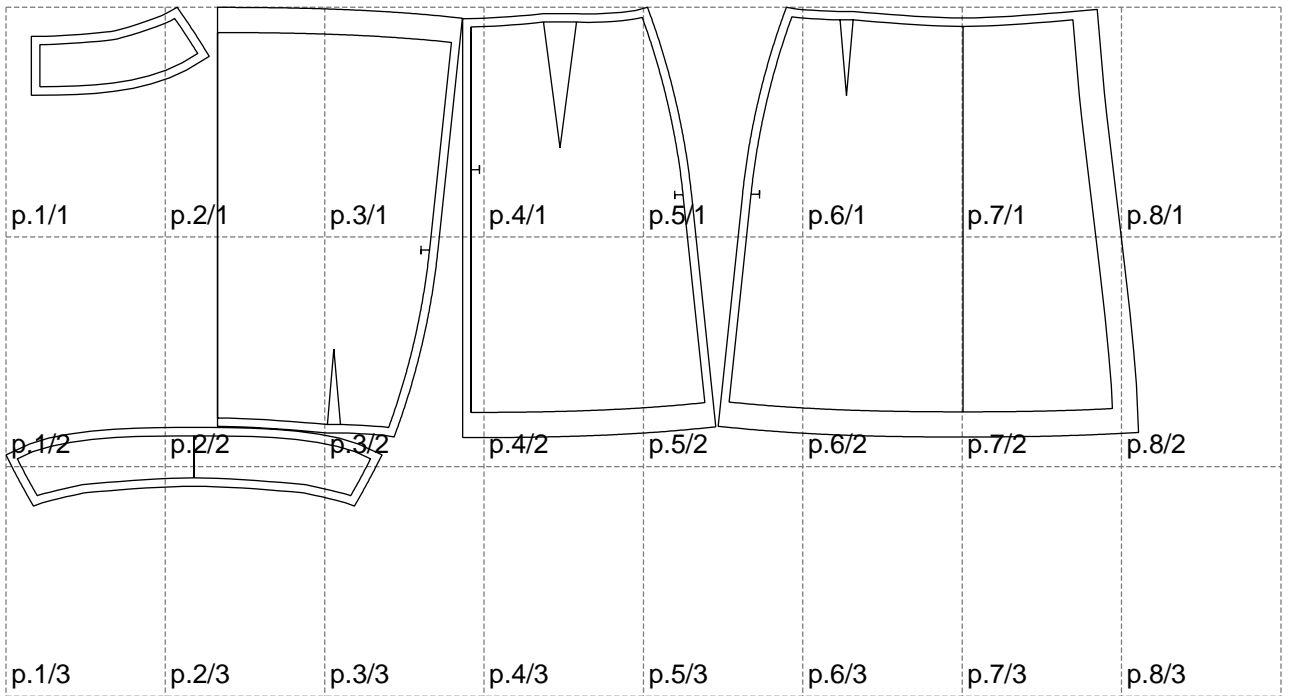

Not for print

Paper size: A4, size:1348.94 x593.78 mm

# Example

size:1468.97 x597.78 mm

Maneken =1 ver.0

rz\_1=170

rz\_16=88

rz\_17=75.6

rz\_18=67.6

rz\_19=96

rz\_20=94.6

---

. . . . .  
. . . . .  
. . . . .