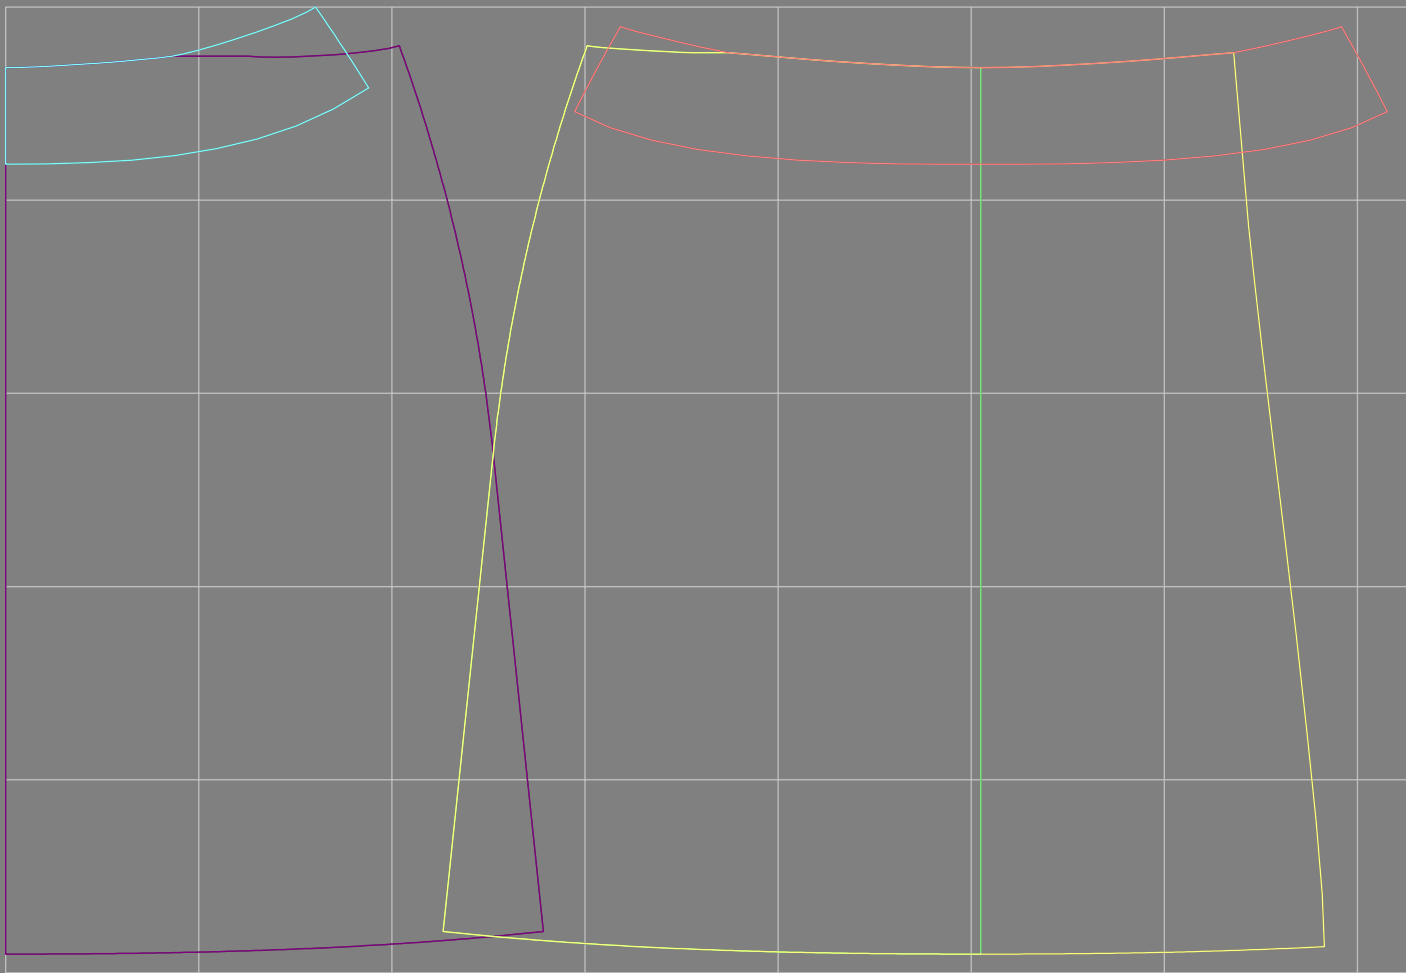

Not for print

Paper size: A4, size:1348.94 x593.78 mm

# Example

size:1468.97 x597.78 mm

Maneken =1 ver.0

rz\_1=170

rz\_16=88

rz\_17=75.6

rz\_18=67.6

rz\_19=96

rz\_20=94.6

---

. . . . .  
. . . . .  
. . . . .