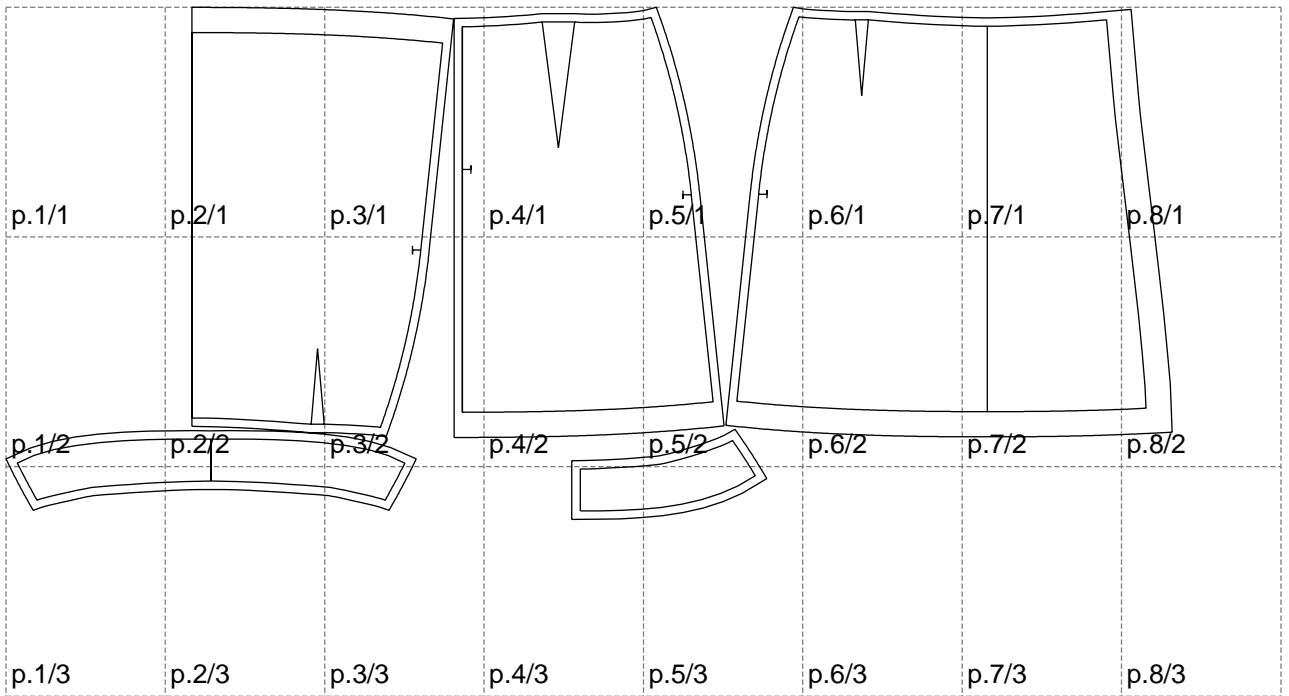

Not for print

Paper size: A4, size:1389.00 x609.73 mm

# Example

size:1348.20 x602.94 mm

Maneken =1 ver.0

rz\_1=170

rz\_16=96

rz\_17=82

rz\_18=76

rz\_19=104

rz\_20=101.8

---

. . . . .  
. . . . .  
. . . . .