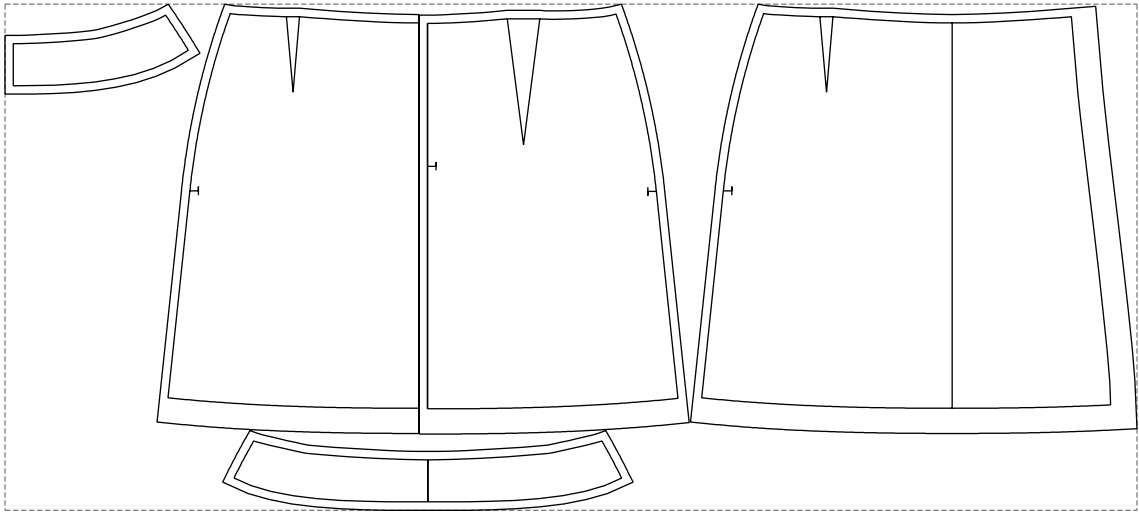

Not for print

Paper size: A4, size:1389.00 x609.73 mm

# Example

size:1348.20 x602.94 mm

Maneken =1 ver.0

rz\_1=170

rz\_16=96

rz\_17=82

rz\_18=76

rz\_19=104