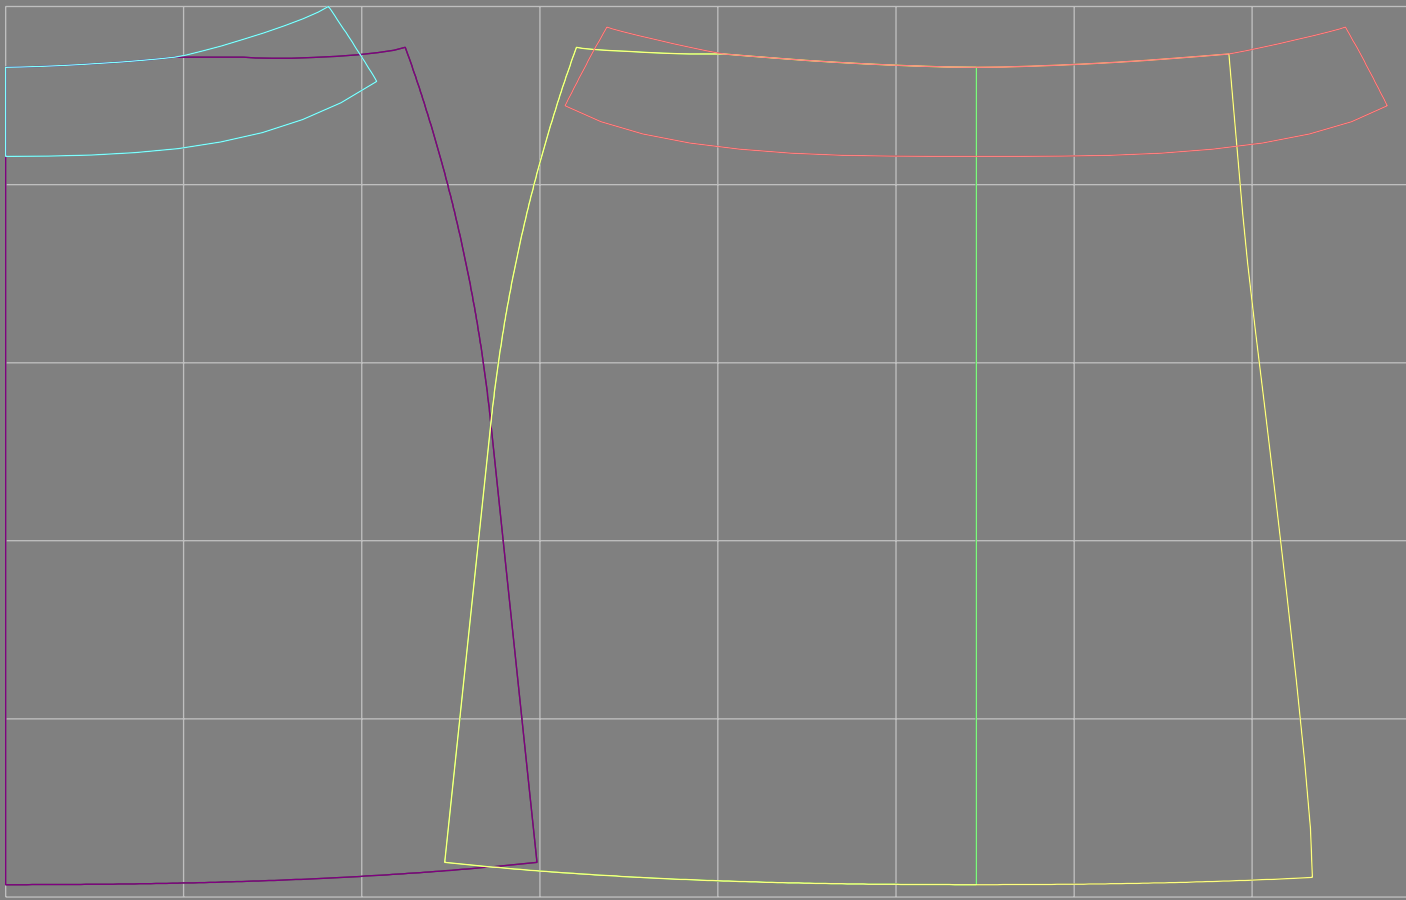

Not for print

Paper size: A4, size:1389.00 x609.73 mm

# Example

size:1348.20 x602.94 mm

Maneken =1 ver.0

rz\_1=170

rz\_16=96

rz\_17=82

rz\_18=76

rz\_19=104

rz\_20=101.8

---

. . . . .  
. . . . .  
. . . . .