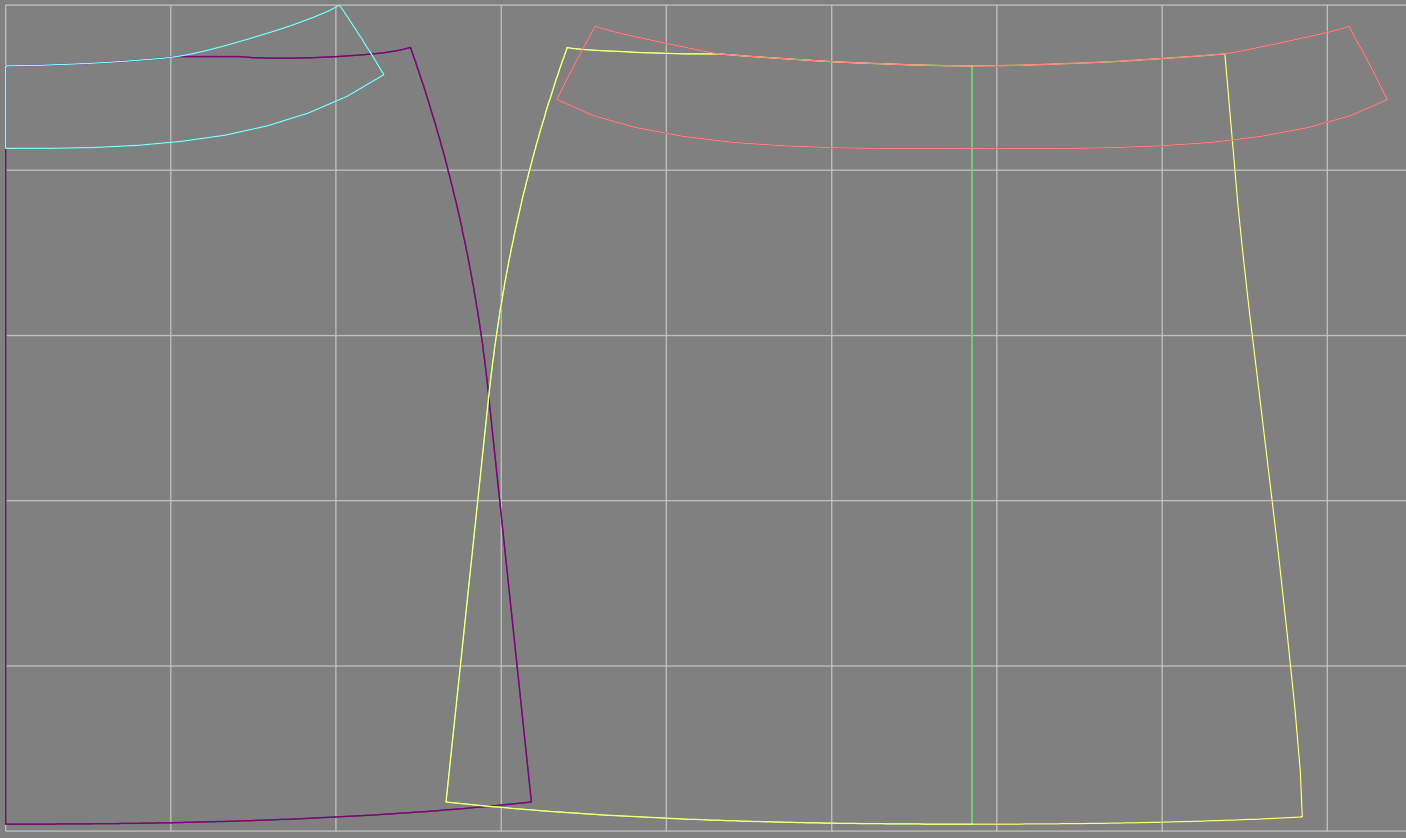

Not for print

Paper size: A4, size:1338.67 x613.93 mm

# Example

size:1448.75 x608.07 mm

Maneken =1 ver.0

rz\_1=170

rz\_16=104

rz\_17=88.9

rz\_18=84.4

rz\_19=112

rz\_20=109.3

---

. . . . .  
. . . . .  
. . . . .