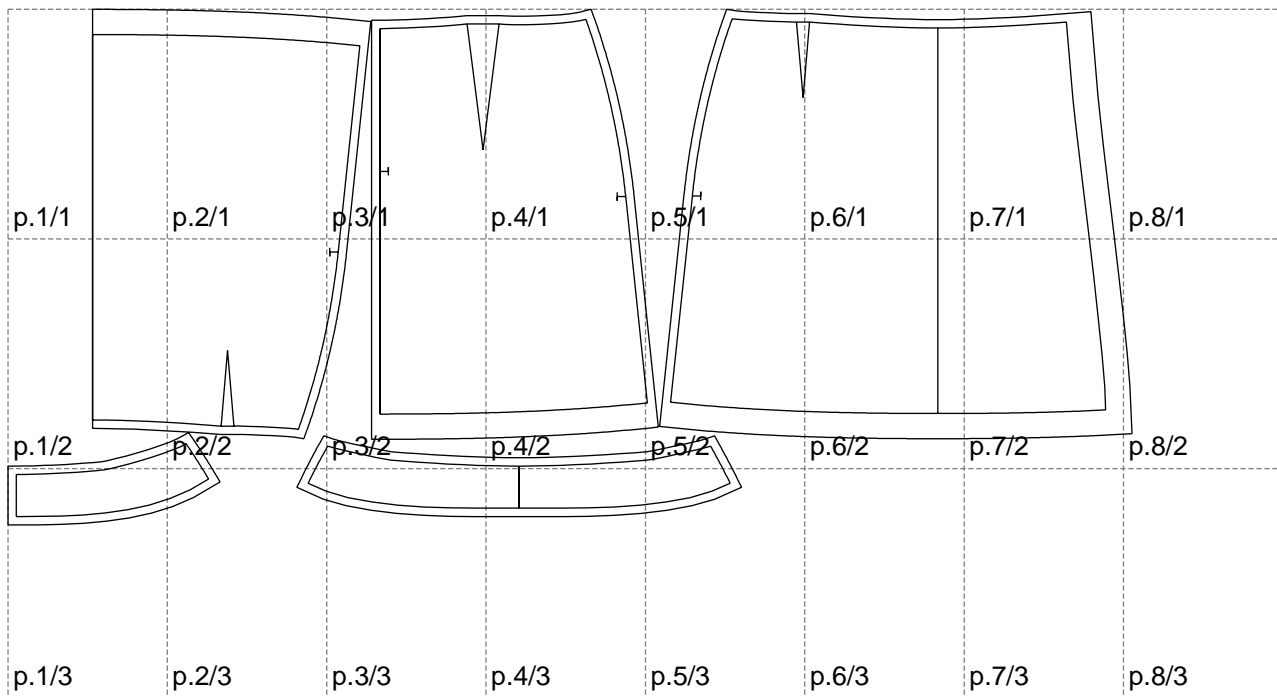

Not for print

Paper size: A4, size:1338.67 x613.93 mm

# Example

size:1448.75 x608.07 mm

Maneken =1 ver.0

rz\_1=170

rz\_16=104

rz\_17=88.9

rz\_18=84.4

rz\_19=112

rz\_20=109.3

---

. . . . .  
. . . . .  
. . . . .