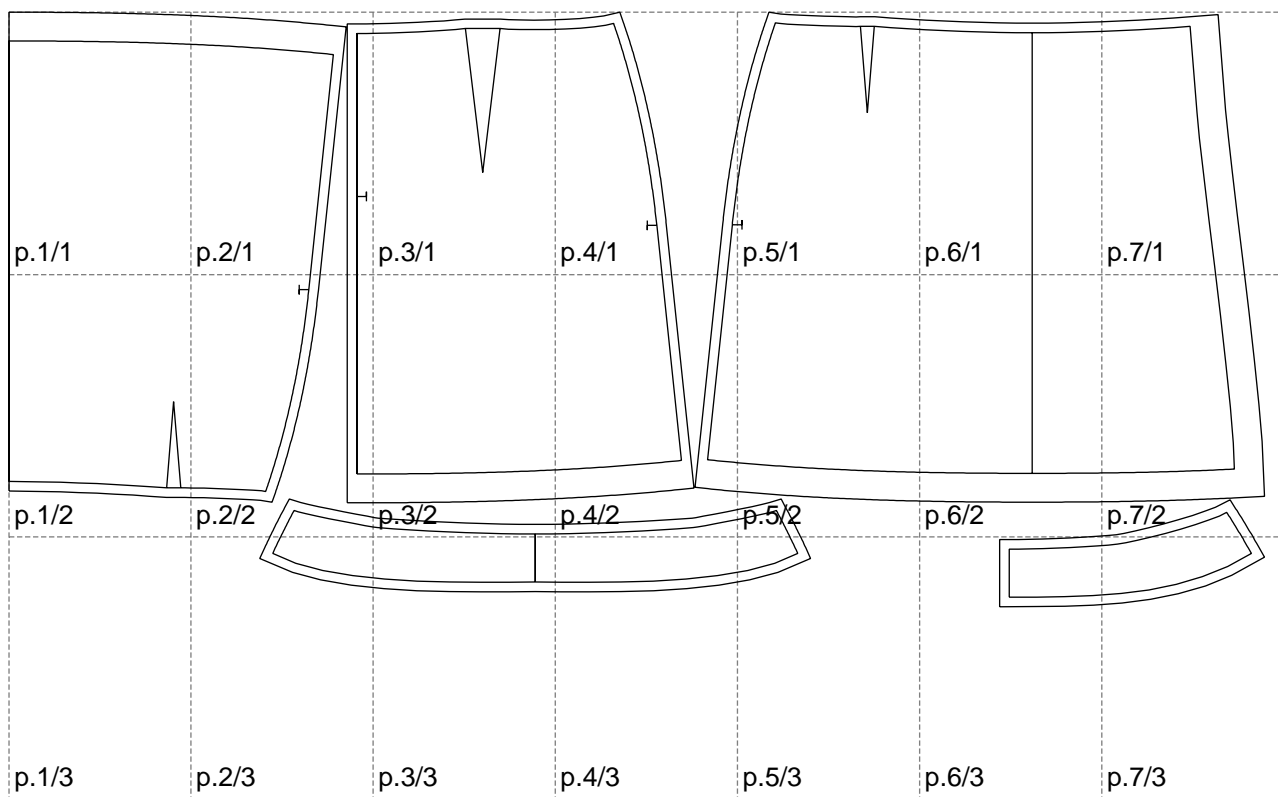

Not for print

Paper size: A4, size:1308.33 x619.46 mm

Example

size:1307.72 x611.48 mm

Maneken =1 ver.0

rz_1=170

rz_16=112

rz_17=96.2

rz_18=94

rz_19=120

rz_20=117

.
.
.