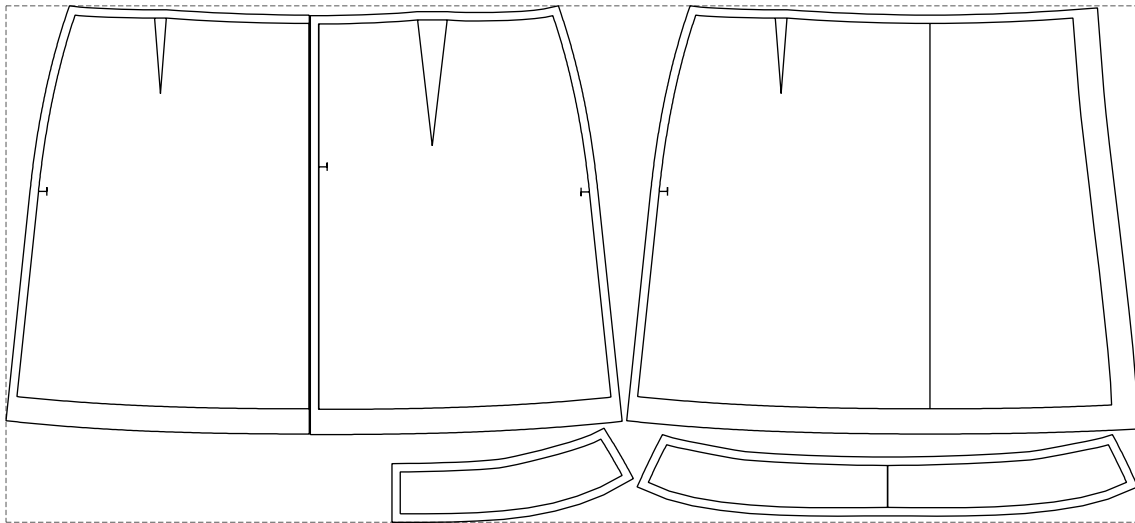

Not for print

Paper size: A4, size:1348.62 x623.41 mm

# Example

size:1347.97 x615.35 mm

Maneken =1 ver.0

rz\_1=170

rz\_16=116

rz\_17=100

rz\_18=98.8

rz\_19=124