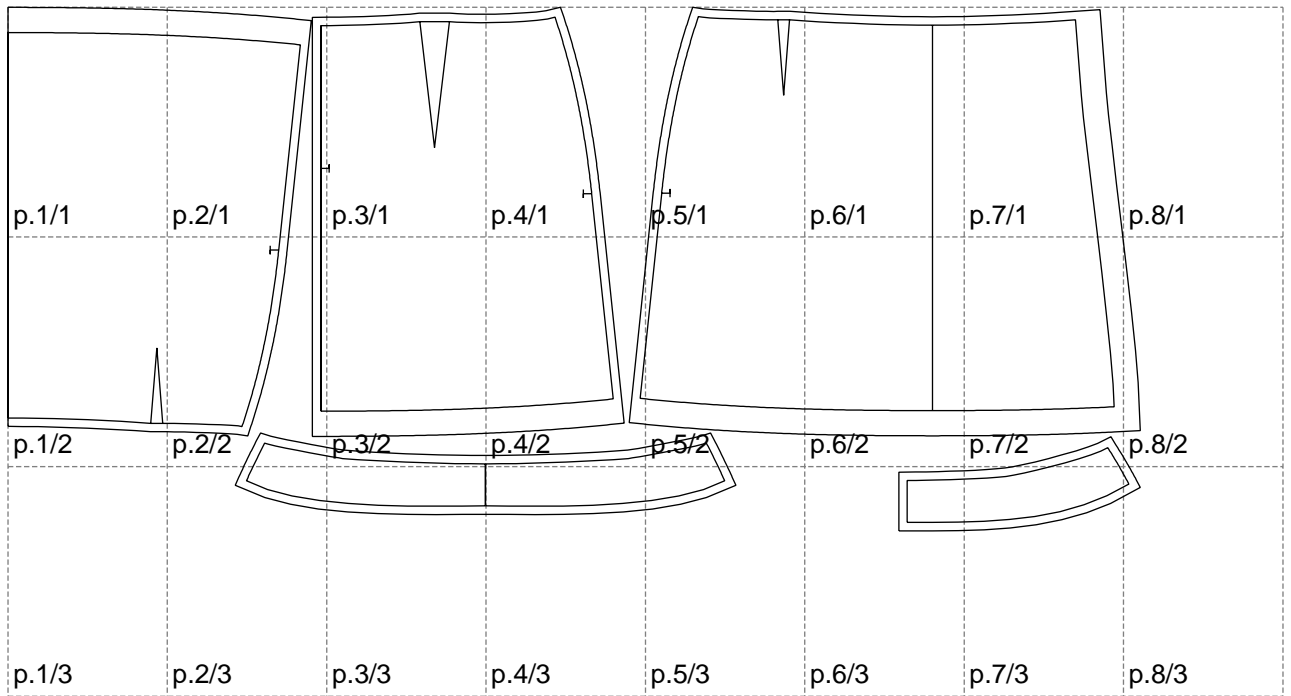

Not for print

Paper size: A4, size:1348.62 x623.41 mm

# Example

size:1347.97 x615.35 mm

Maneken =1 ver.0

rz\_1=170

rz\_16=116

rz\_17=100

rz\_18=98.8

rz\_19=124

rz\_20=121

---

. . . . .  
. . . . .  
. . . . .