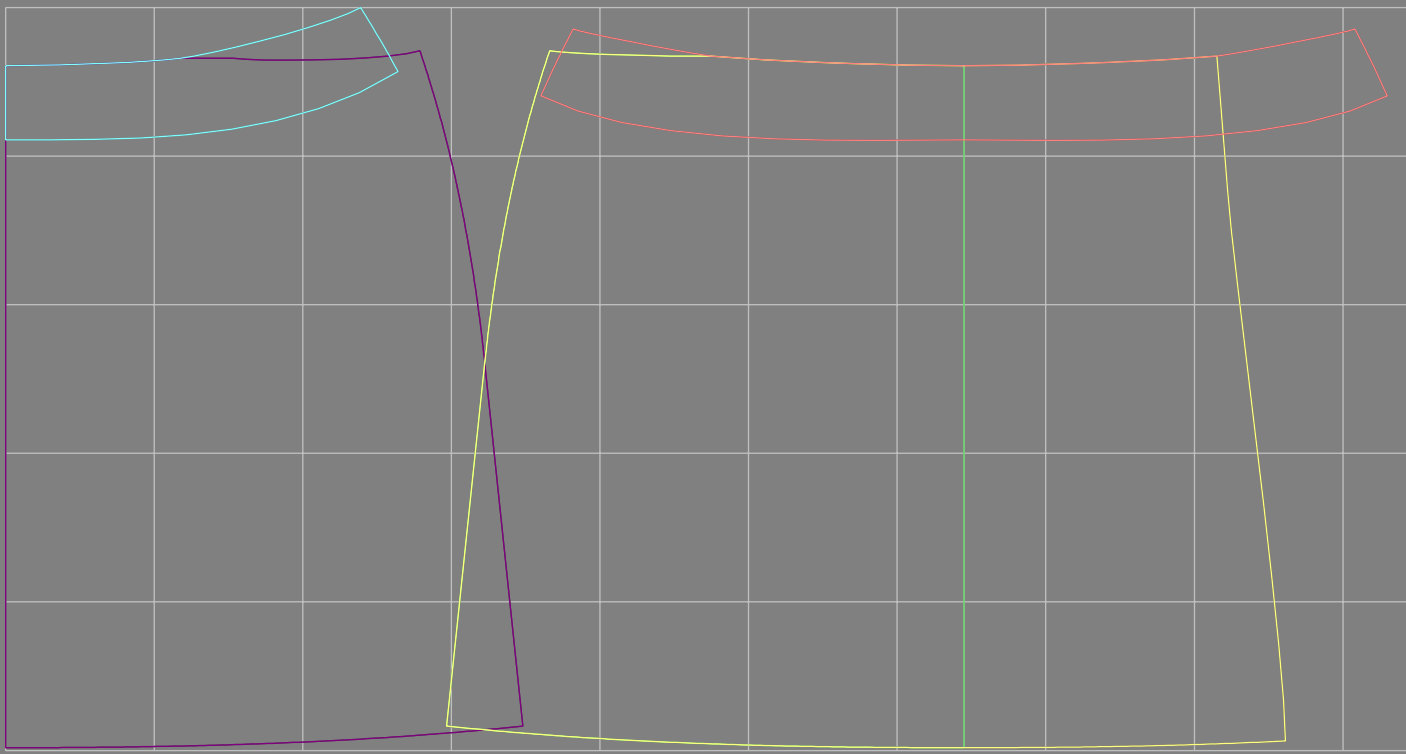

Not for print

Paper size: A4, size:1348.62 x623.41 mm

# Example

size:1347.97 x615.35 mm

Maneken =1 ver.0

rz\_1=170

rz\_16=116

rz\_17=100

rz\_18=98.8

rz\_19=124

rz\_20=121

---

. . . . .  
. . . . .  
. . . . .